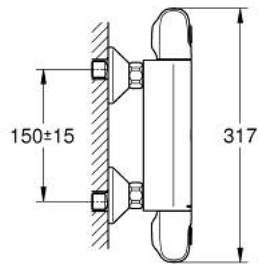

34 143 003 GROHTHERM 1000 THERMOSTATIC SHOWER MIXER 1/2"

PRODUCT DESCRIPTION

- Tyc: Chrome
- wall mounted
- GROHE CoolTouch safety housing
- GROHE LongLife finish
- GROHE MetalGrip ergonomically shaped metal handles
- GROHE SafeStop safety button at 38°C (calibration required)
- GROHE SafeStop Plus - optional temperature limiter at 43°C included
- GROHE TurboStat - compact cartridge with wax thermoelement
- integrated mixed water shut off
- volume handle with FlowControl Button (button with individually adjustable stop)
- ceramic headpart 1/2", 180°
- shower bottom outlet 1/2"
- built-in non return valves
- dirt strainers
- protected against backflow
- S-unions
- metal escutcheon
- GROHE EcoJoy - Less water, perfect flow

34 143 003 GROHTHERM 1000 THERMOSTATIC SHOWER MIXER 1/2"

SPARE PARTS

- 1: Shut-off handle (Spare part-nr. 47972000)
 - 1.1: Cover cap (Spare part-nr. 4797400M)
 - 2: Ceramic headpart 1/2" (Spare part-nr. 45346000)
 - 2.1: O-ring \varnothing 18.2 x \varnothing 1.7 (Spare part-nr. 0392400M)
 - 3: Temperature control handle (Spare part-nr. 47973000)
 - 3.1: Cover cap (Spare part-nr. 4797400M)
 - 4: Fitting ring (Spare part-nr. 47743000)
 - 5: Thermostatic compact cartridge 1/2" (Spare part-nr. 47439000)
 - 6: Race (Spare part-nr. 47975000)
 - 7: Non-return valve (Spare part-nr. 08565000)
 - 8: Non-return valve (Spare part-nr. 47189000)
 - 8.1: Dirt strainer (Spare part-nr. 0726400M)
 - 8.2: Non-return valve (Spare part-nr. 08565000)
 - 8.3: O-ring \varnothing 17 x \varnothing 2 (Spare part-nr. 0305500M)
 - 9: S-union (Spare part-nr. 12075000)
 - 9.1: Seal (Spare part-nr. 0138600M)
 - 9.2: Escutcheon (Spare part-nr. 0221000M)
 - 10: Extension 3/4", 20 mm (Spare part-nr. 0713000M)*
 - 11: Special spanner (Spare part-nr. 19377000)*
 - 12: Socket spanner (Spare part-nr. 19332000)*
 - 13: GROHE TurboStat cartridge 1/2" (Spare part-nr. 47175000)*
- * Optional accessories