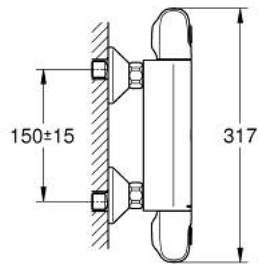

34 143 003 GROHTHERM 1000 THERMOSTATIC SHOWER MIXER 1/2"

PRODUCT DESCRIPTION

- Tyc: Chrome
- wall mounted
- GROHE CoolTouch safety housing
- GROHE LongLife finish
- GROHE MetalGrip ergonomically shaped metal handles
- GROHE SafeStop safety button at 38°C (calibration required)
- GROHE SafeStop Plus - optional temperature limiter at 43°C included
- GROHE TurboStat - compact cartridge with wax thermoelement
- integrated mixed water shut off
- volume handle with GROHE EcoButton (economy button with individually adjustable economy stop)
- ceramic headpart 1/2", 180°
- shower bottom outlet 1/2"
- built-in non return valves
- dirt strainers
- protected against backflow
- S-unions
- metal escutcheon
- GROHE EcoJoy - Less water, perfect flow

34 143 003 GROHTHERM 1000 THERMOSTATIC SHOWER MIXER 1/2"

SPARE PARTS

- 1: Shut-off handle (Spare part-nr. 47972000)
 - 1.1: Cover cap (Spare part-nr. 4797400M)
 - 2: Ceramic headpart 1/2" (Spare part-nr. 45346000)
 - 2.1: O-ring \varnothing 18.2 x \varnothing 1.7 (Spare part-nr. 0392400M)
 - 3: Temperature control handle (Spare part-nr. 47973000)
 - 3.1: Cover cap (Spare part-nr. 4797400M)
 - 4: Fitting ring (Spare part-nr. 47743000)
 - 5: Thermostatic compact cartridge 1/2" (Spare part-nr. 47439000)
 - 6: Race (Spare part-nr. 47975000)
 - 7: Non-return valve (Spare part-nr. 08565000)
 - 8: Non-return valve (Spare part-nr. 47189000)
 - 8.1: Dirt strainer (Spare part-nr. 0726400M)
 - 8.2: Non-return valve (Spare part-nr. 08565000)
 - 8.3: O-ring \varnothing 17 x \varnothing 2 (Spare part-nr. 0305500M)
 - 9: S-union (Spare part-nr. 12075000)
 - 9.1: Seal (Spare part-nr. 0138600M)
 - 9.2: Escutcheon (Spare part-nr. 0221000M)
 - 10: Extension 3/4", 20 mm (Spare part-nr. 0713000M)*
 - 11: Special spanner (Spare part-nr. 19377000)*
 - 12: Socket spanner (Spare part-nr. 19332000)*
 - 13: GROHE TurboStat cartridge 1/2" (Spare part-nr. 47175000)*
- * Optional accessories