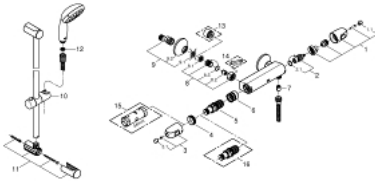

34 151 004 GROHTHERM 1000 THERMOSTATIC SHOWER MIXER 1/2" WITH SHOWER SET

PRODUCT DESCRIPTION

- Colour: chrome
- consisting of:
- Grohtherm 1000 NEW thermostatic shower mixer 1/2"
- (34 143 003)
- Tempesta shower rail set 2 sprays, 600 mm (27 598)

34 151 004 GROHTHERM 1000 THERMOSTATIC SHOWER MIXER 1/2" WITH SHOWER SET

SPARE PARTS

- 1: Shut-off handle (Spare part-nr. 47972000)
- 1.1: Cover cap (Spare part-nr. 4797400M)
- 2: Ceramic headpart 1/2" (Spare part-nr. 45346000)
- 2.1: O-Ring Ø18,2 x Ø1,7 (Spare part-nr. 0392400M)
- 3: Temperature control handle (Spare part-nr. 47973000)
- 3.1: Cover cap (Spare part-nr. 4797400M)
- 4: retaining ring (Spare part-nr. 47743000)
- 5: Thermostatic compact cartridge 1/2" (Spare part-nr. 47439000)
- 6: Race (Spare part-nr. 47975000)
- 7: Non-return valve (Spare part-nr. 08565000)
- 8: Non-return valve (Spare part-nr. 47189000)
- 8.1: Filter (Spare part-nr. 0726400M)
- 8.2: Non-return valve (Spare part-nr. 08565000)
- 8.3: O-Ring Ø17 x Ø2 (Spare part-nr. 0305500M)
- 9: S-union (Spare part-nr. 12075000)
- 9.1: Seal (Spare part-nr. 0138600M)
- 9.2: Escutcheon (Spare part-nr. 0221000M)
- 10: Glide element (Spare part-nr. 48099000)
- 11: Shower rail holder (Spare part-nr. 48098000)
- 12: Dirt strainer (Spare part-nr. 0700200M)
- 13: Extension 3/4", 20 mm (Spare part-nr. 0713000M)*
- 14: Special spanner (Spare part-nr. 19377000)*
- 15: Socket spanner (Spare part-nr. 19332000)*
- 16: GROHE TurboStat cartridge 1/2" (Spare part-nr. 47175000)*