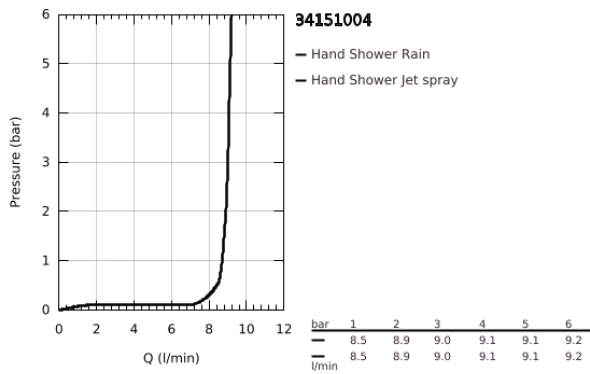

34 151 004 GROHTHERM 1000 THERMOSTATIC SHOWER MIXER 1/2" WITH SHOWER SET

PRODUCT DESCRIPTION

- Colour: chrome
- consisting of:
- Grohtherm 1000 NEW thermostatic shower mixer 1/2"
- (34 143 003)
- Tempesta shower rail set 2 sprays, 600 mm (27 598)

34 151 004 GROHTHERM 1000 THERMOSTATIC SHOWER MIXER 1/2" WITH SHOWER SET

SPARE PARTS

- 1: Shut-off handle (Spare part-nr. 47972000)
- 1.1: Cover cap (Spare part-nr. 4797400M)
- 2: Ceramic headpart 1/2" (Spare part-nr. 45346000)
- 2.1: O-Ring Ø18,2 x Ø1,7 (Spare part-nr. 0392400M)
- 3: Temperature control handle (Spare part-nr. 47973000)
- 3.1: Cover cap (Spare part-nr. 4797400M)
- 4: retaining ring (Spare part-nr. 47743000)
- 5: Thermostatic compact cartridge 1/2" (Spare part-nr. 47439000)
- 6: Race (Spare part-nr. 47975000)
- 7: Non-return valve (Spare part-nr. 08565000)
- 8: Non-return valve (Spare part-nr. 47189000)
- 8.1: Filter (Spare part-nr. 0726400M)
- 8.2: Non-return valve (Spare part-nr. 08565000)
- 8.3: O-Ring Ø17 x Ø2 (Spare part-nr. 0305500M)
- 9: S-union (Spare part-nr. 12075000)
- 9.1: Seal (Spare part-nr. 0138600M)
- 9.2: Escutcheon (Spare part-nr. 0221000M)
- 10: Glide element (Spare part-nr. 48099000)
- 11: Shower rail holder (Spare part-nr. 48098000)
- 12: Dirt strainer (Spare part-nr. 0700200M)
- 13: Extension 3/4", 20 mm (Spare part-nr. 0713000M)*
- 14: Special spanner (Spare part-nr. 19377000)*
- 15: Socket spanner (Spare part-nr. 19332000)*
- 16: GROHE TurboStat cartridge 1/2" (Spare part-nr. 47175000)*