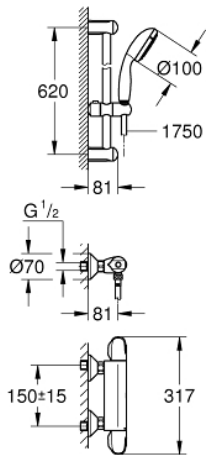

34 151 004 GROHTHERM 1000 THERMOSTATIC SHOWER MIXER 1/2" WITH SHOWER SET

PRODUCT DESCRIPTION

- Colour: chrome
- consisting of:
- Grohtherm 1000 NEW thermostatic shower mixer 1/2"
- (34 143 003)
- Tempesta shower rail set 2 sprays, 600 mm (27 598)

34 151 004 GROHTHERM 1000 THERMOSTATIC SHOWER MIXER 1/2" WITH SHOWER SET

SPARE PARTS

- 1: Shut-off handle (Spare part-nr. 47972000)
- 1.1: Cover cap (Spare part-nr. 4797400M)
- 2: Ceramic headpart 1/2" (Spare part-nr. 45346000)
- 2.1: O-Ring Ø18,2 x Ø1,7 (Spare part-nr. 0392400M)
- 3: Temperature control handle (Spare part-nr. 47973000)
- 3.1: Cover cap (Spare part-nr. 4797400M)
- 4: retaining ring (Spare part-nr. 47743000)
- 5: Thermostatic compact cartridge 1/2" (Spare part-nr. 47439000)
- 6: Race (Spare part-nr. 47975000)
- 7: Non-return valve (Spare part-nr. 08565000)
- 8: Non-return valve (Spare part-nr. 47189000)
- 8.1: Filter (Spare part-nr. 0726400M)
- 8.2: Non-return valve (Spare part-nr. 08565000)
- 8.3: O-Ring Ø17 x Ø2 (Spare part-nr. 0305500M)
- 9: S-union (Spare part-nr. 12075000)
- 9.1: Seal (Spare part-nr. 0138600M)
- 9.2: Escutcheon (Spare part-nr. 0221000M)
- 10: Glide element (Spare part-nr. 48099000)
- 11: Shower rail holder (Spare part-nr. 48098000)
- 12: Dirt strainer (Spare part-nr. 0700200M)
- 13: Extension 3/4", 20 mm (Spare part-nr. 0713000M)*
- 14: Special spanner (Spare part-nr. 19377000)*
- 15: Socket spanner (Spare part-nr. 19332000)*
- 16: GROHE TurboStat cartridge 1/2" (Spare part-nr. 47175000)*