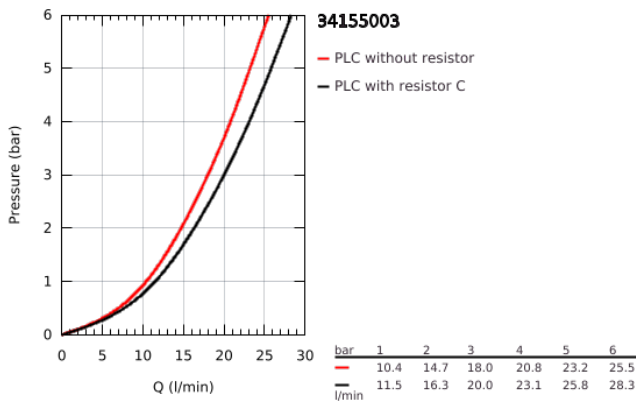

34 155 003 GROHTHERM 1000 THERMOSTATIC BATH MIXER 1/2"

PRODUCT DESCRIPTION

- Colour: chrome
- wall mounted
- GROHE CoolTouch safety housing
- GROHE LongLife finish
- GROHE MetalGrip ergonomically shaped metal handles
- GROHE SafeStop - safety button at 38°C
- GROHE SafeStop Plus - optional temperature limiter at 43°C included
- GROHE TurboStat - compact cartridge with wax thermoelement
- integrated mixed water shut off
- GROHE AquaDimmer with multiple function:
 - integrated GROHE EcoButton (economy button with economy stop for shower)
 - flow control
 - diverter: bath/shower
 - shower bottom outlet 1/2"
 - mousseur
 - built-in non return valves
 - dirt strainers
 - protected against backflow
 - S-unions
 - metal escutcheon
 - GROHE EcoJoy - less water, perfect flow

34 155 003 GROHTHERM 1000 THERMOSTATIC BATH MIXER 1/2"

SPARE PARTS

- 1: Shut-off handle (Spare part-nr. 47976000)
 - 1.1: Cover cap (Spare part-nr. 4797400M)
 - 2: Temperature limiter (Spare part-nr. 47977000)
 - 3: Aquadimmer (Spare part-nr. 12433000)
 - 4: Water flow (Spare part-nr. 47751000)
 - 5: Temperature control handle (Spare part-nr. 47973000)
 - 5.1: Cover cap (Spare part-nr. 4797400M)
 - 6: retaining ring (Spare part-nr. 47743000)
 - 7: Thermostatic compact cartridge 1/2" (Spare part-nr. 47439000)
 - 8: Race (Spare part-nr. 47975000)
 - 9: Mousseur (Spare part-nr. 13952000)
 - 10: Non-return valve (Spare part-nr. 47189000)
 - 10.1: Filter (Spare part-nr. 0726400M)
 - 10.2: Non-return valve (Spare part-nr. 08565000)
 - 10.3: O-Ring Ø17 x Ø2 (Spare part-nr. 0305500M)
 - 11: S-union (Spare part-nr. 12075000)
 - 11.1: Seal (Spare part-nr. 0138600M)
 - 11.2: Escutcheon (Spare part-nr. 0221000M)
 - 12: Extension 3/4", 20 mm (Spare part-nr. 0713000M)*
 - 13: Special spanner (Spare part-nr. 19377000)*
 - 14: Socket spanner (Spare part-nr. 19332000)*
 - 15: GROHE TurboStat cartridge 1/2" (Spare part-nr. 47175000)*
- * Optional accessories