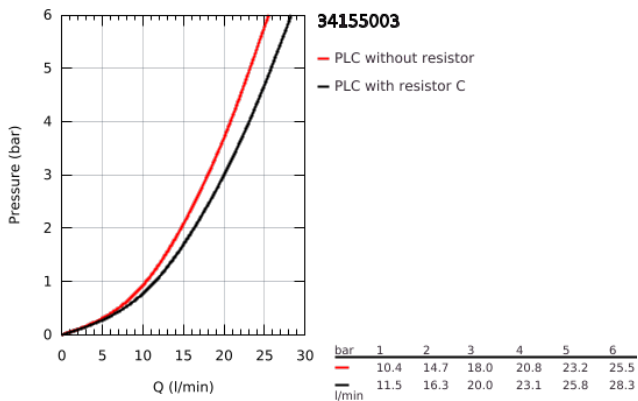

34 155 003 GROHTHERM 1000 THERMOSTATIC BATH MIXER 1/2"

PRODUCT DESCRIPTION

- Colour: chrome
- wall mounted
- GROHE CoolTouch safety housing
- GROHE LongLife finish
- GROHE MetalGrip ergonomically shaped metal handles
- GROHE SafeStop - safety button at 38°C
- GROHE SafeStop Plus - optional temperature limiter at 43°C included
- GROHE TurboStat - compact cartridge with wax thermoelement
- integrated mixed water shut off
- GROHE AquaDimmer with multiple function:
 - FlowControl Button, one-button switch for full water flow to the shower
 - flow control
 - diverter: bath/shower
 - shower bottom outlet 1/2"
 - mousseur
 - built-in non return valves
 - dirt strainers
 - protected against backflow
 - S-unions
 - metal escutcheon
 - GROHE EcoJoy - less water, perfect flow

34 155 003 GROHTHERM 1000 THERMOSTATIC BATH MIXER 1/2"

SPARE PARTS

- 1: Shut-off handle (Spare part-nr. 47976000)
 - 1.1: Cover cap (Spare part-nr. 4797400M)
 - 2: Temperature limiter (Spare part-nr. 47977000)
 - 3: Aquadimmer (Spare part-nr. 12433000)
 - 4: Water flow (Spare part-nr. 47751000)
 - 5: Temperature control handle (Spare part-nr. 47973000)
 - 5.1: Cover cap (Spare part-nr. 4797400M)
 - 6: retaining ring (Spare part-nr. 47743000)
 - 7: Thermostatic compact cartridge 1/2" (Spare part-nr. 47439000)
 - 8: Race (Spare part-nr. 47975000)
 - 9: Mousseur (Spare part-nr. 13952000)
 - 10: Non-return valve (Spare part-nr. 47189000)
 - 10.1: Filter (Spare part-nr. 0726400M)
 - 10.2: Non-return valve (Spare part-nr. 08565000)
 - 10.3: O-Ring Ø17 x Ø2 (Spare part-nr. 0305500M)
 - 11: S-union (Spare part-nr. 12075000)
 - 11.1: Seal (Spare part-nr. 0138600M)
 - 11.2: Escutcheon (Spare part-nr. 0221000M)
 - 12: Extension 3/4", 20 mm (Spare part-nr. 0713000M)*
 - 13: Special spanner (Spare part-nr. 19377000)*
 - 14: Socket spanner (Spare part-nr. 19332000)*
 - 15: GROHE TurboStat cartridge 1/2" (Spare part-nr. 47175000)*
- * Optional accessories