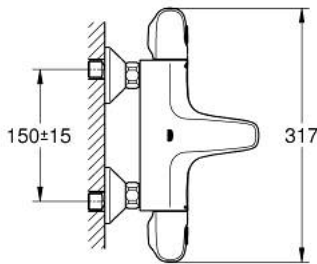

34 155 003 GROHTHERM 1000 THERMOSTATIC BATH MIXER 1/2"

PRODUCT DESCRIPTION

- Colour: chrome
- wall mounted
- GROHE CoolTouch safety housing
- GROHE LongLife finish
- GROHE MetalGrip ergonomically shaped metal handles
- GROHE SafeStop - safety button at 38°C
- GROHE SafeStop Plus - optional temperature limiter at 43°C included
- GROHE TurboStat - compact cartridge with wax thermoelement
- integrated mixed water shut off
- GROHE AquaDimmer with multiple function:
 - integrated GROHE EcoButton (economy button with economy stop for shower)
 - flow control
 - diverter: bath/shower
 - shower bottom outlet 1/2"
 - mousseur
 - built-in non return valves
 - dirt strainers
 - protected against backflow
 - S-unions
 - metal escutcheon
 - GROHE EcoJoy - less water, perfect flow

34 155 003 GROHTHERM 1000 THERMOSTATIC BATH MIXER 1/2"

SPARE PARTS

- 1: Shut-off handle (Spare part-nr. 47976000)
 - 1.1: Cover cap (Spare part-nr. 4797400M)
 - 2: Temperature limiter (Spare part-nr. 47977000)
 - 3: Aquadimmer (Spare part-nr. 12433000)
 - 4: Water flow (Spare part-nr. 47751000)
 - 5: Temperature control handle (Spare part-nr. 47973000)
 - 5.1: Cover cap (Spare part-nr. 4797400M)
 - 6: retaining ring (Spare part-nr. 47743000)
 - 7: Thermostatic compact cartridge 1/2" (Spare part-nr. 47439000)
 - 8: Race (Spare part-nr. 47975000)
 - 9: Mousseur (Spare part-nr. 13952000)
 - 10: Non-return valve (Spare part-nr. 47189000)
 - 10.1: Filter (Spare part-nr. 0726400M)
 - 10.2: Non-return valve (Spare part-nr. 08565000)
 - 10.3: O-Ring Ø17 x Ø2 (Spare part-nr. 0305500M)
 - 11: S-union (Spare part-nr. 12075000)
 - 11.1: Seal (Spare part-nr. 0138600M)
 - 11.2: Escutcheon (Spare part-nr. 0221000M)
 - 12: Extension 3/4", 20 mm (Spare part-nr. 0713000M)*
 - 13: Special spanner (Spare part-nr. 19377000)*
 - 14: Socket spanner (Spare part-nr. 19332000)*
 - 15: GROHE TurboStat cartridge 1/2" (Spare part-nr. 47175000)*
- * Optional accessories