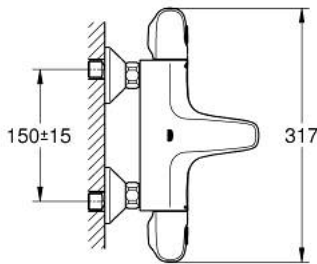

34 155 003 GROHTHERM 1000 THERMOSTATIC BATH MIXER 1/2"

PRODUCT DESCRIPTION

- Colour: chrome
- wall mounted
- GROHE CoolTouch safety housing
- GROHE LongLife finish
- GROHE MetalGrip ergonomically shaped metal handles
- GROHE SafeStop - safety button at 38°C
- GROHE SafeStop Plus - optional temperature limiter at 43°C included
- GROHE TurboStat - compact cartridge with wax thermoelement
- integrated mixed water shut off
- GROHE AquaDimmer with multiple function:
 - FlowControl Button, one-button switch for full water flow to the shower
 - flow control
 - diverter: bath/shower
 - shower bottom outlet 1/2"
 - mousseur
 - built-in non return valves
 - dirt strainers
 - protected against backflow
 - S-unions
 - metal escutcheon
 - GROHE EcoJoy - less water, perfect flow

34 155 003 GROHTHERM 1000 THERMOSTATIC BATH MIXER 1/2"

SPARE PARTS

- 1: Shut-off handle (Spare part-nr. 47976000)
 - 1.1: Cover cap (Spare part-nr. 4797400M)
 - 2: Temperature limiter (Spare part-nr. 47977000)
 - 3: Aquadimmer (Spare part-nr. 12433000)
 - 4: Water flow (Spare part-nr. 47751000)
 - 5: Temperature control handle (Spare part-nr. 47973000)
 - 5.1: Cover cap (Spare part-nr. 4797400M)
 - 6: retaining ring (Spare part-nr. 47743000)
 - 7: Thermostatic compact cartridge 1/2" (Spare part-nr. 47439000)
 - 8: Race (Spare part-nr. 47975000)
 - 9: Mousseur (Spare part-nr. 13952000)
 - 10: Non-return valve (Spare part-nr. 47189000)
 - 10.1: Filter (Spare part-nr. 0726400M)
 - 10.2: Non-return valve (Spare part-nr. 08565000)
 - 10.3: O-Ring Ø17 x Ø2 (Spare part-nr. 0305500M)
 - 11: S-union (Spare part-nr. 12075000)
 - 11.1: Seal (Spare part-nr. 0138600M)
 - 11.2: Escutcheon (Spare part-nr. 0221000M)
 - 12: Extension 3/4", 20 mm (Spare part-nr. 0713000M)*
 - 13: Special spanner (Spare part-nr. 19377000)*
 - 14: Socket spanner (Spare part-nr. 19332000)*
 - 15: GROHE TurboStat cartridge 1/2" (Spare part-nr. 47175000)*
- * Optional accessories