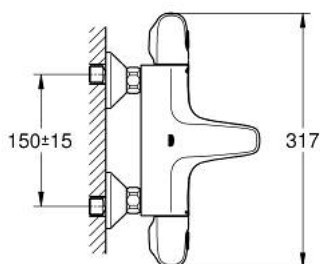

34 155 003 GROHTHERM 1000 THERMOSTATIC BATH MIXER 1/2"

PRODUCT DESCRIPTION

- Түс: Chrome
- wall mounted
- GROHE CoolTouch safety housing
- GROHE LongLife finish
- GROHE MetalGrip ergonomically shaped metal handles
- GROHE SafeStop safety button at 38°C (calibration required)
- GROHE SafeStop Plus - optional temperature limiter at 43°C included
- GROHE TurboStat - compact cartridge with wax thermoelement
- integrated mixed water shut off
- GROHE AquaDimmer with multiple function:
- integrated GROHE EcoButton (economy button with economy stop for shower)
- flow control
- переключатель: ванна/душ
- shower bottom outlet 1/2"
- mousseur
- built-in non return valves
- dirt strainers
- protected against backflow
- S-unions
- metal escutcheon
- GROHE EcoJoy - Less water, perfect flow

34 155 003 GROHTHERM 1000 THERMOSTATIC BATH MIXER 1/2"

SPARE PARTS

- 1: Shut-off handle (Spare part-nr. 47976000)
 - 1.1: Cover cap (Spare part-nr. 4797400M)
 - 2: Stop (Spare part-nr. 47977000)
 - 3: Aquadimmer (Spare part-nr. 12433000)
 - 4: Water flow (Spare part-nr. 47751000)
 - 5: Temperature control handle (Spare part-nr. 47973000)
 - 5.1: Cover cap (Spare part-nr. 4797400M)
 - 6: Fitting ring (Spare part-nr. 47743000)
 - 7: Thermostatic compact cartridge 1/2" (Spare part-nr. 47439000)
 - 8: Race (Spare part-nr. 47975000)
 - 9: Mousseur (Spare part-nr. 13952000)
 - 10: Non-return valve (Spare part-nr. 47189000)
 - 10.1: Dirt strainer (Spare part-nr. 0726400M)
 - 10.2: Non-return valve (Spare part-nr. 08565000)
 - 10.3: O-ring $\varnothing 17 \times \varnothing 2$ (Spare part-nr. 0305500M)
 - 11: S-union (Spare part-nr. 12075000)
 - 11.1: Seal (Spare part-nr. 0138600M)
 - 11.2: Escutcheon (Spare part-nr. 0221000M)
 - 12: Extension 3/4", 20 mm (Spare part-nr. 0713000M)*
 - 13: Special spanner (Spare part-nr. 19377000)*
 - 14: Socket spanner (Spare part-nr. 19332000)*
 - 15: GROHE TurboStat cartridge 1/2" (Spare part-nr. 47175000)*
- * Optional accessories