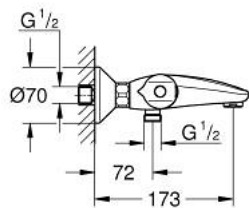

34 155 003 GROHTHERM 1000 THERMOSTATIC BATH MIXER 1/2"

PRODUCT DESCRIPTION

- Түс: Chrome
- wall mounted
- GROHE CoolTouch safety housing
- GROHE LongLife finish
- GROHE MetalGrip ergonomically shaped metal handles
- GROHE SafeStop safety button at 38°C (calibration required)
- GROHE SafeStop Plus - optional temperature limiter at 43°C included
- GROHE TurboStat - compact cartridge with wax thermoelement
- integrated mixed water shut off
- GROHE AquaDimmer with multiple function:
 - FlowControl Button, one-button switch for full water flow to the shower
 - flow control
 - переключатель: ванна/душ
 - shower bottom outlet 1/2"
 - mousseur
 - built-in non return valves
 - dirt strainers
 - protected against backflow
 - S-unions
 - metal escutcheon
 - GROHE EcoJoy - Less water, perfect flow

34 155 003 GROHTHERM 1000 THERMOSTATIC BATH MIXER 1/2"

SPARE PARTS

- 1: Shut-off handle (Spare part-nr. 47976000)
 - 1.1: Cover cap (Spare part-nr. 4797400M)
 - 2: Stop (Spare part-nr. 47977000)
 - 3: Aquadimmer (Spare part-nr. 12433000)
 - 4: Water flow (Spare part-nr. 47751000)
 - 5: Temperature control handle (Spare part-nr. 47973000)
 - 5.1: Cover cap (Spare part-nr. 4797400M)
 - 6: Fitting ring (Spare part-nr. 47743000)
 - 7: Thermostatic compact cartridge 1/2" (Spare part-nr. 47439000)
 - 8: Race (Spare part-nr. 47975000)
 - 9: Mousseur (Spare part-nr. 13952000)
 - 10: Non-return valve (Spare part-nr. 47189000)
 - 10.1: Dirt strainer (Spare part-nr. 0726400M)
 - 10.2: Non-return valve (Spare part-nr. 08565000)
 - 10.3: O-ring $\varnothing 17 \times \varnothing 2$ (Spare part-nr. 0305500M)
 - 11: S-union (Spare part-nr. 12075000)
 - 11.1: Seal (Spare part-nr. 0138600M)
 - 11.2: Escutcheon (Spare part-nr. 0221000M)
 - 12: Extension 3/4", 20 mm (Spare part-nr. 0713000M)*
 - 13: Special spanner (Spare part-nr. 19377000)*
 - 14: Socket spanner (Spare part-nr. 19332000)*
 - 15: GROHE TurboStat cartridge 1/2" (Spare part-nr. 47175000)*
- * Optional accessories