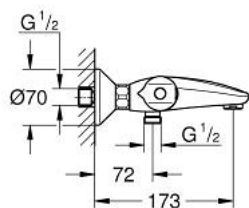

34 155 003 GROHTHERM 1000 THERMOSTATIC BATH MIXER 1/2"

PRODUCT DESCRIPTION

- Түс: Chrome
- wall mounted
- GROHE CoolTouch safety housing
- GROHE LongLife finish
- GROHE MetalGrip ergonomically shaped metal handles
- GROHE SafeStop safety button at 38°C (calibration required)
- GROHE SafeStop Plus - optional temperature limiter at 43°C included
- GROHE TurboStat - compact cartridge with wax thermoelement
- integrated mixed water shut off
- GROHE AquaDimmer with multiple function:
- integrated GROHE EcoButton (economy button with economy stop for shower)
- flow control
- переключатель: ванна/душ
- shower bottom outlet 1/2"
- mousseur
- built-in non return valves
- dirt strainers
- protected against backflow
- S-unions
- metal escutcheon
- GROHE EcoJoy - Less water, perfect flow

34 155 003 GROHTHERM 1000 THERMOSTATIC BATH MIXER 1/2"

SPARE PARTS

- 1: Shut-off handle (Spare part-nr. 47976000)
 - 1.1: Cover cap (Spare part-nr. 4797400M)
 - 2: Stop (Spare part-nr. 47977000)
 - 3: Aquadimmer (Spare part-nr. 12433000)
 - 4: Water flow (Spare part-nr. 47751000)
 - 5: Temperature control handle (Spare part-nr. 47973000)
 - 5.1: Cover cap (Spare part-nr. 4797400M)
 - 6: Fitting ring (Spare part-nr. 47743000)
 - 7: Thermostatic compact cartridge 1/2" (Spare part-nr. 47439000)
 - 8: Race (Spare part-nr. 47975000)
 - 9: Mousseur (Spare part-nr. 13952000)
 - 10: Non-return valve (Spare part-nr. 47189000)
 - 10.1: Dirt strainer (Spare part-nr. 0726400M)
 - 10.2: Non-return valve (Spare part-nr. 08565000)
 - 10.3: O-ring $\varnothing 17 \times \varnothing 2$ (Spare part-nr. 0305500M)
 - 11: S-union (Spare part-nr. 12075000)
 - 11.1: Seal (Spare part-nr. 0138600M)
 - 11.2: Escutcheon (Spare part-nr. 0221000M)
 - 12: Extension 3/4", 20 mm (Spare part-nr. 0713000M)*
 - 13: Special spanner (Spare part-nr. 19377000)*
 - 14: Socket spanner (Spare part-nr. 19332000)*
 - 15: GROHE TurboStat cartridge 1/2" (Spare part-nr. 47175000)*
- * Optional accessories