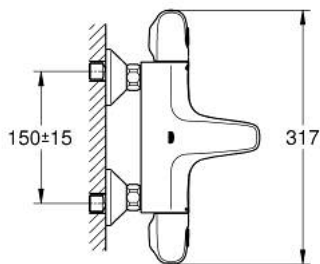

34 155 003 GROHTHERM 1000 THERMOSTATIC BATH MIXER 1/2"

PRODUCT DESCRIPTION

- Түс: Chrome
- wall mounted
- GROHE CoolTouch safety housing
- GROHE LongLife finish
- GROHE MetalGrip ergonomically shaped metal handles
- GROHE SafeStop safety button at 38°C (calibration required)
- GROHE SafeStop Plus - optional temperature limiter at 43°C included
- GROHE TurboStat - compact cartridge with wax thermoelement
- integrated mixed water shut off
- GROHE AquaDimmer with multiple function:
 - FlowControl Button, one-button switch for full water flow to the shower
 - flow control
 - переключатель: ванна/душ
 - shower bottom outlet 1/2"
 - mousseur
 - built-in non return valves
 - dirt strainers
 - protected against backflow
 - S-unions
 - metal escutcheon
 - GROHE EcoJoy - Less water, perfect flow

34 155 003 GROHTHERM 1000 THERMOSTATIC BATH MIXER 1/2"

SPARE PARTS

- 1: Shut-off handle (Spare part-nr. 47976000)
 - 1.1: Cover cap (Spare part-nr. 4797400M)
 - 2: Stop (Spare part-nr. 47977000)
 - 3: Aquadimmer (Spare part-nr. 12433000)
 - 4: Water flow (Spare part-nr. 47751000)
 - 5: Temperature control handle (Spare part-nr. 47973000)
 - 5.1: Cover cap (Spare part-nr. 4797400M)
 - 6: Fitting ring (Spare part-nr. 47743000)
 - 7: Thermostatic compact cartridge 1/2" (Spare part-nr. 47439000)
 - 8: Race (Spare part-nr. 47975000)
 - 9: Mousseur (Spare part-nr. 13952000)
 - 10: Non-return valve (Spare part-nr. 47189000)
 - 10.1: Dirt strainer (Spare part-nr. 0726400M)
 - 10.2: Non-return valve (Spare part-nr. 08565000)
 - 10.3: O-ring $\varnothing 17 \times \varnothing 2$ (Spare part-nr. 0305500M)
 - 11: S-union (Spare part-nr. 12075000)
 - 11.1: Seal (Spare part-nr. 0138600M)
 - 11.2: Escutcheon (Spare part-nr. 0221000M)
 - 12: Extension 3/4", 20 mm (Spare part-nr. 0713000M)*
 - 13: Special spanner (Spare part-nr. 19377000)*
 - 14: Socket spanner (Spare part-nr. 19332000)*
 - 15: GROHE TurboStat cartridge 1/2" (Spare part-nr. 47175000)*
- * Optional accessories