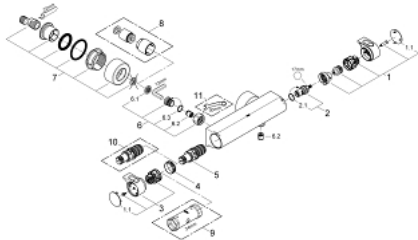

## 34 169 001 GROHTHERM 2000 THERMOSTATIC SHOWER MIXER 1/2"

### PRODUCT DESCRIPTION

- Colour: chrome
- wall mounted
- 100% GROHE CoolTouch consisting of safety housing + S-unions with CoolTouch escutcheons
- GROHE LongLife finish
- GROHE Aqua Paddles, ergonomically shaped handles
- GROHE SafeStop - safety button at 38°C
- GROHE SafeStop Plus - optional temperature limiter at 43°C included
- GROHE TurboStat - compact cartridge with wax thermoelement
- integrated mixed water shut off
- volume handle with FlowControl Button (button with individually adjustable stop)
- Carbodur ceramic headpart 1/2", 180°
- shower bottom outlet 1/2"
- built-in non return valves
- dirt strainers
- protected against backflow
- covered S-unions, CoolTouch escutcheons with wall sealing
- optional upgrade: GROHE EasyReach shower tray (18 608 001)

34 169 001 **GROHTHERM 2000 THERMOSTATIC SHOWER MIXER 1/2"**

**SPARE PARTS**

- 1: Shut-off handle Aqua Paddle (Spare part-nr. 47916000)
  - 1.1: Cover cap (Spare part-nr. 4788300M)
  - 2: Ceramic headpart 1/2" (Spare part-nr. 45346000)
  - 2.1: O-Ring  $\varnothing 18,2 \times \varnothing 1,7$  (Spare part-nr. 0392400M)
  - 3: Temperature control handle (Spare part-nr. 47917000)
  - 3.1: Cover cap (Spare part-nr. 4788300M)
  - 4: retaining ring (Spare part-nr. 47743000)
  - 5: Thermostatic compact cartridge 1/2" (Spare part-nr. 47439000)
  - 6: Non-return valve (Spare part-nr. 47189000)
  - 6.1: Filter (Spare part-nr. 0726400M)
  - 6.2: Non-return valve (Spare part-nr. 08565000)
  - 6.3: O-Ring  $\varnothing 17 \times \varnothing 2$  (Spare part-nr. 0305500M)
  - 7: S-union (Spare part-nr. 12693000)
  - 8: Extension 30 (Spare part-nr. 46238000)\*
  - 9: Socket spanner (Spare part-nr. 19332000)\*
  - 10: GROHE TurboStat cartridge 1/2" (Spare part-nr. 47175000)\*
  - 11: Special spanner (Spare part-nr. 19377000)\*
- \* Optional accessories