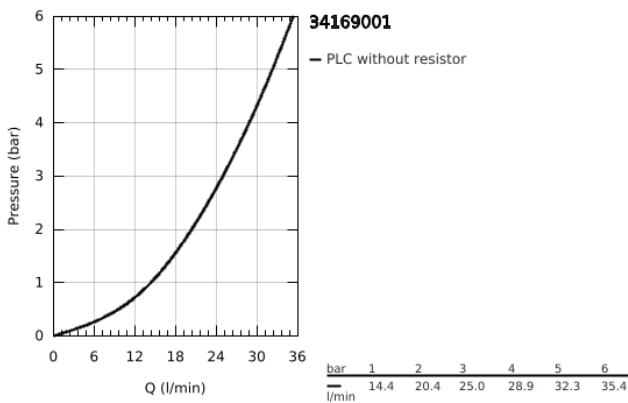

34 169 001 GROHTHERM 2000 THERMOSTATIC SHOWER MIXER 1/2"

PRODUCT DESCRIPTION

- Colour: chrome
- wall mounted
- 100% GROHE CoolTouch consisting of safety housing + S-unions with CoolTouch escutcheons
- GROHE LongLife finish
- GROHE Aqua Paddles, ergonomically shaped handles
- GROHE SafeStop - safety button at 38°C
- GROHE SafeStop Plus - optional temperature limiter at 43°C included
- GROHE TurboStat - compact cartridge with wax thermoelement
- integrated mixed water shut off
- volume handle with GROHE EcoButton (economy button with individually adjustable economy stop)
- Carbodur ceramic headpart 1/2", 180°
- shower bottom outlet 1/2"
- built-in non return valves
- dirt strainers
- protected against backflow
- covered S-unions, CoolTouch escutcheons with wall sealing
- optional upgrade: GROHE EasyReach shower tray (18 608 001)

34 169 001 GROHTHERM 2000 THERMOSTATIC SHOWER MIXER 1/2"

SPARE PARTS

- 1: Shut-off handle Aqua Paddle (Spare part-nr. 47916000)
 - 1.1: Cover cap (Spare part-nr. 4788300M)
 - 2: Ceramic headpart 1/2" (Spare part-nr. 45346000)
 - 2.1: O-Ring Ø18,2 x Ø1,7 (Spare part-nr. 0392400M)
 - 3: Temperature control handle (Spare part-nr. 47917000)
 - 3.1: Cover cap (Spare part-nr. 4788300M)
 - 4: retaining ring (Spare part-nr. 47743000)
 - 5: Thermostatic compact cartridge 1/2" (Spare part-nr. 47439000)
 - 6: Non-return valve (Spare part-nr. 47189000)
 - 6.1: Filter (Spare part-nr. 0726400M)
 - 6.2: Non-return valve (Spare part-nr. 08565000)
 - 6.3: O-Ring Ø17 x Ø2 (Spare part-nr. 0305500M)
 - 7: S-union (Spare part-nr. 12693000)
 - 8: Extension 30 (Spare part-nr. 46238000)*
 - 9: Socket spanner (Spare part-nr. 19332000)*
 - 10: GROHE TurboStat cartridge 1/2" (Spare part-nr. 47175000)*
 - 11: Special spanner (Spare part-nr. 19377000)*
- * Optional accessories