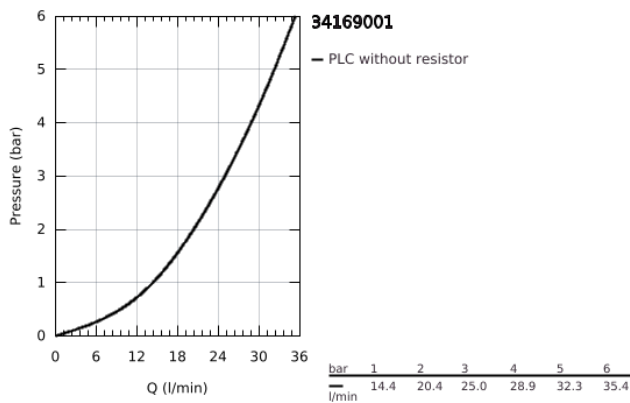

## 34 169 001 GROHTHERM 2000 THERMOSTATIC SHOWER MIXER 1/2"

### PRODUCT DESCRIPTION

- Colour: chrome
- wall mounted
- 100% GROHE CoolTouch consisting of safety housing + S-unions with CoolTouch escutcheons
- GROHE LongLife finish
- GROHE Aqua Paddles, ergonomically shaped handles
- GROHE SafeStop - safety button at 38°C
- GROHE SafeStop Plus - optional temperature limiter at 43°C included
- GROHE TurboStat - compact cartridge with wax thermoelement
- integrated mixed water shut off
- volume handle with FlowControl Button (button with individually adjustable stop)
- Carbodur ceramic headpart 1/2", 180°
- shower bottom outlet 1/2"
- built-in non return valves
- dirt strainers
- protected against backflow
- covered S-unions, CoolTouch escutcheons with wall sealing
- optional upgrade: GROHE EasyReach shower tray (18 608 001)

34 169 001 **GROHTHERM 2000 THERMOSTATIC SHOWER MIXER 1/2"**

**SPARE PARTS**

- 1: Shut-off handle Aqua Paddle (Spare part-nr. 47916000)
  - 1.1: Cover cap (Spare part-nr. 4788300M)
  - 2: Ceramic headpart 1/2" (Spare part-nr. 45346000)
  - 2.1: O-Ring  $\varnothing 18,2 \times \varnothing 1,7$  (Spare part-nr. 0392400M)
  - 3: Temperature control handle (Spare part-nr. 47917000)
  - 3.1: Cover cap (Spare part-nr. 4788300M)
  - 4: retaining ring (Spare part-nr. 47743000)
  - 5: Thermostatic compact cartridge 1/2" (Spare part-nr. 47439000)
  - 6: Non-return valve (Spare part-nr. 47189000)
  - 6.1: Filter (Spare part-nr. 0726400M)
  - 6.2: Non-return valve (Spare part-nr. 08565000)
  - 6.3: O-Ring  $\varnothing 17 \times \varnothing 2$  (Spare part-nr. 0305500M)
  - 7: S-union (Spare part-nr. 12693000)
  - 8: Extension 30 (Spare part-nr. 46238000)\*
  - 9: Socket spanner (Spare part-nr. 19332000)\*
  - 10: GROHE TurboStat cartridge 1/2" (Spare part-nr. 47175000)\*
  - 11: Special spanner (Spare part-nr. 19377000)\*
- \* Optional accessories