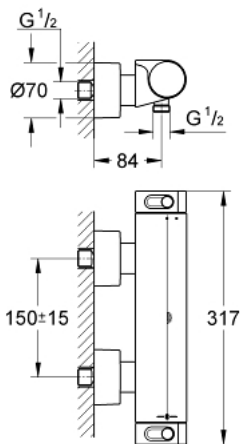

34 169 001 GROHTHERM 2000 THERMOSTATIC SHOWER MIXER 1/2"

PRODUCT DESCRIPTION

- Colour: chrome
- wall mounted
- 100% GROHE CoolTouch consisting of safety housing + S-unions with CoolTouch escutcheons
- GROHE LongLife finish
- GROHE Aqua Paddles, ergonomically shaped handles
- GROHE SafeStop - safety button at 38°C
- GROHE SafeStop Plus - optional temperature limiter at 43°C included
- GROHE TurboStat - compact cartridge with wax thermoelement
- integrated mixed water shut off
- volume handle with GROHE EcoButton (economy button with individually adjustable economy stop)
- Carbodur ceramic headpart 1/2", 180°
- shower bottom outlet 1/2"
- built-in non return valves
- dirt strainers
- protected against backflow
- covered S-unions, CoolTouch escutcheons with wall sealing
- optional upgrade: GROHE EasyReach shower tray (18 608 001)

34 169 001 GROHTHERM 2000 THERMOSTATIC SHOWER MIXER 1/2"

SPARE PARTS

- 1: Shut-off handle Aqua Paddle (Spare part-nr. 47916000)
 - 1.1: Cover cap (Spare part-nr. 4788300M)
 - 2: Ceramic headpart 1/2" (Spare part-nr. 45346000)
 - 2.1: O-Ring Ø18,2 x Ø1,7 (Spare part-nr. 0392400M)
 - 3: Temperature control handle (Spare part-nr. 47917000)
 - 3.1: Cover cap (Spare part-nr. 4788300M)
 - 4: retaining ring (Spare part-nr. 47743000)
 - 5: Thermostatic compact cartridge 1/2" (Spare part-nr. 47439000)
 - 6: Non-return valve (Spare part-nr. 47189000)
 - 6.1: Filter (Spare part-nr. 0726400M)
 - 6.2: Non-return valve (Spare part-nr. 08565000)
 - 6.3: O-Ring Ø17 x Ø2 (Spare part-nr. 0305500M)
 - 7: S-union (Spare part-nr. 12693000)
 - 8: Extension 30 (Spare part-nr. 46238000)*
 - 9: Socket spanner (Spare part-nr. 19332000)*
 - 10: GROHE TurboStat cartridge 1/2" (Spare part-nr. 47175000)*
 - 11: Special spanner (Spare part-nr. 19377000)*
- * Optional accessories