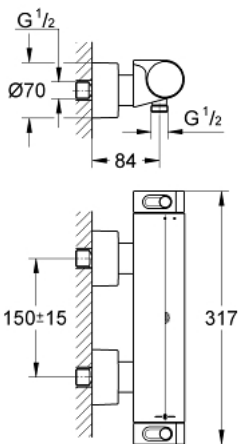

## 34 169 001 GROHTHERM 2000 THERMOSTATIC SHOWER MIXER 1/2"

### PRODUCT DESCRIPTION

- Colour: chrome
- wall mounted
- 100% GROHE CoolTouch consisting of safety housing + S-unions with CoolTouch escutcheons
- GROHE LongLife finish
- GROHE Aqua Paddles, ergonomically shaped handles
- GROHE SafeStop - safety button at 38°C
- GROHE SafeStop Plus - optional temperature limiter at 43°C included
- GROHE TurboStat - compact cartridge with wax thermoelement
- integrated mixed water shut off
- volume handle with FlowControl Button (button with individually adjustable stop)
- Carbodur ceramic headpart 1/2", 180°
- shower bottom outlet 1/2"
- built-in non return valves
- dirt strainers
- protected against backflow
- covered S-unions, CoolTouch escutcheons with wall sealing
- optional upgrade: GROHE EasyReach shower tray (18 608 001)

34 169 001 **GROHTHERM 2000 THERMOSTATIC SHOWER MIXER 1/2"**

**SPARE PARTS**

- 1: Shut-off handle Aqua Paddle (Spare part-nr. 47916000)
  - 1.1: Cover cap (Spare part-nr. 4788300M)
  - 2: Ceramic headpart 1/2" (Spare part-nr. 45346000)
  - 2.1: O-Ring  $\varnothing 18,2 \times \varnothing 1,7$  (Spare part-nr. 0392400M)
  - 3: Temperature control handle (Spare part-nr. 47917000)
  - 3.1: Cover cap (Spare part-nr. 4788300M)
  - 4: retaining ring (Spare part-nr. 47743000)
  - 5: Thermostatic compact cartridge 1/2" (Spare part-nr. 47439000)
  - 6: Non-return valve (Spare part-nr. 47189000)
  - 6.1: Filter (Spare part-nr. 0726400M)
  - 6.2: Non-return valve (Spare part-nr. 08565000)
  - 6.3: O-Ring  $\varnothing 17 \times \varnothing 2$  (Spare part-nr. 0305500M)
  - 7: S-union (Spare part-nr. 12693000)
  - 8: Extension 30 (Spare part-nr. 46238000)\*
  - 9: Socket spanner (Spare part-nr. 19332000)\*
  - 10: GROHE TurboStat cartridge 1/2" (Spare part-nr. 47175000)\*
  - 11: Special spanner (Spare part-nr. 19377000)\*
- \* Optional accessories