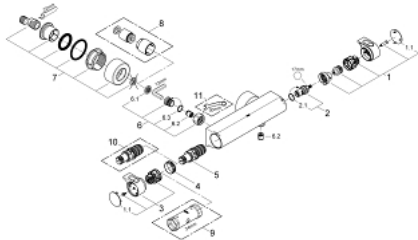

34 169 001 GROHTHERM 2000 THERMOSTATIC SHOWER MIXER 1/2"

PRODUCT DESCRIPTION

- Colour: chrome
- wall mounted
- 100% GROHE CoolTouch consisting of safety housing + S-unions with CoolTouch escutcheons
- GROHE LongLife finish
- GROHE Aqua Paddles, ergonomically shaped handles
- GROHE SafeStop - safety button at 38°C
- GROHE SafeStop Plus - optional temperature limiter at 43°C included
- GROHE TurboStat - compact cartridge with wax thermoelement
- integrated mixed water shut off
- volume handle with GROHE EcoButton (economy button with individually adjustable economy stop)
- Carbodur ceramic headpart 1/2", 180°
- shower bottom outlet 1/2"
- built-in non return valves
- dirt strainers
- protected against backflow
- covered S-unions, CoolTouch escutcheons with wall sealing
- optional upgrade: GROHE EasyReach shower tray (18 608 001)

34 169 001 GROHTHERM 2000 THERMOSTATIC SHOWER MIXER 1/2"

SPARE PARTS

- 1: Shut-off handle Aqua Paddle (Spare part-nr. 47916000)
 - 1.1: Cover cap (Spare part-nr. 4788300M)
 - 2: Ceramic headpart 1/2" (Spare part-nr. 45346000)
 - 2.1: O-Ring Ø18,2 x Ø1,7 (Spare part-nr. 0392400M)
 - 3: Temperature control handle (Spare part-nr. 47917000)
 - 3.1: Cover cap (Spare part-nr. 4788300M)
 - 4: retaining ring (Spare part-nr. 47743000)
 - 5: Thermostatic compact cartridge 1/2" (Spare part-nr. 47439000)
 - 6: Non-return valve (Spare part-nr. 47189000)
 - 6.1: Filter (Spare part-nr. 0726400M)
 - 6.2: Non-return valve (Spare part-nr. 08565000)
 - 6.3: O-Ring Ø17 x Ø2 (Spare part-nr. 0305500M)
 - 7: S-union (Spare part-nr. 12693000)
 - 8: Extension 30 (Spare part-nr. 46238000)*
 - 9: Socket spanner (Spare part-nr. 19332000)*
 - 10: GROHE TurboStat cartridge 1/2" (Spare part-nr. 47175000)*
 - 11: Special spanner (Spare part-nr. 19377000)*
- * Optional accessories