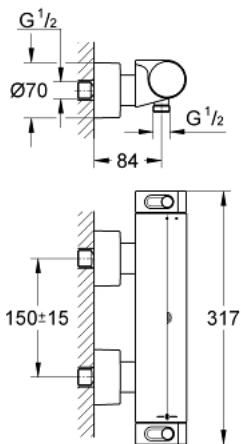

34 169 001 GROHTHERM 2000 THERMOSTATIC SHOWER MIXER 1/2"

PRODUCT DESCRIPTION

- Tyc: Chrome
- wall mounted
- 100% GROHE CoolTouch consisting of safety housing + S-unions with CoolTouch escutcheons
- GROHE LongLife finish
- GROHE Aqua Paddles, ergonomically shaped handles
- GROHE SafeStop safety button at 38°C (calibration required)
- GROHE SafeStop Plus - optional temperature limiter at 43°C included
- GROHE TurboStat - compact cartridge with wax thermoelement
- integrated mixed water shut off
- volume handle with GROHE EcoButton (economy button with individually adjustable economy stop)
- Carbodur ceramic headpart 1/2", 180°
- shower bottom outlet 1/2"
- built-in non return valves
- dirt strainers
- protected against backflow
- covered S-unions, CoolTouch escutcheons with wall sealing
- optional upgrade: GROHE EasyReach shower tray (18 608 001)

34 169 001 GROHTHERM 2000 THERMOSTATIC SHOWER MIXER 1/2"

SPARE PARTS

- 1: Shut-off handle Aqua Paddle (Spare part-nr. 47916000)
 - 1.1: Cover cap (Spare part-nr. 4788300M)
 - 2: Ceramic headpart 1/2" (Spare part-nr. 45346000)
 - 2.1: O-ring \varnothing 18.2 x \varnothing 1.7 (Spare part-nr. 0392400M)
 - 3: Temperature control handle (Spare part-nr. 47917000)
 - 3.1: Cover cap (Spare part-nr. 4788300M)
 - 4: Fitting ring (Spare part-nr. 47743000)
 - 5: Thermostatic compact cartridge 1/2" (Spare part-nr. 47439000)
 - 6: Non-return valve (Spare part-nr. 47189000)
 - 6.1: Dirt strainer (Spare part-nr. 0726400M)
 - 6.2: Non-return valve (Spare part-nr. 08565000)
 - 6.3: O-ring \varnothing 17 x \varnothing 2 (Spare part-nr. 0305500M)
 - 7: S-union (Spare part-nr. 12693000)
 - 8: Extension set, 30 mm (Spare part-nr. 46238000)*
 - 9: Socket spanner (Spare part-nr. 19332000)*
 - 10: GROHE TurboStat cartridge 1/2" (Spare part-nr. 47175000)*
 - 11: Special spanner (Spare part-nr. 19377000)*
- * Optional accessories