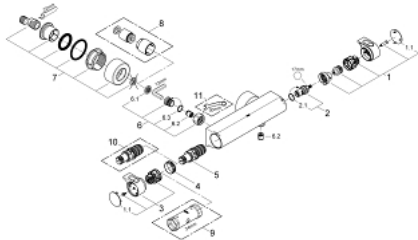

34 169 001 GROHTHERM 2000 THERMOSTATIC SHOWER MIXER 1/2"

PRODUCT DESCRIPTION

- Tyc: Chrome
- wall mounted
- 100% GROHE CoolTouch consisting of safety housing + S-unions with CoolTouch escutcheons
- GROHE LongLife finish
- GROHE Aqua Paddles, ergonomically shaped handles
- GROHE SafeStop safety button at 38°C (calibration required)
- GROHE SafeStop Plus - optional temperature limiter at 43°C included
- GROHE TurboStat - compact cartridge with wax thermoelement
- integrated mixed water shut off
- volume handle with GROHE EcoButton (economy button with individually adjustable economy stop)
- Carbodur ceramic headpart 1/2", 180°
- shower bottom outlet 1/2"
- built-in non return valves
- dirt strainers
- protected against backflow
- covered S-unions, CoolTouch escutcheons with wall sealing
- optional upgrade: GROHE EasyReach shower tray (18 608 001)

34 169 001 GROHTHERM 2000 THERMOSTATIC SHOWER MIXER 1/2"

SPARE PARTS

- 1: Shut-off handle Aqua Paddle (Spare part-nr. 47916000)
 - 1.1: Cover cap (Spare part-nr. 4788300M)
 - 2: Ceramic headpart 1/2" (Spare part-nr. 45346000)
 - 2.1: O-ring \varnothing 18.2 x \varnothing 1.7 (Spare part-nr. 0392400M)
 - 3: Temperature control handle (Spare part-nr. 47917000)
 - 3.1: Cover cap (Spare part-nr. 4788300M)
 - 4: Fitting ring (Spare part-nr. 47743000)
 - 5: Thermostatic compact cartridge 1/2" (Spare part-nr. 47439000)
 - 6: Non-return valve (Spare part-nr. 47189000)
 - 6.1: Dirt strainer (Spare part-nr. 0726400M)
 - 6.2: Non-return valve (Spare part-nr. 08565000)
 - 6.3: O-ring \varnothing 17 x \varnothing 2 (Spare part-nr. 0305500M)
 - 7: S-union (Spare part-nr. 12693000)
 - 8: Extension set, 30 mm (Spare part-nr. 46238000)*
 - 9: Socket spanner (Spare part-nr. 19332000)*
 - 10: GROHE TurboStat cartridge 1/2" (Spare part-nr. 47175000)*
 - 11: Special spanner (Spare part-nr. 19377000)*
- * Optional accessories