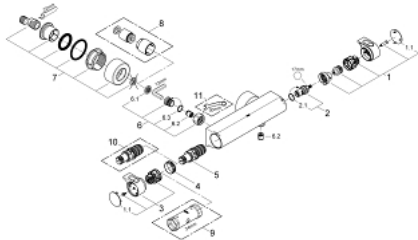

## 34 169 001 GROHTHERM 2000 THERMOSTATIC SHOWER MIXER 1/2"

### PRODUCT DESCRIPTION

- Tyc: Chrome
- wall mounted
- 100% GROHE CoolTouch consisting of safety housing + S-unions with CoolTouch escutcheons
- GROHE LongLife finish
- GROHE Aqua Paddles, ergonomically shaped handles
- GROHE SafeStop safety button at 38°C ( calibration required )
- GROHE SafeStop Plus - optional temperature limiter at 43°C included
- GROHE TurboStat - compact cartridge with wax thermoelement
- integrated mixed water shut off
- volume handle with FlowControl Button (button with individually adjustable stop)
- Carbodur ceramic headpart 1/2", 180°
- shower bottom outlet 1/2"
- built-in non return valves
- dirt strainers
- protected against backflow
- covered S-unions, CoolTouch escutcheons with wall sealing
- optional upgrade: GROHE EasyReach shower tray (18 608 001)

### SPARE PARTS

- 1: Shut-off handle Aqua Paddle (Spare part-nr. 47916000)
  - 1.1: Cover cap (Spare part-nr. 4788300M)
  - 2: Ceramic headpart 1/2" (Spare part-nr. 45346000)
  - 2.1: O-ring  $\varnothing$  18.2 x  $\varnothing$  1.7 (Spare part-nr. 0392400M)
  - 3: Temperature control handle (Spare part-nr. 47917000)
  - 3.1: Cover cap (Spare part-nr. 4788300M)
  - 4: Fitting ring (Spare part-nr. 47743000)
  - 5: Thermostatic compact cartridge 1/2" (Spare part-nr. 47439000)
  - 6: Non-return valve (Spare part-nr. 47189000)
  - 6.1: Dirt strainer (Spare part-nr. 0726400M)
  - 6.2: Non-return valve (Spare part-nr. 08565000)
  - 6.3: O-ring  $\varnothing$  17 x  $\varnothing$  2 (Spare part-nr. 0305500M)
  - 7: S-union (Spare part-nr. 12693000)
  - 8: Extension set, 30 mm (Spare part-nr. 46238000)\*
  - 9: Socket spanner (Spare part-nr. 19332000)\*
  - 10: GROHE TurboStat cartridge 1/2" (Spare part-nr. 47175000)\*
  - 11: Special spanner (Spare part-nr. 19377000)\*
- \* Optional accessories