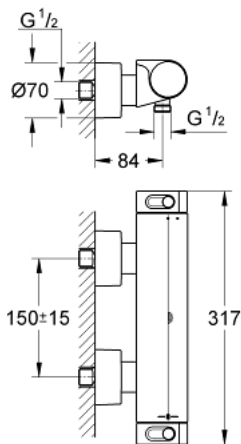

## 34 169 001 GROHTHERM 2000 THERMOSTATIC SHOWER MIXER 1/2"

### PRODUCT DESCRIPTION

- Tyc: Chrome
- wall mounted
- 100% GROHE CoolTouch consisting of safety housing + S-unions with CoolTouch escutcheons
- GROHE LongLife finish
- GROHE Aqua Paddles, ergonomically shaped handles
- GROHE SafeStop safety button at 38°C ( calibration required )
- GROHE SafeStop Plus - optional temperature limiter at 43°C included
- GROHE TurboStat - compact cartridge with wax thermoelement
- integrated mixed water shut off
- volume handle with FlowControl Button (button with individually adjustable stop)
- Carbodur ceramic headpart 1/2", 180°
- shower bottom outlet 1/2"
- built-in non return valves
- dirt strainers
- protected against backflow
- covered S-unions, CoolTouch escutcheons with wall sealing
- optional upgrade: GROHE EasyReach shower tray (18 608 001)

### SPARE PARTS

- 1: Shut-off handle Aqua Paddle (Spare part-nr. 47916000)
  - 1.1: Cover cap (Spare part-nr. 4788300M)
  - 2: Ceramic headpart 1/2" (Spare part-nr. 45346000)
  - 2.1: O-ring  $\varnothing$  18.2 x  $\varnothing$  1.7 (Spare part-nr. 0392400M)
  - 3: Temperature control handle (Spare part-nr. 47917000)
  - 3.1: Cover cap (Spare part-nr. 4788300M)
  - 4: Fitting ring (Spare part-nr. 47743000)
  - 5: Thermostatic compact cartridge 1/2" (Spare part-nr. 47439000)
  - 6: Non-return valve (Spare part-nr. 47189000)
  - 6.1: Dirt strainer (Spare part-nr. 0726400M)
  - 6.2: Non-return valve (Spare part-nr. 08565000)
  - 6.3: O-ring  $\varnothing$  17 x  $\varnothing$  2 (Spare part-nr. 0305500M)
  - 7: S-union (Spare part-nr. 12693000)
  - 8: Extension set, 30 mm (Spare part-nr. 46238000)\*
  - 9: Socket spanner (Spare part-nr. 19332000)\*
  - 10: GROHE TurboStat cartridge 1/2" (Spare part-nr. 47175000)\*
  - 11: Special spanner (Spare part-nr. 19377000)\*
- \* Optional accessories