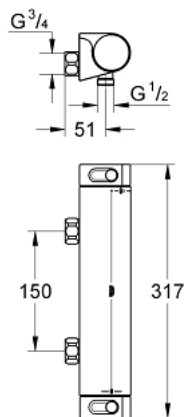

## 34 170 001 GROHTHERM 2000 THERMOSTATIC SHOWER MIXER 1/2"

### PRODUCT DESCRIPTION

- Colour: chrome
- wall mounted
- GROHE CoolTouch safety housing
- GROHE LongLife finish
- GROHE Aqua Paddles, ergonomically shaped handles
- GROHE SafeStop - safety button at 38°C
- GROHE SafeStop Plus - optional temperature limiter at 43°C included
- GROHE TurboStat - compact cartridge with wax thermoelement
- integrated mixed water shut off
- volume handle with GROHE EcoButton (economy button with individually adjustable economy stop)
- Carbodur ceramic headpart 1/2", 180°
- shower bottom outlet 1/2"
- built-in non return valves
- dirt strainers
- protected against backflow
- without connection unions
- chrome plated union nuts

### SPARE PARTS

- 1: Shut-off handle Aqua Paddle (Spare part-nr. 47916000)
  - 1.1: Cover cap (Spare part-nr. 4788300M)
  - 2: Ceramic headpart 1/2" (Spare part-nr. 45346000)
  - 2.1: O-Ring Ø18,2 x Ø1,7 (Spare part-nr. 0392400M)
  - 3: Temperature control handle (Spare part-nr. 47917000)
  - 3.1: Cover cap (Spare part-nr. 4788300M)
  - 4: retaining ring (Spare part-nr. 47743000)
  - 5: Thermostatic compact cartridge 1/2" (Spare part-nr. 47439000)
  - 6: Non-return valve (Spare part-nr. 47189000)
  - 6.1: Filter (Spare part-nr. 0726400M)
  - 6.2: Non-return valve (Spare part-nr. 08565000)
  - 6.3: O-Ring Ø17 x Ø2 (Spare part-nr. 0305500M)
  - 7: Socket spanner (Spare part-nr. 19332000)\*
  - 8: GROHE TurboStat cartridge 1/2" (Spare part-nr. 47175000)\*
- \* Optional accessories