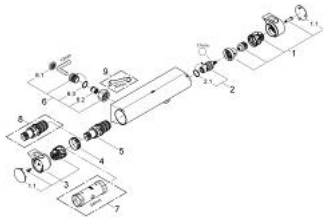

## 34 170 001 GROHTHERM 2000 THERMOSTATIC SHOWER MIXER 1/2"

### PRODUCT DESCRIPTION

- Colour: chrome
- wall mounted
- GROHE CoolTouch safety housing
- GROHE LongLife finish
- GROHE Aqua Paddles, ergonomically shaped handles
- GROHE SafeStop - safety button at 38°C
- GROHE SafeStop Plus - optional temperature limiter at 43°C included
- GROHE TurboStat - compact cartridge with wax thermoelement
- integrated mixed water shut off
- volume handle with GROHE EcoButton (economy button with individually adjustable economy stop)
- Carbodur ceramic headpart 1/2", 180°
- shower bottom outlet 1/2"
- built-in non return valves
- dirt strainers
- protected against backflow
- without connection unions
- chrome plated union nuts

### SPARE PARTS

- 1: Shut-off handle Aqua Paddle (Spare part-nr. 47916000)
  - 1.1: Cover cap (Spare part-nr. 4788300M)
  - 2: Ceramic headpart 1/2" (Spare part-nr. 45346000)
  - 2.1: O-Ring Ø18,2 x Ø1,7 (Spare part-nr. 0392400M)
  - 3: Temperature control handle (Spare part-nr. 47917000)
  - 3.1: Cover cap (Spare part-nr. 4788300M)
  - 4: retaining ring (Spare part-nr. 47743000)
  - 5: Thermostatic compact cartridge 1/2" (Spare part-nr. 47439000)
  - 6: Non-return valve (Spare part-nr. 47189000)
  - 6.1: Filter (Spare part-nr. 0726400M)
  - 6.2: Non-return valve (Spare part-nr. 08565000)
  - 6.3: O-Ring Ø17 x Ø2 (Spare part-nr. 0305500M)
  - 7: Socket spanner (Spare part-nr. 19332000)\*
  - 8: GROHE TurboStat cartridge 1/2" (Spare part-nr. 47175000)\*
- \* Optional accessories