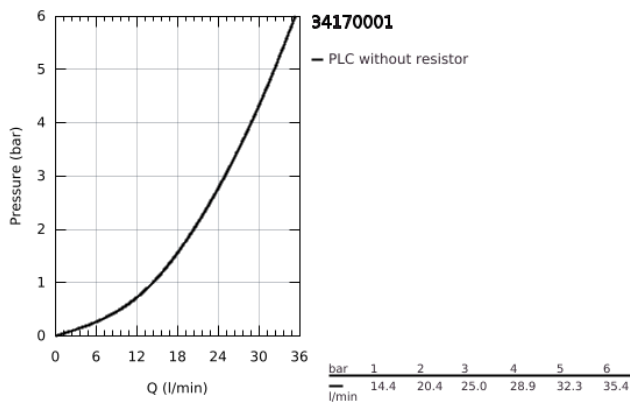

## 34 170 001 GROHTHERM 2000 THERMOSTATIC SHOWER MIXER 1/2"

### PRODUCT DESCRIPTION

- Colour: chrome
- wall mounted
- GROHE CoolTouch safety housing
- GROHE LongLife finish
- GROHE Aqua Paddles, ergonomically shaped handles
- GROHE SafeStop - safety button at 38°C
- GROHE SafeStop Plus - optional temperature limiter at 43°C included
- GROHE TurboStat - compact cartridge with wax thermoelement
- integrated mixed water shut off
- volume handle with GROHE EcoButton (economy button with individually adjustable economy stop)
- Carbodur ceramic headpart 1/2", 180°
- shower bottom outlet 1/2"
- built-in non return valves
- dirt strainers
- protected against backflow
- without connection unions
- chrome plated union nuts

### SPARE PARTS

- 1: Shut-off handle Aqua Paddle (Spare part-nr. 47916000)
  - 1.1: Cover cap (Spare part-nr. 4788300M)
  - 2: Ceramic headpart 1/2" (Spare part-nr. 45346000)
  - 2.1: O-Ring Ø18,2 x Ø1,7 (Spare part-nr. 0392400M)
  - 3: Temperature control handle (Spare part-nr. 47917000)
  - 3.1: Cover cap (Spare part-nr. 4788300M)
  - 4: retaining ring (Spare part-nr. 47743000)
  - 5: Thermostatic compact cartridge 1/2" (Spare part-nr. 47439000)
  - 6: Non-return valve (Spare part-nr. 47189000)
  - 6.1: Filter (Spare part-nr. 0726400M)
  - 6.2: Non-return valve (Spare part-nr. 08565000)
  - 6.3: O-Ring Ø17 x Ø2 (Spare part-nr. 0305500M)
  - 7: Socket spanner (Spare part-nr. 19332000)\*
  - 8: GROHE TurboStat cartridge 1/2" (Spare part-nr. 47175000)\*
- \* Optional accessories