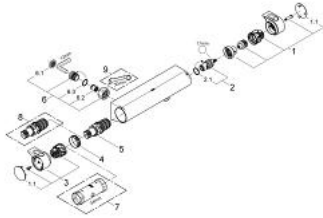

34 170 001 GROHTHERM 2000 THERMOSTATIC SHOWER MIXER 1/2"

PRODUCT DESCRIPTION

- Tyc: Chrome
- wall mounted
- GROHE CoolTouch safety housing
- GROHE LongLife finish
- GROHE Aqua Paddles, ergonomically shaped handles
- GROHE SafeStop safety button at 38°C (calibration required)
- GROHE SafeStop Plus - optional temperature limiter at 43°C included
- GROHE TurboStat - compact cartridge with wax thermoelement
- integrated mixed water shut off
- volume handle with FlowControl Button (button with individually adjustable stop)
- Carbodur ceramic headpart 1/2", 180°
- shower bottom outlet 1/2"
- built-in non return valves
- dirt strainers
- protected against backflow
- without connection unions
- chrome plated union nuts

34 170 001 GROHTHERM 2000 THERMOSTATIC SHOWER MIXER 1/2"

SPARE PARTS

- 1: Shut-off handle Aqua Paddle (Spare part-nr. 47916000)
 - 1.1: Cover cap (Spare part-nr. 4788300M)
 - 2: Ceramic headpart 1/2" (Spare part-nr. 45346000)
 - 2.1: O-ring \varnothing 18.2 x \varnothing 1.7 (Spare part-nr. 0392400M)
 - 3: Temperature control handle (Spare part-nr. 47917000)
 - 3.1: Cover cap (Spare part-nr. 4788300M)
 - 4: Fitting ring (Spare part-nr. 47743000)
 - 5: Thermostatic compact cartridge 1/2" (Spare part-nr. 47439000)
 - 6: Non-return valve (Spare part-nr. 47189000)
 - 6.1: Dirt strainer (Spare part-nr. 0726400M)
 - 6.2: Non-return valve (Spare part-nr. 08565000)
 - 6.3: O-ring \varnothing 17 x \varnothing 2 (Spare part-nr. 0305500M)
 - 7: Socket spanner (Spare part-nr. 19332000)*
 - 8: GROHE TurboStat cartridge 1/2" (Spare part-nr. 47175000)*
- * Optional accessories