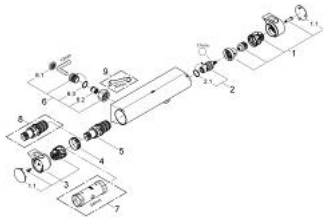

34 170 001 **GROHTHERM 2000 THERMOSTATIC SHOWER MIXER 1/2"**

PRODUCT DESCRIPTION

- Tyc: Chrome
- wall mounted
- GROHE CoolTouch safety housing
- GROHE LongLife finish
- GROHE Aqua Paddles, ergonomically shaped handles
- GROHE SafeStop safety button at 38°C (calibration required)
- GROHE SafeStop Plus - optional temperature limiter at 43°C included
- GROHE TurboStat - compact cartridge with wax thermoelement
- integrated mixed water shut off
- volume handle with GROHE EcoButton (economy button with individually adjustable economy stop)
- Carbodur ceramic headpart 1/2", 180°
- shower bottom outlet 1/2"
- built-in non return valves
- dirt strainers
- protected against backflow
- without connection unions
- chrome plated union nuts

34 170 001 GROHTHERM 2000 THERMOSTATIC SHOWER MIXER 1/2"

SPARE PARTS

- 1: Shut-off handle Aqua Paddle (Spare part-nr. 47916000)
 - 1.1: Cover cap (Spare part-nr. 4788300M)
 - 2: Ceramic headpart 1/2" (Spare part-nr. 45346000)
 - 2.1: O-ring \varnothing 18.2 x \varnothing 1.7 (Spare part-nr. 0392400M)
 - 3: Temperature control handle (Spare part-nr. 47917000)
 - 3.1: Cover cap (Spare part-nr. 4788300M)
 - 4: Fitting ring (Spare part-nr. 47743000)
 - 5: Thermostatic compact cartridge 1/2" (Spare part-nr. 47439000)
 - 6: Non-return valve (Spare part-nr. 47189000)
 - 6.1: Dirt strainer (Spare part-nr. 0726400M)
 - 6.2: Non-return valve (Spare part-nr. 08565000)
 - 6.3: O-ring \varnothing 17 x \varnothing 2 (Spare part-nr. 0305500M)
 - 7: Socket spanner (Spare part-nr. 19332000)*
 - 8: GROHE TurboStat cartridge 1/2" (Spare part-nr. 47175000)*
- * Optional accessories