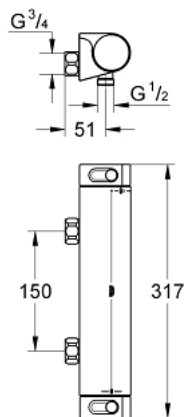

34 170 001 **GROHTHERM 2000 THERMOSTATIC SHOWER MIXER 1/2"**

PRODUCT DESCRIPTION

- Tyc: Chrome
- wall mounted
- GROHE CoolTouch safety housing
- GROHE LongLife finish
- GROHE Aqua Paddles, ergonomically shaped handles
- GROHE SafeStop safety button at 38°C (calibration required)
- GROHE SafeStop Plus - optional temperature limiter at 43°C included
- GROHE TurboStat - compact cartridge with wax thermoelement
- integrated mixed water shut off
- volume handle with GROHE EcoButton (economy button with individually adjustable economy stop)
- Carbodur ceramic headpart 1/2", 180°
- shower bottom outlet 1/2"
- built-in non return valves
- dirt strainers
- protected against backflow
- without connection unions
- chrome plated union nuts

34 170 001 GROHTHERM 2000 THERMOSTATIC SHOWER MIXER 1/2"

SPARE PARTS

- 1: Shut-off handle Aqua Paddle (Spare part-nr. 47916000)
 - 1.1: Cover cap (Spare part-nr. 4788300M)
 - 2: Ceramic headpart 1/2" (Spare part-nr. 45346000)
 - 2.1: O-ring \varnothing 18.2 x \varnothing 1.7 (Spare part-nr. 0392400M)
 - 3: Temperature control handle (Spare part-nr. 47917000)
 - 3.1: Cover cap (Spare part-nr. 4788300M)
 - 4: Fitting ring (Spare part-nr. 47743000)
 - 5: Thermostatic compact cartridge 1/2" (Spare part-nr. 47439000)
 - 6: Non-return valve (Spare part-nr. 47189000)
 - 6.1: Dirt strainer (Spare part-nr. 0726400M)
 - 6.2: Non-return valve (Spare part-nr. 08565000)
 - 6.3: O-ring \varnothing 17 x \varnothing 2 (Spare part-nr. 0305500M)
 - 7: Socket spanner (Spare part-nr. 19332000)*
 - 8: GROHE TurboStat cartridge 1/2" (Spare part-nr. 47175000)*
- * Optional accessories