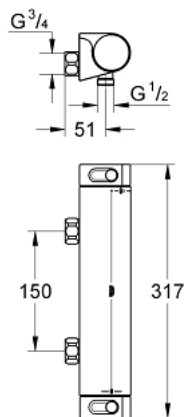

34 170 001 GROHTHERM 2000 THERMOSTATIC SHOWER MIXER 1/2"

PRODUCT DESCRIPTION

- Tyc: Chrome
- wall mounted
- GROHE CoolTouch safety housing
- GROHE LongLife finish
- GROHE Aqua Paddles, ergonomically shaped handles
- GROHE SafeStop safety button at 38°C (calibration required)
- GROHE SafeStop Plus - optional temperature limiter at 43°C included
- GROHE TurboStat - compact cartridge with wax thermoelement
- integrated mixed water shut off
- volume handle with FlowControl Button (button with individually adjustable stop)
- Carbodur ceramic headpart 1/2", 180°
- shower bottom outlet 1/2"
- built-in non return valves
- dirt strainers
- protected against backflow
- without connection unions
- chrome plated union nuts

34 170 001 GROHTHERM 2000 THERMOSTATIC SHOWER MIXER 1/2"

SPARE PARTS

- 1: Shut-off handle Aqua Paddle (Spare part-nr. 47916000)
 - 1.1: Cover cap (Spare part-nr. 4788300M)
 - 2: Ceramic headpart 1/2" (Spare part-nr. 45346000)
 - 2.1: O-ring \varnothing 18.2 x \varnothing 1.7 (Spare part-nr. 0392400M)
 - 3: Temperature control handle (Spare part-nr. 47917000)
 - 3.1: Cover cap (Spare part-nr. 4788300M)
 - 4: Fitting ring (Spare part-nr. 47743000)
 - 5: Thermostatic compact cartridge 1/2" (Spare part-nr. 47439000)
 - 6: Non-return valve (Spare part-nr. 47189000)
 - 6.1: Dirt strainer (Spare part-nr. 0726400M)
 - 6.2: Non-return valve (Spare part-nr. 08565000)
 - 6.3: O-ring \varnothing 17 x \varnothing 2 (Spare part-nr. 0305500M)
 - 7: Socket spanner (Spare part-nr. 19332000)*
 - 8: GROHE TurboStat cartridge 1/2" (Spare part-nr. 47175000)*
- * Optional accessories