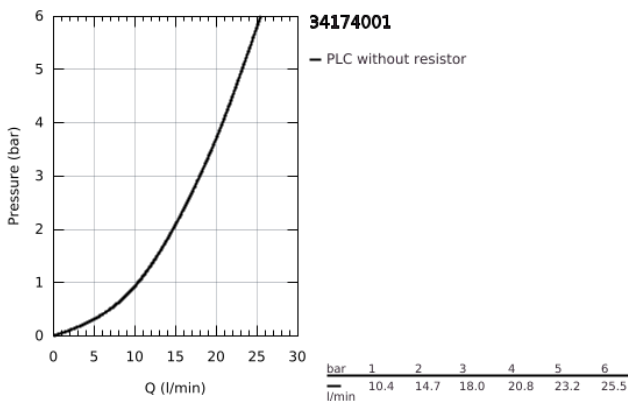

## 34 174 001 GROHTHERM 2000 THERMOSTATIC BATH MIXER 1/2"

### PRODUCT DESCRIPTION

- Colour: chrome
- wall mounted
- 100% GROHE CoolTouch consisting of safety housing + S-unions with CoolTouch escutcheons
- GROHE LongLife finish
- GROHE Aqua Paddles, ergonomically shaped handles
- GROHE SafeStop - safety button at 38°C
- GROHE SafeStop Plus - optional temperature limiter at 43°C included
- GROHE TurboStat - compact cartridge with wax thermoelement
- integrated mixed water shut off
- GROHE AquaDimmer with multiple function:
  - FlowControl Button, one-button switch for full water flow to the shower
  - flow control
  - diverter: bath/shower
  - shower bottom outlet 1/2"
  - spray pattern: GROHE XL Waterfall
  - flow straightener
  - built-in non return valves
  - dirt strainers
  - protected against backflow
- covered S-unions, CoolTouch escutcheons with wall sealing
- optional upgrade: GROHE EasyReach shower tray (18 608 001)