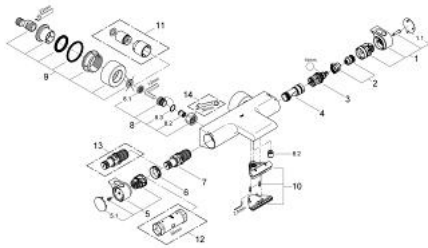

### PRODUCT DESCRIPTION

- Colour: chrome
- wall mounted
- 100% GROHE CoolTouch consisting of safety housing + S-unions with CoolTouch escutcheons
- GROHE LongLife finish
- GROHE Aqua Paddles, ergonomically shaped handles
- GROHE SafeStop - safety button at 38°C
- GROHE SafeStop Plus - optional temperature limiter at 43°C included
- GROHE TurboStat - compact cartridge with wax thermoelement
- integrated mixed water shut off
- GROHE AquaDimmer with multiple function:
  - FlowControl Button, one-button switch for full water flow to the shower
  - flow control
  - diverter: bath/shower
  - shower bottom outlet 1/2"
  - spray pattern: GROHE XL Waterfall
  - flow straightener
  - built-in non return valves
  - dirt strainers
  - protected against backflow
- covered S-unions, CoolTouch escutcheons with wall sealing
- optional upgrade: GROHE EasyReach shower tray (18 608 001)

### SPARE PARTS

- 1: Shut-off handle (Spare part-nr. 47923000)
- 1.1: Cover cap (Spare part-nr. 4788300M)
- 2: Temperature limiter (Spare part-nr. 47925000)
- 3: Aquadimmer (Spare part-nr. 12433000)
- 4: Water flow (Spare part-nr. 47751000)
- 5: Temperature control handle (Spare part-nr. 47917000)
- 5.1: Cover cap (Spare part-nr. 4788300M)
- 6: retaining ring (Spare part-nr. 47743000)
- 7: Thermostatic compact cartridge 1/2" (Spare part-nr. 47439000)
- 8: Non-return valve (Spare part-nr. 47189000)
- 8.1: Filter (Spare part-nr. 0726400M)
- 8.2: Non-return valve (Spare part-nr. 08565000)
- 8.3: O-Ring Ø17 x Ø2 (Spare part-nr. 0305500M)
- 9: S-union (Spare part-nr. 12693000)
- 10: Water flow (Spare part-nr. 47924000)
- 11: Extension 30 (Spare part-nr. 46238000)\*
- 12: Socket spanner (Spare part-nr. 19332000)\*
- 13: GROHE TurboStat cartridge 1/2" (Spare part-nr. 47175000)\*
- 14: Special spanner (Spare part-nr. 19377000)\*