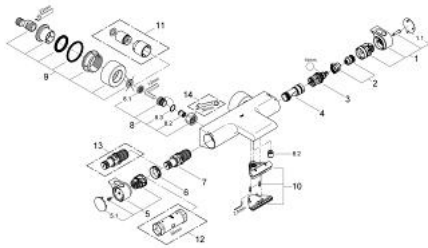

### PRODUCT DESCRIPTION

- Colour: chrome
- wall mounted
- 100% GROHE CoolTouch consisting of safety housing + S-unions with CoolTouch escutcheons
- GROHE LongLife finish
- GROHE Aqua Paddles, ergonomically shaped handles
- GROHE SafeStop - safety button at 38°C
- GROHE SafeStop Plus - optional temperature limiter at 43°C included
- GROHE TurboStat - compact cartridge with wax thermoelement
- integrated mixed water shut off
- GROHE AquaDimmer with multiple function:
  - integrated GROHE EcoButton (economy button with economy stop for shower)
- flow control
- diverter: bath/shower
- shower bottom outlet 1/2"
- spray pattern: GROHE XL Waterfall
- flow straightener
- built-in non return valves
- dirt strainers
- protected against backflow
- covered S-unions, CoolTouch escutcheons with wall sealing
- optional upgrade: GROHE EasyReach shower tray (18 608 001)

### SPARE PARTS

- 1: Shut-off handle (Spare part-nr. 47923000)
- 1.1: Cover cap (Spare part-nr. 4788300M)
- 2: Temperature limiter (Spare part-nr. 47925000)
- 3: Aquadimmer (Spare part-nr. 12433000)
- 4: Water flow (Spare part-nr. 47751000)
- 5: Temperature control handle (Spare part-nr. 47917000)
- 5.1: Cover cap (Spare part-nr. 4788300M)
- 6: retaining ring (Spare part-nr. 47743000)
- 7: Thermostatic compact cartridge 1/2" (Spare part-nr. 47439000)
- 8: Non-return valve (Spare part-nr. 47189000)
- 8.1: Filter (Spare part-nr. 0726400M)
- 8.2: Non-return valve (Spare part-nr. 08565000)
- 8.3: O-Ring Ø17 x Ø2 (Spare part-nr. 0305500M)
- 9: S-union (Spare part-nr. 12693000)
- 10: Water flow (Spare part-nr. 47924000)
- 11: Extension 30 (Spare part-nr. 46238000)\*
- 12: Socket spanner (Spare part-nr. 19332000)\*
- 13: GROHE TurboStat cartridge 1/2" (Spare part-nr. 47175000)\*
- 14: Special spanner (Spare part-nr. 19377000)\*