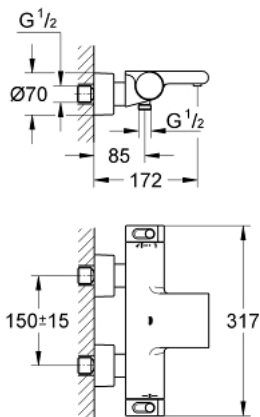

## 34 174 001 GROHTHERM 2000 THERMOSTATIC BATH MIXER 1/2"

### PRODUCT DESCRIPTION

- Colour: chrome
- wall mounted
- 100% GROHE CoolTouch consisting of safety housing + S-unions with CoolTouch escutcheons
- GROHE LongLife finish
- GROHE Aqua Paddles, ergonomically shaped handles
- GROHE SafeStop - safety button at 38°C
- GROHE SafeStop Plus - optional temperature limiter at 43°C included
- GROHE TurboStat - compact cartridge with wax thermoelement
- integrated mixed water shut off
- GROHE AquaDimmer with multiple function:
  - integrated GROHE EcoButton (economy button with economy stop for shower)
- flow control
- diverter: bath/shower
- shower bottom outlet 1/2"
- spray pattern: GROHE XL Waterfall
- flow straightener
- built-in non return valves
- dirt strainers
- protected against backflow
- covered S-unions, CoolTouch escutcheons with wall sealing
- optional upgrade: GROHE EasyReach shower tray (18 608 001)

### SPARE PARTS

- 1: Shut-off handle (Spare part-nr. 47923000)
- 1.1: Cover cap (Spare part-nr. 4788300M)
- 2: Temperature limiter (Spare part-nr. 47925000)
- 3: Aquadimmer (Spare part-nr. 12433000)
- 4: Water flow (Spare part-nr. 47751000)
- 5: Temperature control handle (Spare part-nr. 47917000)
- 5.1: Cover cap (Spare part-nr. 4788300M)
- 6: retaining ring (Spare part-nr. 47743000)
- 7: Thermostatic compact cartridge 1/2" (Spare part-nr. 47439000)
- 8: Non-return valve (Spare part-nr. 47189000)
- 8.1: Filter (Spare part-nr. 0726400M)
- 8.2: Non-return valve (Spare part-nr. 08565000)
- 8.3: O-Ring Ø17 x Ø2 (Spare part-nr. 0305500M)
- 9: S-union (Spare part-nr. 12693000)
- 10: Water flow (Spare part-nr. 47924000)
- 11: Extension 30 (Spare part-nr. 46238000)\*
- 12: Socket spanner (Spare part-nr. 19332000)\*
- 13: GROHE TurboStat cartridge 1/2" (Spare part-nr. 47175000)\*
- 14: Special spanner (Spare part-nr. 19377000)\*