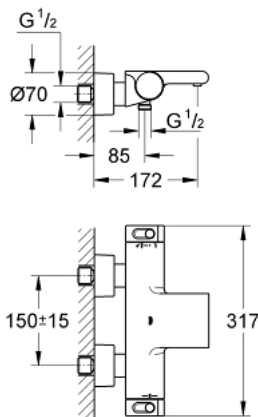

## 34 174 001 GROHTHERM 2000 THERMOSTATIC BATH MIXER 1/2"

### PRODUCT DESCRIPTION

- Colour: chrome
- wall mounted
- 100% GROHE CoolTouch consisting of safety housing + S-unions with CoolTouch escutcheons
- GROHE LongLife finish
- GROHE Aqua Paddles, ergonomically shaped handles
- GROHE SafeStop - safety button at 38°C
- GROHE SafeStop Plus - optional temperature limiter at 43°C included
- GROHE TurboStat - compact cartridge with wax thermoelement
- integrated mixed water shut off
- GROHE AquaDimmer with multiple function:
  - FlowControl Button, one-button switch for full water flow to the shower
  - flow control
  - diverter: bath/shower
  - shower bottom outlet 1/2"
  - spray pattern: GROHE XL Waterfall
  - flow straightener
  - built-in non return valves
  - dirt strainers
  - protected against backflow
- covered S-unions, CoolTouch escutcheons with wall sealing
- optional upgrade: GROHE EasyReach shower tray (18 608 001)

### SPARE PARTS

- 1: Shut-off handle (Spare part-nr. 47923000)
- 1.1: Cover cap (Spare part-nr. 4788300M)
- 2: Temperature limiter (Spare part-nr. 47925000)
- 3: Aquadimmer (Spare part-nr. 12433000)
- 4: Water flow (Spare part-nr. 47751000)
- 5: Temperature control handle (Spare part-nr. 47917000)
- 5.1: Cover cap (Spare part-nr. 4788300M)
- 6: retaining ring (Spare part-nr. 47743000)
- 7: Thermostatic compact cartridge 1/2" (Spare part-nr. 47439000)
- 8: Non-return valve (Spare part-nr. 47189000)
- 8.1: Filter (Spare part-nr. 0726400M)
- 8.2: Non-return valve (Spare part-nr. 08565000)
- 8.3: O-Ring Ø17 x Ø2 (Spare part-nr. 0305500M)
- 9: S-union (Spare part-nr. 12693000)
- 10: Water flow (Spare part-nr. 47924000)
- 11: Extension 30 (Spare part-nr. 46238000)\*
- 12: Socket spanner (Spare part-nr. 19332000)\*
- 13: GROHE TurboStat cartridge 1/2" (Spare part-nr. 47175000)\*
- 14: Special spanner (Spare part-nr. 19377000)\*