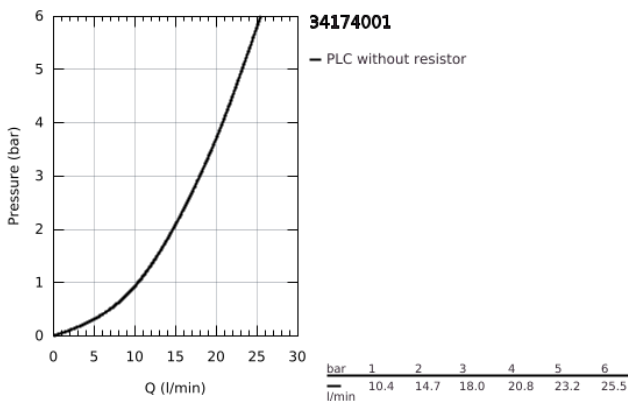

## 34 174 001 GROHTHERM 2000 THERMOSTATIC BATH MIXER 1/2"

### PRODUCT DESCRIPTION

- Colour: chrome
- wall mounted
- 100% GROHE CoolTouch consisting of safety housing + S-unions with CoolTouch escutcheons
- GROHE LongLife finish
- GROHE Aqua Paddles, ergonomically shaped handles
- GROHE SafeStop - safety button at 38°C
- GROHE SafeStop Plus - optional temperature limiter at 43°C included
- GROHE TurboStat - compact cartridge with wax thermoelement
- integrated mixed water shut off
- GROHE AquaDimmer with multiple function:
  - integrated GROHE EcoButton (economy button with economy stop for shower)
- flow control
- diverter: bath/shower
- shower bottom outlet 1/2"
- spray pattern: GROHE XL Waterfall
- flow straightener
- built-in non return valves
- dirt strainers
- protected against backflow
- covered S-unions, CoolTouch escutcheons with wall sealing
- optional upgrade: GROHE EasyReach shower tray (18 608 001)