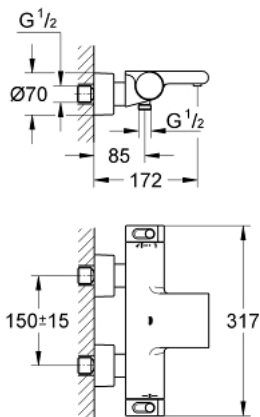

34 174 001 GROHTHERM 2000 THERMOSTATIC BATH MIXER 1/2"

PRODUCT DESCRIPTION

- Түс: Chrome
- wall mounted
- 100% GROHE CoolTouch consisting of safety housing + S-unions with CoolTouch escutcheons
- GROHE LongLife finish
- GROHE Aqua Paddles, ergonomically shaped handles
- GROHE SafeStop safety button at 38°C (calibration required)
- GROHE SafeStop Plus - optional temperature limiter at 43°C included
- GROHE TurboStat - compact cartridge with wax thermoelement
- integrated mixed water shut off
- GROHE AquaDimmer with multiple function:
 - FlowControl Button, one-button switch for full water flow to the shower
 - flow control
 - переключатель: ванна/душ
 - shower bottom outlet 1/2"
 -
 - flow straightener
 - built-in non return valves
 - dirt strainers
 - protected against backflow
 - covered S-unions, CoolTouch escutcheons with wall sealing
 - optional upgrade: GROHE EasyReach shower tray (18 608 001)

34 174 001 GROHTHERM 2000 THERMOSTATIC BATH MIXER 1/2"

SPARE PARTS

- 1: Shut-off handle (Spare part-nr. 47923000)
- 1.1: Cover cap (Spare part-nr. 4788300M)
- 2: Stop (Spare part-nr. 47925000)
- 3: Aquadimmer (Spare part-nr. 12433000)
- 4: Water flow (Spare part-nr. 47751000)
- 5: Temperature control handle (Spare part-nr. 47917000)
- 5.1: Cover cap (Spare part-nr. 4788300M)
- 6: Fitting ring (Spare part-nr. 47743000)
- 7: Thermostatic compact cartridge 1/2" (Spare part-nr. 47439000)
- 8: Non-return valve (Spare part-nr. 47189000)
- 8.1: Dirt strainer (Spare part-nr. 0726400M)
- 8.2: Non-return valve (Spare part-nr. 08565000)
- 8.3: O-ring $\varnothing 17 \times \varnothing 2$ (Spare part-nr. 0305500M)
- 9: S-union (Spare part-nr. 12693000)
- 10: Water flow (Spare part-nr. 47924000)
- 11: Extension set, 30 mm (Spare part-nr. 46238000)*
- 12: Socket spanner (Spare part-nr. 19332000)*
- 13: GROHE TurboStat cartridge 1/2" (Spare part-nr. 47175000)*
- 14: Special spanner (Spare part-nr. 19377000)*