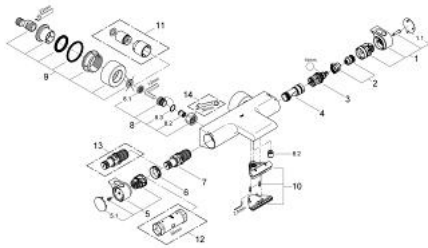

34 174 001 GROHTHERM 2000 THERMOSTATIC BATH MIXER 1/2"

PRODUCT DESCRIPTION

- Tyc: Chrome
- wall mounted
- 100% GROHE CoolTouch consisting of safety housing + S-unions with CoolTouch escutcheons
- GROHE LongLife finish
- GROHE Aqua Paddles, ergonomically shaped handles
- GROHE SafeStop safety button at 38°C (calibration required)
- GROHE SafeStop Plus - optional temperature limiter at 43°C included
- GROHE TurboStat - compact cartridge with wax thermoelement
- integrated mixed water shut off
- GROHE AquaDimmer with multiple function:
 - integrated GROHE EcoButton (economy button with economy stop for shower)
- flow control
- diverter: bath/shower
- shower bottom outlet 1/2"
-
- flow straightener
- built-in non return valves
- dirt strainers
- protected against backflow
- covered S-unions, CoolTouch escutcheons with wall sealing
- optional upgrade: GROHE EasyReach shower tray (18 608 001)

34 174 001 GROHTHERM 2000 THERMOSTATIC BATH MIXER 1/2"

SPARE PARTS

- 1: Shut-off handle (Spare part-nr. 47923000)
- 1.1: Cover cap (Spare part-nr. 4788300M)
- 2: Stop (Spare part-nr. 47925000)
- 3: Aquadimmer (Spare part-nr. 12433000)
- 4: Water flow (Spare part-nr. 47751000)
- 5: Temperature control handle (Spare part-nr. 47917000)
- 5.1: Cover cap (Spare part-nr. 4788300M)
- 6: Fitting ring (Spare part-nr. 47743000)
- 7: Thermostatic compact cartridge 1/2" (Spare part-nr. 47439000)
- 8: Non-return valve (Spare part-nr. 47189000)
- 8.1: Dirt strainer (Spare part-nr. 0726400M)
- 8.2: Non-return valve (Spare part-nr. 08565000)
- 8.3: O-ring $\varnothing 17 \times \varnothing 2$ (Spare part-nr. 0305500M)
- 9: S-union (Spare part-nr. 12693000)
- 10: Water flow (Spare part-nr. 47924000)
- 11: Extension set, 30 mm (Spare part-nr. 46238000)*
- 12: Socket spanner (Spare part-nr. 19332000)*
- 13: GROHE TurboStat cartridge 1/2" (Spare part-nr. 47175000)*
- 14: Special spanner (Spare part-nr. 19377000)*