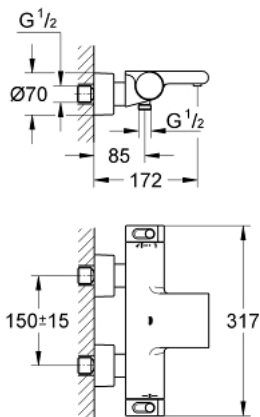

34 174 001 GROHTHERM 2000 THERMOSTATIC BATH MIXER 1/2"

PRODUCT DESCRIPTION

- Tyc: Chrome
- wall mounted
- 100% GROHE CoolTouch consisting of safety housing + S-unions with CoolTouch escutcheons
- GROHE LongLife finish
- GROHE Aqua Paddles, ergonomically shaped handles
- GROHE SafeStop safety button at 38°C (calibration required)
- GROHE SafeStop Plus - optional temperature limiter at 43°C included
- GROHE TurboStat - compact cartridge with wax thermoelement
- integrated mixed water shut off
- GROHE AquaDimmer with multiple function:
 - integrated GROHE EcoButton (economy button with economy stop for shower)
- flow control
- diverter: bath/shower
- shower bottom outlet 1/2"
-
- flow straightener
- built-in non return valves
- dirt strainers
- protected against backflow
- covered S-unions, CoolTouch escutcheons with wall sealing
- optional upgrade: GROHE EasyReach shower tray (18 608 001)

34 174 001 GROHTHERM 2000 THERMOSTATIC BATH MIXER 1/2"

SPARE PARTS

- 1: Shut-off handle (Spare part-nr. 47923000)
- 1.1: Cover cap (Spare part-nr. 4788300M)
- 2: Stop (Spare part-nr. 47925000)
- 3: Aquadimmer (Spare part-nr. 12433000)
- 4: Water flow (Spare part-nr. 47751000)
- 5: Temperature control handle (Spare part-nr. 47917000)
- 5.1: Cover cap (Spare part-nr. 4788300M)
- 6: Fitting ring (Spare part-nr. 47743000)
- 7: Thermostatic compact cartridge 1/2" (Spare part-nr. 47439000)
- 8: Non-return valve (Spare part-nr. 47189000)
- 8.1: Dirt strainer (Spare part-nr. 0726400M)
- 8.2: Non-return valve (Spare part-nr. 08565000)
- 8.3: O-ring $\varnothing 17 \times \varnothing 2$ (Spare part-nr. 0305500M)
- 9: S-union (Spare part-nr. 12693000)
- 10: Water flow (Spare part-nr. 47924000)
- 11: Extension set, 30 mm (Spare part-nr. 46238000)*
- 12: Socket spanner (Spare part-nr. 19332000)*
- 13: GROHE TurboStat cartridge 1/2" (Spare part-nr. 47175000)*
- 14: Special spanner (Spare part-nr. 19377000)*