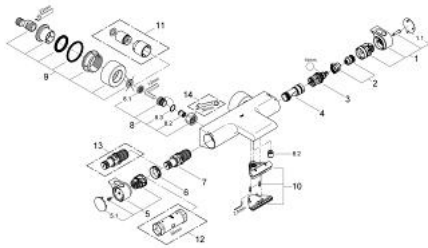

34 174 001 GROHTHERM 2000 THERMOSTATIC BATH MIXER 1/2"

PRODUCT DESCRIPTION

- Түс: Chrome
- wall mounted
- 100% GROHE CoolTouch consisting of safety housing + S-unions with CoolTouch escutcheons
- GROHE LongLife finish
- GROHE Aqua Paddles, ergonomically shaped handles
- GROHE SafeStop safety button at 38°C (calibration required)
- GROHE SafeStop Plus - optional temperature limiter at 43°C included
- GROHE TurboStat - compact cartridge with wax thermoelement
- integrated mixed water shut off
- GROHE AquaDimmer with multiple function:
 - FlowControl Button, one-button switch for full water flow to the shower
 - flow control
 - переключатель: ванна/душ
 - shower bottom outlet 1/2"
 -
 - flow straightener
 - built-in non return valves
 - dirt strainers
 - protected against backflow
 - covered S-unions, CoolTouch escutcheons with wall sealing
 - optional upgrade: GROHE EasyReach shower tray (18 608 001)

34 174 001 GROHTHERM 2000 THERMOSTATIC BATH MIXER 1/2"

SPARE PARTS

- 1: Shut-off handle (Spare part-nr. 47923000)
- 1.1: Cover cap (Spare part-nr. 4788300M)
- 2: Stop (Spare part-nr. 47925000)
- 3: Aquadimmer (Spare part-nr. 12433000)
- 4: Water flow (Spare part-nr. 47751000)
- 5: Temperature control handle (Spare part-nr. 47917000)
- 5.1: Cover cap (Spare part-nr. 4788300M)
- 6: Fitting ring (Spare part-nr. 47743000)
- 7: Thermostatic compact cartridge 1/2" (Spare part-nr. 47439000)
- 8: Non-return valve (Spare part-nr. 47189000)
- 8.1: Dirt strainer (Spare part-nr. 0726400M)
- 8.2: Non-return valve (Spare part-nr. 08565000)
- 8.3: O-ring $\varnothing 17 \times \varnothing 2$ (Spare part-nr. 0305500M)
- 9: S-union (Spare part-nr. 12693000)
- 10: Water flow (Spare part-nr. 47924000)
- 11: Extension set, 30 mm (Spare part-nr. 46238000)*
- 12: Socket spanner (Spare part-nr. 19332000)*
- 13: GROHE TurboStat cartridge 1/2" (Spare part-nr. 47175000)*
- 14: Special spanner (Spare part-nr. 19377000)*