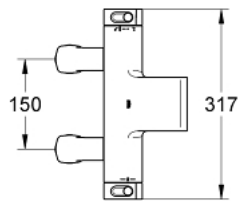

## 34 176 001 GROHTHERM 2000 THERMOSTATIC BATH MIXER 1/2"

### PRODUCT DESCRIPTION

- Colour: chrome
- pillar installation
- GROHE CoolTouch safety housing
- GROHE LongLife finish
- GROHE Aqua Paddles, ergonomically shaped handles
- GROHE TurboStat - compact cartridge with wax thermostatic element
- GROHE SafeStop - safety button at 38°C
- GROHE SafeStop Plus - optional temperature limiter at 43°C included
- integrated mixed water shut off
- GROHE AquaDimmer with multiple function:
  - flow control
  - diverter: bath/shower
  - integrated GROHE EcoButton (economy button with economy stop for shower)
- shower bottom outlet 1/2"
- spray pattern: GROHE XL Waterfall
- flow straightener
- built-in non return valves
- dirt strainers
- protected against backflow
- pillar unions with covered fixing

34 176 001 **GROHTHERM 2000 THERMOSTATIC BATH MIXER 1/2"**

**SPARE PARTS**

- 1: Shut-off handle (Spare part-nr. 47923000)
- 1.1: Cover cap (Spare part-nr. 4788300M)
- 2: Temperature limiter (Spare part-nr. 47925000)
- 3: Aquadimmer (Spare part-nr. 12433000)
- 4: Water flow (Spare part-nr. 47751000)
- 5: Temperature control handle (Spare part-nr. 47917000)
- 5.1: Cover cap (Spare part-nr. 4788300M)
- 6: retaining ring (Spare part-nr. 47743000)
- 7: Thermostatic compact cartridge 1/2" (Spare part-nr. 47439000)
- 8: Pillar union 1/2" (Spare part-nr. 12092000)
- 9: Water flow (Spare part-nr. 47924000)
- 10: Socket spanner (Spare part-nr. 19332000)\*
- 11: GROHE TurboStat cartridge 1/2" (Spare part-nr. 47175000)\*