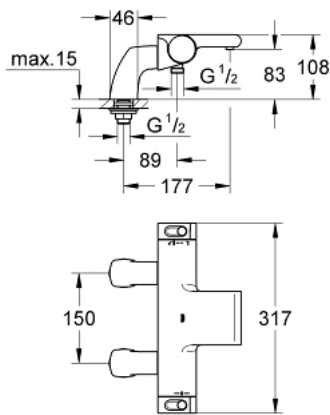

34 176 001 GROHTHERM 2000 THERMOSTATIC BATH MIXER 1/2"

PRODUCT DESCRIPTION

- Colour: chrome
- pillar installation
- GROHE CoolTouch safety housing
- GROHE LongLife finish
- GROHE Aqua Paddles, ergonomically shaped handles
- GROHE TurboStat - compact cartridge with wax thermoelement
- GROHE SafeStop - safety button at 38°C
- GROHE SafeStop Plus - optional temperature limiter at 43°C included
- integrated mixed water shut off
- GROHE AquaDimmer with multiple function:
 - flow control
 - diverter: bath/shower
 - FlowControl Button, one-button switch for full water flow to the shower
 - shower bottom outlet 1/2"
 - spray pattern: GROHE XL Waterfall
 - flow straightener
 - built-in non return valves
 - dirt strainers
- protected against backflow
- pillar unions with covered fixing

34 176 001 **GROHTHERM 2000 THERMOSTATIC BATH MIXER 1/2"**

SPARE PARTS

- 1: Shut-off handle (Spare part-nr. 47923000)
- 1.1: Cover cap (Spare part-nr. 4788300M)
- 2: Temperature limiter (Spare part-nr. 47925000)
- 3: Aquadimmer (Spare part-nr. 12433000)
- 4: Water flow (Spare part-nr. 47751000)
- 5: Temperature control handle (Spare part-nr. 47917000)
- 5.1: Cover cap (Spare part-nr. 4788300M)
- 6: retaining ring (Spare part-nr. 47743000)
- 7: Thermostatic compact cartridge 1/2" (Spare part-nr. 47439000)
- 8: Pillar union 1/2" (Spare part-nr. 12092000)
- 9: Water flow (Spare part-nr. 47924000)
- 10: Socket spanner (Spare part-nr. 19332000)*
- 11: GROHE TurboStat cartridge 1/2" (Spare part-nr. 47175000)*