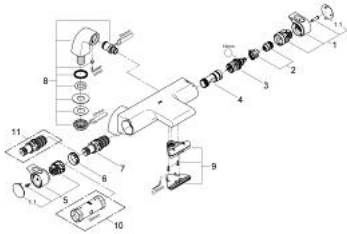

34 176 001 GROHTHERM 2000 THERMOSTATIC BATH MIXER 1/2"

PRODUCT DESCRIPTION

- Colour: chrome
- pillar installation
- GROHE CoolTouch safety housing
- GROHE LongLife finish
- GROHE Aqua Paddles, ergonomically shaped handles
- GROHE TurboStat - compact cartridge with wax thermoelement
- GROHE SafeStop - safety button at 38°C
- GROHE SafeStop Plus - optional temperature limiter at 43°C included
- integrated mixed water shut off
- GROHE AquaDimmer with multiple function:
 - flow control
 - diverter: bath/shower
 - FlowControl Button, one-button switch for full water flow to the shower
 - shower bottom outlet 1/2"
 - spray pattern: GROHE XL Waterfall
 - flow straightener
 - built-in non return valves
 - dirt strainers
- protected against backflow
- pillar unions with covered fixing

34 176 001 **GROHTHERM 2000 THERMOSTATIC BATH MIXER 1/2"**

SPARE PARTS

- 1: Shut-off handle (Spare part-nr. 47923000)
- 1.1: Cover cap (Spare part-nr. 4788300M)
- 2: Temperature limiter (Spare part-nr. 47925000)
- 3: Aquadimmer (Spare part-nr. 12433000)
- 4: Water flow (Spare part-nr. 47751000)
- 5: Temperature control handle (Spare part-nr. 47917000)
- 5.1: Cover cap (Spare part-nr. 4788300M)
- 6: retaining ring (Spare part-nr. 47743000)
- 7: Thermostatic compact cartridge 1/2" (Spare part-nr. 47439000)
- 8: Pillar union 1/2" (Spare part-nr. 12092000)
- 9: Water flow (Spare part-nr. 47924000)
- 10: Socket spanner (Spare part-nr. 19332000)*
- 11: GROHE TurboStat cartridge 1/2" (Spare part-nr. 47175000)*