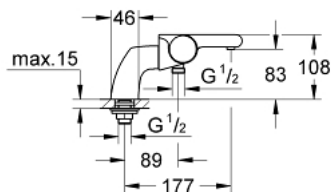

## 34 176 001 GROHTHERM 2000 THERMOSTATIC BATH MIXER 1/2"

### PRODUCT DESCRIPTION

- Colour: chrome
- pillar installation
- GROHE CoolTouch safety housing
- GROHE LongLife finish
- GROHE Aqua Paddles, ergonomically shaped handles
- GROHE TurboStat - compact cartridge with wax thermostatic element
- GROHE SafeStop - safety button at 38°C
- GROHE SafeStop Plus - optional temperature limiter at 43°C included
- integrated mixed water shut off
- GROHE AquaDimmer with multiple function:
  - flow control
  - diverter: bath/shower
  - integrated GROHE EcoButton (economy button with economy stop for shower)
- shower bottom outlet 1/2"
- spray pattern: GROHE XL Waterfall
- flow straightener
- built-in non return valves
- dirt strainers
- protected against backflow
- pillar unions with covered fixing

34 176 001 **GROHTHERM 2000 THERMOSTATIC BATH MIXER 1/2"**

**SPARE PARTS**

- 1: Shut-off handle (Spare part-nr. 47923000)
- 1.1: Cover cap (Spare part-nr. 4788300M)
- 2: Temperature limiter (Spare part-nr. 47925000)
- 3: Aquadimmer (Spare part-nr. 12433000)
- 4: Water flow (Spare part-nr. 47751000)
- 5: Temperature control handle (Spare part-nr. 47917000)
- 5.1: Cover cap (Spare part-nr. 4788300M)
- 6: retaining ring (Spare part-nr. 47743000)
- 7: Thermostatic compact cartridge 1/2" (Spare part-nr. 47439000)
- 8: Pillar union 1/2" (Spare part-nr. 12092000)
- 9: Water flow (Spare part-nr. 47924000)
- 10: Socket spanner (Spare part-nr. 19332000)\*
- 11: GROHE TurboStat cartridge 1/2" (Spare part-nr. 47175000)\*