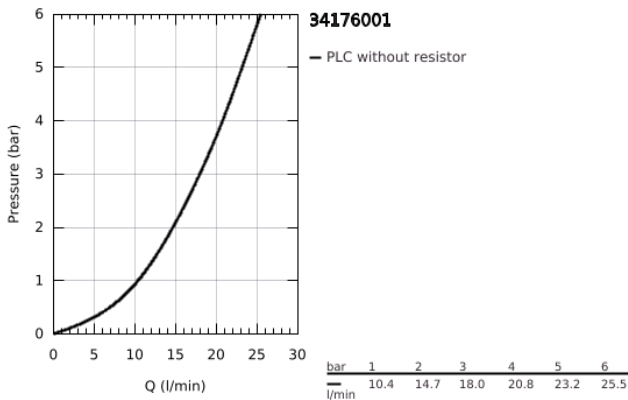

## 34 176 001 GROHTHERM 2000 THERMOSTATIC BATH MIXER 1/2"

### PRODUCT DESCRIPTION

- Colour: chrome
- pillar installation
- GROHE CoolTouch safety housing
- GROHE LongLife finish
- GROHE Aqua Paddles, ergonomically shaped handles
- GROHE TurboStat - compact cartridge with wax thermostatic element
- GROHE SafeStop - safety button at 38°C
- GROHE SafeStop Plus - optional temperature limiter at 43°C included
- integrated mixed water shut off
- GROHE AquaDimmer with multiple function:
  - flow control
  - diverter: bath/shower
  - integrated GROHE EcoButton (economy button with economy stop for shower)
- shower bottom outlet 1/2"
- spray pattern: GROHE XL Waterfall
- flow straightener
- built-in non return valves
- dirt strainers
- protected against backflow
- pillar unions with covered fixing