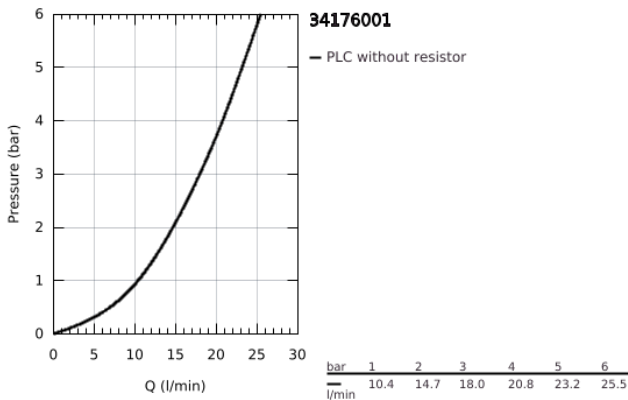

34 176 001 GROHTHERM 2000 THERMOSTATIC BATH MIXER 1/2"

PRODUCT DESCRIPTION

- Colour: chrome
- pillar installation
- GROHE CoolTouch safety housing
- GROHE LongLife finish
- GROHE Aqua Paddles, ergonomically shaped handles
- GROHE TurboStat - compact cartridge with wax thermoelement
- GROHE SafeStop - safety button at 38°C
- GROHE SafeStop Plus - optional temperature limiter at 43°C included
- integrated mixed water shut off
- GROHE AquaDimmer with multiple function:
 - flow control
 - diverter: bath/shower
 - FlowControl Button, one-button switch for full water flow to the shower
 - shower bottom outlet 1/2"
 - spray pattern: GROHE XL Waterfall
 - flow straightener
 - built-in non return valves
 - dirt strainers
- protected against backflow
- pillar unions with covered fixing

34 176 001 **GROHTHERM 2000 THERMOSTATIC BATH MIXER 1/2"**

SPARE PARTS

- 1: Shut-off handle (Spare part-nr. 47923000)
- 1.1: Cover cap (Spare part-nr. 4788300M)
- 2: Temperature limiter (Spare part-nr. 47925000)
- 3: Aquadimmer (Spare part-nr. 12433000)
- 4: Water flow (Spare part-nr. 47751000)
- 5: Temperature control handle (Spare part-nr. 47917000)
- 5.1: Cover cap (Spare part-nr. 4788300M)
- 6: retaining ring (Spare part-nr. 47743000)
- 7: Thermostatic compact cartridge 1/2" (Spare part-nr. 47439000)
- 8: Pillar union 1/2" (Spare part-nr. 12092000)
- 9: Water flow (Spare part-nr. 47924000)
- 10: Socket spanner (Spare part-nr. 19332000)*
- 11: GROHE TurboStat cartridge 1/2" (Spare part-nr. 47175000)*