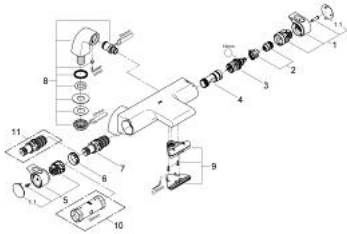

### PRODUCT DESCRIPTION

- Colour: chrome
- pillar installation
- GROHE CoolTouch safety housing
- GROHE LongLife finish
- GROHE Aqua Paddles, ergonomically shaped handles
- GROHE TurboStat - compact cartridge with wax thermostatic element
- GROHE SafeStop - safety button at 38°C
- GROHE SafeStop Plus - optional temperature limiter at 43°C included
- integrated mixed water shut off
- GROHE AquaDimmer with multiple function:
  - flow control
  - diverter: bath/shower
  - integrated GROHE EcoButton (economy button with economy stop for shower)
- shower bottom outlet 1/2"
- spray pattern: GROHE XL Waterfall
- flow straightener
- built-in non return valves
- dirt strainers
- protected against backflow
- pillar unions with covered fixing

34 176 001 **GROHTHERM 2000 THERMOSTATIC BATH MIXER 1/2"**

**SPARE PARTS**

- 1: Shut-off handle (Spare part-nr. 47923000)
- 1.1: Cover cap (Spare part-nr. 4788300M)
- 2: Temperature limiter (Spare part-nr. 47925000)
- 3: Aquadimmer (Spare part-nr. 12433000)
- 4: Water flow (Spare part-nr. 47751000)
- 5: Temperature control handle (Spare part-nr. 47917000)
- 5.1: Cover cap (Spare part-nr. 4788300M)
- 6: retaining ring (Spare part-nr. 47743000)
- 7: Thermostatic compact cartridge 1/2" (Spare part-nr. 47439000)
- 8: Pillar union 1/2" (Spare part-nr. 12092000)
- 9: Water flow (Spare part-nr. 47924000)
- 10: Socket spanner (Spare part-nr. 19332000)\*
- 11: GROHE TurboStat cartridge 1/2" (Spare part-nr. 47175000)\*