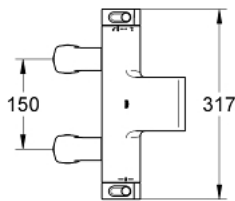

34 176 001 GROHTHERM 2000 THERMOSTATIC BATH MIXER 1/2"

PRODUCT DESCRIPTION

- Tyc: Chrome
- pillar installation
- GROHE CoolTouch safety housing
- GROHE LongLife finish
- GROHE Aqua Paddles, ergonomically shaped handles
- GROHE TurboStat - compact cartridge with wax thermoelement
- GROHE SafeStop safety button at 38°C (calibration required)
- GROHE SafeStop Plus - optional temperature limiter at 43°C included
- integrated mixed water shut off
- GROHE AquaDimmer with multiple function:
 - flow control
 - diverter: bath/shower
 - integrated GROHE EcoButton (economy button with economy stop for shower)
 - shower bottom outlet 1/2"
 -
 - flow straightener
 - built-in non return valves
 - dirt strainers
 - protected against backflow
 - pillar unions with covered fixing

34 176 001 **GROHTHERM 2000 THERMOSTATIC BATH MIXER 1/2"**

SPARE PARTS

- 1: Shut-off handle (Spare part-nr. 47923000)
- 1.1: Cover cap (Spare part-nr. 4788300M)
- 2: Stop (Spare part-nr. 47925000)
- 3: Aquadimmer (Spare part-nr. 12433000)
- 4: Water flow (Spare part-nr. 47751000)
- 5: Temperature control handle (Spare part-nr. 47917000)
- 5.1: Cover cap (Spare part-nr. 4788300M)
- 6: Fitting ring (Spare part-nr. 47743000)
- 7: Thermostatic compact cartridge 1/2" (Spare part-nr. 47439000)
- 8: Pillar union 1/2" (Spare part-nr. 12092000)
- 9: Water flow (Spare part-nr. 47924000)
- 10: Socket spanner (Spare part-nr. 19332000)*
- 11: GROHE TurboStat cartridge 1/2" (Spare part-nr. 47175000)*