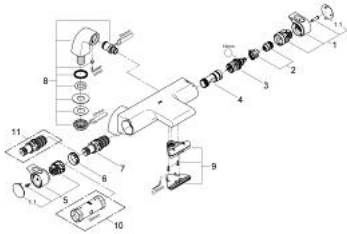

34 176 001 GROHTHERM 2000 THERMOSTATIC BATH MIXER 1/2"

PRODUCT DESCRIPTION

- Түс: Chrome
- pillar installation
- GROHE CoolTouch safety housing
- GROHE LongLife finish
- GROHE Aqua Paddles, ergonomically shaped handles
- GROHE TurboStat - compact cartridge with wax thermostatic element
- GROHE SafeStop safety button at 38°C (calibration required)
- GROHE SafeStop Plus - optional temperature limiter at 43°C included
- integrated mixed water shut off
- GROHE AquaDimmer with multiple function:
 - flow control
 - переключатель: ванна/душ
 - FlowControl Button, one-button switch for full water flow to the shower
 - shower bottom outlet 1/2"
 -
 - flow straightener
 - built-in non return valves
 - dirt strainers
 - protected against backflow
 - pillar unions with covered fixing

34 176 001 **GROHTHERM 2000 THERMOSTATIC BATH MIXER 1/2"**

SPARE PARTS

- 1: Shut-off handle (Spare part-nr. 47923000)
- 1.1: Cover cap (Spare part-nr. 4788300M)
- 2: Stop (Spare part-nr. 47925000)
- 3: Aquadimmer (Spare part-nr. 12433000)
- 4: Water flow (Spare part-nr. 47751000)
- 5: Temperature control handle (Spare part-nr. 47917000)
- 5.1: Cover cap (Spare part-nr. 4788300M)
- 6: Fitting ring (Spare part-nr. 47743000)
- 7: Thermostatic compact cartridge 1/2" (Spare part-nr. 47439000)
- 8: Pillar union 1/2" (Spare part-nr. 12092000)
- 9: Water flow (Spare part-nr. 47924000)
- 10: Socket spanner (Spare part-nr. 19332000)*
- 11: GROHE TurboStat cartridge 1/2" (Spare part-nr. 47175000)*