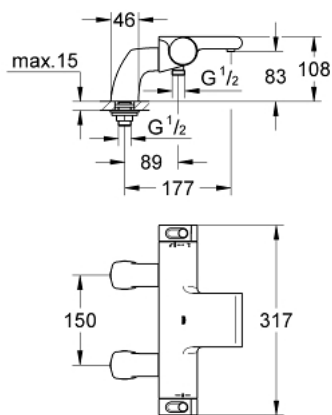

34 176 001 GROHTHERM 2000 THERMOSTATIC BATH MIXER 1/2"

PRODUCT DESCRIPTION

- Түс: Chrome
- pillar installation
- GROHE CoolTouch safety housing
- GROHE LongLife finish
- GROHE Aqua Paddles, ergonomically shaped handles
- GROHE TurboStat - compact cartridge with wax thermostatic element
- GROHE SafeStop safety button at 38°C (calibration required)
- GROHE SafeStop Plus - optional temperature limiter at 43°C included
- integrated mixed water shut off
- GROHE AquaDimmer with multiple function:
 - flow control
 - переключатель: ванна/душ
 - FlowControl Button, one-button switch for full water flow to the shower
 - shower bottom outlet 1/2"
 -
 - flow straightener
 - built-in non return valves
 - dirt strainers
 - protected against backflow
 - pillar unions with covered fixing

34 176 001 **GROHTHERM 2000 THERMOSTATIC BATH MIXER 1/2"**

SPARE PARTS

- 1: Shut-off handle (Spare part-nr. 47923000)
- 1.1: Cover cap (Spare part-nr. 4788300M)
- 2: Stop (Spare part-nr. 47925000)
- 3: Aquadimmer (Spare part-nr. 12433000)
- 4: Water flow (Spare part-nr. 47751000)
- 5: Temperature control handle (Spare part-nr. 47917000)
- 5.1: Cover cap (Spare part-nr. 4788300M)
- 6: Fitting ring (Spare part-nr. 47743000)
- 7: Thermostatic compact cartridge 1/2" (Spare part-nr. 47439000)
- 8: Pillar union 1/2" (Spare part-nr. 12092000)
- 9: Water flow (Spare part-nr. 47924000)
- 10: Socket spanner (Spare part-nr. 19332000)*
- 11: GROHE TurboStat cartridge 1/2" (Spare part-nr. 47175000)*