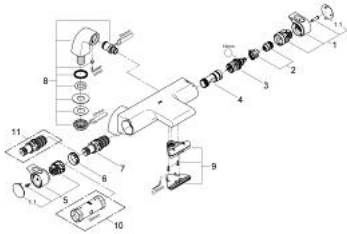

34 176 001 GROHTHERM 2000 THERMOSTATIC BATH MIXER 1/2"

PRODUCT DESCRIPTION

- Tyc: Chrome
- pillar installation
- GROHE CoolTouch safety housing
- GROHE LongLife finish
- GROHE Aqua Paddles, ergonomically shaped handles
- GROHE TurboStat - compact cartridge with wax thermoelement
- GROHE SafeStop safety button at 38°C (calibration required)
- GROHE SafeStop Plus - optional temperature limiter at 43°C included
- integrated mixed water shut off
- GROHE AquaDimmer with multiple function:
 - flow control
 - diverter: bath/shower
 - integrated GROHE EcoButton (economy button with economy stop for shower)
 - shower bottom outlet 1/2"
 -
 - flow straightener
 - built-in non return valves
 - dirt strainers
 - protected against backflow
 - pillar unions with covered fixing

34 176 001 **GROHTHERM 2000 THERMOSTATIC BATH MIXER 1/2"**

SPARE PARTS

- 1: Shut-off handle (Spare part-nr. 47923000)
- 1.1: Cover cap (Spare part-nr. 4788300M)
- 2: Stop (Spare part-nr. 47925000)
- 3: Aquadimmer (Spare part-nr. 12433000)
- 4: Water flow (Spare part-nr. 47751000)
- 5: Temperature control handle (Spare part-nr. 47917000)
- 5.1: Cover cap (Spare part-nr. 4788300M)
- 6: Fitting ring (Spare part-nr. 47743000)
- 7: Thermostatic compact cartridge 1/2" (Spare part-nr. 47439000)
- 8: Pillar union 1/2" (Spare part-nr. 12092000)
- 9: Water flow (Spare part-nr. 47924000)
- 10: Socket spanner (Spare part-nr. 19332000)*
- 11: GROHE TurboStat cartridge 1/2" (Spare part-nr. 47175000)*