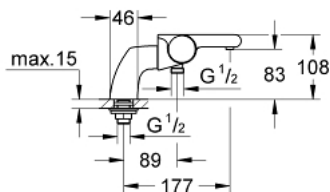

34 176 001 GROHTHERM 2000 THERMOSTATIC BATH MIXER 1/2"

PRODUCT DESCRIPTION

- Tyc: Chrome
- pillar installation
- GROHE CoolTouch safety housing
- GROHE LongLife finish
- GROHE Aqua Paddles, ergonomically shaped handles
- GROHE TurboStat - compact cartridge with wax thermoelement
- GROHE SafeStop safety button at 38°C (calibration required)
- GROHE SafeStop Plus - optional temperature limiter at 43°C included
- integrated mixed water shut off
- GROHE AquaDimmer with multiple function:
 - flow control
 - diverter: bath/shower
 - integrated GROHE EcoButton (economy button with economy stop for shower)
 - shower bottom outlet 1/2"
 -
 - flow straightener
 - built-in non return valves
 - dirt strainers
 - protected against backflow
 - pillar unions with covered fixing

34 176 001 **GROHTHERM 2000 THERMOSTATIC BATH MIXER 1/2"**

SPARE PARTS

- 1: Shut-off handle (Spare part-nr. 47923000)
- 1.1: Cover cap (Spare part-nr. 4788300M)
- 2: Stop (Spare part-nr. 47925000)
- 3: Aquadimmer (Spare part-nr. 12433000)
- 4: Water flow (Spare part-nr. 47751000)
- 5: Temperature control handle (Spare part-nr. 47917000)
- 5.1: Cover cap (Spare part-nr. 4788300M)
- 6: Fitting ring (Spare part-nr. 47743000)
- 7: Thermostatic compact cartridge 1/2" (Spare part-nr. 47439000)
- 8: Pillar union 1/2" (Spare part-nr. 12092000)
- 9: Water flow (Spare part-nr. 47924000)
- 10: Socket spanner (Spare part-nr. 19332000)*
- 11: GROHE TurboStat cartridge 1/2" (Spare part-nr. 47175000)*