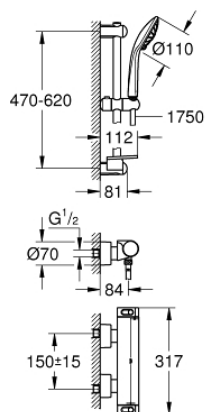

## 34 195 001 GROHTHERM 2000 THERMOSTATIC SHOWER MIXER 1/2" WITH SHOWER SET

### PRODUCT DESCRIPTION

- Tyc: Chrome
- consisting of:
  - Grohtherm 2000 thermostatic shower mixer(34 169)
  - Euphoria 110 Massage shower set, 600 mm (27 231 001)

### SPARE PARTS

- 1: Shut-off handle Aqua Paddle (Spare part-nr. 47916000)
  - 1.1: Cover cap (Spare part-nr. 4788300M)
  - 2: Ceramic headpart 1/2" (Spare part-nr. 45346000)
  - 2.1: O-ring  $\varnothing$  18.2 x  $\varnothing$  1.7 (Spare part-nr. 0392400M)
  - 3: Temperature control handle (Spare part-nr. 47917000)
  - 3.1: Cover cap (Spare part-nr. 4788300M)
  - 4: Fitting ring (Spare part-nr. 47743000)
  - 5: Thermostatic compact cartridge 1/2" (Spare part-nr. 47439000)
  - 6: Non-return valve (Spare part-nr. 47189000)
  - 6.1: Dirt strainer (Spare part-nr. 0726400M)
  - 6.2: Non-return valve (Spare part-nr. 08565000)
  - 6.3: O-ring  $\varnothing$  17 x  $\varnothing$  2 (Spare part-nr. 0305500M)
  - 7: S-union (Spare part-nr. 12693000)
  - 8: Dirt strainer (Spare part-nr. 0700200M)
  - 9: Shower rail holder (Spare part-nr. 48100000)
  - 10: Shower rail holder (Spare part-nr. 48098000)
  - 11: Glide element (Spare part-nr. 48099000)
  - 12: Extension set, 30 mm (Spare part-nr. 46238000)\*
  - 13: Socket spanner (Spare part-nr. 19332000)\*
  - 14: GROHE TurboStat cartridge 1/2" (Spare part-nr. 47175000)\*
  - 15: Special spanner (Spare part-nr. 19377000)\*
- \* Optional accessories