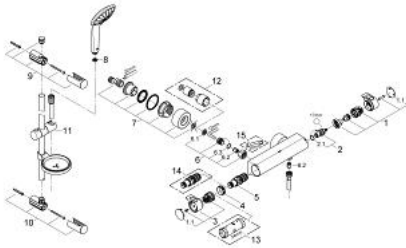

## 34 195 001 GROHTHERM 2000 THERMOSTATIC SHOWER MIXER 1/2" WITH SHOWER SET

### PRODUCT DESCRIPTION

- Tyc: Chrome
- consisting of:
  - Grohtherm 2000 thermostatic shower mixer(34 169)
  - Euphoria 110 Massage shower set, 600 mm (27 231 001)

### SPARE PARTS

- 1: Shut-off handle Aqua Paddle (Spare part-nr. 47916000)
  - 1.1: Cover cap (Spare part-nr. 4788300M)
  - 2: Ceramic headpart 1/2" (Spare part-nr. 45346000)
  - 2.1: O-ring  $\varnothing$  18.2 x  $\varnothing$  1.7 (Spare part-nr. 0392400M)
  - 3: Temperature control handle (Spare part-nr. 47917000)
  - 3.1: Cover cap (Spare part-nr. 4788300M)
  - 4: Fitting ring (Spare part-nr. 47743000)
  - 5: Thermostatic compact cartridge 1/2" (Spare part-nr. 47439000)
  - 6: Non-return valve (Spare part-nr. 47189000)
  - 6.1: Dirt strainer (Spare part-nr. 0726400M)
  - 6.2: Non-return valve (Spare part-nr. 08565000)
  - 6.3: O-ring  $\varnothing$  17 x  $\varnothing$  2 (Spare part-nr. 0305500M)
  - 7: S-union (Spare part-nr. 12693000)
  - 8: Dirt strainer (Spare part-nr. 0700200M)
  - 9: Shower rail holder (Spare part-nr. 48100000)
  - 10: Shower rail holder (Spare part-nr. 48098000)
  - 11: Glide element (Spare part-nr. 48099000)
  - 12: Extension set, 30 mm (Spare part-nr. 46238000)\*
  - 13: Socket spanner (Spare part-nr. 19332000)\*
  - 14: GROHE TurboStat cartridge 1/2" (Spare part-nr. 47175000)\*
  - 15: Special spanner (Spare part-nr. 19377000)\*
- \* Optional accessories