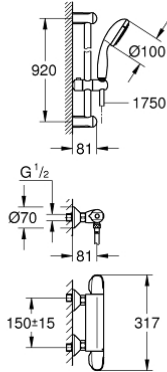

34 256 004 **GROHTHERM 1000 THERMOSTATIC SHOWER MIXER 1/2" WITH SHOWER SET**

**PRODUCT DESCRIPTION**

- Colour: chrome
- consisting of:
- Grohtherm 1000 NEW thermostatic shower mixer 1/2"
- (34 143 003)
- Tempesta shower set II, 900 mm (27 646)

## 34 256 004 GROHTHERM 1000 THERMOSTATIC SHOWER MIXER 1/2" WITH SHOWER SET

### SPARE PARTS

- 1: Shut-off handle (Spare part-nr. 47972000)
- 1.1: Cover cap (Spare part-nr. 4797400M)
- 2: Ceramic headpart 1/2" (Spare part-nr. 45346000)
- 2.1: O-Ring  $\varnothing 18,2 \times \varnothing 1,7$  (Spare part-nr. 0392400M)
- 3: Temperature control handle (Spare part-nr. 47973000)
- 3.1: Cover cap (Spare part-nr. 4797400M)
- 4: retaining ring (Spare part-nr. 47743000)
- 5: Thermostatic compact cartridge 1/2" (Spare part-nr. 47439000)
- 6: Race (Spare part-nr. 47975000)
- 7: Non-return valve (Spare part-nr. 08565000)
- 8: Non-return valve (Spare part-nr. 47189000)
- 8.1: Filter (Spare part-nr. 0726400M)
- 8.2: Non-return valve (Spare part-nr. 08565000)
- 8.3: O-Ring  $\varnothing 17 \times \varnothing 2$  (Spare part-nr. 0305500M)
- 9: S-union (Spare part-nr. 12075000)
- 9.1: Seal (Spare part-nr. 0138600M)
- 9.2: Escutcheon (Spare part-nr. 0221000M)
- 10: Glide element (Spare part-nr. 48099000)
- 11: Shower rail holder (Spare part-nr. 48098000)
- 12: Dirt strainer (Spare part-nr. 0700200M)
- 13: Extension 3/4", 20 mm (Spare part-nr. 0713000M)\*
- 14: Special spanner (Spare part-nr. 19377000)\*
- 15: Socket spanner (Spare part-nr. 19332000)\*
- 16: GROHE TurboStat cartridge 1/2" (Spare part-nr. 47175000)\*