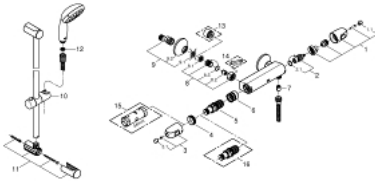

34 256 004 **GROHTHERM 1000 THERMOSTATIC SHOWER MIXER 1/2" WITH SHOWER SET**

**PRODUCT DESCRIPTION**

- Colour: chrome
- consisting of:
- Grohtherm 1000 NEW thermostatic shower mixer 1/2"
- (34 143 003)
- Tempesta shower set II, 900 mm (27 646)

## 34 256 004 GROHTHERM 1000 THERMOSTATIC SHOWER MIXER 1/2" WITH SHOWER SET

### SPARE PARTS

- 1: Shut-off handle (Spare part-nr. 47972000)
- 1.1: Cover cap (Spare part-nr. 4797400M)
- 2: Ceramic headpart 1/2" (Spare part-nr. 45346000)
- 2.1: O-Ring  $\varnothing 18,2 \times \varnothing 1,7$  (Spare part-nr. 0392400M)
- 3: Temperature control handle (Spare part-nr. 47973000)
- 3.1: Cover cap (Spare part-nr. 4797400M)
- 4: retaining ring (Spare part-nr. 47743000)
- 5: Thermostatic compact cartridge 1/2" (Spare part-nr. 47439000)
- 6: Race (Spare part-nr. 47975000)
- 7: Non-return valve (Spare part-nr. 08565000)
- 8: Non-return valve (Spare part-nr. 47189000)
- 8.1: Filter (Spare part-nr. 0726400M)
- 8.2: Non-return valve (Spare part-nr. 08565000)
- 8.3: O-Ring  $\varnothing 17 \times \varnothing 2$  (Spare part-nr. 0305500M)
- 9: S-union (Spare part-nr. 12075000)
- 9.1: Seal (Spare part-nr. 0138600M)
- 9.2: Escutcheon (Spare part-nr. 0221000M)
- 10: Glide element (Spare part-nr. 48099000)
- 11: Shower rail holder (Spare part-nr. 48098000)
- 12: Dirt strainer (Spare part-nr. 0700200M)
- 13: Extension 3/4", 20 mm (Spare part-nr. 0713000M)\*
- 14: Special spanner (Spare part-nr. 19377000)\*
- 15: Socket spanner (Spare part-nr. 19332000)\*
- 16: GROHE TurboStat cartridge 1/2" (Spare part-nr. 47175000)\*