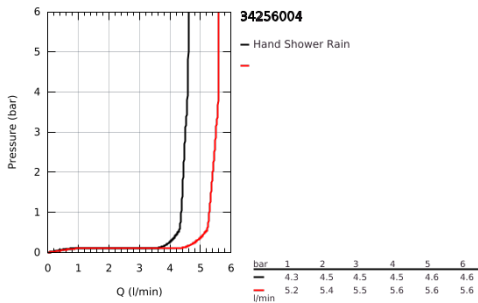

34 256 004 **GROHTHERM 1000 THERMOSTATIC SHOWER MIXER 1/2" WITH SHOWER SET**

**PRODUCT DESCRIPTION**

- Colour: chrome
- consisting of:
- Grohtherm 1000 NEW thermostatic shower mixer 1/2"
- (34 143 003)
- Tempesta shower set II, 900 mm (27 646)

## 34 256 004 GROHTHERM 1000 THERMOSTATIC SHOWER MIXER 1/2" WITH SHOWER SET