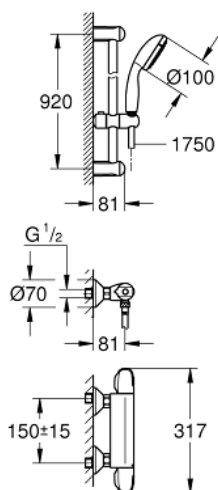

## 34 256 004 GROHTHERM 1000 THERMOSTATIC SHOWER MIXER 1/2" WITH SHOWER SET

### PRODUCT DESCRIPTION

- Tyc: Chrome
- consisting of:
  - Grohtherm 1000 thermostatic shower mixer 1/2"
  - (34 143 003)
  - Tempesta shower set II, 900 mm (27 646)

### SPARE PARTS

- 1: Shut-off handle (Spare part-nr. 47972000)
- 1.1: Cover cap (Spare part-nr. 4797400M)
- 2: Ceramic headpart 1/2" (Spare part-nr. 45346000)
- 2.1: O-ring  $\varnothing$  18.2 x  $\varnothing$  1.7 (Spare part-nr. 0392400M)
- 3: Temperature control handle (Spare part-nr. 47973000)
- 3.1: Cover cap (Spare part-nr. 4797400M)
- 4: Fitting ring (Spare part-nr. 47743000)
- 5: Thermostatic compact cartridge 1/2" (Spare part-nr. 47439000)
- 6: Race (Spare part-nr. 47975000)
- 7: Non-return valve (Spare part-nr. 08565000)
- 8: Non-return valve (Spare part-nr. 47189000)
- 8.1: Dirt strainer (Spare part-nr. 0726400M)
- 8.2: Non-return valve (Spare part-nr. 08565000)
- 8.3: O-ring  $\varnothing$  17 x  $\varnothing$  2 (Spare part-nr. 0305500M)
- 9: S-union (Spare part-nr. 12075000)
- 9.1: Seal (Spare part-nr. 0138600M)
- 9.2: Escutcheon (Spare part-nr. 0221000M)
- 10: Glide element (Spare part-nr. 48099000)
- 11: Shower rail holder (Spare part-nr. 48098000)
- 12: Dirt strainer (Spare part-nr. 0700200M)
- 13: Extension 3/4", 20 mm (Spare part-nr. 0713000M)\*
- 14: Special spanner (Spare part-nr. 19377000)\*
- 15: Socket spanner (Spare part-nr. 19332000)\*
- 16: GROHE TurboStat cartridge 1/2" (Spare part-nr. 47175000)\*