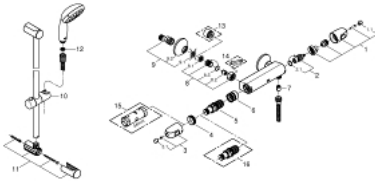

## 34 256 004 GROHTHERM 1000 THERMOSTATIC SHOWER MIXER 1/2" WITH SHOWER SET

### PRODUCT DESCRIPTION

- Tyc: Chrome
- consisting of:
  - Grohtherm 1000 thermostatic shower mixer 1/2"
  - (34 143 003)
  - Tempesta shower set II, 900 mm (27 646)

### SPARE PARTS

- 1: Shut-off handle (Spare part-nr. 47972000)
- 1.1: Cover cap (Spare part-nr. 4797400M)
- 2: Ceramic headpart 1/2" (Spare part-nr. 45346000)
- 2.1: O-ring  $\varnothing$  18.2 x  $\varnothing$  1.7 (Spare part-nr. 0392400M)
- 3: Temperature control handle (Spare part-nr. 47973000)
- 3.1: Cover cap (Spare part-nr. 4797400M)
- 4: Fitting ring (Spare part-nr. 47743000)
- 5: Thermostatic compact cartridge 1/2" (Spare part-nr. 47439000)
- 6: Race (Spare part-nr. 47975000)
- 7: Non-return valve (Spare part-nr. 08565000)
- 8: Non-return valve (Spare part-nr. 47189000)
- 8.1: Dirt strainer (Spare part-nr. 0726400M)
- 8.2: Non-return valve (Spare part-nr. 08565000)
- 8.3: O-ring  $\varnothing$  17 x  $\varnothing$  2 (Spare part-nr. 0305500M)
- 9: S-union (Spare part-nr. 12075000)
- 9.1: Seal (Spare part-nr. 0138600M)
- 9.2: Escutcheon (Spare part-nr. 0221000M)
- 10: Glide element (Spare part-nr. 48099000)
- 11: Shower rail holder (Spare part-nr. 48098000)
- 12: Dirt strainer (Spare part-nr. 0700200M)
- 13: Extension 3/4", 20 mm (Spare part-nr. 0713000M)\*
- 14: Special spanner (Spare part-nr. 19377000)\*
- 15: Socket spanner (Spare part-nr. 19332000)\*
- 16: GROHE TurboStat cartridge 1/2" (Spare part-nr. 47175000)\*