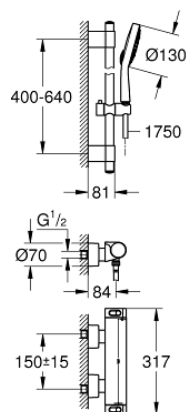

## 34 281 001 GROHTHERM 2000 THERMOSTATIC SHOWER MIXER 1/2" WITH SHOWER SET

### PRODUCT DESCRIPTION

- Colour: chrome
- consisting of:
  - Grohtherm 2000 thermostatic shower mixer (34 169)
  - Power&Soul Cosmopolitan shower set 130/600 mm rail (27 731 000)

### SPARE PARTS

- 1: Shut-off handle Aqua Paddle (Spare part-nr. 47916000)
  - 1.1: Cover cap (Spare part-nr. 4788300M)
  - 2: Ceramic headpart 1/2" (Spare part-nr. 45346000)
  - 2.1: O-Ring  $\varnothing 18,2 \times \varnothing 1,7$  (Spare part-nr. 0392400M)
  - 3: Temperature control handle (Spare part-nr. 47917000)
  - 3.1: Cover cap (Spare part-nr. 4788300M)
  - 4: retaining ring (Spare part-nr. 47743000)
  - 5: Thermostatic compact cartridge 1/2" (Spare part-nr. 47439000)
  - 6: Non-return valve (Spare part-nr. 47189000)
  - 6.1: Filter (Spare part-nr. 0726400M)
  - 6.2: Non-return valve (Spare part-nr. 08565000)
  - 6.3: O-Ring  $\varnothing 17 \times \varnothing 2$  (Spare part-nr. 0305500M)
  - 7: S-union (Spare part-nr. 12693000)
  - 8: Dirt strainer (Spare part-nr. 0700200M)
  - 9: Cover cap (Spare part-nr. 45922000)
  - 10: Shower rail holder (Spare part-nr. 48333000)
  - 11: Glide element (Spare part-nr. 48177000)\*
  - 12: Compensation disc (Spare part-nr. 45914XE0)\*
  - 13: Extension 30 (Spare part-nr. 46238000)\*
  - 14: Socket spanner (Spare part-nr. 19332000)\*
  - 15: GROHE TurboStat cartridge 1/2" (Spare part-nr. 47175000)\*
  - 16: Special spanner (Spare part-nr. 19377000)\*
- \* Optional accessories