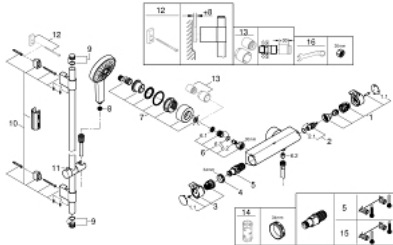

## 34 281 001 GROHTHERM 2000 THERMOSTATIC SHOWER MIXER 1/2" WITH SHOWER SET

### PRODUCT DESCRIPTION

- Colour: chrome
- consisting of:
  - Grohtherm 2000 thermostatic shower mixer (34 169)
  - Power&Soul Cosmopolitan shower set 130/600 mm rail (27 731 000)

### SPARE PARTS

- 1: Shut-off handle Aqua Paddle (Spare part-nr. 47916000)
  - 1.1: Cover cap (Spare part-nr. 4788300M)
  - 2: Ceramic headpart 1/2" (Spare part-nr. 45346000)
  - 2.1: O-Ring  $\varnothing 18,2 \times \varnothing 1,7$  (Spare part-nr. 0392400M)
  - 3: Temperature control handle (Spare part-nr. 47917000)
  - 3.1: Cover cap (Spare part-nr. 4788300M)
  - 4: retaining ring (Spare part-nr. 47743000)
  - 5: Thermostatic compact cartridge 1/2" (Spare part-nr. 47439000)
  - 6: Non-return valve (Spare part-nr. 47189000)
  - 6.1: Filter (Spare part-nr. 0726400M)
  - 6.2: Non-return valve (Spare part-nr. 08565000)
  - 6.3: O-Ring  $\varnothing 17 \times \varnothing 2$  (Spare part-nr. 0305500M)
  - 7: S-union (Spare part-nr. 12693000)
  - 8: Dirt strainer (Spare part-nr. 0700200M)
  - 9: Cover cap (Spare part-nr. 45922000)
  - 10: Shower rail holder (Spare part-nr. 48333000)
  - 11: Glide element (Spare part-nr. 48177000)\*
  - 12: Compensation disc (Spare part-nr. 45914XE0)\*
  - 13: Extension 30 (Spare part-nr. 46238000)\*
  - 14: Socket spanner (Spare part-nr. 19332000)\*
  - 15: GROHE TurboStat cartridge 1/2" (Spare part-nr. 47175000)\*
  - 16: Special spanner (Spare part-nr. 19377000)\*
- \* Optional accessories