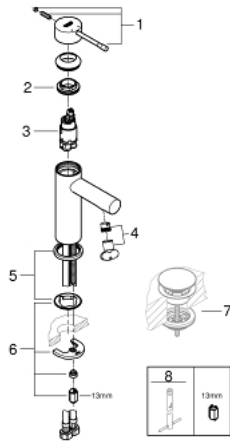

34 294 001 **ESSENCE BASIN MIXER 1/2"**  
**S-SIZE**

**PRODUCT DESCRIPTION**

- Colour: chrome
- single hole installation
- metal lever
- GROHE SilkMove 28 mm ceramic cartridge
- with temperature limiter
- GROHE LongLife finish
- GROHE EcoJoy mousseur 5.7 l/min
- GROHE FastFixation Plus installation system
- smooth body
- flexible connection hoses
- min. recommended pressure 1.0 bar

34 294 001 ESSENCE BASIN MIXER 1/2"  
S-SIZE

**SPARE PARTS**

- 1: Lever (Spare part-nr. 46917000)
  - 2: retaining ring (Spare part-nr. 46715000)
  - 3: Cartridge (Spare part-nr. 46580000)
  - 4: Mousseur (Spare part-nr. 46765000)
  - 5: Escutcheon (Spare part-nr. 48603000)
  - 6: Shank mounting kit (Spare part-nr. 46645000)
  - 7: Waste set with push-open plug (Spare part-nr. 65807000)\*
  - 8: Mounting wrench (Spare part-nr. 19017000)\*
- \* Optional accessories