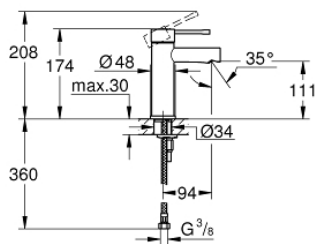

34 294 001 **ESSENCE BASIN MIXER 1/2"**  
**S-SIZE**

**PRODUCT DESCRIPTION**

- Colour: chrome
- single hole installation
- metal lever
- GROHE SilkMove 28 mm ceramic cartridge
- with temperature limiter
- GROHE LongLife finish
- GROHE EcoJoy mousseur 5.7 l/min
- GROHE FastFixation Plus installation system
- smooth body
- flexible connection hoses
- min. recommended pressure 1.0 bar

34 294 001 ESSENCE BASIN MIXER 1/2"  
S-SIZE

**SPARE PARTS**

- 1: Lever (Spare part-nr. 46917000)
  - 2: retaining ring (Spare part-nr. 46715000)
  - 3: Cartridge (Spare part-nr. 46580000)
  - 4: Mousseur (Spare part-nr. 46765000)
  - 5: Escutcheon (Spare part-nr. 48603000)
  - 6: Shank mounting kit (Spare part-nr. 46645000)
  - 7: Waste set with push-open plug (Spare part-nr. 65807000)\*
  - 8: Mounting wrench (Spare part-nr. 19017000)\*
- \* Optional accessories