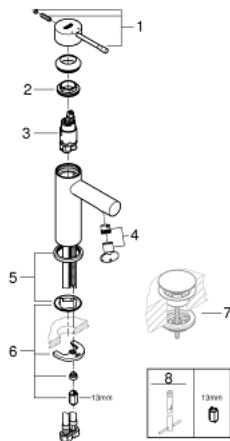

34 294 001 ESSENCE BASIN MIXER 1/2" S-SIZE

PRODUCT DESCRIPTION

- Colour: chrome
- single hole installation
- metal lever
- GROHE SilkMove 28 mm ceramic cartridge
- with temperature limiter
- GROHE LongLife finish
- GROHE EcoJoy - less water, perfect flow
- maximum flow rate (at 3 bar): 5.7 l/min
- GROHE FastFixation Plus installation system
- smooth body
- flexible connection hoses
- min. recommended pressure 1.0 bar

34 294 001 **ESSENCE BASIN MIXER 1/2"**
S-SIZE

SPARE PARTS

- 1: Lever (Spare part-nr. 46917000)
 - 2: retaining ring (Spare part-nr. 46715000)
 - 3: Cartridge (Spare part-nr. 46580000)
 - 4: Mousseur (Spare part-nr. 46765000)
 - 5: Escutcheon (Spare part-nr. 48603000)
 - 6: Shank mounting kit (Spare part-nr. 46645000)
 - 7: Waste set with push-open plug (Spare part-nr. 65807000)*
 - 8: Mounting wrench (Spare part-nr. 19017000)*
- * Optional accessories