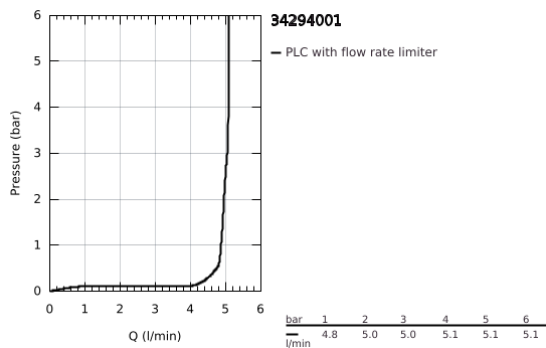

34 294 001 ESSENCE BASIN MIXER 1/2" S-SIZE

PRODUCT DESCRIPTION

- Colour: chrome
- single hole installation
- metal lever
- GROHE SilkMove 28 mm ceramic cartridge
- with temperature limiter
- GROHE LongLife finish
- GROHE EcoJoy - less water, perfect flow
- maximum flow rate (at 3 bar): 5.7 l/min
- GROHE FastFixation Plus installation system
- smooth body
- flexible connection hoses
- min. recommended pressure 1.0 bar

34 294 001 **ESSENCE BASIN MIXER 1/2"**
S-SIZE

SPARE PARTS

- 1: Lever (Spare part-nr. 46917000)
 - 2: retaining ring (Spare part-nr. 46715000)
 - 3: Cartridge (Spare part-nr. 46580000)
 - 4: Mousseur (Spare part-nr. 46765000)
 - 5: Escutcheon (Spare part-nr. 48603000)
 - 6: Shank mounting kit (Spare part-nr. 46645000)
 - 7: Waste set with push-open plug (Spare part-nr. 65807000)*
 - 8: Mounting wrench (Spare part-nr. 19017000)*
- * Optional accessories