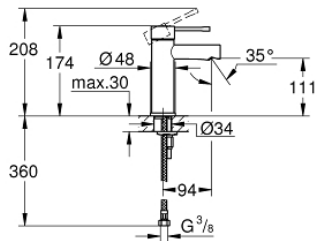

34 294 001 ESSENCE BASIN MIXER 1/2" S-SIZE

PRODUCT DESCRIPTION

- Colour: chrome
- single hole installation
- metal lever
- GROHE SilkMove 28 mm ceramic cartridge
- with temperature limiter
- GROHE LongLife finish
- GROHE EcoJoy - less water, perfect flow
- maximum flow rate (at 3 bar): 5.7 l/min
- GROHE FastFixation Plus installation system
- smooth body
- flexible connection hoses
- min. recommended pressure 1.0 bar

34 294 001 **ESSENCE BASIN MIXER 1/2"**
S-SIZE

SPARE PARTS

- 1: Lever (Spare part-nr. 46917000)
 - 2: retaining ring (Spare part-nr. 46715000)
 - 3: Cartridge (Spare part-nr. 46580000)
 - 4: Mousseur (Spare part-nr. 46765000)
 - 5: Escutcheon (Spare part-nr. 48603000)
 - 6: Shank mounting kit (Spare part-nr. 46645000)
 - 7: Waste set with push-open plug (Spare part-nr. 65807000)*
 - 8: Mounting wrench (Spare part-nr. 19017000)*
- * Optional accessories