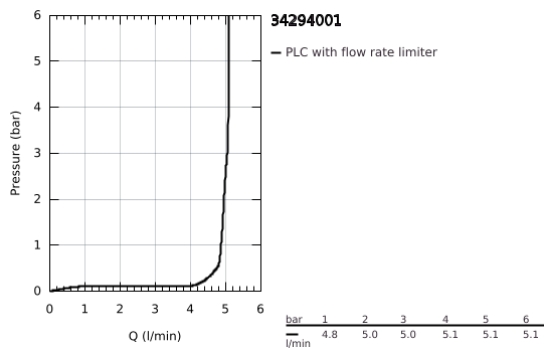

34 294 001 **ESSENCE BASIN MIXER 1/2"**  
**S-SIZE**

**PRODUCT DESCRIPTION**

- Colour: chrome
- single hole installation
- metal lever
- GROHE SilkMove 28 mm ceramic cartridge
- with temperature limiter
- GROHE LongLife finish
- GROHE EcoJoy mousseur 5.7 l/min
- GROHE FastFixation Plus installation system
- smooth body
- flexible connection hoses
- min. recommended pressure 1.0 bar

34 294 001 ESSENCE BASIN MIXER 1/2"  
S-SIZE

**SPARE PARTS**

- 1: Lever (Spare part-nr. 46917000)
  - 2: retaining ring (Spare part-nr. 46715000)
  - 3: Cartridge (Spare part-nr. 46580000)
  - 4: Mousseur (Spare part-nr. 46765000)
  - 5: Escutcheon (Spare part-nr. 48603000)
  - 6: Shank mounting kit (Spare part-nr. 46645000)
  - 7: Waste set with push-open plug (Spare part-nr. 65807000)\*
  - 8: Mounting wrench (Spare part-nr. 19017000)\*
- \* Optional accessories