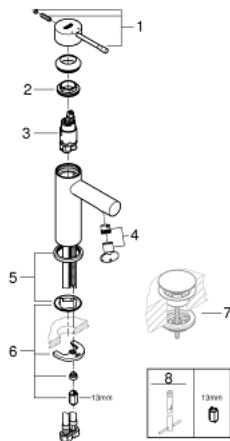

34 294 001 **ESSENCE BASIN MIXER 1/2"**
S-SIZE

PRODUCT DESCRIPTION

- Tyc: Chrome
- single hole installation
- metal lever
- GROHE SilkMove 28 mm ceramic cartridge
- with temperature limiter
- GROHE LongLife finish
- GROHE EcoJoy - Less water, perfect flow
- maximum flow rate (at 3 bar): 5.7 l/min
- GROHE FastFixation Plus installation system
- smooth body
- flexible connection hoses
- min. recommended pressure 1.0 bar

34 294 001 **ESSENCE BASIN MIXER 1/2"**
S-SIZE

SPARE PARTS

- 1: Lever (Spare part-nr. 46917000)
 - 2: Fitting ring (Spare part-nr. 46715000)
 - 3: Cartridge (Spare part-nr. 46580000)
 - 4: Mousseur (Spare part-nr. 46765000)
 - 5: Escutcheon (Spare part-nr. 48603000)
 - 6: Shank mounting kit (Spare part-nr. 46645000)
 - 7: Waste set with push-open plug (Spare part-nr. 65807000)*
 - 8: Mounting wrench (Spare part-nr. 19017000)*
- * Optional accessories