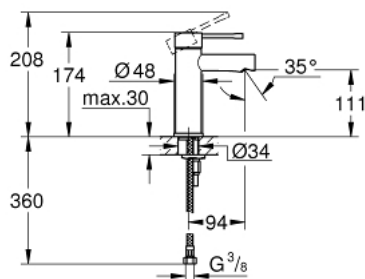

34 294 001 **ESSENCE BASIN MIXER 1/2"**
S-SIZE

PRODUCT DESCRIPTION

- Tyc: Chrome
- single hole installation
- metal lever
- GROHE SilkMove 28 mm ceramic cartridge
- with temperature limiter
- GROHE LongLife finish
- GROHE EcoJoy - Less water, perfect flow
- maximum flow rate (at 3 bar): 5.7 l/min
- GROHE FastFixation Plus installation system
- smooth body
- flexible connection hoses
- min. recommended pressure 1.0 bar

34 294 001 **ESSENCE BASIN MIXER 1/2"**
S-SIZE

SPARE PARTS

- 1: Lever (Spare part-nr. 46917000)
 - 2: Fitting ring (Spare part-nr. 46715000)
 - 3: Cartridge (Spare part-nr. 46580000)
 - 4: Mousseur (Spare part-nr. 46765000)
 - 5: Escutcheon (Spare part-nr. 48603000)
 - 6: Shank mounting kit (Spare part-nr. 46645000)
 - 7: Waste set with push-open plug (Spare part-nr. 65807000)*
 - 8: Mounting wrench (Spare part-nr. 19017000)*
- * Optional accessories