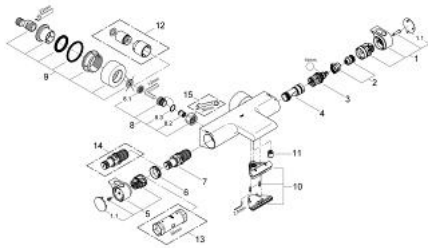

34 466 001 GROHTHERM 2000 THERMOSTATIC BATH MIXER 1/2"

PRODUCT DESCRIPTION

- Colour: chrome
- wall mounted
- 100% GROHE CoolTouch consisting of safety housing + S-unions with CoolTouch escutcheons
- GROHE LongLife finish
- GROHE Aqua Paddles, ergonomically shaped handles
- GROHE SafeStop - safety button at 38°C
- pre-installed GROHE SafeStop Plus
- GROHE TurboStat - compact cartridge with wax thermoelement
- integrated mixed water shut off
- GROHE AquaDimmer with multiple function:
 - integrated GROHE EcoButton (economy button with economy stop for shower)
- flow control
- shower bottom outlet 1/2"
- diverter: bath/shower
- spray pattern: GROHE XL Waterfall
- flow straightener
- built-in non return valves
- dirt strainers
- protected against backflow
- covered S-unions, CoolTouch escutcheons with wall sealing
- optional upgrade: GROHE EasyReach shower tray (18 608 001)
- integrated flow limiter 14 l/min in the shower outlet

34 466 001 **GROHTHERM 2000 THERMOSTATIC BATH MIXER 1/2"**

SPARE PARTS

- 1: Shut-off handle (Spare part-nr. 47923000)
- 1.1: Cover cap (Spare part-nr. 4788300M)
- 2: Temperature limiter (Spare part-nr. 47925000)
- 3: Aquadimmer (Spare part-nr. 12433000)
- 4: Water flow (Spare part-nr. 47751000)
- 5: Temperature control handle (Spare part-nr. 47926000)
- 6: retaining ring (Spare part-nr. 47743000)
- 7: Thermostatic compact cartridge 1/2" (Spare part-nr. 47885000)
- 8: Non-return valve (Spare part-nr. 47189000)
- 8.1: Filter (Spare part-nr. 0726400M)
- 8.2: Non-return valve (Spare part-nr. 08565000)
- 8.3: O-Ring Ø17 x Ø2 (Spare part-nr. 0305500M)
- 9: S-union (Spare part-nr. 12693000)
- 10: Water flow (Spare part-nr. 47924000)
- 11: Non-return valve (Spare part-nr. 47886000)
- 12: Extension 30 (Spare part-nr. 46238000)*
- 13: Socket spanner (Spare part-nr. 19332000)*
- 14: GROHE TurboStat cartridge 1/2" (Spare part-nr. 47175000)*
- 15: Special spanner (Spare part-nr. 19377000)*