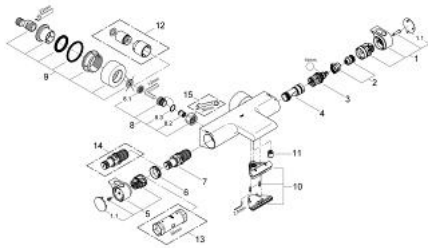

34 466 001 GROHTHERM 2000 THERMOSTATIC BATH MIXER 1/2"

PRODUCT DESCRIPTION

- Colour: chrome
- wall mounted
- 100% GROHE CoolTouch consisting of safety housing + S-unions with CoolTouch escutcheons
- GROHE LongLife finish
- GROHE Aqua Paddles, ergonomically shaped handles
- GROHE SafeStop - safety button at 38°C
- pre-installed GROHE SafeStop Plus
- GROHE TurboStat - compact cartridge with wax thermoelement
- integrated mixed water shut off
- GROHE AquaDimmer with multiple function:
 - FlowControl Button, one-button switch for full water flow to the shower
 - flow control
 - shower bottom outlet 1/2"
- diverter: bath/shower
- spray pattern: GROHE XL Waterfall
- flow straightener
- built-in non return valves
- dirt strainers
- protected against backflow
- covered S-unions, CoolTouch escutcheons with wall sealing
- optional upgrade: GROHE EasyReach shower tray (18 608 001)
- integrated flow limiter 14 l/min in the shower outlet

34 466 001 GROHTHERM 2000 THERMOSTATIC BATH MIXER 1/2"

SPARE PARTS

- 1: Shut-off handle (Spare part-nr. 47923000)
- 1.1: Cover cap (Spare part-nr. 4788300M)
- 2: Temperature limiter (Spare part-nr. 47925000)
- 3: Aquadimmer (Spare part-nr. 12433000)
- 4: Water flow (Spare part-nr. 47751000)
- 5: Temperature control handle (Spare part-nr. 47926000)
- 6: retaining ring (Spare part-nr. 47743000)
- 7: Thermostatic compact cartridge 1/2" (Spare part-nr. 47885000)
- 8: Non-return valve (Spare part-nr. 47189000)
- 8.1: Filter (Spare part-nr. 0726400M)
- 8.2: Non-return valve (Spare part-nr. 08565000)
- 8.3: O-Ring Ø17 x Ø2 (Spare part-nr. 0305500M)
- 9: S-union (Spare part-nr. 12693000)
- 10: Water flow (Spare part-nr. 47924000)
- 11: Non-return valve (Spare part-nr. 47886000)
- 12: Extension 30 (Spare part-nr. 46238000)*
- 13: Socket spanner (Spare part-nr. 19332000)*
- 14: GROHE TurboStat cartridge 1/2" (Spare part-nr. 47175000)*
- 15: Special spanner (Spare part-nr. 19377000)*