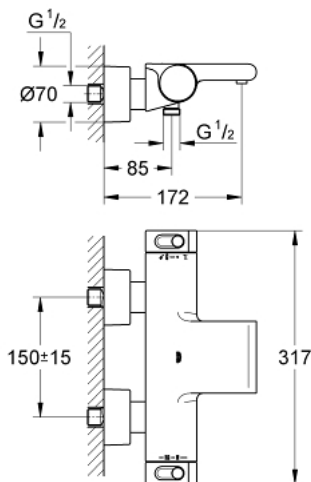

34 466 001 GROHTHERM 2000 THERMOSTATIC BATH MIXER 1/2"

PRODUCT DESCRIPTION

- Colour: chrome
- wall mounted
- 100% GROHE CoolTouch consisting of safety housing + S-unions with CoolTouch escutcheons
- GROHE LongLife finish
- GROHE Aqua Paddles, ergonomically shaped handles
- GROHE SafeStop - safety button at 38°C
- pre-installed GROHE SafeStop Plus
- GROHE TurboStat - compact cartridge with wax thermoelement
- integrated mixed water shut off
- GROHE AquaDimmer with multiple function:
 - FlowControl Button, one-button switch for full water flow to the shower
 - flow control
 - shower bottom outlet 1/2"
- diverter: bath/shower
- spray pattern: GROHE XL Waterfall
- flow straightener
- built-in non return valves
- dirt strainers
- protected against backflow
- covered S-unions, CoolTouch escutcheons with wall sealing
- optional upgrade: GROHE EasyReach shower tray (18 608 001)
- integrated flow limiter 14 l/min in the shower outlet

34 466 001 GROHTHERM 2000 THERMOSTATIC BATH MIXER 1/2"

SPARE PARTS

- 1: Shut-off handle (Spare part-nr. 47923000)
- 1.1: Cover cap (Spare part-nr. 4788300M)
- 2: Temperature limiter (Spare part-nr. 47925000)
- 3: Aquadimmer (Spare part-nr. 12433000)
- 4: Water flow (Spare part-nr. 47751000)
- 5: Temperature control handle (Spare part-nr. 47926000)
- 6: retaining ring (Spare part-nr. 47743000)
- 7: Thermostatic compact cartridge 1/2" (Spare part-nr. 47885000)
- 8: Non-return valve (Spare part-nr. 47189000)
- 8.1: Filter (Spare part-nr. 0726400M)
- 8.2: Non-return valve (Spare part-nr. 08565000)
- 8.3: O-Ring Ø17 x Ø2 (Spare part-nr. 0305500M)
- 9: S-union (Spare part-nr. 12693000)
- 10: Water flow (Spare part-nr. 47924000)
- 11: Non-return valve (Spare part-nr. 47886000)
- 12: Extension 30 (Spare part-nr. 46238000)*
- 13: Socket spanner (Spare part-nr. 19332000)*
- 14: GROHE TurboStat cartridge 1/2" (Spare part-nr. 47175000)*
- 15: Special spanner (Spare part-nr. 19377000)*