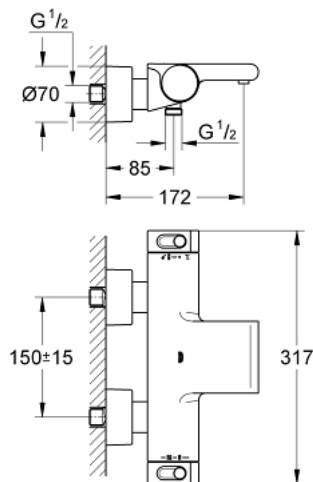

34 466 001 GROHTHERM 2000 THERMOSTATIC BATH MIXER 1/2"

PRODUCT DESCRIPTION

- Colour: chrome
- wall mounted
- 100% GROHE CoolTouch consisting of safety housing + S-unions with CoolTouch escutcheons
- GROHE LongLife finish
- GROHE Aqua Paddles, ergonomically shaped handles
- GROHE SafeStop - safety button at 38°C
- pre-installed GROHE SafeStop Plus
- GROHE TurboStat - compact cartridge with wax thermoelement
- integrated mixed water shut off
- GROHE AquaDimmer with multiple function:
 - integrated GROHE EcoButton (economy button with economy stop for shower)
- flow control
- shower bottom outlet 1/2"
- diverter: bath/shower
- spray pattern: GROHE XL Waterfall
- flow straightener
- built-in non return valves
- dirt strainers
- protected against backflow
- covered S-unions, CoolTouch escutcheons with wall sealing
- optional upgrade: GROHE EasyReach shower tray (18 608 001)
- integrated flow limiter 14 l/min in the shower outlet

34 466 001 **GROHTHERM 2000 THERMOSTATIC BATH MIXER 1/2"**

SPARE PARTS

- 1: Shut-off handle (Spare part-nr. 47923000)
- 1.1: Cover cap (Spare part-nr. 4788300M)
- 2: Temperature limiter (Spare part-nr. 47925000)
- 3: Aquadimmer (Spare part-nr. 12433000)
- 4: Water flow (Spare part-nr. 47751000)
- 5: Temperature control handle (Spare part-nr. 47926000)
- 6: retaining ring (Spare part-nr. 47743000)
- 7: Thermostatic compact cartridge 1/2" (Spare part-nr. 47885000)
- 8: Non-return valve (Spare part-nr. 47189000)
- 8.1: Filter (Spare part-nr. 0726400M)
- 8.2: Non-return valve (Spare part-nr. 08565000)
- 8.3: O-Ring Ø17 x Ø2 (Spare part-nr. 0305500M)
- 9: S-union (Spare part-nr. 12693000)
- 10: Water flow (Spare part-nr. 47924000)
- 11: Non-return valve (Spare part-nr. 47886000)
- 12: Extension 30 (Spare part-nr. 46238000)*
- 13: Socket spanner (Spare part-nr. 19332000)*
- 14: GROHE TurboStat cartridge 1/2" (Spare part-nr. 47175000)*
- 15: Special spanner (Spare part-nr. 19377000)*