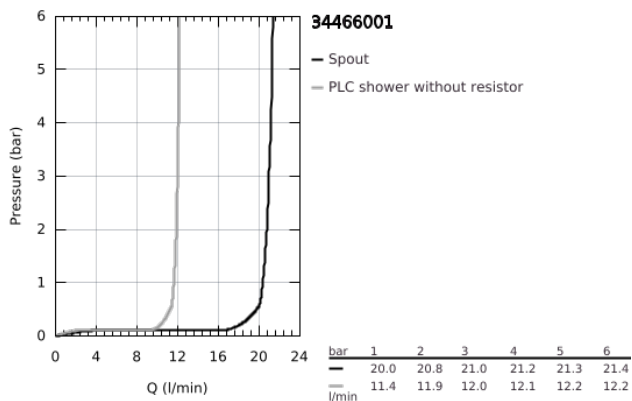

34 466 001 GROHTHERM 2000 THERMOSTATIC BATH MIXER 1/2"

PRODUCT DESCRIPTION

- Colour: chrome
- wall mounted
- 100% GROHE CoolTouch consisting of safety housing + S-unions with CoolTouch escutcheons
- GROHE LongLife finish
- GROHE Aqua Paddles, ergonomically shaped handles
- GROHE SafeStop - safety button at 38°C
- pre-installed GROHE SafeStop Plus
- GROHE TurboStat - compact cartridge with wax thermoelement
- integrated mixed water shut off
- GROHE AquaDimmer with multiple function:
 - integrated GROHE EcoButton (economy button with economy stop for shower)
- flow control
- shower bottom outlet 1/2"
- diverter: bath/shower
- spray pattern: GROHE XL Waterfall
- flow straightener
- built-in non return valves
- dirt strainers
- protected against backflow
- covered S-unions, CoolTouch escutcheons with wall sealing
- optional upgrade: GROHE EasyReach shower tray (18 608 001)
- integrated flow limiter 14 l/min in the shower outlet

34 466 001 **GROHTHERM 2000 THERMOSTATIC BATH MIXER 1/2"**

SPARE PARTS

- 1: Shut-off handle (Spare part-nr. 47923000)
- 1.1: Cover cap (Spare part-nr. 4788300M)
- 2: Temperature limiter (Spare part-nr. 47925000)
- 3: Aquadimmer (Spare part-nr. 12433000)
- 4: Water flow (Spare part-nr. 47751000)
- 5: Temperature control handle (Spare part-nr. 47926000)
- 6: retaining ring (Spare part-nr. 47743000)
- 7: Thermostatic compact cartridge 1/2" (Spare part-nr. 47885000)
- 8: Non-return valve (Spare part-nr. 47189000)
- 8.1: Filter (Spare part-nr. 0726400M)
- 8.2: Non-return valve (Spare part-nr. 08565000)
- 8.3: O-Ring Ø17 x Ø2 (Spare part-nr. 0305500M)
- 9: S-union (Spare part-nr. 12693000)
- 10: Water flow (Spare part-nr. 47924000)
- 11: Non-return valve (Spare part-nr. 47886000)
- 12: Extension 30 (Spare part-nr. 46238000)*
- 13: Socket spanner (Spare part-nr. 19332000)*
- 14: GROHE TurboStat cartridge 1/2" (Spare part-nr. 47175000)*
- 15: Special spanner (Spare part-nr. 19377000)*