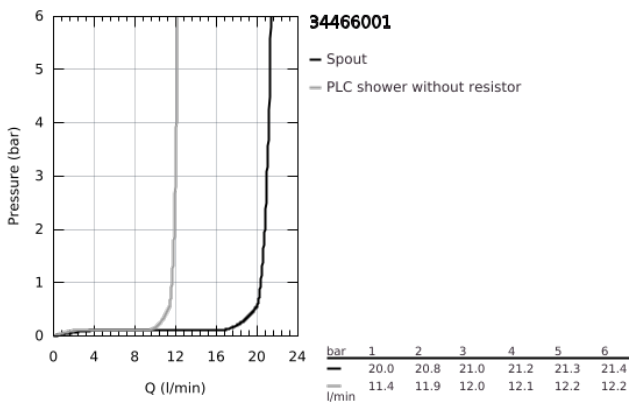

34 466 001 GROHTHERM 2000 THERMOSTATIC BATH MIXER 1/2"

PRODUCT DESCRIPTION

- Colour: chrome
- wall mounted
- 100% GROHE CoolTouch consisting of safety housing + S-unions with CoolTouch escutcheons
- GROHE LongLife finish
- GROHE Aqua Paddles, ergonomically shaped handles
- GROHE SafeStop - safety button at 38°C
- pre-installed GROHE SafeStop Plus
- GROHE TurboStat - compact cartridge with wax thermoelement
- integrated mixed water shut off
- GROHE AquaDimmer with multiple function:
 - FlowControl Button, one-button switch for full water flow to the shower
 - flow control
 - shower bottom outlet 1/2"
- diverter: bath/shower
- spray pattern: GROHE XL Waterfall
- flow straightener
- built-in non return valves
- dirt strainers
- protected against backflow
- covered S-unions, CoolTouch escutcheons with wall sealing
- optional upgrade: GROHE EasyReach shower tray (18 608 001)
- integrated flow limiter 14 l/min in the shower outlet

34 466 001 GROHTHERM 2000 THERMOSTATIC BATH MIXER 1/2"

SPARE PARTS

- 1: Shut-off handle (Spare part-nr. 47923000)
- 1.1: Cover cap (Spare part-nr. 4788300M)
- 2: Temperature limiter (Spare part-nr. 47925000)
- 3: Aquadimmer (Spare part-nr. 12433000)
- 4: Water flow (Spare part-nr. 47751000)
- 5: Temperature control handle (Spare part-nr. 47926000)
- 6: retaining ring (Spare part-nr. 47743000)
- 7: Thermostatic compact cartridge 1/2" (Spare part-nr. 47885000)
- 8: Non-return valve (Spare part-nr. 47189000)
- 8.1: Filter (Spare part-nr. 0726400M)
- 8.2: Non-return valve (Spare part-nr. 08565000)
- 8.3: O-Ring Ø17 x Ø2 (Spare part-nr. 0305500M)
- 9: S-union (Spare part-nr. 12693000)
- 10: Water flow (Spare part-nr. 47924000)
- 11: Non-return valve (Spare part-nr. 47886000)
- 12: Extension 30 (Spare part-nr. 46238000)*
- 13: Socket spanner (Spare part-nr. 19332000)*
- 14: GROHE TurboStat cartridge 1/2" (Spare part-nr. 47175000)*
- 15: Special spanner (Spare part-nr. 19377000)*