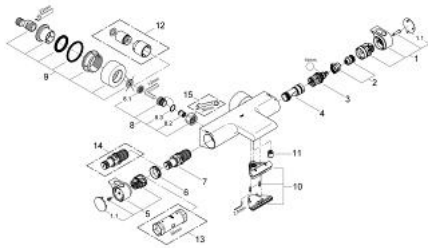

34 466 001 GROHTHERM 2000 THERMOSTATIC BATH MIXER 1/2"

PRODUCT DESCRIPTION

- Түр: Chrome
- wall mounted
- 100% GROHE CoolTouch consisting of safety housing + S-unions with CoolTouch escutcheons
- GROHE LongLife finish
- GROHE Aqua Paddles, ergonomically shaped handles
- GROHE SafeStop safety button at 38°C (calibration required)
- pre-installed GROHE SafeStop Plus
- GROHE TurboStat - compact cartridge with wax thermoelement
- integrated mixed water shut off
- GROHE AquaDimmer with multiple function:
 - FlowControl Button, one-button switch for full water flow to the shower
 - flow control
 - shower bottom outlet 1/2"
 - переключатель: ванна/душ
 -
 - flow straightener
 - built-in non return valves
 - dirt strainers
 - protected against backflow
 - covered S-unions, CoolTouch escutcheons with wall sealing
 - optional upgrade: GROHE EasyReach shower tray (18 608 001)
 - integrated flow limiter 14 l/min in the shower outlet

34 466 001 GROHTHERM 2000 THERMOSTATIC BATH MIXER 1/2"

SPARE PARTS

- 1: Shut-off handle (Spare part-nr. 47923000)
- 1.1: Cover cap (Spare part-nr. 4788300M)
- 2: Stop (Spare part-nr. 47925000)
- 3: Aquadimmer (Spare part-nr. 12433000)
- 4: Water flow (Spare part-nr. 47751000)
- 5: Temperature control handle (Spare part-nr. 47926000)
- 6: Fitting ring (Spare part-nr. 47743000)
- 7: Thermostatic compact cartridge 1/2" (Spare part-nr. 47885000)
- 8: Non-return valve (Spare part-nr. 47189000)
- 8.1: Dirt strainer (Spare part-nr. 0726400M)
- 8.2: Non-return valve (Spare part-nr. 08565000)
- 8.3: O-ring $\varnothing 17 \times \varnothing 2$ (Spare part-nr. 0305500M)
- 9: S-union (Spare part-nr. 12693000)
- 10: Water flow (Spare part-nr. 47924000)
- 11: Non-return valve (Spare part-nr. 47886000)
- 12: Extension set, 30 mm (Spare part-nr. 46238000)*
- 13: Socket spanner (Spare part-nr. 19332000)*
- 14: GROHE TurboStat cartridge 1/2" (Spare part-nr. 47175000)*
- 15: Special spanner (Spare part-nr. 19377000)*