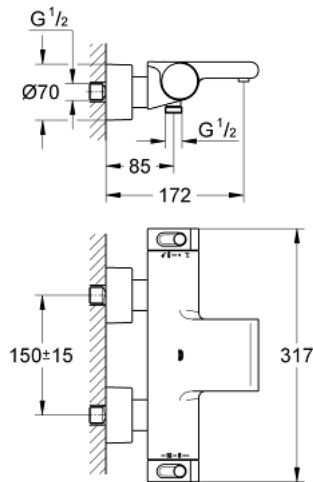

34 466 001 GROHTHERM 2000 THERMOSTATIC BATH MIXER 1/2"

PRODUCT DESCRIPTION

- Tyc: Chrome
- wall mounted
- 100% GROHE CoolTouch consisting of safety housing + S-unions with CoolTouch escutcheons
- GROHE LongLife finish
- GROHE Aqua Paddles, ergonomically shaped handles
- GROHE SafeStop safety button at 38°C (calibration required)
- pre-installed GROHE SafeStop Plus
- GROHE TurboStat - compact cartridge with wax thermoelement
- integrated mixed water shut off
- GROHE AquaDimmer with multiple function:
 - integrated GROHE EcoButton (economy button with economy stop for shower)
- flow control
- shower bottom outlet 1/2"
- diverter: bath/shower
-
- flow straightener
- built-in non return valves
- dirt strainers
- protected against backflow
- covered S-unions, CoolTouch escutcheons with wall sealing
- optional upgrade: GROHE EasyReach shower tray (18 608 001)
- integrated flow limiter 14 l/min in the shower outlet

34 466 001 GROHTHERM 2000 THERMOSTATIC BATH MIXER 1/2"

SPARE PARTS

- 1: Shut-off handle (Spare part-nr. 47923000)
- 1.1: Cover cap (Spare part-nr. 4788300M)
- 2: Stop (Spare part-nr. 47925000)
- 3: Aquadimmer (Spare part-nr. 12433000)
- 4: Water flow (Spare part-nr. 47751000)
- 5: Temperature control handle (Spare part-nr. 47926000)
- 6: Fitting ring (Spare part-nr. 47743000)
- 7: Thermostatic compact cartridge 1/2" (Spare part-nr. 47885000)
- 8: Non-return valve (Spare part-nr. 47189000)
- 8.1: Dirt strainer (Spare part-nr. 0726400M)
- 8.2: Non-return valve (Spare part-nr. 08565000)
- 8.3: O-ring $\varnothing 17 \times \varnothing 2$ (Spare part-nr. 0305500M)
- 9: S-union (Spare part-nr. 12693000)
- 10: Water flow (Spare part-nr. 47924000)
- 11: Non-return valve (Spare part-nr. 47886000)
- 12: Extension set, 30 mm (Spare part-nr. 46238000)*
- 13: Socket spanner (Spare part-nr. 19332000)*
- 14: GROHE TurboStat cartridge 1/2" (Spare part-nr. 47175000)*
- 15: Special spanner (Spare part-nr. 19377000)*