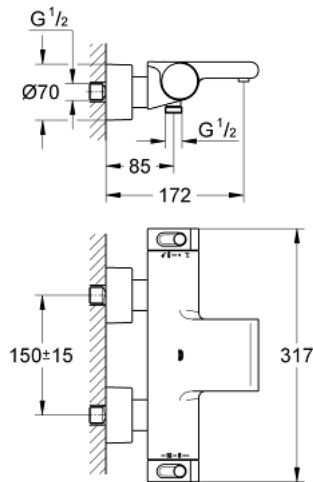

34 466 001 GROHTHERM 2000 THERMOSTATIC BATH MIXER 1/2"

PRODUCT DESCRIPTION

- Түр: Chrome
- wall mounted
- 100% GROHE CoolTouch consisting of safety housing + S-unions with CoolTouch escutcheons
- GROHE LongLife finish
- GROHE Aqua Paddles, ergonomically shaped handles
- GROHE SafeStop safety button at 38°C (calibration required)
- pre-installed GROHE SafeStop Plus
- GROHE TurboStat - compact cartridge with wax thermoelement
- integrated mixed water shut off
- GROHE AquaDimmer with multiple function:
 - FlowControl Button, one-button switch for full water flow to the shower
 - flow control
 - shower bottom outlet 1/2"
 - переключатель: ванна/душ
 -
 - flow straightener
 - built-in non return valves
 - dirt strainers
 - protected against backflow
 - covered S-unions, CoolTouch escutcheons with wall sealing
 - optional upgrade: GROHE EasyReach shower tray (18 608 001)
 - integrated flow limiter 14 l/min in the shower outlet

34 466 001 GROHTHERM 2000 THERMOSTATIC BATH MIXER 1/2"

SPARE PARTS

- 1: Shut-off handle (Spare part-nr. 47923000)
- 1.1: Cover cap (Spare part-nr. 4788300M)
- 2: Stop (Spare part-nr. 47925000)
- 3: Aquadimmer (Spare part-nr. 12433000)
- 4: Water flow (Spare part-nr. 47751000)
- 5: Temperature control handle (Spare part-nr. 47926000)
- 6: Fitting ring (Spare part-nr. 47743000)
- 7: Thermostatic compact cartridge 1/2" (Spare part-nr. 47885000)
- 8: Non-return valve (Spare part-nr. 47189000)
- 8.1: Dirt strainer (Spare part-nr. 0726400M)
- 8.2: Non-return valve (Spare part-nr. 08565000)
- 8.3: O-ring $\varnothing 17 \times \varnothing 2$ (Spare part-nr. 0305500M)
- 9: S-union (Spare part-nr. 12693000)
- 10: Water flow (Spare part-nr. 47924000)
- 11: Non-return valve (Spare part-nr. 47886000)
- 12: Extension set, 30 mm (Spare part-nr. 46238000)*
- 13: Socket spanner (Spare part-nr. 19332000)*
- 14: GROHE TurboStat cartridge 1/2" (Spare part-nr. 47175000)*
- 15: Special spanner (Spare part-nr. 19377000)*