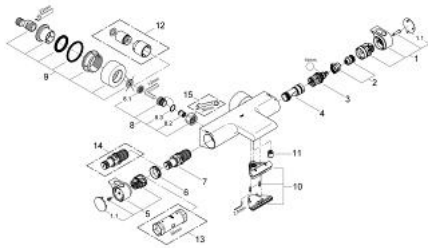

34 466 001 GROHTHERM 2000 THERMOSTATIC BATH MIXER 1/2"

PRODUCT DESCRIPTION

- Tyc: Chrome
- wall mounted
- 100% GROHE CoolTouch consisting of safety housing + S-unions with CoolTouch escutcheons
- GROHE LongLife finish
- GROHE Aqua Paddles, ergonomically shaped handles
- GROHE SafeStop safety button at 38°C (calibration required)
- pre-installed GROHE SafeStop Plus
- GROHE TurboStat - compact cartridge with wax thermoelement
- integrated mixed water shut off
- GROHE AquaDimmer with multiple function:
 - integrated GROHE EcoButton (economy button with economy stop for shower)
- flow control
- shower bottom outlet 1/2"
- diverter: bath/shower
-
- flow straightener
- built-in non return valves
- dirt strainers
- protected against backflow
- covered S-unions, CoolTouch escutcheons with wall sealing
- optional upgrade: GROHE EasyReach shower tray (18 608 001)
- integrated flow limiter 14 l/min in the shower outlet

34 466 001 GROHTHERM 2000 THERMOSTATIC BATH MIXER 1/2"

SPARE PARTS

- 1: Shut-off handle (Spare part-nr. 47923000)
- 1.1: Cover cap (Spare part-nr. 4788300M)
- 2: Stop (Spare part-nr. 47925000)
- 3: Aquadimmer (Spare part-nr. 12433000)
- 4: Water flow (Spare part-nr. 47751000)
- 5: Temperature control handle (Spare part-nr. 47926000)
- 6: Fitting ring (Spare part-nr. 47743000)
- 7: Thermostatic compact cartridge 1/2" (Spare part-nr. 47885000)
- 8: Non-return valve (Spare part-nr. 47189000)
- 8.1: Dirt strainer (Spare part-nr. 0726400M)
- 8.2: Non-return valve (Spare part-nr. 08565000)
- 8.3: O-ring $\varnothing 17 \times \varnothing 2$ (Spare part-nr. 0305500M)
- 9: S-union (Spare part-nr. 12693000)
- 10: Water flow (Spare part-nr. 47924000)
- 11: Non-return valve (Spare part-nr. 47886000)
- 12: Extension set, 30 mm (Spare part-nr. 46238000)*
- 13: Socket spanner (Spare part-nr. 19332000)*
- 14: GROHE TurboStat cartridge 1/2" (Spare part-nr. 47175000)*
- 15: Special spanner (Spare part-nr. 19377000)*