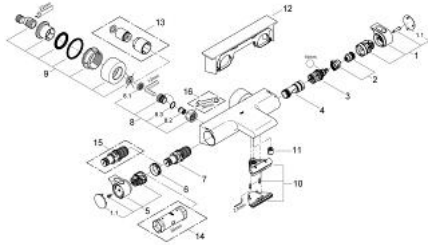

### PRODUCT DESCRIPTION

- Colour: chrome
- wall mounted
- 100% GROHE CoolTouch consisting of safety housing + S-unions with CoolTouch escutcheons
- GROHE LongLife finish
- GROHE Aqua Paddles, ergonomically shaped handles
- GROHE SafeStop - safety button at 38°C
- pre-installed GROHE SafeStop Plus
- GROHE TurboStat - compact cartridge with wax thermoelement
- integrated mixed water shut off
- GROHE AquaDimmer with multiple function:
  - FlowControl Button, one-button switch for full water flow to the shower
  - flow control
  - diverter: bath/shower
  - shower bottom outlet 1/2"
  - spray pattern: GROHE XL Waterfall
  - flow straightener
  - built-in non return valves
  - dirt strainers
  - protected against backflow
  - covered S-unions, CoolTouch escutcheons with wall sealing
  - GROHE EasyReach shower tray
  - removable for easy cleaning

### SPARE PARTS

- 1: Shut-off handle (Spare part-nr. 47923000)
- 1.1: Cover cap (Spare part-nr. 4788300M)
- 2: Temperature limiter (Spare part-nr. 47925000)
- 3: Aquadimmer (Spare part-nr. 12433000)
- 4: Water flow (Spare part-nr. 47751000)
- 5: Temperature control handle (Spare part-nr. 47926000)
- 6: retaining ring (Spare part-nr. 47743000)
- 7: Thermostatic compact cartridge 1/2" (Spare part-nr. 47885000)
- 8: Non-return valve (Spare part-nr. 47189000)
- 8.1: Filter (Spare part-nr. 0726400M)
- 8.2: Non-return valve (Spare part-nr. 08565000)
- 8.3: O-Ring Ø17 x Ø2 (Spare part-nr. 0305500M)
- 9: S-union (Spare part-nr. 12693000)
- 10: Water flow (Spare part-nr. 47924000)
- 11: Non-return valve (Spare part-nr. 47886000)
- 12: GROHE EasyReach shower tray (Spare part-nr. 18608001)
- 13: Extension 30 (Spare part-nr. 46238000)\*
- 14: Socket spanner (Spare part-nr. 19332000)\*
- 15: GROHE TurboStat cartridge 1/2" (Spare part-nr. 47175000)\*
- 16: Special spanner (Spare part-nr. 19377000)\*