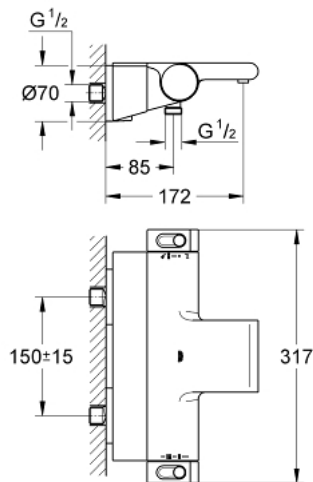

## 34 467 001 GROHTHERM 2000 THERMOSTATIC BATH MIXER 1/2"

### PRODUCT DESCRIPTION

- Colour: chrome
- wall mounted
- 100% GROHE CoolTouch consisting of safety housing + S-unions with CoolTouch escutcheons
- GROHE LongLife finish
- GROHE Aqua Paddles, ergonomically shaped handles
- GROHE SafeStop - safety button at 38°C
- pre-installed GROHE SafeStop Plus
- GROHE TurboStat - compact cartridge with wax thermoelement
- integrated mixed water shut off
- GROHE AquaDimmer with multiple function:
  - FlowControl Button, one-button switch for full water flow to the shower
  - flow control
  - diverter: bath/shower
  - shower bottom outlet 1/2"
  - spray pattern: GROHE XL Waterfall
  - flow straightener
  - built-in non return valves
  - dirt strainers
  - protected against backflow
  - covered S-unions, CoolTouch escutcheons with wall sealing
  - GROHE EasyReach shower tray
  - removable for easy cleaning

### SPARE PARTS

- 1: Shut-off handle (Spare part-nr. 47923000)
- 1.1: Cover cap (Spare part-nr. 4788300M)
- 2: Temperature limiter (Spare part-nr. 47925000)
- 3: Aquadimmer (Spare part-nr. 12433000)
- 4: Water flow (Spare part-nr. 47751000)
- 5: Temperature control handle (Spare part-nr. 47926000)
- 6: retaining ring (Spare part-nr. 47743000)
- 7: Thermostatic compact cartridge 1/2" (Spare part-nr. 47885000)
- 8: Non-return valve (Spare part-nr. 47189000)
- 8.1: Filter (Spare part-nr. 0726400M)
- 8.2: Non-return valve (Spare part-nr. 08565000)
- 8.3: O-Ring Ø17 x Ø2 (Spare part-nr. 0305500M)
- 9: S-union (Spare part-nr. 12693000)
- 10: Water flow (Spare part-nr. 47924000)
- 11: Non-return valve (Spare part-nr. 47886000)
- 12: GROHE EasyReach shower tray (Spare part-nr. 18608001)
- 13: Extension 30 (Spare part-nr. 46238000)\*
- 14: Socket spanner (Spare part-nr. 19332000)\*
- 15: GROHE TurboStat cartridge 1/2" (Spare part-nr. 47175000)\*
- 16: Special spanner (Spare part-nr. 19377000)\*