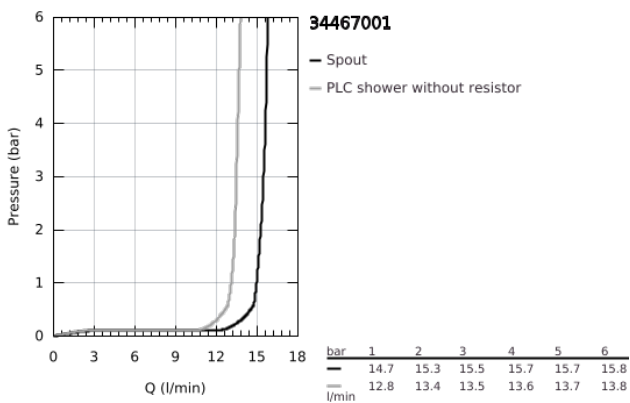

## 34 467 001 GROHTHERM 2000 THERMOSTATIC BATH MIXER 1/2"

### PRODUCT DESCRIPTION

- Colour: chrome
- wall mounted
- 100% GROHE CoolTouch consisting of safety housing + S-unions with CoolTouch escutcheons
- GROHE LongLife finish
- GROHE Aqua Paddles, ergonomically shaped handles
- GROHE SafeStop - safety button at 38°C
- pre-installed GROHE SafeStop Plus
- GROHE TurboStat - compact cartridge with wax thermoelement
- integrated mixed water shut off
- GROHE AquaDimmer with multiple function:
  - FlowControl Button, one-button switch for full water flow to the shower
  - flow control
  - diverter: bath/shower
  - shower bottom outlet 1/2"
  - spray pattern: GROHE XL Waterfall
  - flow straightener
  - built-in non return valves
  - dirt strainers
  - protected against backflow
  - covered S-unions, CoolTouch escutcheons with wall sealing
  - GROHE EasyReach shower tray
  - removable for easy cleaning