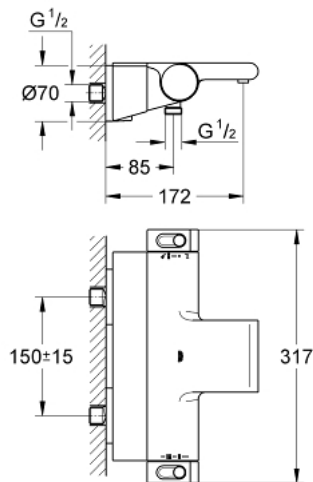

34 467 001 GROHTHERM 2000 THERMOSTATIC BATH MIXER 1/2"

PRODUCT DESCRIPTION

- Tyc: Chrome
- wall mounted
- 100% GROHE CoolTouch consisting of safety housing + S-unions with CoolTouch escutcheons
- GROHE LongLife finish
- GROHE Aqua Paddles, ergonomically shaped handles
- GROHE SafeStop safety button at 38°C (calibration required)
- pre-installed GROHE SafeStop Plus
- GROHE TurboStat - compact cartridge with wax thermoelement
- integrated mixed water shut off
- GROHE AquaDimmer with multiple function:
 - integrated GROHE EcoButton (economy button with economy stop for shower)
- flow control
- diverter: bath/shower
- shower bottom outlet 1/2"
-
- flow straightener
- built-in non return valves
- dirt strainers
- protected against backflow
- covered S-unions, CoolTouch escutcheons with wall sealing
- GROHE EasyReach shower tray
- removable for easy cleaning

34 467 001 GROHTHERM 2000 THERMOSTATIC BATH MIXER 1/2"

SPARE PARTS

- 1: Shut-off handle (Spare part-nr. 47923000)
- 1.1: Cover cap (Spare part-nr. 4788300M)
- 2: Stop (Spare part-nr. 47925000)
- 3: Aquadimmer (Spare part-nr. 12433000)
- 4: Water flow (Spare part-nr. 47751000)
- 5: Temperature control handle (Spare part-nr. 47926000)
- 6: Fitting ring (Spare part-nr. 47743000)
- 7: Thermostatic compact cartridge 1/2" (Spare part-nr. 47885000)
- 8: Non-return valve (Spare part-nr. 47189000)
- 8.1: Dirt strainer (Spare part-nr. 0726400M)
- 8.2: Non-return valve (Spare part-nr. 08565000)
- 8.3: O-ring $\varnothing 17 \times \varnothing 2$ (Spare part-nr. 0305500M)
- 9: S-union (Spare part-nr. 12693000)
- 10: Water flow (Spare part-nr. 47924000)
- 11: Non-return valve (Spare part-nr. 47886000)
- 12: GROHE EasyReach shower tray (Spare part-nr. 18608001)
- 13: Extension set, 30 mm (Spare part-nr. 46238000)*
- 14: Socket spanner (Spare part-nr. 19332000)*
- 15: GROHE TurboStat cartridge 1/2" (Spare part-nr. 47175000)*
- 16: Special spanner (Spare part-nr. 19377000)*