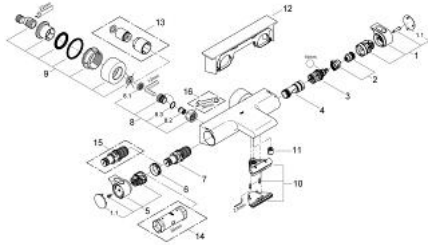

### PRODUCT DESCRIPTION

- Түс: Chrome
- wall mounted
- 100% GROHE CoolTouch consisting of safety housing + S-unions with CoolTouch escutcheons
- GROHE LongLife finish
- GROHE Aqua Paddles, ergonomically shaped handles
- GROHE SafeStop safety button at 38°C ( calibration required )
- pre-installed GROHE SafeStop Plus
- GROHE TurboStat - compact cartridge with wax thermoelement
- integrated mixed water shut off
- GROHE AquaDimmer with multiple function:
  - FlowControl Button, one-button switch for full water flow to the shower
  - flow control
  - переключатель: ванна/душ
  - shower bottom outlet 1/2"
  - 
  - flow straightener
  - built-in non return valves
  - dirt strainers
  - protected against backflow
  - covered S-unions, CoolTouch escutcheons with wall sealing
  - GROHE EasyReach shower tray
  - removable for easy cleaning

### SPARE PARTS

- 1: Shut-off handle (Spare part-nr. 47923000)
- 1.1: Cover cap (Spare part-nr. 4788300M)
- 2: Stop (Spare part-nr. 47925000)
- 3: Aquadimmer (Spare part-nr. 12433000)
- 4: Water flow (Spare part-nr. 47751000)
- 5: Temperature control handle (Spare part-nr. 47926000)
- 6: Fitting ring (Spare part-nr. 47743000)
- 7: Thermostatic compact cartridge 1/2" (Spare part-nr. 47885000)
- 8: Non-return valve (Spare part-nr. 47189000)
- 8.1: Dirt strainer (Spare part-nr. 0726400M)
- 8.2: Non-return valve (Spare part-nr. 08565000)
- 8.3: O-ring  $\varnothing 17 \times \varnothing 2$  (Spare part-nr. 0305500M)
- 9: S-union (Spare part-nr. 12693000)
- 10: Water flow (Spare part-nr. 47924000)
- 11: Non-return valve (Spare part-nr. 47886000)
- 12: GROHE EasyReach shower tray (Spare part-nr. 18608001)
- 13: Extension set, 30 mm (Spare part-nr. 46238000)\*
- 14: Socket spanner (Spare part-nr. 19332000)\*
- 15: GROHE TurboStat cartridge 1/2" (Spare part-nr. 47175000)\*
- 16: Special spanner (Spare part-nr. 19377000)\*