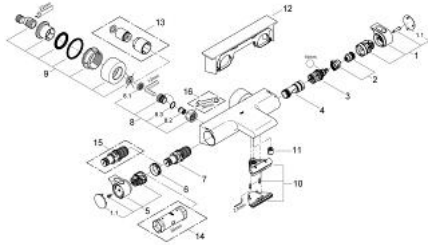

34 467 001 GROHTHERM 2000 THERMOSTATIC BATH MIXER 1/2"

PRODUCT DESCRIPTION

- Tyc: Chrome
- wall mounted
- 100% GROHE CoolTouch consisting of safety housing + S-unions with CoolTouch escutcheons
- GROHE LongLife finish
- GROHE Aqua Paddles, ergonomically shaped handles
- GROHE SafeStop safety button at 38°C (calibration required)
- pre-installed GROHE SafeStop Plus
- GROHE TurboStat - compact cartridge with wax thermoelement
- integrated mixed water shut off
- GROHE AquaDimmer with multiple function:
 - integrated GROHE EcoButton (economy button with economy stop for shower)
- flow control
- diverter: bath/shower
- shower bottom outlet 1/2"
-
- flow straightener
- built-in non return valves
- dirt strainers
- protected against backflow
- covered S-unions, CoolTouch escutcheons with wall sealing
- GROHE EasyReach shower tray
- removable for easy cleaning

34 467 001 GROHTHERM 2000 THERMOSTATIC BATH MIXER 1/2"

SPARE PARTS

- 1: Shut-off handle (Spare part-nr. 47923000)
- 1.1: Cover cap (Spare part-nr. 4788300M)
- 2: Stop (Spare part-nr. 47925000)
- 3: Aquadimmer (Spare part-nr. 12433000)
- 4: Water flow (Spare part-nr. 47751000)
- 5: Temperature control handle (Spare part-nr. 47926000)
- 6: Fitting ring (Spare part-nr. 47743000)
- 7: Thermostatic compact cartridge 1/2" (Spare part-nr. 47885000)
- 8: Non-return valve (Spare part-nr. 47189000)
- 8.1: Dirt strainer (Spare part-nr. 0726400M)
- 8.2: Non-return valve (Spare part-nr. 08565000)
- 8.3: O-ring $\varnothing 17 \times \varnothing 2$ (Spare part-nr. 0305500M)
- 9: S-union (Spare part-nr. 12693000)
- 10: Water flow (Spare part-nr. 47924000)
- 11: Non-return valve (Spare part-nr. 47886000)
- 12: GROHE EasyReach shower tray (Spare part-nr. 18608001)
- 13: Extension set, 30 mm (Spare part-nr. 46238000)*
- 14: Socket spanner (Spare part-nr. 19332000)*
- 15: GROHE TurboStat cartridge 1/2" (Spare part-nr. 47175000)*
- 16: Special spanner (Spare part-nr. 19377000)*