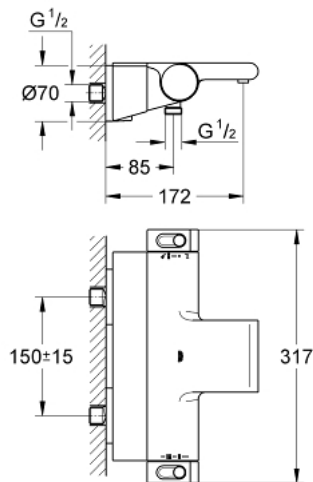

## 34 467 001 GROHTHERM 2000 THERMOSTATIC BATH MIXER 1/2"

### PRODUCT DESCRIPTION

- Түс: Chrome
- wall mounted
- 100% GROHE CoolTouch consisting of safety housing + S-unions with CoolTouch escutcheons
- GROHE LongLife finish
- GROHE Aqua Paddles, ergonomically shaped handles
- GROHE SafeStop safety button at 38°C ( calibration required )
- pre-installed GROHE SafeStop Plus
- GROHE TurboStat - compact cartridge with wax thermoelement
- integrated mixed water shut off
- GROHE AquaDimmer with multiple function:
  - FlowControl Button, one-button switch for full water flow to the shower
  - flow control
  - переключатель: ванна/душ
  - shower bottom outlet 1/2"
  - 
  - flow straightener
  - built-in non return valves
  - dirt strainers
  - protected against backflow
  - covered S-unions, CoolTouch escutcheons with wall sealing
  - GROHE EasyReach shower tray
  - removable for easy cleaning

### SPARE PARTS

- 1: Shut-off handle (Spare part-nr. 47923000)
- 1.1: Cover cap (Spare part-nr. 4788300M)
- 2: Stop (Spare part-nr. 47925000)
- 3: Aquadimmer (Spare part-nr. 12433000)
- 4: Water flow (Spare part-nr. 47751000)
- 5: Temperature control handle (Spare part-nr. 47926000)
- 6: Fitting ring (Spare part-nr. 47743000)
- 7: Thermostatic compact cartridge 1/2" (Spare part-nr. 47885000)
- 8: Non-return valve (Spare part-nr. 47189000)
- 8.1: Dirt strainer (Spare part-nr. 0726400M)
- 8.2: Non-return valve (Spare part-nr. 08565000)
- 8.3: O-ring  $\varnothing 17 \times \varnothing 2$  (Spare part-nr. 0305500M)
- 9: S-union (Spare part-nr. 12693000)
- 10: Water flow (Spare part-nr. 47924000)
- 11: Non-return valve (Spare part-nr. 47886000)
- 12: GROHE EasyReach shower tray (Spare part-nr. 18608001)
- 13: Extension set, 30 mm (Spare part-nr. 46238000)\*
- 14: Socket spanner (Spare part-nr. 19332000)\*
- 15: GROHE TurboStat cartridge 1/2" (Spare part-nr. 47175000)\*
- 16: Special spanner (Spare part-nr. 19377000)\*