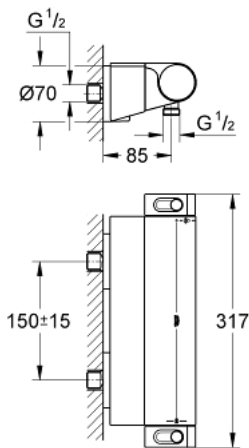

### 34 469 001 GROHTHERM 2000 THERMOSTATIC SHOWER MIXER 1/2"

#### PRODUCT DESCRIPTION

- Colour: chrome
- wall mounted
- 100% GROHE CoolTouch consisting of safety housing + S-unions with CoolTouch escutcheons
- GROHE LongLife finish
- GROHE Aqua Paddles, ergonomically shaped handles
- temperature scale handle with GROHE SafeStop at 38°C
- GROHE SafeStop Plus - optional temperature limiter at 43°C included
- integrated mixed water shut off
- GROHE TurboStat - compact cartridge with wax thermoelement
- volume handle with GROHE EcoButton (economy button with individually adjustable economy stop)
- Carbodur ceramic headpart 1/2", 180°
- shower bottom outlet 1/2"
- built-in non return valves
- dirt strainers
- protected against backflow
- covered S-unions, CoolTouch escutcheons with wall sealing
- GROHE EasyReach shower tray
- removable for easy cleaning

## 34 469 001 GROHTHERM 2000 THERMOSTATIC SHOWER MIXER 1/2"

### SPARE PARTS

- 1: Shut-off handle Aqua Paddle (Spare part-nr. 47916000)
  - 1.1: Cover cap (Spare part-nr. 4788300M)
  - 2: Ceramic headpart 1/2" (Spare part-nr. 45346000)
  - 2.1: O-Ring  $\varnothing 18,2 \times \varnothing 1,7$  (Spare part-nr. 0392400M)
  - 3: Temperature control handle (Spare part-nr. 47917000)
  - 3.1: Cover cap (Spare part-nr. 4788300M)
  - 4: retaining ring (Spare part-nr. 47743000)
  - 5: Thermostatic compact cartridge 1/2" (Spare part-nr. 47439000)
  - 6: Non-return valve (Spare part-nr. 47189000)
  - 6.1: Filter (Spare part-nr. 0726400M)
  - 6.2: Non-return valve (Spare part-nr. 08565000)
  - 6.3: O-Ring  $\varnothing 17 \times \varnothing 2$  (Spare part-nr. 0305500M)
  - 7: S-union (Spare part-nr. 12693000)
  - 8: GROHE EasyReach shower tray (Spare part-nr. 18608001)
  - 9: Extension 30 (Spare part-nr. 46238000)\*
  - 10: Socket spanner (Spare part-nr. 19332000)\*
  - 11: GROHE TurboStat cartridge 1/2" (Spare part-nr. 47175000)\*
  - 12: Special spanner (Spare part-nr. 19377000)\*
- \* Optional accessories