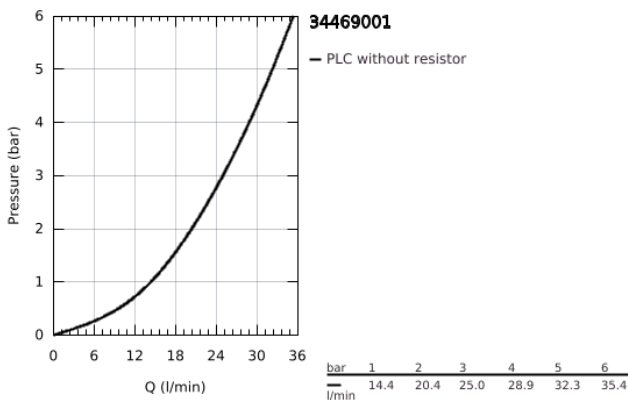

34 469 001 GROHTHERM 2000 THERMOSTATIC SHOWER MIXER 1/2"

PRODUCT DESCRIPTION

- Colour: chrome
- wall mounted
- 100% GROHE CoolTouch consisting of safety housing + S-unions with CoolTouch escutcheons
- GROHE LongLife finish
- GROHE Aqua Paddles, ergonomically shaped handles
- temperature scale handle with GROHE SafeStop at 38°C
- GROHE SafeStop Plus - optional temperature limiter at 43°C included
- integrated mixed water shut off
- GROHE TurboStat - compact cartridge with wax thermoelement
- volume handle with FlowControl Button (button with individually adjustable stop)
- Carbodur ceramic headpart 1/2", 180°
- shower bottom outlet 1/2"
- built-in non return valves
- dirt strainers
- protected against backflow
- covered S-unions, CoolTouch escutcheons with wall sealing
- GROHE EasyReach shower tray
- removable for easy cleaning

34 469 001 GROHTHERM 2000 THERMOSTATIC SHOWER MIXER 1/2"

SPARE PARTS

- 1: Shut-off handle Aqua Paddle (Spare part-nr. 47916000)
 - 1.1: Cover cap (Spare part-nr. 4788300M)
 - 2: Ceramic headpart 1/2" (Spare part-nr. 45346000)
 - 2.1: O-Ring $\varnothing 18,2 \times \varnothing 1,7$ (Spare part-nr. 0392400M)
 - 3: Temperature control handle (Spare part-nr. 47917000)
 - 3.1: Cover cap (Spare part-nr. 4788300M)
 - 4: retaining ring (Spare part-nr. 47743000)
 - 5: Thermostatic compact cartridge 1/2" (Spare part-nr. 47439000)
 - 6: Non-return valve (Spare part-nr. 47189000)
 - 6.1: Filter (Spare part-nr. 0726400M)
 - 6.2: Non-return valve (Spare part-nr. 08565000)
 - 6.3: O-Ring $\varnothing 17 \times \varnothing 2$ (Spare part-nr. 0305500M)
 - 7: S-union (Spare part-nr. 12693000)
 - 8: GROHE EasyReach shower tray (Spare part-nr. 18608001)
 - 9: Extension 30 (Spare part-nr. 46238000)*
 - 10: Socket spanner (Spare part-nr. 19332000)*
 - 11: GROHE TurboStat cartridge 1/2" (Spare part-nr. 47175000)*
 - 12: Special spanner (Spare part-nr. 19377000)*
- * Optional accessories