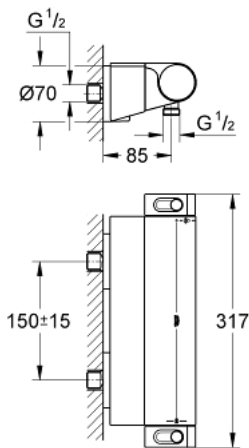

34 469 001 GROHTHERM 2000 THERMOSTATIC SHOWER MIXER 1/2"

PRODUCT DESCRIPTION

- Colour: chrome
- wall mounted
- 100% GROHE CoolTouch consisting of safety housing + S-unions with CoolTouch escutcheons
- GROHE LongLife finish
- GROHE Aqua Paddles, ergonomically shaped handles
- temperature scale handle with GROHE SafeStop at 38°C
- GROHE SafeStop Plus - optional temperature limiter at 43°C included
- integrated mixed water shut off
- GROHE TurboStat - compact cartridge with wax thermoelement
- volume handle with FlowControl Button (button with individually adjustable stop)
- Carbodur ceramic headpart 1/2", 180°
- shower bottom outlet 1/2"
- built-in non return valves
- dirt strainers
- protected against backflow
- covered S-unions, CoolTouch escutcheons with wall sealing
- GROHE EasyReach shower tray
- removable for easy cleaning

34 469 001 GROHTHERM 2000 THERMOSTATIC SHOWER MIXER 1/2"

SPARE PARTS

- 1: Shut-off handle Aqua Paddle (Spare part-nr. 47916000)
 - 1.1: Cover cap (Spare part-nr. 4788300M)
 - 2: Ceramic headpart 1/2" (Spare part-nr. 45346000)
 - 2.1: O-Ring $\varnothing 18,2 \times \varnothing 1,7$ (Spare part-nr. 0392400M)
 - 3: Temperature control handle (Spare part-nr. 47917000)
 - 3.1: Cover cap (Spare part-nr. 4788300M)
 - 4: retaining ring (Spare part-nr. 47743000)
 - 5: Thermostatic compact cartridge 1/2" (Spare part-nr. 47439000)
 - 6: Non-return valve (Spare part-nr. 47189000)
 - 6.1: Filter (Spare part-nr. 0726400M)
 - 6.2: Non-return valve (Spare part-nr. 08565000)
 - 6.3: O-Ring $\varnothing 17 \times \varnothing 2$ (Spare part-nr. 0305500M)
 - 7: S-union (Spare part-nr. 12693000)
 - 8: GROHE EasyReach shower tray (Spare part-nr. 18608001)
 - 9: Extension 30 (Spare part-nr. 46238000)*
 - 10: Socket spanner (Spare part-nr. 19332000)*
 - 11: GROHE TurboStat cartridge 1/2" (Spare part-nr. 47175000)*
 - 12: Special spanner (Spare part-nr. 19377000)*
- * Optional accessories