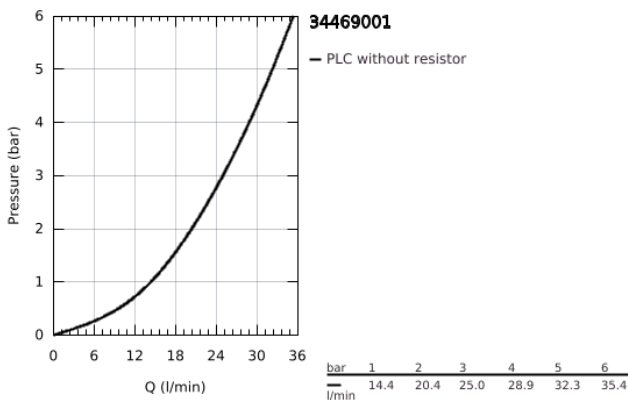

### 34 469 001 GROHTHERM 2000 THERMOSTATIC SHOWER MIXER 1/2"

#### PRODUCT DESCRIPTION

- Colour: chrome
- wall mounted
- 100% GROHE CoolTouch consisting of safety housing + S-unions with CoolTouch escutcheons
- GROHE LongLife finish
- GROHE Aqua Paddles, ergonomically shaped handles
- temperature scale handle with GROHE SafeStop at 38°C
- GROHE SafeStop Plus - optional temperature limiter at 43°C included
- integrated mixed water shut off
- GROHE TurboStat - compact cartridge with wax thermoelement
- volume handle with GROHE EcoButton (economy button with individually adjustable economy stop)
- Carbodur ceramic headpart 1/2", 180°
- shower bottom outlet 1/2"
- built-in non return valves
- dirt strainers
- protected against backflow
- covered S-unions, CoolTouch escutcheons with wall sealing
- GROHE EasyReach shower tray
- removable for easy cleaning

## 34 469 001 GROHTHERM 2000 THERMOSTATIC SHOWER MIXER 1/2"