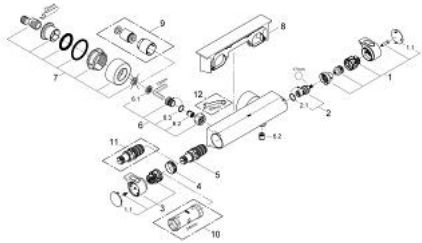

34 469 001 GROHTHERM 2000 THERMOSTATIC SHOWER MIXER 1/2"

PRODUCT DESCRIPTION

- Colour: chrome
- wall mounted
- 100% GROHE CoolTouch consisting of safety housing + S-unions with CoolTouch escutcheons
- GROHE LongLife finish
- GROHE Aqua Paddles, ergonomically shaped handles
- temperature scale handle with GROHE SafeStop at 38°C
- GROHE SafeStop Plus - optional temperature limiter at 43°C included
- integrated mixed water shut off
- GROHE TurboStat - compact cartridge with wax thermoelement
- volume handle with FlowControl Button (button with individually adjustable stop)
- Carbodur ceramic headpart 1/2", 180°
- shower bottom outlet 1/2"
- built-in non return valves
- dirt strainers
- protected against backflow
- covered S-unions, CoolTouch escutcheons with wall sealing
- GROHE EasyReach shower tray
- removable for easy cleaning

34 469 001 GROHTHERM 2000 THERMOSTATIC SHOWER MIXER 1/2"

SPARE PARTS

- 1: Shut-off handle Aqua Paddle (Spare part-nr. 47916000)
 - 1.1: Cover cap (Spare part-nr. 4788300M)
 - 2: Ceramic headpart 1/2" (Spare part-nr. 45346000)
 - 2.1: O-Ring $\varnothing 18,2 \times \varnothing 1,7$ (Spare part-nr. 0392400M)
 - 3: Temperature control handle (Spare part-nr. 47917000)
 - 3.1: Cover cap (Spare part-nr. 4788300M)
 - 4: retaining ring (Spare part-nr. 47743000)
 - 5: Thermostatic compact cartridge 1/2" (Spare part-nr. 47439000)
 - 6: Non-return valve (Spare part-nr. 47189000)
 - 6.1: Filter (Spare part-nr. 0726400M)
 - 6.2: Non-return valve (Spare part-nr. 08565000)
 - 6.3: O-Ring $\varnothing 17 \times \varnothing 2$ (Spare part-nr. 0305500M)
 - 7: S-union (Spare part-nr. 12693000)
 - 8: GROHE EasyReach shower tray (Spare part-nr. 18608001)
 - 9: Extension 30 (Spare part-nr. 46238000)*
 - 10: Socket spanner (Spare part-nr. 19332000)*
 - 11: GROHE TurboStat cartridge 1/2" (Spare part-nr. 47175000)*
 - 12: Special spanner (Spare part-nr. 19377000)*
- * Optional accessories