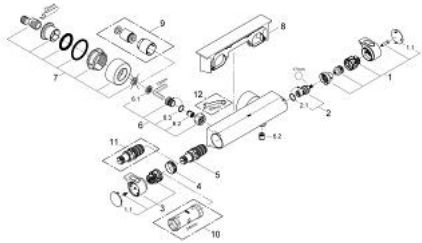

### 34 469 001 GROHTHERM 2000 THERMOSTATIC SHOWER MIXER 1/2"

#### PRODUCT DESCRIPTION

- Colour: chrome
- wall mounted
- 100% GROHE CoolTouch consisting of safety housing + S-unions with CoolTouch escutcheons
- GROHE LongLife finish
- GROHE Aqua Paddles, ergonomically shaped handles
- temperature scale handle with GROHE SafeStop at 38°C
- GROHE SafeStop Plus - optional temperature limiter at 43°C included
- integrated mixed water shut off
- GROHE TurboStat - compact cartridge with wax thermoelement
- volume handle with GROHE EcoButton (economy button with individually adjustable economy stop)
- Carbodur ceramic headpart 1/2", 180°
- shower bottom outlet 1/2"
- built-in non return valves
- dirt strainers
- protected against backflow
- covered S-unions, CoolTouch escutcheons with wall sealing
- GROHE EasyReach shower tray
- removable for easy cleaning

### SPARE PARTS

- 1: Shut-off handle Aqua Paddle (Spare part-nr. 47916000)
  - 1.1: Cover cap (Spare part-nr. 4788300M)
  - 2: Ceramic headpart 1/2" (Spare part-nr. 45346000)
  - 2.1: O-Ring  $\varnothing 18,2 \times \varnothing 1,7$  (Spare part-nr. 0392400M)
  - 3: Temperature control handle (Spare part-nr. 47917000)
  - 3.1: Cover cap (Spare part-nr. 4788300M)
  - 4: retaining ring (Spare part-nr. 47743000)
  - 5: Thermostatic compact cartridge 1/2" (Spare part-nr. 47439000)
  - 6: Non-return valve (Spare part-nr. 47189000)
  - 6.1: Filter (Spare part-nr. 0726400M)
  - 6.2: Non-return valve (Spare part-nr. 08565000)
  - 6.3: O-Ring  $\varnothing 17 \times \varnothing 2$  (Spare part-nr. 0305500M)
  - 7: S-union (Spare part-nr. 12693000)
  - 8: GROHE EasyReach shower tray (Spare part-nr. 18608001)
  - 9: Extension 30 (Spare part-nr. 46238000)\*
  - 10: Socket spanner (Spare part-nr. 19332000)\*
  - 11: GROHE TurboStat cartridge 1/2" (Spare part-nr. 47175000)\*
  - 12: Special spanner (Spare part-nr. 19377000)\*
- \* Optional accessories