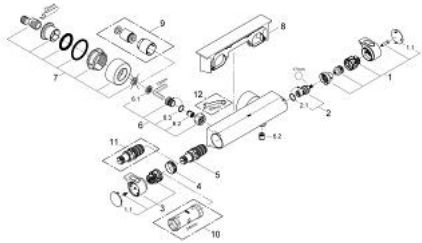

34 469 001 GROHTHERM 2000 THERMOSTATIC SHOWER MIXER 1/2"

PRODUCT DESCRIPTION

- Tyc: Chrome
- wall mounted
- 100% GROHE CoolTouch consisting of safety housing + S-unions with CoolTouch escutcheons
- GROHE LongLife finish
- GROHE Aqua Paddles, ergonomically shaped handles
- temperature scale handle with GROHE SafeStop at 38°C
- GROHE SafeStop Plus - optional temperature limiter at 43°C included
- integrated mixed water shut off
- GROHE TurboStat - compact cartridge with wax thermoelement
- volume handle with FlowControl Button (button with individually adjustable stop)
- Carbodur ceramic headpart 1/2", 180°
- shower bottom outlet 1/2"
- built-in non return valves
- dirt strainers
- protected against backflow
- covered S-unions, CoolTouch escutcheons with wall sealing
- GROHE EasyReach shower tray
- removable for easy cleaning

34 469 001 GROHTHERM 2000 THERMOSTATIC SHOWER MIXER 1/2"

SPARE PARTS

- 1: Shut-off handle Aqua Paddle (Spare part-nr. 47916000)
- 1.1: Cover cap (Spare part-nr. 4788300M)
- 2: Ceramic headpart 1/2" (Spare part-nr. 45346000)
- 2.1: O-ring \varnothing 18.2 x \varnothing 1.7 (Spare part-nr. 0392400M)
- 3: Temperature control handle (Spare part-nr. 47917000)
- 3.1: Cover cap (Spare part-nr. 4788300M)
- 4: Fitting ring (Spare part-nr. 47743000)
- 5: Thermostatic compact cartridge 1/2" (Spare part-nr. 47439000)
- 6: Non-return valve (Spare part-nr. 47189000)
- 6.1: Dirt strainer (Spare part-nr. 0726400M)
- 6.2: Non-return valve (Spare part-nr. 08565000)
- 6.3: O-ring \varnothing 17 x \varnothing 2 (Spare part-nr. 0305500M)
- 7: S-union (Spare part-nr. 12693000)
- 8: GROHE EasyReach shower tray (Spare part-nr. 18608001)
- 9: Extension set, 30 mm (Spare part-nr. 46238000)*
- 10: Socket spanner (Spare part-nr. 19332000)*
- 11: GROHE TurboStat cartridge 1/2" (Spare part-nr. 47175000)*
- 12: Special spanner (Spare part-nr. 19377000)*