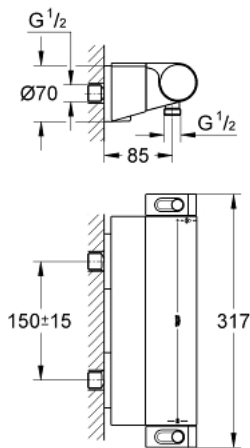

## 34 469 001 GROHTHERM 2000 THERMOSTATIC SHOWER MIXER 1/2"

### PRODUCT DESCRIPTION

- Tyc: Chrome
- wall mounted
- 100% GROHE CoolTouch consisting of safety housing + S-unions with CoolTouch escutcheons
- GROHE LongLife finish
- GROHE Aqua Paddles, ergonomically shaped handles
- temperature scale handle with GROHE SafeStop at 38°C
- GROHE SafeStop Plus - optional temperature limiter at 43°C included
- integrated mixed water shut off
- GROHE TurboStat - compact cartridge with wax thermoelement
- volume handle with GROHE EcoButton (economy button with individually adjustable economy stop)
- Carbodur ceramic headpart 1/2", 180°
- shower bottom outlet 1/2"
- built-in non return valves
- dirt strainers
- protected against backflow
- covered S-unions, CoolTouch escutcheons with wall sealing
- GROHE EasyReach shower tray
- removable for easy cleaning

### SPARE PARTS

- 1: Shut-off handle Aqua Paddle (Spare part-nr. 47916000)
- 1.1: Cover cap (Spare part-nr. 4788300M)
- 2: Ceramic headpart 1/2" (Spare part-nr. 45346000)
- 2.1: O-ring  $\varnothing$  18.2 x  $\varnothing$  1.7 (Spare part-nr. 0392400M)
- 3: Temperature control handle (Spare part-nr. 47917000)
- 3.1: Cover cap (Spare part-nr. 4788300M)
- 4: Fitting ring (Spare part-nr. 47743000)
- 5: Thermostatic compact cartridge 1/2" (Spare part-nr. 47439000)
- 6: Non-return valve (Spare part-nr. 47189000)
- 6.1: Dirt strainer (Spare part-nr. 0726400M)
- 6.2: Non-return valve (Spare part-nr. 08565000)
- 6.3: O-ring  $\varnothing$  17 x  $\varnothing$  2 (Spare part-nr. 0305500M)
- 7: S-union (Spare part-nr. 12693000)
- 8: GROHE EasyReach shower tray (Spare part-nr. 18608001)
- 9: Extension set, 30 mm (Spare part-nr. 46238000)\*
- 10: Socket spanner (Spare part-nr. 19332000)\*
- 11: GROHE TurboStat cartridge 1/2" (Spare part-nr. 47175000)\*
- 12: Special spanner (Spare part-nr. 19377000)\*