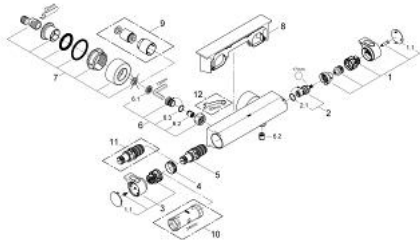

## 34 469 001 GROHTHERM 2000 THERMOSTATIC SHOWER MIXER 1/2"

### PRODUCT DESCRIPTION

- Tyc: Chrome
- wall mounted
- 100% GROHE CoolTouch consisting of safety housing + S-unions with CoolTouch escutcheons
- GROHE LongLife finish
- GROHE Aqua Paddles, ergonomically shaped handles
- temperature scale handle with GROHE SafeStop at 38°C
- GROHE SafeStop Plus - optional temperature limiter at 43°C included
- integrated mixed water shut off
- GROHE TurboStat - compact cartridge with wax thermoelement
- volume handle with GROHE EcoButton (economy button with individually adjustable economy stop)
- Carbodur ceramic headpart 1/2", 180°
- shower bottom outlet 1/2"
- built-in non return valves
- dirt strainers
- protected against backflow
- covered S-unions, CoolTouch escutcheons with wall sealing
- GROHE EasyReach shower tray
- removable for easy cleaning

### SPARE PARTS

- 1: Shut-off handle Aqua Paddle (Spare part-nr. 47916000)
- 1.1: Cover cap (Spare part-nr. 4788300M)
- 2: Ceramic headpart 1/2" (Spare part-nr. 45346000)
- 2.1: O-ring  $\varnothing$  18.2 x  $\varnothing$  1.7 (Spare part-nr. 0392400M)
- 3: Temperature control handle (Spare part-nr. 47917000)
- 3.1: Cover cap (Spare part-nr. 4788300M)
- 4: Fitting ring (Spare part-nr. 47743000)
- 5: Thermostatic compact cartridge 1/2" (Spare part-nr. 47439000)
- 6: Non-return valve (Spare part-nr. 47189000)
- 6.1: Dirt strainer (Spare part-nr. 0726400M)
- 6.2: Non-return valve (Spare part-nr. 08565000)
- 6.3: O-ring  $\varnothing$  17 x  $\varnothing$  2 (Spare part-nr. 0305500M)
- 7: S-union (Spare part-nr. 12693000)
- 8: GROHE EasyReach shower tray (Spare part-nr. 18608001)
- 9: Extension set, 30 mm (Spare part-nr. 46238000)\*
- 10: Socket spanner (Spare part-nr. 19332000)\*
- 11: GROHE TurboStat cartridge 1/2" (Spare part-nr. 47175000)\*
- 12: Special spanner (Spare part-nr. 19377000)\*