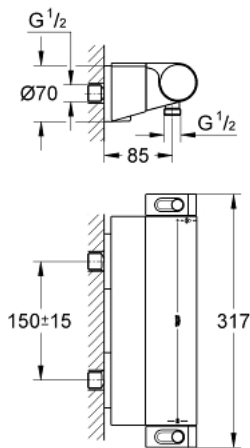

34 469 001 GROHTHERM 2000 THERMOSTATIC SHOWER MIXER 1/2"

PRODUCT DESCRIPTION

- Tyc: Chrome
- wall mounted
- 100% GROHE CoolTouch consisting of safety housing + S-unions with CoolTouch escutcheons
- GROHE LongLife finish
- GROHE Aqua Paddles, ergonomically shaped handles
- temperature scale handle with GROHE SafeStop at 38°C
- GROHE SafeStop Plus - optional temperature limiter at 43°C included
- integrated mixed water shut off
- GROHE TurboStat - compact cartridge with wax thermoelement
- volume handle with FlowControl Button (button with individually adjustable stop)
- Carbodur ceramic headpart 1/2", 180°
- shower bottom outlet 1/2"
- built-in non return valves
- dirt strainers
- protected against backflow
- covered S-unions, CoolTouch escutcheons with wall sealing
- GROHE EasyReach shower tray
- removable for easy cleaning

34 469 001 GROHTHERM 2000 THERMOSTATIC SHOWER MIXER 1/2"

SPARE PARTS

- 1: Shut-off handle Aqua Paddle (Spare part-nr. 47916000)
- 1.1: Cover cap (Spare part-nr. 4788300M)
- 2: Ceramic headpart 1/2" (Spare part-nr. 45346000)
- 2.1: O-ring \varnothing 18.2 x \varnothing 1.7 (Spare part-nr. 0392400M)
- 3: Temperature control handle (Spare part-nr. 47917000)
- 3.1: Cover cap (Spare part-nr. 4788300M)
- 4: Fitting ring (Spare part-nr. 47743000)
- 5: Thermostatic compact cartridge 1/2" (Spare part-nr. 47439000)
- 6: Non-return valve (Spare part-nr. 47189000)
- 6.1: Dirt strainer (Spare part-nr. 0726400M)
- 6.2: Non-return valve (Spare part-nr. 08565000)
- 6.3: O-ring \varnothing 17 x \varnothing 2 (Spare part-nr. 0305500M)
- 7: S-union (Spare part-nr. 12693000)
- 8: GROHE EasyReach shower tray (Spare part-nr. 18608001)
- 9: Extension set, 30 mm (Spare part-nr. 46238000)*
- 10: Socket spanner (Spare part-nr. 19332000)*
- 11: GROHE TurboStat cartridge 1/2" (Spare part-nr. 47175000)*
- 12: Special spanner (Spare part-nr. 19377000)*