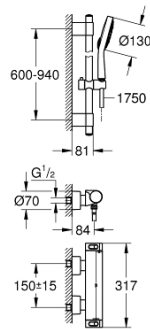

34 482 001 GROHTHERM 2000 THERMOSTATIC SHOWER MIXER 1/2" WITH SHOWER SET

**PRODUCT DESCRIPTION**

- Colour: chrome
- consisting of:
- Grohtherm 2000 thermostatic shower mixer (34 169)
- Power&Soul Cosmopolitan 130 shower set

## 34 482 001 GROHTHERM 2000 THERMOSTATIC SHOWER MIXER 1/2" WITH SHOWER SET

### SPARE PARTS

- 1: Shut-off handle Aqua Paddle (Spare part-nr. 47916000)
  - 1.1: Cover cap (Spare part-nr. 4788300M)
  - 2: Ceramic headpart 1/2" (Spare part-nr. 45346000)
  - 2.1: O-Ring Ø18,2 x Ø1,7 (Spare part-nr. 0392400M)
  - 3: Temperature control handle (Spare part-nr. 47917000)
  - 3.1: Cover cap (Spare part-nr. 4788300M)
  - 4: retaining ring (Spare part-nr. 47743000)
  - 5: Thermostatic compact cartridge 1/2" (Spare part-nr. 47439000)
  - 6: Non-return valve (Spare part-nr. 47189000)
  - 6.1: Filter (Spare part-nr. 0726400M)
  - 6.2: Non-return valve (Spare part-nr. 08565000)
  - 6.3: O-Ring Ø17 x Ø2 (Spare part-nr. 0305500M)
  - 7: S-union (Spare part-nr. 12693000)
  - 8: Dirt strainer (Spare part-nr. 0700200M)
  - 9: Cover cap (Spare part-nr. 45922000)
  - 10: Shower rail holder (Spare part-nr. 48333000)
  - 11: Glide element (Spare part-nr. 48177000)
  - 12: Compensation disc (Spare part-nr. 45914XE0)\*
  - 13: Extension 30 (Spare part-nr. 46238000)\*
  - 14: Socket spanner (Spare part-nr. 19332000)\*
  - 15: GROHE TurboStat cartridge 1/2" (Spare part-nr. 47175000)\*
  - 16: Special spanner (Spare part-nr. 19377000)\*
- \* Optional accessories