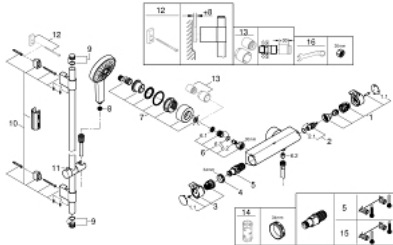

34 482 001 GROHTHERM 2000 THERMOSTATIC SHOWER MIXER 1/2" WITH SHOWER SET

**PRODUCT DESCRIPTION**

- Colour: chrome
- consisting of:
- Grohtherm 2000 thermostatic shower mixer (34 169)
- Power&Soul Cosmopolitan 130 shower set

## 34 482 001 GROHTHERM 2000 THERMOSTATIC SHOWER MIXER 1/2" WITH SHOWER SET

### SPARE PARTS

- 1: Shut-off handle Aqua Paddle (Spare part-nr. 47916000)
  - 1.1: Cover cap (Spare part-nr. 4788300M)
  - 2: Ceramic headpart 1/2" (Spare part-nr. 45346000)
  - 2.1: O-Ring Ø18,2 x Ø1,7 (Spare part-nr. 0392400M)
  - 3: Temperature control handle (Spare part-nr. 47917000)
  - 3.1: Cover cap (Spare part-nr. 4788300M)
  - 4: retaining ring (Spare part-nr. 47743000)
  - 5: Thermostatic compact cartridge 1/2" (Spare part-nr. 47439000)
  - 6: Non-return valve (Spare part-nr. 47189000)
  - 6.1: Filter (Spare part-nr. 0726400M)
  - 6.2: Non-return valve (Spare part-nr. 08565000)
  - 6.3: O-Ring Ø17 x Ø2 (Spare part-nr. 0305500M)
  - 7: S-union (Spare part-nr. 12693000)
  - 8: Dirt strainer (Spare part-nr. 0700200M)
  - 9: Cover cap (Spare part-nr. 45922000)
  - 10: Shower rail holder (Spare part-nr. 48333000)
  - 11: Glide element (Spare part-nr. 48177000)
  - 12: Compensation disc (Spare part-nr. 45914XE0)\*
  - 13: Extension 30 (Spare part-nr. 46238000)\*
  - 14: Socket spanner (Spare part-nr. 19332000)\*
  - 15: GROHE TurboStat cartridge 1/2" (Spare part-nr. 47175000)\*
  - 16: Special spanner (Spare part-nr. 19377000)\*
- \* Optional accessories