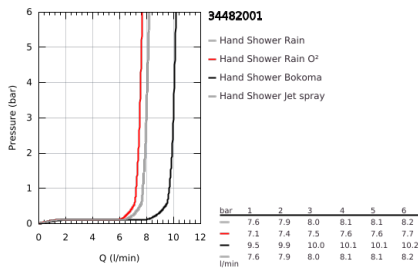

34 482 001 GROHTHERM 2000 THERMOSTATIC SHOWER MIXER 1/2" WITH SHOWER SET

**PRODUCT DESCRIPTION**

- Colour: chrome
- consisting of:
- Grohtherm 2000 thermostatic shower mixer (34 169)
- Power&Soul Cosmopolitan 130 shower set

## 34 482 001 GROHTHERM 2000 THERMOSTATIC SHOWER MIXER 1/2" WITH SHOWER SET

### SPARE PARTS

- 1: Shut-off handle Aqua Paddle (Spare part-nr. 47916000)
  - 1.1: Cover cap (Spare part-nr. 4788300M)
  - 2: Ceramic headpart 1/2" (Spare part-nr. 45346000)
  - 2.1: O-Ring Ø18,2 x Ø1,7 (Spare part-nr. 0392400M)
  - 3: Temperature control handle (Spare part-nr. 47917000)
  - 3.1: Cover cap (Spare part-nr. 4788300M)
  - 4: retaining ring (Spare part-nr. 47743000)
  - 5: Thermostatic compact cartridge 1/2" (Spare part-nr. 47439000)
  - 6: Non-return valve (Spare part-nr. 47189000)
  - 6.1: Filter (Spare part-nr. 0726400M)
  - 6.2: Non-return valve (Spare part-nr. 08565000)
  - 6.3: O-Ring Ø17 x Ø2 (Spare part-nr. 0305500M)
  - 7: S-union (Spare part-nr. 12693000)
  - 8: Dirt strainer (Spare part-nr. 0700200M)
  - 9: Cover cap (Spare part-nr. 45922000)
  - 10: Shower rail holder (Spare part-nr. 48333000)
  - 11: Glide element (Spare part-nr. 48177000)
  - 12: Compensation disc (Spare part-nr. 45914XE0)\*
  - 13: Extension 30 (Spare part-nr. 46238000)\*
  - 14: Socket spanner (Spare part-nr. 19332000)\*
  - 15: GROHE TurboStat cartridge 1/2" (Spare part-nr. 47175000)\*
  - 16: Special spanner (Spare part-nr. 19377000)\*
- \* Optional accessories