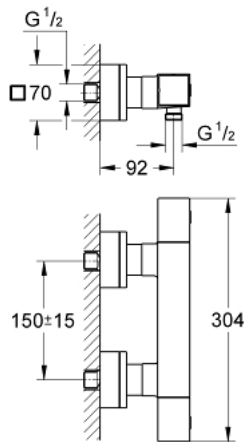

34 488 000 GROHTHERM CUBE THERMOSTATIC SHOWER MIXER 1/2"

PRODUCT DESCRIPTION

- Colour: chrome
- wall mounted
- GROHE LongLife finish
- GROHE SafeStop - safety button at 38°C
- GROHE SafeStop Plus - optional temperature limiter at 43°C included
- GROHE TurboStat - compact cartridge with wax thermoelement
- integrated mixed water shut off
- volume handle with FlowControl Button (button with individually adjustable stop)
- Carbodur ceramic headpart 1/2", 180°
- shower bottom outlet 1/2"
- built-in non return valves
- dirt strainers
- protected against backflow
- covered S-unions

34 488 000 GROHTHERM CUBE THERMOSTATIC SHOWER MIXER 1/2"

SPARE PARTS

- 1: Shut-off handle (Spare part-nr. 47964000)
 - 1.1: Cover cap (Spare part-nr. 4795900M)
 - 2: Ceramic headpart 1/2" (Spare part-nr. 45346000)
 - 2.1: O-Ring Ø18,2 x Ø1,7 (Spare part-nr. 0392400M)
 - 3: Temperature control handle (Spare part-nr. 47958000)
 - 3.1: Cover cap (Spare part-nr. 4795900M)
 - 4: retaining ring (Spare part-nr. 47743000)
 - 5: Thermostatic compact cartridge 1/2" (Spare part-nr. 47439000)
 - 6: Non-return valve (Spare part-nr. 47189000)
 - 6.1: Filter (Spare part-nr. 0726400M)
 - 6.2: Non-return valve (Spare part-nr. 08565000)
 - 6.3: O-Ring Ø17 x Ø2 (Spare part-nr. 0305500M)
 - 7: S-union (Spare part-nr. 47824000)
 - 8: Socket spanner (Spare part-nr. 19332000)*
 - 9: GROHE TurboStat cartridge 1/2" (Spare part-nr. 47175000)*
 - 10: Special spanner (Spare part-nr. 19377000)*
- * Optional accessories