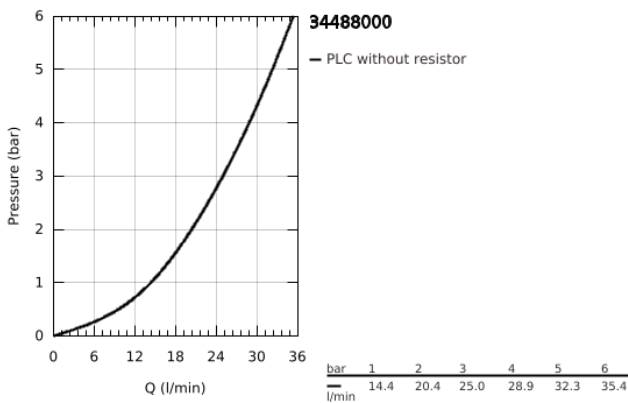

34 488 000 GROHTHERM CUBE THERMOSTATIC SHOWER MIXER 1/2"

PRODUCT DESCRIPTION

- Colour: chrome
- wall mounted
- GROHE LongLife finish
- GROHE SafeStop - safety button at 38°C
- GROHE SafeStop Plus - optional temperature limiter at 43°C included
- GROHE TurboStat - compact cartridge with wax thermoelement
- integrated mixed water shut off
- volume handle with FlowControl Button (button with individually adjustable stop)
- Carbodur ceramic headpart 1/2", 180°
- shower bottom outlet 1/2"
- built-in non return valves
- dirt strainers
- protected against backflow
- covered S-unions

34 488 000 GROHTHERM CUBE THERMOSTATIC SHOWER MIXER 1/2"

SPARE PARTS

- 1: Shut-off handle (Spare part-nr. 47964000)
 - 1.1: Cover cap (Spare part-nr. 4795900M)
 - 2: Ceramic headpart 1/2" (Spare part-nr. 45346000)
 - 2.1: O-Ring Ø18,2 x Ø1,7 (Spare part-nr. 0392400M)
 - 3: Temperature control handle (Spare part-nr. 47958000)
 - 3.1: Cover cap (Spare part-nr. 4795900M)
 - 4: retaining ring (Spare part-nr. 47743000)
 - 5: Thermostatic compact cartridge 1/2" (Spare part-nr. 47439000)
 - 6: Non-return valve (Spare part-nr. 47189000)
 - 6.1: Filter (Spare part-nr. 0726400M)
 - 6.2: Non-return valve (Spare part-nr. 08565000)
 - 6.3: O-Ring Ø17 x Ø2 (Spare part-nr. 0305500M)
 - 7: S-union (Spare part-nr. 47824000)
 - 8: Socket spanner (Spare part-nr. 19332000)*
 - 9: GROHE TurboStat cartridge 1/2" (Spare part-nr. 47175000)*
 - 10: Special spanner (Spare part-nr. 19377000)*
- * Optional accessories