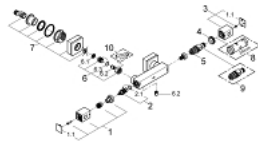

34 488 000 GROHTHERM CUBE THERMOSTATIC SHOWER MIXER 1/2"

PRODUCT DESCRIPTION

- Colour: chrome
- wall mounted
- GROHE LongLife finish
- GROHE SafeStop - safety button at 38°C
- GROHE SafeStop Plus - optional temperature limiter at 43°C included
- GROHE TurboStat - compact cartridge with wax thermoelement
- integrated mixed water shut off
- volume handle with GROHE EcoButton (economy button with individually adjustable economy stop)
- Carbodur ceramic headpart 1/2", 180°
- shower bottom outlet 1/2"
- built-in non return valves
- dirt strainers
- protected against backflow
- covered S-unions

34 488 000 GROHTHERM CUBE THERMOSTATIC SHOWER MIXER 1/2"

SPARE PARTS

- 1: Shut-off handle (Spare part-nr. 47964000)
 - 1.1: Cover cap (Spare part-nr. 4795900M)
 - 2: Ceramic headpart 1/2" (Spare part-nr. 45346000)
 - 2.1: O-Ring Ø18,2 x Ø1,7 (Spare part-nr. 0392400M)
 - 3: Temperature control handle (Spare part-nr. 47958000)
 - 3.1: Cover cap (Spare part-nr. 4795900M)
 - 4: retaining ring (Spare part-nr. 47743000)
 - 5: Thermostatic compact cartridge 1/2" (Spare part-nr. 47439000)
 - 6: Non-return valve (Spare part-nr. 47189000)
 - 6.1: Filter (Spare part-nr. 0726400M)
 - 6.2: Non-return valve (Spare part-nr. 08565000)
 - 6.3: O-Ring Ø17 x Ø2 (Spare part-nr. 0305500M)
 - 7: S-union (Spare part-nr. 47824000)
 - 8: Socket spanner (Spare part-nr. 19332000)*
 - 9: GROHE TurboStat cartridge 1/2" (Spare part-nr. 47175000)*
 - 10: Special spanner (Spare part-nr. 19377000)*
- * Optional accessories