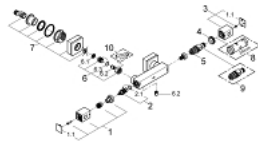

34 488 000 GROHTHERM CUBE THERMOSTATIC SHOWER MIXER 1/2"

PRODUCT DESCRIPTION

- Colour: chrome
- wall mounted
- GROHE LongLife finish
- GROHE SafeStop - safety button at 38°C
- GROHE SafeStop Plus - optional temperature limiter at 43°C included
- GROHE TurboStat - compact cartridge with wax thermoelement
- integrated mixed water shut off
- volume handle with FlowControl Button (button with individually adjustable stop)
- Carbodur ceramic headpart 1/2", 180°
- shower bottom outlet 1/2"
- built-in non return valves
- dirt strainers
- protected against backflow
- covered S-unions

34 488 000 GROHTHERM CUBE THERMOSTATIC SHOWER MIXER 1/2"

SPARE PARTS

- 1: Shut-off handle (Spare part-nr. 47964000)
 - 1.1: Cover cap (Spare part-nr. 4795900M)
 - 2: Ceramic headpart 1/2" (Spare part-nr. 45346000)
 - 2.1: O-Ring Ø18,2 x Ø1,7 (Spare part-nr. 0392400M)
 - 3: Temperature control handle (Spare part-nr. 47958000)
 - 3.1: Cover cap (Spare part-nr. 4795900M)
 - 4: retaining ring (Spare part-nr. 47743000)
 - 5: Thermostatic compact cartridge 1/2" (Spare part-nr. 47439000)
 - 6: Non-return valve (Spare part-nr. 47189000)
 - 6.1: Filter (Spare part-nr. 0726400M)
 - 6.2: Non-return valve (Spare part-nr. 08565000)
 - 6.3: O-Ring Ø17 x Ø2 (Spare part-nr. 0305500M)
 - 7: S-union (Spare part-nr. 47824000)
 - 8: Socket spanner (Spare part-nr. 19332000)*
 - 9: GROHE TurboStat cartridge 1/2" (Spare part-nr. 47175000)*
 - 10: Special spanner (Spare part-nr. 19377000)*
- * Optional accessories