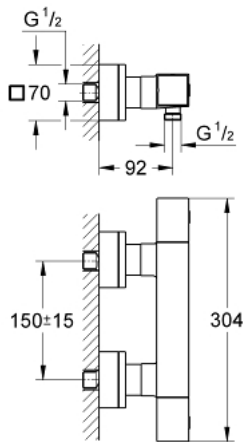

34 488 000 GROHTHERM CUBE THERMOSTATIC SHOWER MIXER 1/2"

PRODUCT DESCRIPTION

- Colour: chrome
- wall mounted
- GROHE LongLife finish
- GROHE SafeStop - safety button at 38°C
- GROHE SafeStop Plus - optional temperature limiter at 43°C included
- GROHE TurboStat - compact cartridge with wax thermoelement
- integrated mixed water shut off
- volume handle with GROHE EcoButton (economy button with individually adjustable economy stop)
- Carbodur ceramic headpart 1/2", 180°
- shower bottom outlet 1/2"
- built-in non return valves
- dirt strainers
- protected against backflow
- covered S-unions

34 488 000 GROHTHERM CUBE THERMOSTATIC SHOWER MIXER 1/2"

SPARE PARTS

- 1: Shut-off handle (Spare part-nr. 47964000)
 - 1.1: Cover cap (Spare part-nr. 4795900M)
 - 2: Ceramic headpart 1/2" (Spare part-nr. 45346000)
 - 2.1: O-Ring Ø18,2 x Ø1,7 (Spare part-nr. 0392400M)
 - 3: Temperature control handle (Spare part-nr. 47958000)
 - 3.1: Cover cap (Spare part-nr. 4795900M)
 - 4: retaining ring (Spare part-nr. 47743000)
 - 5: Thermostatic compact cartridge 1/2" (Spare part-nr. 47439000)
 - 6: Non-return valve (Spare part-nr. 47189000)
 - 6.1: Filter (Spare part-nr. 0726400M)
 - 6.2: Non-return valve (Spare part-nr. 08565000)
 - 6.3: O-Ring Ø17 x Ø2 (Spare part-nr. 0305500M)
 - 7: S-union (Spare part-nr. 47824000)
 - 8: Socket spanner (Spare part-nr. 19332000)*
 - 9: GROHE TurboStat cartridge 1/2" (Spare part-nr. 47175000)*
 - 10: Special spanner (Spare part-nr. 19377000)*
- * Optional accessories