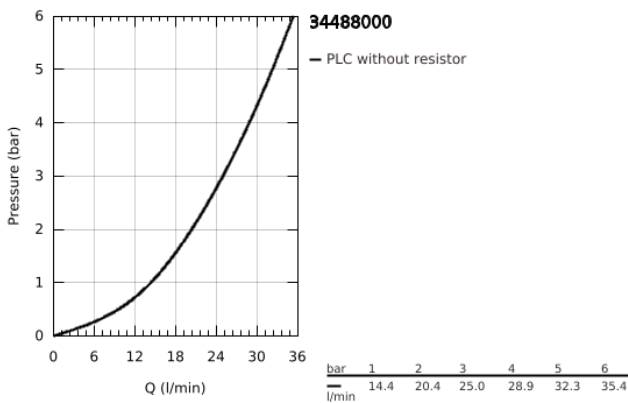

34 488 000 GROHTHERM CUBE THERMOSTATIC SHOWER MIXER 1/2"

PRODUCT DESCRIPTION

- Colour: chrome
- wall mounted
- GROHE LongLife finish
- GROHE SafeStop - safety button at 38°C
- GROHE SafeStop Plus - optional temperature limiter at 43°C included
- GROHE TurboStat - compact cartridge with wax thermoelement
- integrated mixed water shut off
- volume handle with GROHE EcoButton (economy button with individually adjustable economy stop)
- Carbodur ceramic headpart 1/2", 180°
- shower bottom outlet 1/2"
- built-in non return valves
- dirt strainers
- protected against backflow
- covered S-unions

34 488 000 GROHTHERM CUBE THERMOSTATIC SHOWER MIXER 1/2"

SPARE PARTS

- 1: Shut-off handle (Spare part-nr. 47964000)
 - 1.1: Cover cap (Spare part-nr. 4795900M)
 - 2: Ceramic headpart 1/2" (Spare part-nr. 45346000)
 - 2.1: O-Ring Ø18,2 x Ø1,7 (Spare part-nr. 0392400M)
 - 3: Temperature control handle (Spare part-nr. 47958000)
 - 3.1: Cover cap (Spare part-nr. 4795900M)
 - 4: retaining ring (Spare part-nr. 47743000)
 - 5: Thermostatic compact cartridge 1/2" (Spare part-nr. 47439000)
 - 6: Non-return valve (Spare part-nr. 47189000)
 - 6.1: Filter (Spare part-nr. 0726400M)
 - 6.2: Non-return valve (Spare part-nr. 08565000)
 - 6.3: O-Ring Ø17 x Ø2 (Spare part-nr. 0305500M)
 - 7: S-union (Spare part-nr. 47824000)
 - 8: Socket spanner (Spare part-nr. 19332000)*
 - 9: GROHE TurboStat cartridge 1/2" (Spare part-nr. 47175000)*
 - 10: Special spanner (Spare part-nr. 19377000)*
- * Optional accessories