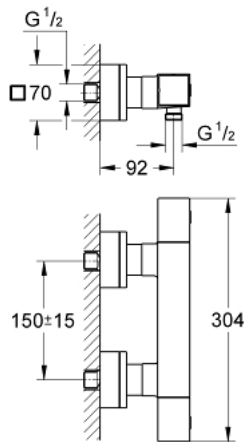

## 34 488 000 GROHTHERM CUBE THERMOSTATIC SHOWER MIXER 1/2"

### PRODUCT DESCRIPTION

- Tyc: Chrome
- wall mounted
- GROHE LongLife finish
- GROHE SafeStop safety button at 38°C ( calibration required )
- GROHE SafeStop Plus - optional temperature limiter at 43°C included
- GROHE TurboStat - compact cartridge with wax thermoelement
- integrated mixed water shut off
- volume handle with GROHE EcoButton (economy button with individually adjustable economy stop)
- Carbodur ceramic headpart 1/2", 180°
- shower bottom outlet 1/2"
- built-in non return valves
- dirt strainers
- protected against backflow
- covered S-unions

### SPARE PARTS

- 1: Shut-off handle (Spare part-nr. 47964000)
- 1.1: Cover cap (Spare part-nr. 4795900M)
- 2: Ceramic headpart 1/2" (Spare part-nr. 45346000)
- 2.1: O-ring  $\varnothing$  18.2 x  $\varnothing$  1.7 (Spare part-nr. 0392400M)
- 3: Temperature control handle (Spare part-nr. 47958000)
- 3.1: Cover cap (Spare part-nr. 4795900M)
- 4: Fitting ring (Spare part-nr. 47743000)
- 5: Thermostatic compact cartridge 1/2" (Spare part-nr. 47439000)
- 6: Non-return valve (Spare part-nr. 47189000)
- 6.1: Dirt strainer (Spare part-nr. 0726400M)
- 6.2: Non-return valve (Spare part-nr. 08565000)
- 6.3: O-ring  $\varnothing$  17 x  $\varnothing$  2 (Spare part-nr. 0305500M)
- 7: S-union (Spare part-nr. 47824000)
- 8: Socket spanner (Spare part-nr. 19332000)\*
- 9: GROHE TurboStat cartridge 1/2" (Spare part-nr. 47175000)\*
- 10: Special spanner (Spare part-nr. 19377000)\*