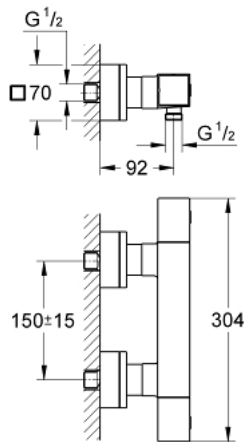

## 34 488 000 GROHTHERM CUBE THERMOSTATIC SHOWER MIXER 1/2"

### PRODUCT DESCRIPTION

- Tyc: Chrome
- wall mounted
- GROHE LongLife finish
- GROHE SafeStop safety button at 38°C ( calibration required )
- GROHE SafeStop Plus - optional temperature limiter at 43°C included
- GROHE TurboStat - compact cartridge with wax thermoelement
- integrated mixed water shut off
- volume handle with FlowControl Button (button with individually adjustable stop)
- Carbodur ceramic headpart 1/2", 180°
- shower bottom outlet 1/2"
- built-in non return valves
- dirt strainers
- protected against backflow
- covered S-unions

### SPARE PARTS

- 1: Shut-off handle (Spare part-nr. 47964000)
- 1.1: Cover cap (Spare part-nr. 4795900M)
- 2: Ceramic headpart 1/2" (Spare part-nr. 45346000)
- 2.1: O-ring  $\varnothing$  18.2 x  $\varnothing$  1.7 (Spare part-nr. 0392400M)
- 3: Temperature control handle (Spare part-nr. 47958000)
- 3.1: Cover cap (Spare part-nr. 4795900M)
- 4: Fitting ring (Spare part-nr. 47743000)
- 5: Thermostatic compact cartridge 1/2" (Spare part-nr. 47439000)
- 6: Non-return valve (Spare part-nr. 47189000)
- 6.1: Dirt strainer (Spare part-nr. 0726400M)
- 6.2: Non-return valve (Spare part-nr. 08565000)
- 6.3: O-ring  $\varnothing$  17 x  $\varnothing$  2 (Spare part-nr. 0305500M)
- 7: S-union (Spare part-nr. 47824000)
- 8: Socket spanner (Spare part-nr. 19332000)\*
- 9: GROHE TurboStat cartridge 1/2" (Spare part-nr. 47175000)\*
- 10: Special spanner (Spare part-nr. 19377000)\*