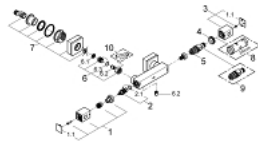

## 34 488 000 GROHTHERM CUBE THERMOSTATIC SHOWER MIXER 1/2"

### PRODUCT DESCRIPTION

- Tyc: Chrome
- wall mounted
- GROHE LongLife finish
- GROHE SafeStop safety button at 38°C ( calibration required )
- GROHE SafeStop Plus - optional temperature limiter at 43°C included
- GROHE TurboStat - compact cartridge with wax thermoelement
- integrated mixed water shut off
- volume handle with FlowControl Button (button with individually adjustable stop)
- Carbodur ceramic headpart 1/2", 180°
- shower bottom outlet 1/2"
- built-in non return valves
- dirt strainers
- protected against backflow
- covered S-unions

### SPARE PARTS

- 1: Shut-off handle (Spare part-nr. 47964000)
- 1.1: Cover cap (Spare part-nr. 4795900M)
- 2: Ceramic headpart 1/2" (Spare part-nr. 45346000)
- 2.1: O-ring  $\varnothing$  18.2 x  $\varnothing$  1.7 (Spare part-nr. 0392400M)
- 3: Temperature control handle (Spare part-nr. 47958000)
- 3.1: Cover cap (Spare part-nr. 4795900M)
- 4: Fitting ring (Spare part-nr. 47743000)
- 5: Thermostatic compact cartridge 1/2" (Spare part-nr. 47439000)
- 6: Non-return valve (Spare part-nr. 47189000)
- 6.1: Dirt strainer (Spare part-nr. 0726400M)
- 6.2: Non-return valve (Spare part-nr. 08565000)
- 6.3: O-ring  $\varnothing$  17 x  $\varnothing$  2 (Spare part-nr. 0305500M)
- 7: S-union (Spare part-nr. 47824000)
- 8: Socket spanner (Spare part-nr. 19332000)\*
- 9: GROHE TurboStat cartridge 1/2" (Spare part-nr. 47175000)\*
- 10: Special spanner (Spare part-nr. 19377000)\*