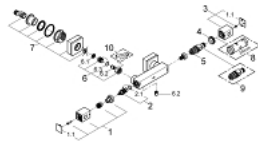

## 34 488 000 GROHTHERM CUBE THERMOSTATIC SHOWER MIXER 1/2"

### PRODUCT DESCRIPTION

- Tyc: Chrome
- wall mounted
- GROHE LongLife finish
- GROHE SafeStop safety button at 38°C ( calibration required )
- GROHE SafeStop Plus - optional temperature limiter at 43°C included
- GROHE TurboStat - compact cartridge with wax thermoelement
- integrated mixed water shut off
- volume handle with GROHE EcoButton (economy button with individually adjustable economy stop)
- Carbodur ceramic headpart 1/2", 180°
- shower bottom outlet 1/2"
- built-in non return valves
- dirt strainers
- protected against backflow
- covered S-unions

### SPARE PARTS

- 1: Shut-off handle (Spare part-nr. 47964000)
- 1.1: Cover cap (Spare part-nr. 4795900M)
- 2: Ceramic headpart 1/2" (Spare part-nr. 45346000)
- 2.1: O-ring  $\varnothing$  18.2 x  $\varnothing$  1.7 (Spare part-nr. 0392400M)
- 3: Temperature control handle (Spare part-nr. 47958000)
- 3.1: Cover cap (Spare part-nr. 4795900M)
- 4: Fitting ring (Spare part-nr. 47743000)
- 5: Thermostatic compact cartridge 1/2" (Spare part-nr. 47439000)
- 6: Non-return valve (Spare part-nr. 47189000)
- 6.1: Dirt strainer (Spare part-nr. 0726400M)
- 6.2: Non-return valve (Spare part-nr. 08565000)
- 6.3: O-ring  $\varnothing$  17 x  $\varnothing$  2 (Spare part-nr. 0305500M)
- 7: S-union (Spare part-nr. 47824000)
- 8: Socket spanner (Spare part-nr. 19332000)\*
- 9: GROHE TurboStat cartridge 1/2" (Spare part-nr. 47175000)\*
- 10: Special spanner (Spare part-nr. 19377000)\*