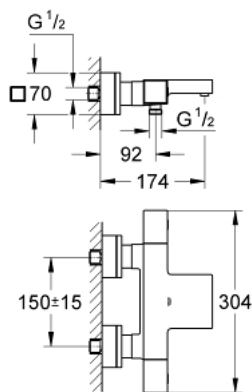

## 34 497 000 GROHTHERM CUBE THERMOSTATIC BATH MIXER 1/2"

### PRODUCT DESCRIPTION

- Colour: chrome
- wall mounted
- GROHE LongLife finish
- GROHE SafeStop - safety button at 38°C
- GROHE SafeStop Plus - optional temperature limiter at 43°C included
- GROHE TurboStat - compact cartridge with wax thermoelement
- integrated mixed water shut off
- GROHE AquaDimmer with multiple function:
  - FlowControl Button, one-button switch for full water flow to the shower
  - flow control
  - diverter: bath/shower
- shower bottom outlet 1/2"
- spray pattern: GROHE XL Waterfall
- flow straightener
- built-in non return valves
- dirt strainers
- protected against backflow
- covered S-unions

34 497 000 **GROHTHERM CUBE THERMOSTATIC BATH MIXER 1/2"**

**SPARE PARTS**

- 1: Shut-off handle (Spare part-nr. 47960000)
- 1.1: Cover cap (Spare part-nr. 4795900M)
- 2: Stop ring (Spare part-nr. 47922000)
- 3: Aquadimmer (Spare part-nr. 47364000)
- 4: Water flow (Spare part-nr. 47887000)
- 5: Temperature control handle (Spare part-nr. 47958000)
- 5.1: Cover cap (Spare part-nr. 4795900M)
- 6: retaining ring (Spare part-nr. 47743000)
- 7: Thermostatic compact cartridge 1/2" (Spare part-nr. 47439000)
- 8: Non-return valve (Spare part-nr. 47189000)
- 8.1: Filter (Spare part-nr. 0726400M)
- 8.2: Non-return valve (Spare part-nr. 08565000)
- 8.3: O-Ring  $\varnothing 17 \times \varnothing 2$  (Spare part-nr. 0305500M)
- 9: S-union (Spare part-nr. 47824000)
- 10: Water flow (Spare part-nr. 47924000)
- 11: Extension 30 (Spare part-nr. 46238000)\*
- 12: Socket spanner (Spare part-nr. 19332000)\*
- 13: GROHE TurboStat cartridge 1/2" (Spare part-nr. 47175000)\*
- 14: Special spanner (Spare part-nr. 19377000)\*