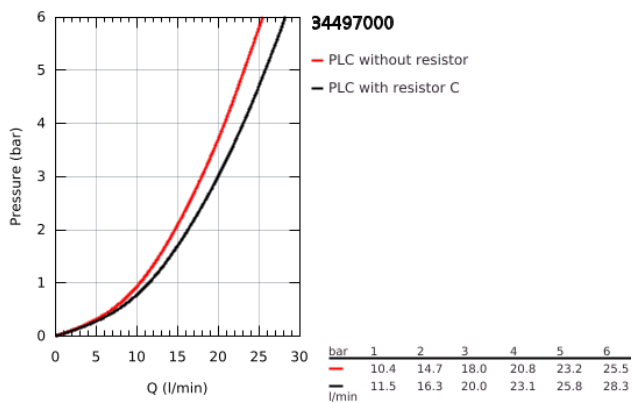

## 34 497 000 GROHTHERM CUBE THERMOSTATIC BATH MIXER 1/2"

### PRODUCT DESCRIPTION

- Colour: chrome
- wall mounted
- GROHE LongLife finish
- GROHE SafeStop - safety button at 38°C
- GROHE SafeStop Plus - optional temperature limiter at 43°C included
- GROHE TurboStat - compact cartridge with wax thermoelement
- integrated mixed water shut off
- GROHE AquaDimmer with multiple function:
  - FlowControl Button, one-button switch for full water flow to the shower
  - flow control
  - diverter: bath/shower
- shower bottom outlet 1/2"
- spray pattern: GROHE XL Waterfall
- flow straightener
- built-in non return valves
- dirt strainers
- protected against backflow
- covered S-unions