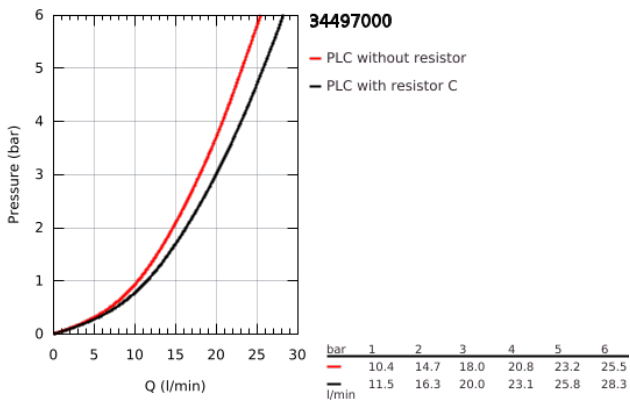

34 497 000 **GROHTHERM CUBE THERMOSTATIC BATH MIXER 1/2"**

PRODUCT DESCRIPTION

- Colour: chrome
- wall mounted
- GROHE LongLife finish
- GROHE SafeStop - safety button at 38°C
- GROHE SafeStop Plus - optional temperature limiter at 43°C included
- GROHE TurboStat - compact cartridge with wax thermoelement
- integrated mixed water shut off
- GROHE AquaDimmer with multiple function:
- integrated GROHE EcoButton (economy button with economy stop for shower)
- flow control
- diverter: bath/shower
- shower bottom outlet 1/2"
- spray pattern: GROHE XL Waterfall
- flow straightener
- built-in non return valves
- dirt strainers
- protected against backflow
- covered S-unions

34 497 000 **GROHTHERM CUBE THERMOSTATIC BATH MIXER 1/2"**

SPARE PARTS

- 1: Shut-off handle (Spare part-nr. 47960000)
- 1.1: Cover cap (Spare part-nr. 4795900M)
- 2: Stop ring (Spare part-nr. 47922000)
- 3: Aquadimmer (Spare part-nr. 47364000)
- 4: Water flow (Spare part-nr. 47887000)
- 5: Temperature control handle (Spare part-nr. 47958000)
- 5.1: Cover cap (Spare part-nr. 4795900M)
- 6: retaining ring (Spare part-nr. 47743000)
- 7: Thermostatic compact cartridge 1/2" (Spare part-nr. 47439000)
- 8: Non-return valve (Spare part-nr. 47189000)
- 8.1: Filter (Spare part-nr. 0726400M)
- 8.2: Non-return valve (Spare part-nr. 08565000)
- 8.3: O-Ring $\varnothing 17 \times \varnothing 2$ (Spare part-nr. 0305500M)
- 9: S-union (Spare part-nr. 47824000)
- 10: Water flow (Spare part-nr. 47924000)
- 11: Extension 30 (Spare part-nr. 46238000)*
- 12: Socket spanner (Spare part-nr. 19332000)*
- 13: GROHE TurboStat cartridge 1/2" (Spare part-nr. 47175000)*
- 14: Special spanner (Spare part-nr. 19377000)*