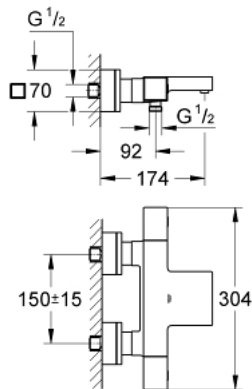

34 497 000 **GROHTHERM CUBE THERMOSTATIC BATH MIXER 1/2"**

PRODUCT DESCRIPTION

- Colour: chrome
- wall mounted
- GROHE LongLife finish
- GROHE SafeStop - safety button at 38°C
- GROHE SafeStop Plus - optional temperature limiter at 43°C included
- GROHE TurboStat - compact cartridge with wax thermoelement
- integrated mixed water shut off
- GROHE AquaDimmer with multiple function:
- integrated GROHE EcoButton (economy button with economy stop for shower)
- flow control
- diverter: bath/shower
- shower bottom outlet 1/2"
- spray pattern: GROHE XL Waterfall
- flow straightener
- built-in non return valves
- dirt strainers
- protected against backflow
- covered S-unions

34 497 000 **GROHTHERM CUBE THERMOSTATIC BATH MIXER 1/2"**

SPARE PARTS

- 1: Shut-off handle (Spare part-nr. 47960000)
- 1.1: Cover cap (Spare part-nr. 4795900M)
- 2: Stop ring (Spare part-nr. 47922000)
- 3: Aquadimmer (Spare part-nr. 47364000)
- 4: Water flow (Spare part-nr. 47887000)
- 5: Temperature control handle (Spare part-nr. 47958000)
- 5.1: Cover cap (Spare part-nr. 4795900M)
- 6: retaining ring (Spare part-nr. 47743000)
- 7: Thermostatic compact cartridge 1/2" (Spare part-nr. 47439000)
- 8: Non-return valve (Spare part-nr. 47189000)
- 8.1: Filter (Spare part-nr. 0726400M)
- 8.2: Non-return valve (Spare part-nr. 08565000)
- 8.3: O-Ring $\varnothing 17 \times \varnothing 2$ (Spare part-nr. 0305500M)
- 9: S-union (Spare part-nr. 47824000)
- 10: Water flow (Spare part-nr. 47924000)
- 11: Extension 30 (Spare part-nr. 46238000)*
- 12: Socket spanner (Spare part-nr. 19332000)*
- 13: GROHE TurboStat cartridge 1/2" (Spare part-nr. 47175000)*
- 14: Special spanner (Spare part-nr. 19377000)*