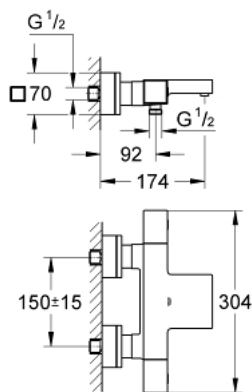

34 497 000 GROHTHERM CUBE THERMOSTATIC BATH MIXER 1/2"

PRODUCT DESCRIPTION

- Түс: Chrome
- wall mounted
- GROHE LongLife finish
- GROHE SafeStop safety button at 38°C (calibration required)
- GROHE SafeStop Plus - optional temperature limiter at 43°C included
- GROHE TurboStat - compact cartridge with wax thermoelement
- integrated mixed water shut off
- GROHE AquaDimmer with multiple function:
 - flow control
 - переключатель: ванна/душ
 - shower bottom outlet 1/2"
 -
 - flow straightener
 - built-in non return valves
 - dirt strainers
 - protected against backflow
 - covered S-unions

34 497 000 GROHTHERM CUBE THERMOSTATIC BATH MIXER 1/2"

SPARE PARTS

- 1: Shut-off handle (Spare part-nr. 47960000)
- 1.1: Cover cap (Spare part-nr. 4795900M)
- 2: Stop ring (Spare part-nr. 47922000)
- 3: Aquadimmer (Spare part-nr. 47364000)
- 4: Water flow (Spare part-nr. 47887000)
- 5: Temperature control handle (Spare part-nr. 47958000)
- 5.1: Cover cap (Spare part-nr. 4795900M)
- 6: Fitting ring (Spare part-nr. 47743000)
- 7: Thermostatic compact cartridge 1/2" (Spare part-nr. 47439000)
- 8: Non-return valve (Spare part-nr. 47189000)
- 8.1: Dirt strainer (Spare part-nr. 0726400M)
- 8.2: Non-return valve (Spare part-nr. 08565000)
- 8.3: O-ring $\varnothing 17 \times \varnothing 2$ (Spare part-nr. 0305500M)
- 9: S-union (Spare part-nr. 47824000)
- 10: Water flow (Spare part-nr. 47924000)
- 11: Extension set, 30 mm (Spare part-nr. 46238000)*
- 12: Socket spanner (Spare part-nr. 19332000)*
- 13: GROHE TurboStat cartridge 1/2" (Spare part-nr. 47175000)*
- 14: Special spanner (Spare part-nr. 19377000)*