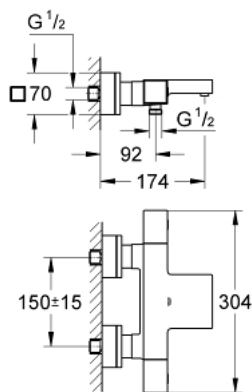

34 497 000 GROHTHERM CUBE THERMOSTATIC BATH MIXER 1/2"

PRODUCT DESCRIPTION

- Tyc: Chrome
- wall mounted
- GROHE LongLife finish
- GROHE SafeStop safety button at 38°C (calibration required)
- GROHE SafeStop Plus - optional temperature limiter at 43°C included
- GROHE TurboStat - compact cartridge with wax thermoelement
- integrated mixed water shut off
- GROHE AquaDimmer with multiple function:
- integrated GROHE EcoButton (economy button with economy stop for shower)
- flow control
- diverter: bath/shower
- shower bottom outlet 1/2"
-
- flow straightener
- built-in non return valves
- dirt strainers
- protected against backflow
- covered S-unions

34 497 000 GROHTHERM CUBE THERMOSTATIC BATH MIXER 1/2"

SPARE PARTS

- 1: Shut-off handle (Spare part-nr. 47960000)
- 1.1: Cover cap (Spare part-nr. 4795900M)
- 2: Stop ring (Spare part-nr. 47922000)
- 3: Aquadimmer (Spare part-nr. 47364000)
- 4: Water flow (Spare part-nr. 47887000)
- 5: Temperature control handle (Spare part-nr. 47958000)
- 5.1: Cover cap (Spare part-nr. 4795900M)
- 6: Fitting ring (Spare part-nr. 47743000)
- 7: Thermostatic compact cartridge 1/2" (Spare part-nr. 47439000)
- 8: Non-return valve (Spare part-nr. 47189000)
- 8.1: Dirt strainer (Spare part-nr. 0726400M)
- 8.2: Non-return valve (Spare part-nr. 08565000)
- 8.3: O-ring $\varnothing 17 \times \varnothing 2$ (Spare part-nr. 0305500M)
- 9: S-union (Spare part-nr. 47824000)
- 10: Water flow (Spare part-nr. 47924000)
- 11: Extension set, 30 mm (Spare part-nr. 46238000)*
- 12: Socket spanner (Spare part-nr. 19332000)*
- 13: GROHE TurboStat cartridge 1/2" (Spare part-nr. 47175000)*
- 14: Special spanner (Spare part-nr. 19377000)*