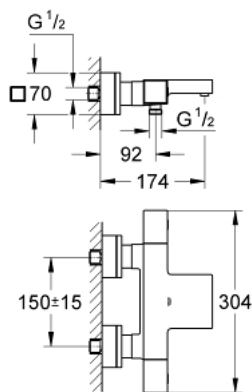

## 34 497 000 GROHTHERM CUBE THERMOSTATIC BATH MIXER 1/2"

### PRODUCT DESCRIPTION

- Түс: Chrome
- wall mounted
- GROHE LongLife finish
- GROHE SafeStop safety button at 38°C ( calibration required )
- GROHE SafeStop Plus - optional temperature limiter at 43°C included
- GROHE TurboStat - compact cartridge with wax thermoelement
- integrated mixed water shut off
- GROHE AquaDimmer with multiple function:
  - flow control
  - переключатель: ванна/душ
  - shower bottom outlet 1/2"
  - 
  - flow straightener
  - built-in non return valves
  - dirt strainers
  - protected against backflow
  - covered S-unions

### SPARE PARTS

- 1: Shut-off handle (Spare part-nr. 47960000)
- 1.1: Cover cap (Spare part-nr. 4795900M)
- 2: Stop ring (Spare part-nr. 47922000)
- 3: Aquadimmer (Spare part-nr. 47364000)
- 4: Water flow (Spare part-nr. 47887000)
- 5: Temperature control handle (Spare part-nr. 47958000)
- 5.1: Cover cap (Spare part-nr. 4795900M)
- 6: Fitting ring (Spare part-nr. 47743000)
- 7: Thermostatic compact cartridge 1/2" (Spare part-nr. 47439000)
- 8: Non-return valve (Spare part-nr. 47189000)
- 8.1: Dirt strainer (Spare part-nr. 0726400M)
- 8.2: Non-return valve (Spare part-nr. 08565000)
- 8.3: O-ring  $\varnothing 17 \times \varnothing 2$  (Spare part-nr. 0305500M)
- 9: S-union (Spare part-nr. 47824000)
- 10: Water flow (Spare part-nr. 47924000)
- 11: Extension set, 30 mm (Spare part-nr. 46238000)\*
- 12: Socket spanner (Spare part-nr. 19332000)\*
- 13: GROHE TurboStat cartridge 1/2" (Spare part-nr. 47175000)\*
- 14: Special spanner (Spare part-nr. 19377000)\*