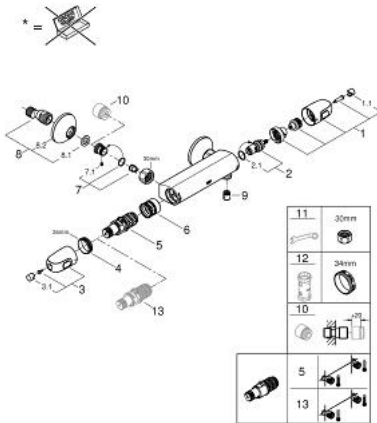

34 550 000 **GROHTHERM 1000 THERMOSTATIC SHOWER MIXER 1/2"**

PRODUCT DESCRIPTION

- Colour: chrome
- wall mounted
- GROHE CoolTouch safety housing
- GROHE LongLife finish
- GROHE MetalGrip ergonomically shaped metal handles
- GROHE SafeStop - safety button at 38°C
- GROHE SafeStop Plus - optional temperature limiter at 43°C included
- GROHE TurboStat - compact cartridge with wax thermoelement
- integrated mixed water shut off
- volume handle with GROHE EcoButton (economy button with individually adjustable economy stop)
- ceramic headpart 1/2", 180°
- shower bottom outlet 1/2"
- built-in non return valves
- dirt strainers
- protected against backflow
- GROHE FastFixation S-unions
- metal escutcheon

34 550 000 GROHTHERM 1000 THERMOSTATIC SHOWER MIXER 1/2"

SPARE PARTS

- 1: Shut-off handle (Spare part-nr. 47972000)
 - 1.1: Cover cap (Spare part-nr. 4797400M)
 - 2: Ceramic headpart 1/2" (Spare part-nr. 45346000)
 - 2.1: O-Ring Ø18,2 x Ø1,7 (Spare part-nr. 0392400M)
 - 3: Temperature control handle (Spare part-nr. 47973000)
 - 3.1: Cover cap (Spare part-nr. 4797400M)
 - 4: retaining ring (Spare part-nr. 47743000)
 - 5: Thermostatic compact cartridge 1/2" (Spare part-nr. 47439000)
 - 6: Race (Spare part-nr. 47975000)
 - 7: Non-return valves (Spare part-nr. 47979000)
 - 7.1: Non-return valve (Spare part-nr. 0654400M)
 - 7.2: Fixing set (Spare part-nr. 48003000)
 - 8: S-union (Spare part-nr. 12075000)
 - 8.1: Seal (Spare part-nr. 0138600M)
 - 8.2: Escutcheon (Spare part-nr. 0221000M)
 - 9: Non-return valve (Spare part-nr. 08565000)
 - 10: Extension 3/4", 20 mm (Spare part-nr. 0713000M)*
 - 11: Special spanner (Spare part-nr. 19377000)*
 - 12: Socket spanner (Spare part-nr. 19332000)*
 - 13: GROHE TurboStat cartridge 1/2" (Spare part-nr. 47175000)*
- * Optional accessories