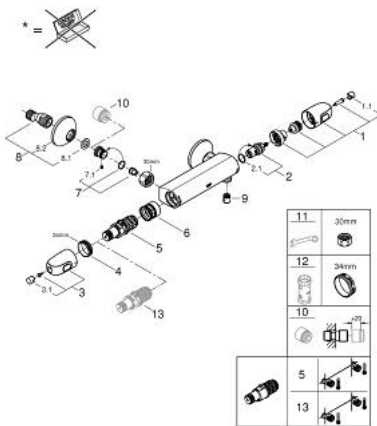

34 550 000 GROHTHERM 1000 THERMOSTATIC SHOWER MIXER 1/2"

PRODUCT DESCRIPTION

- Colour: chrome
- wall mounted
- GROHE CoolTouch safety housing
- GROHE LongLife finish
- GROHE MetalGrip ergonomically shaped metal handles
- GROHE SafeStop - safety button at 38°C
- GROHE SafeStop Plus - optional temperature limiter at 43°C included
- GROHE TurboStat - compact cartridge with wax thermoelement
- integrated mixed water shut off
- volume handle with FlowControl Button (button with individually adjustable stop)
- ceramic headpart 1/2", 180°
- shower bottom outlet 1/2"
- built-in non return valves
- dirt strainers
- protected against backflow
- GROHE FastFixation S-unions
- metal escutcheon

34 550 000 GROHTHERM 1000 THERMOSTATIC SHOWER MIXER 1/2"

SPARE PARTS

- 1: Shut-off handle (Spare part-nr. 47972000)
 - 1.1: Cover cap (Spare part-nr. 4797400M)
 - 2: Ceramic headpart 1/2" (Spare part-nr. 45346000)
 - 2.1: O-Ring Ø18,2 x Ø1,7 (Spare part-nr. 0392400M)
 - 3: Temperature control handle (Spare part-nr. 47973000)
 - 3.1: Cover cap (Spare part-nr. 4797400M)
 - 4: retaining ring (Spare part-nr. 47743000)
 - 5: Thermostatic compact cartridge 1/2" (Spare part-nr. 47439000)
 - 6: Race (Spare part-nr. 47975000)
 - 7: Non-return valves (Spare part-nr. 47979000)
 - 7.1: Non-return valve (Spare part-nr. 0654400M)
 - 7.2: Fixing set (Spare part-nr. 48003000)
 - 8: S-union (Spare part-nr. 12075000)
 - 8.1: Seal (Spare part-nr. 0138600M)
 - 8.2: Escutcheon (Spare part-nr. 0221000M)
 - 9: Non-return valve (Spare part-nr. 08565000)
 - 10: Extension 3/4", 20 mm (Spare part-nr. 0713000M)*
 - 11: Special spanner (Spare part-nr. 19377000)*
 - 12: Socket spanner (Spare part-nr. 19332000)*
 - 13: GROHE TurboStat cartridge 1/2" (Spare part-nr. 47175000)*
- * Optional accessories