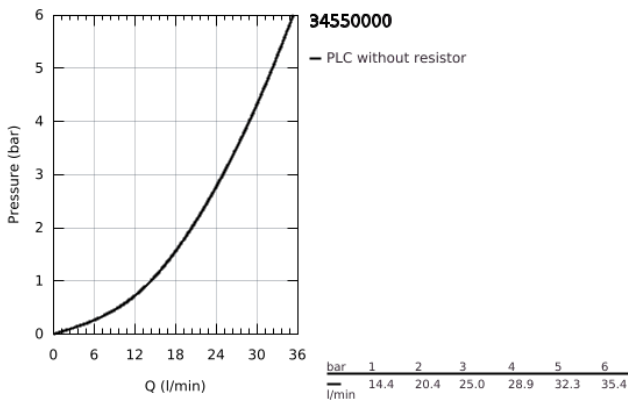

34 550 000 **GROHTHERM 1000 THERMOSTATIC SHOWER MIXER 1/2"**

PRODUCT DESCRIPTION

- Colour: chrome
- wall mounted
- GROHE CoolTouch safety housing
- GROHE LongLife finish
- GROHE MetalGrip ergonomically shaped metal handles
- GROHE SafeStop - safety button at 38°C
- GROHE SafeStop Plus - optional temperature limiter at 43°C included
- GROHE TurboStat - compact cartridge with wax thermoelement
- integrated mixed water shut off
- volume handle with GROHE EcoButton (economy button with individually adjustable economy stop)
- ceramic headpart 1/2", 180°
- shower bottom outlet 1/2"
- built-in non return valves
- dirt strainers
- protected against backflow
- GROHE FastFixation S-unions
- metal escutcheon

34 550 000 GROHTHERM 1000 THERMOSTATIC SHOWER MIXER 1/2"

SPARE PARTS

- 1: Shut-off handle (Spare part-nr. 47972000)
 - 1.1: Cover cap (Spare part-nr. 4797400M)
 - 2: Ceramic headpart 1/2" (Spare part-nr. 45346000)
 - 2.1: O-Ring Ø18,2 x Ø1,7 (Spare part-nr. 0392400M)
 - 3: Temperature control handle (Spare part-nr. 47973000)
 - 3.1: Cover cap (Spare part-nr. 4797400M)
 - 4: retaining ring (Spare part-nr. 47743000)
 - 5: Thermostatic compact cartridge 1/2" (Spare part-nr. 47439000)
 - 6: Race (Spare part-nr. 47975000)
 - 7: Non-return valves (Spare part-nr. 47979000)
 - 7.1: Non-return valve (Spare part-nr. 0654400M)
 - 7.2: Fixing set (Spare part-nr. 48003000)
 - 8: S-union (Spare part-nr. 12075000)
 - 8.1: Seal (Spare part-nr. 0138600M)
 - 8.2: Escutcheon (Spare part-nr. 0221000M)
 - 9: Non-return valve (Spare part-nr. 08565000)
 - 10: Extension 3/4", 20 mm (Spare part-nr. 0713000M)*
 - 11: Special spanner (Spare part-nr. 19377000)*
 - 12: Socket spanner (Spare part-nr. 19332000)*
 - 13: GROHE TurboStat cartridge 1/2" (Spare part-nr. 47175000)*
- * Optional accessories