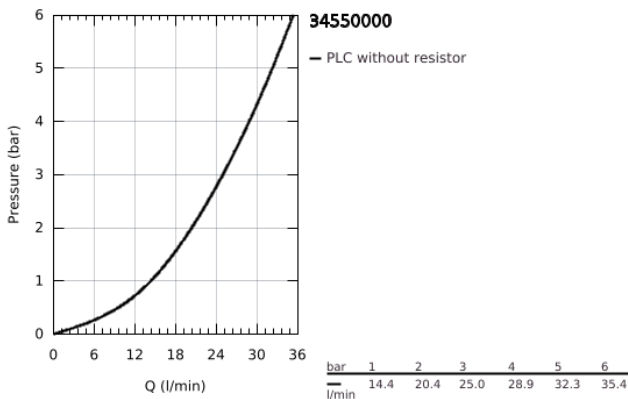

34 550 000 GROHTHERM 1000 THERMOSTATIC SHOWER MIXER 1/2"

PRODUCT DESCRIPTION

- Colour: chrome
- wall mounted
- GROHE CoolTouch safety housing
- GROHE LongLife finish
- GROHE MetalGrip ergonomically shaped metal handles
- GROHE SafeStop - safety button at 38°C
- GROHE SafeStop Plus - optional temperature limiter at 43°C included
- GROHE TurboStat - compact cartridge with wax thermoelement
- integrated mixed water shut off
- volume handle with FlowControl Button (button with individually adjustable stop)
- ceramic headpart 1/2", 180°
- shower bottom outlet 1/2"
- built-in non return valves
- dirt strainers
- protected against backflow
- GROHE FastFixation S-unions
- metal escutcheon

34 550 000 GROHTHERM 1000 THERMOSTATIC SHOWER MIXER 1/2"

SPARE PARTS

- 1: Shut-off handle (Spare part-nr. 47972000)
 - 1.1: Cover cap (Spare part-nr. 4797400M)
 - 2: Ceramic headpart 1/2" (Spare part-nr. 45346000)
 - 2.1: O-Ring Ø18,2 x Ø1,7 (Spare part-nr. 0392400M)
 - 3: Temperature control handle (Spare part-nr. 47973000)
 - 3.1: Cover cap (Spare part-nr. 4797400M)
 - 4: retaining ring (Spare part-nr. 47743000)
 - 5: Thermostatic compact cartridge 1/2" (Spare part-nr. 47439000)
 - 6: Race (Spare part-nr. 47975000)
 - 7: Non-return valves (Spare part-nr. 47979000)
 - 7.1: Non-return valve (Spare part-nr. 0654400M)
 - 7.2: Fixing set (Spare part-nr. 48003000)
 - 8: S-union (Spare part-nr. 12075000)
 - 8.1: Seal (Spare part-nr. 0138600M)
 - 8.2: Escutcheon (Spare part-nr. 0221000M)
 - 9: Non-return valve (Spare part-nr. 08565000)
 - 10: Extension 3/4", 20 mm (Spare part-nr. 0713000M)*
 - 11: Special spanner (Spare part-nr. 19377000)*
 - 12: Socket spanner (Spare part-nr. 19332000)*
 - 13: GROHE TurboStat cartridge 1/2" (Spare part-nr. 47175000)*
- * Optional accessories