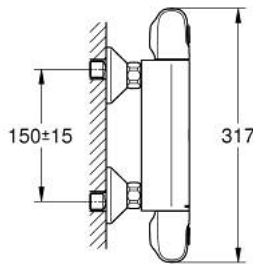

34 550 000 **GROHTHERM 1000 THERMOSTATIC SHOWER MIXER 1/2"**

PRODUCT DESCRIPTION

- Colour: chrome
- wall mounted
- GROHE CoolTouch safety housing
- GROHE LongLife finish
- GROHE MetalGrip ergonomically shaped metal handles
- GROHE SafeStop - safety button at 38°C
- GROHE SafeStop Plus - optional temperature limiter at 43°C included
- GROHE TurboStat - compact cartridge with wax thermoelement
- integrated mixed water shut off
- volume handle with GROHE EcoButton (economy button with individually adjustable economy stop)
- ceramic headpart 1/2", 180°
- shower bottom outlet 1/2"
- built-in non return valves
- dirt strainers
- protected against backflow
- GROHE FastFixation S-unions
- metal escutcheon

34 550 000 GROHTHERM 1000 THERMOSTATIC SHOWER MIXER 1/2"

SPARE PARTS

- 1: Shut-off handle (Spare part-nr. 47972000)
 - 1.1: Cover cap (Spare part-nr. 4797400M)
 - 2: Ceramic headpart 1/2" (Spare part-nr. 45346000)
 - 2.1: O-Ring Ø18,2 x Ø1,7 (Spare part-nr. 0392400M)
 - 3: Temperature control handle (Spare part-nr. 47973000)
 - 3.1: Cover cap (Spare part-nr. 4797400M)
 - 4: retaining ring (Spare part-nr. 47743000)
 - 5: Thermostatic compact cartridge 1/2" (Spare part-nr. 47439000)
 - 6: Race (Spare part-nr. 47975000)
 - 7: Non-return valves (Spare part-nr. 47979000)
 - 7.1: Non-return valve (Spare part-nr. 0654400M)
 - 7.2: Fixing set (Spare part-nr. 48003000)
 - 8: S-union (Spare part-nr. 12075000)
 - 8.1: Seal (Spare part-nr. 0138600M)
 - 8.2: Escutcheon (Spare part-nr. 0221000M)
 - 9: Non-return valve (Spare part-nr. 08565000)
 - 10: Extension 3/4", 20 mm (Spare part-nr. 0713000M)*
 - 11: Special spanner (Spare part-nr. 19377000)*
 - 12: Socket spanner (Spare part-nr. 19332000)*
 - 13: GROHE TurboStat cartridge 1/2" (Spare part-nr. 47175000)*
- * Optional accessories