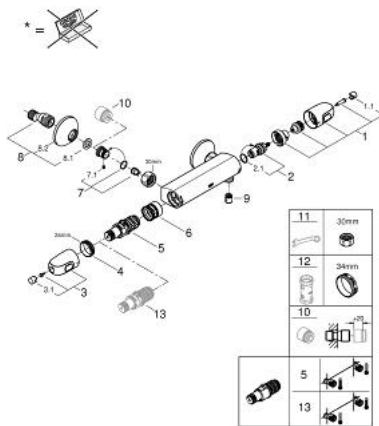

34 550 000 GROHTHERM 1000 THERMOSTATIC SHOWER MIXER 1/2"

PRODUCT DESCRIPTION

- Tyc: Chrome
- wall mounted
- GROHE CoolTouch safety housing
- GROHE LongLife finish
- GROHE MetalGrip ergonomically shaped metal handles
- GROHE SafeStop safety button at 38°C (calibration required)
- GROHE SafeStop Plus - optional temperature limiter at 43°C included
- GROHE TurboStat - compact cartridge with wax thermoelement
- integrated mixed water shut off
- volume handle with FlowControl Button (button with individually adjustable stop)
- ceramic headpart 1/2", 180°
- shower bottom outlet 1/2"
- built-in non return valves
- dirt strainers
- protected against backflow
- GROHE FastFixation S-unions
- metal escutcheon

34 550 000 GROHTHERM 1000 THERMOSTATIC SHOWER MIXER 1/2"

SPARE PARTS

- 1: Shut-off handle (Spare part-nr. 47972000)
 - 1.1: Cover cap (Spare part-nr. 4797400M)
 - 2: Ceramic headpart 1/2" (Spare part-nr. 45346000)
 - 2.1: O-ring Ø 18.2 x Ø 1.7 (Spare part-nr. 0392400M)
 - 3: Temperature control handle (Spare part-nr. 47973000)
 - 3.1: Cover cap (Spare part-nr. 4797400M)
 - 4: Fitting ring (Spare part-nr. 47743000)
 - 5: Thermostatic compact cartridge 1/2" (Spare part-nr. 47439000)
 - 6: Race (Spare part-nr. 47975000)
 - 7: Non-return valves (Spare part-nr. 47979000)
 - 7.1: Non-return valve (Spare part-nr. 0654400M)
 - 7.2: Fixing set (Spare part-nr. 48003000)
 - 8: S-union (Spare part-nr. 12075000)
 - 8.1: Seal (Spare part-nr. 0138600M)
 - 8.2: Escutcheon (Spare part-nr. 0221000M)
 - 9: Non-return valve (Spare part-nr. 08565000)
 - 10: Extension 3/4", 20 mm (Spare part-nr. 0713000M)*
 - 11: Special spanner (Spare part-nr. 19377000)*
 - 12: Socket spanner (Spare part-nr. 19332000)*
 - 13: GROHE TurboStat cartridge 1/2" (Spare part-nr. 47175000)*
- * Optional accessories