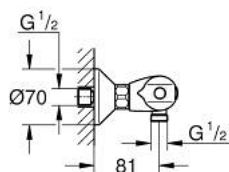

34 550 000 GROHTHERM 1000 THERMOSTATIC SHOWER MIXER 1/2"

PRODUCT DESCRIPTION

- Tyc: Chrome
- wall mounted
- GROHE CoolTouch safety housing
- GROHE LongLife finish
- GROHE MetalGrip ergonomically shaped metal handles
- GROHE SafeStop safety button at 38°C (calibration required)
- GROHE SafeStop Plus - optional temperature limiter at 43°C included
- GROHE TurboStat - compact cartridge with wax thermoelement
- integrated mixed water shut off
- volume handle with FlowControl Button (button with individually adjustable stop)
- ceramic headpart 1/2", 180°
- shower bottom outlet 1/2"
- built-in non return valves
- dirt strainers
- protected against backflow
- GROHE FastFixation S-unions
- metal escutcheon

34 550 000 GROHTHERM 1000 THERMOSTATIC SHOWER MIXER 1/2"

SPARE PARTS

- 1: Shut-off handle (Spare part-nr. 47972000)
 - 1.1: Cover cap (Spare part-nr. 4797400M)
 - 2: Ceramic headpart 1/2" (Spare part-nr. 45346000)
 - 2.1: O-ring Ø 18.2 x Ø 1.7 (Spare part-nr. 0392400M)
 - 3: Temperature control handle (Spare part-nr. 47973000)
 - 3.1: Cover cap (Spare part-nr. 4797400M)
 - 4: Fitting ring (Spare part-nr. 47743000)
 - 5: Thermostatic compact cartridge 1/2" (Spare part-nr. 47439000)
 - 6: Race (Spare part-nr. 47975000)
 - 7: Non-return valves (Spare part-nr. 47979000)
 - 7.1: Non-return valve (Spare part-nr. 0654400M)
 - 7.2: Fixing set (Spare part-nr. 48003000)
 - 8: S-union (Spare part-nr. 12075000)
 - 8.1: Seal (Spare part-nr. 0138600M)
 - 8.2: Escutcheon (Spare part-nr. 0221000M)
 - 9: Non-return valve (Spare part-nr. 08565000)
 - 10: Extension 3/4", 20 mm (Spare part-nr. 0713000M)*
 - 11: Special spanner (Spare part-nr. 19377000)*
 - 12: Socket spanner (Spare part-nr. 19332000)*
 - 13: GROHE TurboStat cartridge 1/2" (Spare part-nr. 47175000)*
- * Optional accessories