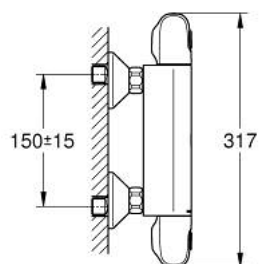

34 550 000 GROHTHERM 1000 THERMOSTATIC SHOWER MIXER 1/2"

PRODUCT DESCRIPTION

- Tyc: Chrome
- wall mounted
- GROHE CoolTouch safety housing
- GROHE LongLife finish
- GROHE MetalGrip ergonomically shaped metal handles
- GROHE SafeStop safety button at 38°C (calibration required)
- GROHE SafeStop Plus - optional temperature limiter at 43°C included
- GROHE TurboStat - compact cartridge with wax thermoelement
- integrated mixed water shut off
- volume handle with FlowControl Button (button with individually adjustable stop)
- ceramic headpart 1/2", 180°
- shower bottom outlet 1/2"
- built-in non return valves
- dirt strainers
- protected against backflow
- GROHE FastFixation S-unions
- metal escutcheon

34 550 000 GROHTHERM 1000 THERMOSTATIC SHOWER MIXER 1/2"

SPARE PARTS

- 1: Shut-off handle (Spare part-nr. 47972000)
 - 1.1: Cover cap (Spare part-nr. 4797400M)
 - 2: Ceramic headpart 1/2" (Spare part-nr. 45346000)
 - 2.1: O-ring Ø 18.2 x Ø 1.7 (Spare part-nr. 0392400M)
 - 3: Temperature control handle (Spare part-nr. 47973000)
 - 3.1: Cover cap (Spare part-nr. 4797400M)
 - 4: Fitting ring (Spare part-nr. 47743000)
 - 5: Thermostatic compact cartridge 1/2" (Spare part-nr. 47439000)
 - 6: Race (Spare part-nr. 47975000)
 - 7: Non-return valves (Spare part-nr. 47979000)
 - 7.1: Non-return valve (Spare part-nr. 0654400M)
 - 7.2: Fixing set (Spare part-nr. 48003000)
 - 8: S-union (Spare part-nr. 12075000)
 - 8.1: Seal (Spare part-nr. 0138600M)
 - 8.2: Escutcheon (Spare part-nr. 0221000M)
 - 9: Non-return valve (Spare part-nr. 08565000)
 - 10: Extension 3/4", 20 mm (Spare part-nr. 0713000M)*
 - 11: Special spanner (Spare part-nr. 19377000)*
 - 12: Socket spanner (Spare part-nr. 19332000)*
 - 13: GROHE TurboStat cartridge 1/2" (Spare part-nr. 47175000)*
- * Optional accessories