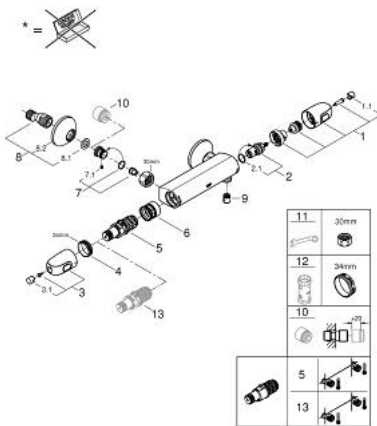

34 550 000 GROHTHERM 1000 THERMOSTATIC SHOWER MIXER 1/2"

PRODUCT DESCRIPTION

- Tyc: Chrome
- wall mounted
- GROHE CoolTouch safety housing
- GROHE LongLife finish
- GROHE MetalGrip ergonomically shaped metal handles
- GROHE SafeStop safety button at 38°C (calibration required)
- GROHE SafeStop Plus - optional temperature limiter at 43°C included
- GROHE TurboStat - compact cartridge with wax thermoelement
- integrated mixed water shut off
- volume handle with GROHE EcoButton (economy button with individually adjustable economy stop)
- ceramic headpart 1/2", 180°
- shower bottom outlet 1/2"
- built-in non return valves
- dirt strainers
- protected against backflow
- GROHE FastFixation S-unions
- metal escutcheon

34 550 000 GROHTHERM 1000 THERMOSTATIC SHOWER MIXER 1/2"

SPARE PARTS

- 1: Shut-off handle (Spare part-nr. 47972000)
 - 1.1: Cover cap (Spare part-nr. 4797400M)
 - 2: Ceramic headpart 1/2" (Spare part-nr. 45346000)
 - 2.1: O-ring Ø 18.2 x Ø 1.7 (Spare part-nr. 0392400M)
 - 3: Temperature control handle (Spare part-nr. 47973000)
 - 3.1: Cover cap (Spare part-nr. 4797400M)
 - 4: Fitting ring (Spare part-nr. 47743000)
 - 5: Thermostatic compact cartridge 1/2" (Spare part-nr. 47439000)
 - 6: Race (Spare part-nr. 47975000)
 - 7: Non-return valves (Spare part-nr. 47979000)
 - 7.1: Non-return valve (Spare part-nr. 0654400M)
 - 7.2: Fixing set (Spare part-nr. 48003000)
 - 8: S-union (Spare part-nr. 12075000)
 - 8.1: Seal (Spare part-nr. 0138600M)
 - 8.2: Escutcheon (Spare part-nr. 0221000M)
 - 9: Non-return valve (Spare part-nr. 08565000)
 - 10: Extension 3/4", 20 mm (Spare part-nr. 0713000M)*
 - 11: Special spanner (Spare part-nr. 19377000)*
 - 12: Socket spanner (Spare part-nr. 19332000)*
 - 13: GROHE TurboStat cartridge 1/2" (Spare part-nr. 47175000)*
- * Optional accessories