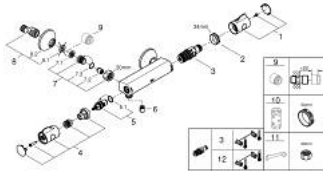

34 558 000 GROHTHERM 800 THERMOSTATIC SHOWER MIXER 1/2"

PRODUCT DESCRIPTION

- Colour: chrome
- wall mounted
- GROHE LongLife finish
- GROHE SafeStop - safety button at 38°C
- GROHE SafeStop Plus - optional temperature limiter at 43°C included
- GROHE TurboStat - compact cartridge with wax thermoelement
- integrated mixed water shut off
- volume handle with FlowControl Button (button with individually adjustable stop)
- ceramic headpart 1/2", 180°
- shower bottom outlet 1/2"
- dirt strainers
- built-in non return valves
- protected against backflow
- S-unions
- metal escutcheon

34 558 000 GROHTHERM 800 THERMOSTATIC SHOWER MIXER 1/2"

SPARE PARTS

- 1: Temperature control handle (Spare part-nr. 47981000)
- 2: retaining ring (Spare part-nr. 47743000)
- 3: Thermostatic compact cartridge 1/2" (Spare part-nr. 47439000)
- 4: Shut-off handle (Spare part-nr. 47980000)
- 5: Ceramic headpart 1/2" (Spare part-nr. 45346000)
- 5.1: O-Ring Ø18,2 x Ø1,7 (Spare part-nr. 0392400M)
- 6: Non-return valve (Spare part-nr. 08565000)
- 7: Non-return valve (Spare part-nr. 47189000)
- 7.1: Filter (Spare part-nr. 0726400M)
- 7.2: Non-return valve (Spare part-nr. 08565000)
- 7.3: O-Ring Ø17 x Ø2 (Spare part-nr. 0305500M)
- 8: S-union (Spare part-nr. 12075000)
- 8.1: Seal (Spare part-nr. 0138600M)
- 8.2: Escutcheon (Spare part-nr. 0221000M)
- 9: Extension 3/4", 20 mm (Spare part-nr. 0713000M)*
- 10: Socket spanner (Spare part-nr. 19332000)*
- 11: Special spanner (Spare part-nr. 19377000)*
- 12: GROHE TurboStat cartridge 1/2" (Spare part-nr. 47175000)*