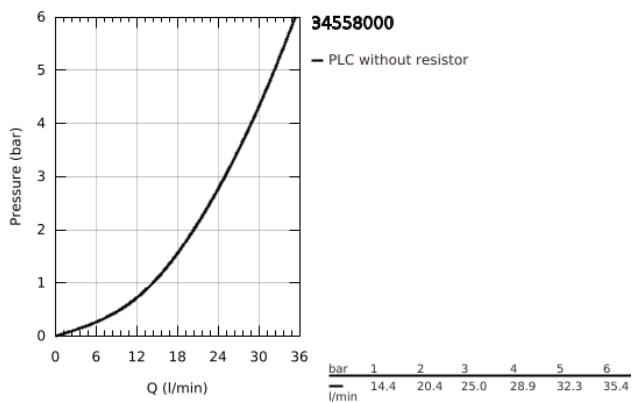

34 558 000 GROHTHERM 800 THERMOSTATIC SHOWER MIXER 1/2"

PRODUCT DESCRIPTION

- Colour: chrome
- wall mounted
- GROHE LongLife finish
- GROHE SafeStop - safety button at 38°C
- GROHE SafeStop Plus - optional temperature limiter at 43°C included
- GROHE TurboStat - compact cartridge with wax thermoelement
- integrated mixed water shut off
- volume handle with GROHE EcoButton (economy button with individually adjustable economy stop)
- ceramic headpart 1/2", 180°
- shower bottom outlet 1/2"
- dirt strainers
- built-in non return valves
- protected against backflow
- S-unions
- metal escutcheon
- GROHE EcoJoy - less water, perfect flow

34 558 000 GROHTHERM 800 THERMOSTATIC SHOWER MIXER 1/2"

SPARE PARTS

- 1: Temperature control handle (Spare part-nr. 47981000)
- 2: retaining ring (Spare part-nr. 47743000)
- 3: Thermostatic compact cartridge 1/2" (Spare part-nr. 47439000)
- 4: Shut-off handle (Spare part-nr. 47980000)
- 5: Ceramic headpart 1/2" (Spare part-nr. 45346000)
- 5.1: O-Ring Ø18,2 x Ø1,7 (Spare part-nr. 0392400M)
- 6: Non-return valve (Spare part-nr. 08565000)
- 7: Non-return valve (Spare part-nr. 47189000)
- 7.1: Filter (Spare part-nr. 0726400M)
- 7.2: Non-return valve (Spare part-nr. 08565000)
- 7.3: O-Ring Ø17 x Ø2 (Spare part-nr. 0305500M)
- 8: S-union (Spare part-nr. 12075000)
- 8.1: Seal (Spare part-nr. 0138600M)
- 8.2: Escutcheon (Spare part-nr. 0221000M)
- 9: Extension 3/4", 20 mm (Spare part-nr. 0713000M)*
- 10: Socket spanner (Spare part-nr. 19332000)*
- 11: Special spanner (Spare part-nr. 19377000)*
- 12: GROHE TurboStat cartridge 1/2" (Spare part-nr. 47175000)*