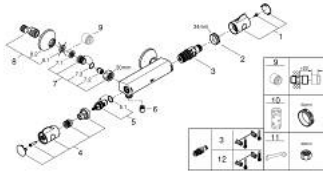

34 558 000 GROHTHERM 800 THERMOSTATIC SHOWER MIXER 1/2"

PRODUCT DESCRIPTION

- Colour: chrome
- wall mounted
- GROHE LongLife finish
- GROHE SafeStop - safety button at 38°C
- GROHE SafeStop Plus - optional temperature limiter at 43°C included
- GROHE TurboStat - compact cartridge with wax thermoelement
- integrated mixed water shut off
- volume handle with GROHE EcoButton (economy button with individually adjustable economy stop)
- ceramic headpart 1/2", 180°
- shower bottom outlet 1/2"
- dirt strainers
- built-in non return valves
- protected against backflow
- S-unions
- metal escutcheon
- GROHE EcoJoy - less water, perfect flow

34 558 000 GROHTHERM 800 THERMOSTATIC SHOWER MIXER 1/2"

SPARE PARTS

- 1: Temperature control handle (Spare part-nr. 47981000)
- 2: retaining ring (Spare part-nr. 47743000)
- 3: Thermostatic compact cartridge 1/2" (Spare part-nr. 47439000)
- 4: Shut-off handle (Spare part-nr. 47980000)
- 5: Ceramic headpart 1/2" (Spare part-nr. 45346000)
- 5.1: O-Ring Ø18,2 x Ø1,7 (Spare part-nr. 0392400M)
- 6: Non-return valve (Spare part-nr. 08565000)
- 7: Non-return valve (Spare part-nr. 47189000)
- 7.1: Filter (Spare part-nr. 0726400M)
- 7.2: Non-return valve (Spare part-nr. 08565000)
- 7.3: O-Ring Ø17 x Ø2 (Spare part-nr. 0305500M)
- 8: S-union (Spare part-nr. 12075000)
- 8.1: Seal (Spare part-nr. 0138600M)
- 8.2: Escutcheon (Spare part-nr. 0221000M)
- 9: Extension 3/4", 20 mm (Spare part-nr. 0713000M)*
- 10: Socket spanner (Spare part-nr. 19332000)*
- 11: Special spanner (Spare part-nr. 19377000)*
- 12: GROHE TurboStat cartridge 1/2" (Spare part-nr. 47175000)*