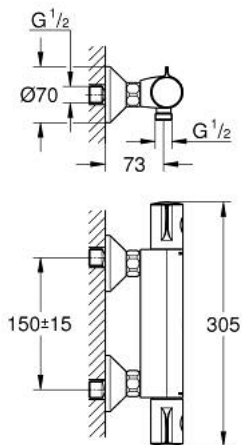

34 558 000 GROHTHERM 800 THERMOSTATIC SHOWER MIXER 1/2"

PRODUCT DESCRIPTION

- Colour: chrome
- wall mounted
- GROHE LongLife finish
- GROHE SafeStop - safety button at 38°C
- GROHE SafeStop Plus - optional temperature limiter at 43°C included
- GROHE TurboStat - compact cartridge with wax thermoelement
- integrated mixed water shut off
- volume handle with FlowControl Button (button with individually adjustable stop)
- ceramic headpart 1/2", 180°
- shower bottom outlet 1/2"
- dirt strainers
- built-in non return valves
- protected against backflow
- S-unions
- metal escutcheon

34 558 000 GROHTHERM 800 THERMOSTATIC SHOWER MIXER 1/2"

SPARE PARTS

- 1: Temperature control handle (Spare part-nr. 47981000)
- 2: retaining ring (Spare part-nr. 47743000)
- 3: Thermostatic compact cartridge 1/2" (Spare part-nr. 47439000)
- 4: Shut-off handle (Spare part-nr. 47980000)
- 5: Ceramic headpart 1/2" (Spare part-nr. 45346000)
- 5.1: O-Ring Ø18,2 x Ø1,7 (Spare part-nr. 0392400M)
- 6: Non-return valve (Spare part-nr. 08565000)
- 7: Non-return valve (Spare part-nr. 47189000)
- 7.1: Filter (Spare part-nr. 0726400M)
- 7.2: Non-return valve (Spare part-nr. 08565000)
- 7.3: O-Ring Ø17 x Ø2 (Spare part-nr. 0305500M)
- 8: S-union (Spare part-nr. 12075000)
- 8.1: Seal (Spare part-nr. 0138600M)
- 8.2: Escutcheon (Spare part-nr. 0221000M)
- 9: Extension 3/4", 20 mm (Spare part-nr. 0713000M)*
- 10: Socket spanner (Spare part-nr. 19332000)*
- 11: Special spanner (Spare part-nr. 19377000)*
- 12: GROHE TurboStat cartridge 1/2" (Spare part-nr. 47175000)*