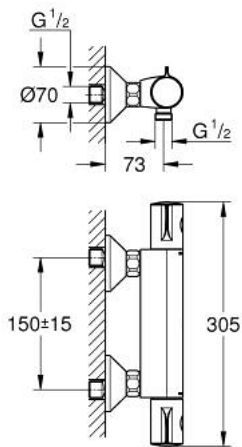

34 558 000 GROHTHERM 800 THERMOSTATIC SHOWER MIXER 1/2"

PRODUCT DESCRIPTION

- Colour: chrome
- wall mounted
- GROHE LongLife finish
- GROHE SafeStop - safety button at 38°C
- GROHE SafeStop Plus - optional temperature limiter at 43°C included
- GROHE TurboStat - compact cartridge with wax thermoelement
- integrated mixed water shut off
- volume handle with GROHE EcoButton (economy button with individually adjustable economy stop)
- ceramic headpart 1/2", 180°
- shower bottom outlet 1/2"
- dirt strainers
- built-in non return valves
- protected against backflow
- S-unions
- metal escutcheon
- GROHE EcoJoy - less water, perfect flow

34 558 000 GROHTHERM 800 THERMOSTATIC SHOWER MIXER 1/2"

SPARE PARTS

- 1: Temperature control handle (Spare part-nr. 47981000)
- 2: retaining ring (Spare part-nr. 47743000)
- 3: Thermostatic compact cartridge 1/2" (Spare part-nr. 47439000)
- 4: Shut-off handle (Spare part-nr. 47980000)
- 5: Ceramic headpart 1/2" (Spare part-nr. 45346000)
- 5.1: O-Ring Ø18,2 x Ø1,7 (Spare part-nr. 0392400M)
- 6: Non-return valve (Spare part-nr. 08565000)
- 7: Non-return valve (Spare part-nr. 47189000)
- 7.1: Filter (Spare part-nr. 0726400M)
- 7.2: Non-return valve (Spare part-nr. 08565000)
- 7.3: O-Ring Ø17 x Ø2 (Spare part-nr. 0305500M)
- 8: S-union (Spare part-nr. 12075000)
- 8.1: Seal (Spare part-nr. 0138600M)
- 8.2: Escutcheon (Spare part-nr. 0221000M)
- 9: Extension 3/4", 20 mm (Spare part-nr. 0713000M)*
- 10: Socket spanner (Spare part-nr. 19332000)*
- 11: Special spanner (Spare part-nr. 19377000)*
- 12: GROHE TurboStat cartridge 1/2" (Spare part-nr. 47175000)*