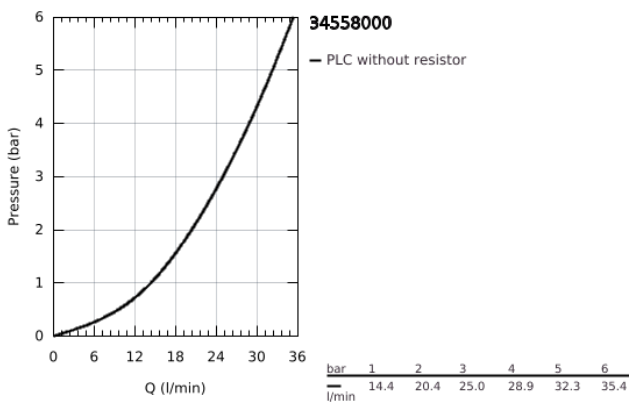

34 558 000 GROHTHERM 800 THERMOSTATIC SHOWER MIXER 1/2"

PRODUCT DESCRIPTION

- Colour: chrome
- wall mounted
- GROHE LongLife finish
- GROHE SafeStop - safety button at 38°C
- GROHE SafeStop Plus - optional temperature limiter at 43°C included
- GROHE TurboStat - compact cartridge with wax thermoelement
- integrated mixed water shut off
- volume handle with FlowControl Button (button with individually adjustable stop)
- ceramic headpart 1/2", 180°
- shower bottom outlet 1/2"
- dirt strainers
- built-in non return valves
- protected against backflow
- S-unions
- metal escutcheon

34 558 000 GROHTHERM 800 THERMOSTATIC SHOWER MIXER 1/2"

SPARE PARTS

- 1: Temperature control handle (Spare part-nr. 47981000)
- 2: retaining ring (Spare part-nr. 47743000)
- 3: Thermostatic compact cartridge 1/2" (Spare part-nr. 47439000)
- 4: Shut-off handle (Spare part-nr. 47980000)
- 5: Ceramic headpart 1/2" (Spare part-nr. 45346000)
- 5.1: O-Ring Ø18,2 x Ø1,7 (Spare part-nr. 0392400M)
- 6: Non-return valve (Spare part-nr. 08565000)
- 7: Non-return valve (Spare part-nr. 47189000)
- 7.1: Filter (Spare part-nr. 0726400M)
- 7.2: Non-return valve (Spare part-nr. 08565000)
- 7.3: O-Ring Ø17 x Ø2 (Spare part-nr. 0305500M)
- 8: S-union (Spare part-nr. 12075000)
- 8.1: Seal (Spare part-nr. 0138600M)
- 8.2: Escutcheon (Spare part-nr. 0221000M)
- 9: Extension 3/4", 20 mm (Spare part-nr. 0713000M)*
- 10: Socket spanner (Spare part-nr. 19332000)*
- 11: Special spanner (Spare part-nr. 19377000)*
- 12: GROHE TurboStat cartridge 1/2" (Spare part-nr. 47175000)*