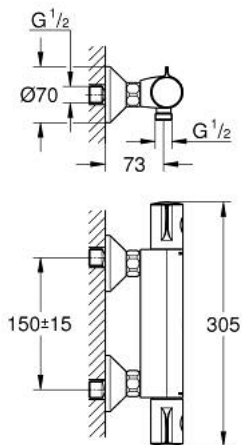

34 558 000 GROHTHERM 800 THERMOSTATIC SHOWER MIXER 1/2"

PRODUCT DESCRIPTION

- Tyc: Chrome
- wall mounted
- GROHE LongLife finish
- GROHE SafeStop safety button at 38°C (calibration required)
- GROHE SafeStop Plus - optional temperature limiter at 43°C included
- GROHE TurboStat - compact cartridge with wax thermoelement
- integrated mixed water shut off
- volume handle with FlowControl Button (button with individually adjustable stop)
- ceramic headpart 1/2", 180°
- shower bottom outlet 1/2"
- dirt strainers
- built-in non return valves
- protected against backflow
- S-unions
- metal escutcheon

34 558 000 GROHTHERM 800 THERMOSTATIC SHOWER MIXER 1/2"

SPARE PARTS

- 1: Temperature control handle (Spare part-nr. 47981000)
- 2: Fitting ring (Spare part-nr. 47743000)
- 3: Thermostatic compact cartridge 1/2" (Spare part-nr. 47439000)
- 4: Shut-off handle (Spare part-nr. 47980000)
- 5: Ceramic headpart 1/2" (Spare part-nr. 45346000)
- 5.1: O-ring \varnothing 18.2 x \varnothing 1.7 (Spare part-nr. 0392400M)
- 6: Non-return valve (Spare part-nr. 08565000)
- 7: Non-return valve (Spare part-nr. 47189000)
- 7.1: Dirt strainer (Spare part-nr. 0726400M)
- 7.2: Non-return valve (Spare part-nr. 08565000)
- 7.3: O-ring \varnothing 17 x \varnothing 2 (Spare part-nr. 0305500M)
- 8: S-union (Spare part-nr. 12075000)
- 8.1: Seal (Spare part-nr. 0138600M)
- 8.2: Escutcheon (Spare part-nr. 0221000M)
- 9: Extension 3/4", 20 mm (Spare part-nr. 0713000M)*
- 10: Socket spanner (Spare part-nr. 19332000)*
- 11: Special spanner (Spare part-nr. 19377000)*
- 12: GROHE TurboStat cartridge 1/2" (Spare part-nr. 47175000)*