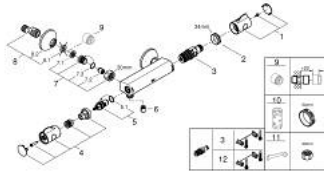

34 558 000 GROHTHERM 800 THERMOSTATIC SHOWER MIXER 1/2"

PRODUCT DESCRIPTION

- Tyc: Chrome
- wall mounted
- GROHE LongLife finish
- GROHE SafeStop safety button at 38°C (calibration required)
- GROHE SafeStop Plus - optional temperature limiter at 43°C included
- GROHE TurboStat - compact cartridge with wax thermoelement
- integrated mixed water shut off
- volume handle with FlowControl Button (button with individually adjustable stop)
- ceramic headpart 1/2", 180°
- shower bottom outlet 1/2"
- dirt strainers
- built-in non return valves
- protected against backflow
- S-unions
- metal escutcheon

34 558 000 GROHTHERM 800 THERMOSTATIC SHOWER MIXER 1/2"

SPARE PARTS

- 1: Temperature control handle (Spare part-nr. 47981000)
- 2: Fitting ring (Spare part-nr. 47743000)
- 3: Thermostatic compact cartridge 1/2" (Spare part-nr. 47439000)
- 4: Shut-off handle (Spare part-nr. 47980000)
- 5: Ceramic headpart 1/2" (Spare part-nr. 45346000)
- 5.1: O-ring \varnothing 18.2 x \varnothing 1.7 (Spare part-nr. 0392400M)
- 6: Non-return valve (Spare part-nr. 08565000)
- 7: Non-return valve (Spare part-nr. 47189000)
- 7.1: Dirt strainer (Spare part-nr. 0726400M)
- 7.2: Non-return valve (Spare part-nr. 08565000)
- 7.3: O-ring \varnothing 17 x \varnothing 2 (Spare part-nr. 0305500M)
- 8: S-union (Spare part-nr. 12075000)
- 8.1: Seal (Spare part-nr. 0138600M)
- 8.2: Escutcheon (Spare part-nr. 0221000M)
- 9: Extension 3/4", 20 mm (Spare part-nr. 0713000M)*
- 10: Socket spanner (Spare part-nr. 19332000)*
- 11: Special spanner (Spare part-nr. 19377000)*
- 12: GROHE TurboStat cartridge 1/2" (Spare part-nr. 47175000)*