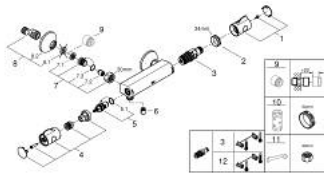

34 558 000 **GROHTHERM 800 THERMOSTATIC SHOWER MIXER 1/2"**

**PRODUCT DESCRIPTION**

- Tyc: Chrome
- wall mounted
- GROHE LongLife finish
- GROHE SafeStop safety button at 38°C ( calibration required )
- GROHE SafeStop Plus - optional temperature limiter at 43°C included
- GROHE TurboStat - compact cartridge with wax thermoelement
- integrated mixed water shut off
- volume handle with GROHE EcoButton (economy button with individually adjustable economy stop)
- ceramic headpart 1/2", 180°
- shower bottom outlet 1/2"
- dirt strainers
- built-in non return valves
- protected against backflow
- S-unions
- metal escutcheon
- GROHE EcoJoy - Less water, perfect flow

## 34 558 000 GROHTHERM 800 THERMOSTATIC SHOWER MIXER 1/2"

### SPARE PARTS

- 1: Temperature control handle (Spare part-nr. 47981000)
- 2: Fitting ring (Spare part-nr. 47743000)
- 3: Thermostatic compact cartridge 1/2" (Spare part-nr. 47439000)
- 4: Shut-off handle (Spare part-nr. 47980000)
- 5: Ceramic headpart 1/2" (Spare part-nr. 45346000)
- 5.1: O-ring  $\varnothing$  18.2 x  $\varnothing$  1.7 (Spare part-nr. 0392400M)
- 6: Non-return valve (Spare part-nr. 08565000)
- 7: Non-return valve (Spare part-nr. 47189000)
- 7.1: Dirt strainer (Spare part-nr. 0726400M)
- 7.2: Non-return valve (Spare part-nr. 08565000)
- 7.3: O-ring  $\varnothing$  17 x  $\varnothing$  2 (Spare part-nr. 0305500M)
- 8: S-union (Spare part-nr. 12075000)
- 8.1: Seal (Spare part-nr. 0138600M)
- 8.2: Escutcheon (Spare part-nr. 0221000M)
- 9: Extension 3/4", 20 mm (Spare part-nr. 0713000M)\*
- 10: Socket spanner (Spare part-nr. 19332000)\*
- 11: Special spanner (Spare part-nr. 19377000)\*
- 12: GROHE TurboStat cartridge 1/2" (Spare part-nr. 47175000)\*