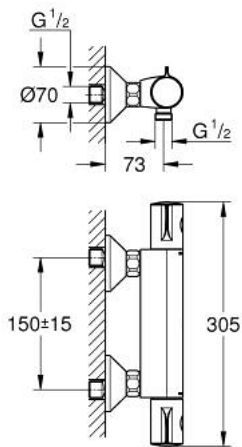

34 558 000 **GROHTHERM 800 THERMOSTATIC SHOWER MIXER 1/2"**

**PRODUCT DESCRIPTION**

- Tyc: Chrome
- wall mounted
- GROHE LongLife finish
- GROHE SafeStop safety button at 38°C ( calibration required )
- GROHE SafeStop Plus - optional temperature limiter at 43°C included
- GROHE TurboStat - compact cartridge with wax thermoelement
- integrated mixed water shut off
- volume handle with GROHE EcoButton (economy button with individually adjustable economy stop)
- ceramic headpart 1/2", 180°
- shower bottom outlet 1/2"
- dirt strainers
- built-in non return valves
- protected against backflow
- S-unions
- metal escutcheon
- GROHE EcoJoy - Less water, perfect flow

## 34 558 000 GROHTHERM 800 THERMOSTATIC SHOWER MIXER 1/2"

### SPARE PARTS

- 1: Temperature control handle (Spare part-nr. 47981000)
- 2: Fitting ring (Spare part-nr. 47743000)
- 3: Thermostatic compact cartridge 1/2" (Spare part-nr. 47439000)
- 4: Shut-off handle (Spare part-nr. 47980000)
- 5: Ceramic headpart 1/2" (Spare part-nr. 45346000)
- 5.1: O-ring  $\varnothing$  18.2 x  $\varnothing$  1.7 (Spare part-nr. 0392400M)
- 6: Non-return valve (Spare part-nr. 08565000)
- 7: Non-return valve (Spare part-nr. 47189000)
- 7.1: Dirt strainer (Spare part-nr. 0726400M)
- 7.2: Non-return valve (Spare part-nr. 08565000)
- 7.3: O-ring  $\varnothing$  17 x  $\varnothing$  2 (Spare part-nr. 0305500M)
- 8: S-union (Spare part-nr. 12075000)
- 8.1: Seal (Spare part-nr. 0138600M)
- 8.2: Escutcheon (Spare part-nr. 0221000M)
- 9: Extension 3/4", 20 mm (Spare part-nr. 0713000M)\*
- 10: Socket spanner (Spare part-nr. 19332000)\*
- 11: Special spanner (Spare part-nr. 19377000)\*
- 12: GROHE TurboStat cartridge 1/2" (Spare part-nr. 47175000)\*