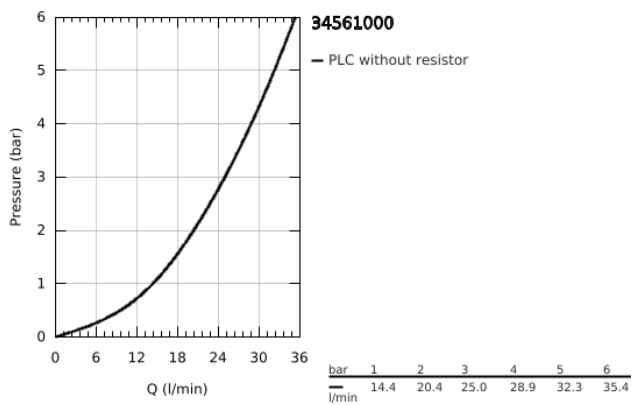

34 561 000 GROHTHERM 800 THERMOSTATIC SHOWER MIXER 1/2"

PRODUCT DESCRIPTION

- Colour: chrome
- wall mounted
- GROHE LongLife finish
- GROHE SafeStop - safety button at 38°C
- GROHE SafeStop Plus - optional temperature limiter at 43°C included
- GROHE TurboStat - compact cartridge with wax thermoelement
- integrated mixed water shut off
- volume handle with GROHE EcoButton (economy button with individually adjustable economy stop)
- ceramic headpart 1/2", 180°
- shower bottom outlet 1/2"
- built-in non return valves
- dirt strainers
- protected against backflow
- without connection unions
- GROHE EcoJoy - less water, perfect flow

34 561 000 GROHTHERM 800 THERMOSTATIC SHOWER MIXER 1/2"

SPARE PARTS

- 1: Temperature control handle (Spare part-nr. 47981000)
 - 2: retaining ring (Spare part-nr. 47743000)
 - 3: Thermostatic compact cartridge 1/2" (Spare part-nr. 47439000)
 - 4: Shut-off handle (Spare part-nr. 47980000)
 - 5: Ceramic headpart 1/2" (Spare part-nr. 45346000)
 - 5.1: O-Ring Ø18,2 x Ø1,7 (Spare part-nr. 0392400M)
 - 6: Non-return valve (Spare part-nr. 47189000)
 - 6.1: Filter (Spare part-nr. 0726400M)
 - 6.2: Non-return valve (Spare part-nr. 08565000)
 - 6.3: O-Ring Ø17 x Ø2 (Spare part-nr. 0305500M)
 - 7: Extension 3/4", 20 mm (Spare part-nr. 0713000M)*
 - 8: Socket spanner (Spare part-nr. 19332000)*
 - 9: Special spanner (Spare part-nr. 19377000)*
 - 10: GROHE TurboStat cartridge 1/2" (Spare part-nr. 47175000)*
- * Optional accessories