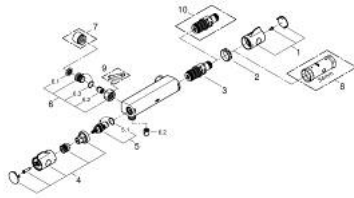

34 561 000 GROHTHERM 800 THERMOSTATIC SHOWER MIXER 1/2"

SPARE PARTS

1. 1: Temperature control handle (Spare part-nr. 47981000)
   - 2: retaining ring (Spare part-nr. 47743000)
   - 3: Thermostatic compact cartridge 1/2" (Spare part-nr. 47439000)
   - 4: Shut-off handle (Spare part-nr. 47980000)
   - 5: Ceramic headpart 1/2" (Spare part-nr. 45346000)
   - 5.1: O-Ring Ø18,2 x Ø1,7 (Spare part-nr. 0392400M)
   - 6: Non-return valve (Spare part-nr. 47189000)
   - 6.1: Filter (Spare part-nr. 0726400M)
   - 6.2: Non-return valve (Spare part-nr. 08565000)
   - 6.3: O-Ring Ø17 x Ø2 (Spare part-nr. 0305500M)
   - 7: Extension 3/4", 20 mm (Spare part-nr. 0713000M)*
   - 8: Socket spanner (Spare part-nr. 19332000)*
   - 9: Special spanner (Spare part-nr. 19377000)*
   - 10: GROHE TurboStat cartridge 1/2" (Spare part-nr. 47175000)*
2. Optional accessories