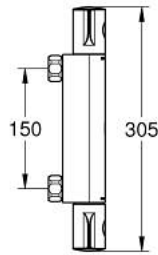

## 34 561 000 GROHTHERM 800 THERMOSTATIC SHOWER MIXER 1/2"

### PRODUCT DESCRIPTION

- Colour: chrome
- wall mounted
- GROHE LongLife finish
- GROHE SafeStop - safety button at 38°C
- GROHE SafeStop Plus - optional temperature limiter at 43°C included
- GROHE TurboStat - compact cartridge with wax thermoelement
- integrated mixed water shut off
- volume handle with FlowControl Button (button with individually adjustable stop)
- ceramic headpart 1/2", 180°
- shower bottom outlet 1/2"
- built-in non return valves
- dirt strainers
- protected against backflow
- without connection unions

### SPARE PARTS

- 1: Temperature control handle (Spare part-nr. 47981000)
  - 2: retaining ring (Spare part-nr. 47743000)
  - 3: Thermostatic compact cartridge 1/2" (Spare part-nr. 47439000)
  - 4: Shut-off handle (Spare part-nr. 47980000)
  - 5: Ceramic headpart 1/2" (Spare part-nr. 45346000)
  - 5.1: O-Ring Ø18,2 x Ø1,7 (Spare part-nr. 0392400M)
  - 6: Non-return valve (Spare part-nr. 47189000)
  - 6.1: Filter (Spare part-nr. 0726400M)
  - 6.2: Non-return valve (Spare part-nr. 08565000)
  - 6.3: O-Ring Ø17 x Ø2 (Spare part-nr. 0305500M)
  - 7: Extension 3/4", 20 mm (Spare part-nr. 0713000M)\*
  - 8: Socket spanner (Spare part-nr. 19332000)\*
  - 9: Special spanner (Spare part-nr. 19377000)\*
  - 10: GROHE TurboStat cartridge 1/2" (Spare part-nr. 47175000)\*
- \* Optional accessories