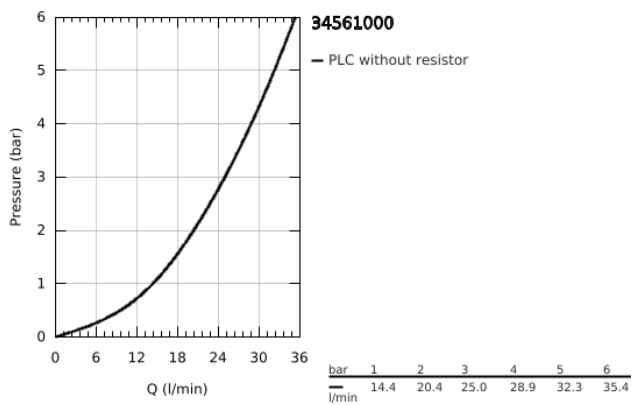

## 34 561 000 GROHTHERM 800 THERMOSTATIC SHOWER MIXER 1/2"

### PRODUCT DESCRIPTION

- Colour: chrome
- wall mounted
- GROHE LongLife finish
- GROHE SafeStop - safety button at 38°C
- GROHE SafeStop Plus - optional temperature limiter at 43°C included
- GROHE TurboStat - compact cartridge with wax thermoelement
- integrated mixed water shut off
- volume handle with FlowControl Button (button with individually adjustable stop)
- ceramic headpart 1/2", 180°
- shower bottom outlet 1/2"
- built-in non return valves
- dirt strainers
- protected against backflow
- without connection unions