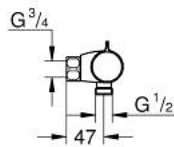

34 561 000 GROHTHERM 800 THERMOSTATIC SHOWER MIXER 1/2"

PRODUCT DESCRIPTION

- Colour: chrome
- wall mounted
- GROHE LongLife finish
- GROHE SafeStop - safety button at 38°C
- GROHE SafeStop Plus - optional temperature limiter at 43°C included
- GROHE TurboStat - compact cartridge with wax thermoelement
- integrated mixed water shut off
- volume handle with GROHE EcoButton (economy button with individually adjustable economy stop)
- ceramic headpart 1/2", 180°
- shower bottom outlet 1/2"
- built-in non return valves
- dirt strainers
- protected against backflow
- without connection unions
- GROHE EcoJoy - less water, perfect flow

34 561 000 GROHTHERM 800 THERMOSTATIC SHOWER MIXER 1/2"

SPARE PARTS

- 1: Temperature control handle (Spare part-nr. 47981000)
 - 2: retaining ring (Spare part-nr. 47743000)
 - 3: Thermostatic compact cartridge 1/2" (Spare part-nr. 47439000)
 - 4: Shut-off handle (Spare part-nr. 47980000)
 - 5: Ceramic headpart 1/2" (Spare part-nr. 45346000)
 - 5.1: O-Ring Ø18,2 x Ø1,7 (Spare part-nr. 0392400M)
 - 6: Non-return valve (Spare part-nr. 47189000)
 - 6.1: Filter (Spare part-nr. 0726400M)
 - 6.2: Non-return valve (Spare part-nr. 08565000)
 - 6.3: O-Ring Ø17 x Ø2 (Spare part-nr. 0305500M)
 - 7: Extension 3/4", 20 mm (Spare part-nr. 0713000M)*
 - 8: Socket spanner (Spare part-nr. 19332000)*
 - 9: Special spanner (Spare part-nr. 19377000)*
 - 10: GROHE TurboStat cartridge 1/2" (Spare part-nr. 47175000)*
- * Optional accessories