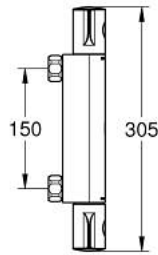

34 561 000 GROHTHERM 800 THERMOSTATIC SHOWER MIXER 1/2"

PRODUCT DESCRIPTION

- Colour: chrome
- wall mounted
- GROHE LongLife finish
- GROHE SafeStop - safety button at 38°C
- GROHE SafeStop Plus - optional temperature limiter at 43°C included
- GROHE TurboStat - compact cartridge with wax thermoelement
- integrated mixed water shut off
- volume handle with GROHE EcoButton (economy button with individually adjustable economy stop)
- ceramic headpart 1/2", 180°
- shower bottom outlet 1/2"
- built-in non return valves
- dirt strainers
- protected against backflow
- without connection unions
- GROHE EcoJoy - less water, perfect flow

34 561 000 GROHTHERM 800 THERMOSTATIC SHOWER MIXER 1/2"

SPARE PARTS

- 1: Temperature control handle (Spare part-nr. 47981000)
 - 2: retaining ring (Spare part-nr. 47743000)
 - 3: Thermostatic compact cartridge 1/2" (Spare part-nr. 47439000)
 - 4: Shut-off handle (Spare part-nr. 47980000)
 - 5: Ceramic headpart 1/2" (Spare part-nr. 45346000)
 - 5.1: O-Ring Ø18,2 x Ø1,7 (Spare part-nr. 0392400M)
 - 6: Non-return valve (Spare part-nr. 47189000)
 - 6.1: Filter (Spare part-nr. 0726400M)
 - 6.2: Non-return valve (Spare part-nr. 08565000)
 - 6.3: O-Ring Ø17 x Ø2 (Spare part-nr. 0305500M)
 - 7: Extension 3/4", 20 mm (Spare part-nr. 0713000M)*
 - 8: Socket spanner (Spare part-nr. 19332000)*
 - 9: Special spanner (Spare part-nr. 19377000)*
 - 10: GROHE TurboStat cartridge 1/2" (Spare part-nr. 47175000)*
- * Optional accessories