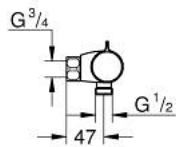

### PRODUCT DESCRIPTION

- Colour: chrome
- wall mounted
- GROHE LongLife finish
- GROHE SafeStop - safety button at 38°C
- GROHE SafeStop Plus - optional temperature limiter at 43°C included
- GROHE TurboStat - compact cartridge with wax thermoelement
- integrated mixed water shut off
- volume handle with FlowControl Button (button with individually adjustable stop)
- ceramic headpart 1/2", 180°
- shower bottom outlet 1/2"
- built-in non return valves
- dirt strainers
- protected against backflow
- without connection unions

### SPARE PARTS

- 1: Temperature control handle (Spare part-nr. 47981000)
  - 2: retaining ring (Spare part-nr. 47743000)
  - 3: Thermostatic compact cartridge 1/2" (Spare part-nr. 47439000)
  - 4: Shut-off handle (Spare part-nr. 47980000)
  - 5: Ceramic headpart 1/2" (Spare part-nr. 45346000)
  - 5.1: O-Ring Ø18,2 x Ø1,7 (Spare part-nr. 0392400M)
  - 6: Non-return valve (Spare part-nr. 47189000)
  - 6.1: Filter (Spare part-nr. 0726400M)
  - 6.2: Non-return valve (Spare part-nr. 08565000)
  - 6.3: O-Ring Ø17 x Ø2 (Spare part-nr. 0305500M)
  - 7: Extension 3/4", 20 mm (Spare part-nr. 0713000M)\*
  - 8: Socket spanner (Spare part-nr. 19332000)\*
  - 9: Special spanner (Spare part-nr. 19377000)\*
  - 10: GROHE TurboStat cartridge 1/2" (Spare part-nr. 47175000)\*
- \* Optional accessories