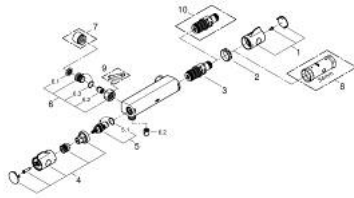

## 34 561 000 GROHTHERM 800 THERMOSTATIC SHOWER MIXER 1/2"

### PRODUCT DESCRIPTION

- Colour: chrome
- wall mounted
- GROHE LongLife finish
- GROHE SafeStop - safety button at 38°C
- GROHE SafeStop Plus - optional temperature limiter at 43°C included
- GROHE TurboStat - compact cartridge with wax thermoelement
- integrated mixed water shut off
- volume handle with FlowControl Button (button with individually adjustable stop)
- ceramic headpart 1/2", 180°
- shower bottom outlet 1/2"
- built-in non return valves
- dirt strainers
- protected against backflow
- without connection unions

### SPARE PARTS

- 1: Temperature control handle (Spare part-nr. 47981000)
  - 2: retaining ring (Spare part-nr. 47743000)
  - 3: Thermostatic compact cartridge 1/2" (Spare part-nr. 47439000)
  - 4: Shut-off handle (Spare part-nr. 47980000)
  - 5: Ceramic headpart 1/2" (Spare part-nr. 45346000)
  - 5.1: O-Ring Ø18,2 x Ø1,7 (Spare part-nr. 0392400M)
  - 6: Non-return valve (Spare part-nr. 47189000)
  - 6.1: Filter (Spare part-nr. 0726400M)
  - 6.2: Non-return valve (Spare part-nr. 08565000)
  - 6.3: O-Ring Ø17 x Ø2 (Spare part-nr. 0305500M)
  - 7: Extension 3/4", 20 mm (Spare part-nr. 0713000M)\*
  - 8: Socket spanner (Spare part-nr. 19332000)\*
  - 9: Special spanner (Spare part-nr. 19377000)\*
  - 10: GROHE TurboStat cartridge 1/2" (Spare part-nr. 47175000)\*
- \* Optional accessories