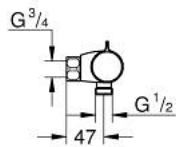

34 561 000 GROHTHERM 800 THERMOSTATIC SHOWER MIXER 1/2"

PRODUCT DESCRIPTION

- Tyc: Chrome
- wall mounted
- GROHE LongLife finish
- GROHE SafeStop safety button at 38°C (calibration required)
- GROHE SafeStop Plus - optional temperature limiter at 43°C included
- GROHE TurboStat - compact cartridge with wax thermoelement
- integrated mixed water shut off
- volume handle with FlowControl Button (button with individually adjustable stop)
- ceramic headpart 1/2", 180°
- shower bottom outlet 1/2"
- built-in non return valves
- dirt strainers
- protected against backflow
- without connection unions

34 561 000 GROHTHERM 800 THERMOSTATIC SHOWER MIXER 1/2"

SPARE PARTS

- 1: Temperature control handle (Spare part-nr. 47981000)
 - 2: Fitting ring (Spare part-nr. 47743000)
 - 3: Thermostatic compact cartridge 1/2" (Spare part-nr. 47439000)
 - 4: Shut-off handle (Spare part-nr. 47980000)
 - 5: Ceramic headpart 1/2" (Spare part-nr. 45346000)
 - 5.1: O-ring \varnothing 18.2 x \varnothing 1.7 (Spare part-nr. 0392400M)
 - 6: Non-return valve (Spare part-nr. 47189000)
 - 6.1: Dirt strainer (Spare part-nr. 0726400M)
 - 6.2: Non-return valve (Spare part-nr. 08565000)
 - 6.3: O-ring \varnothing 17 x \varnothing 2 (Spare part-nr. 0305500M)
 - 7: Extension 3/4", 20 mm (Spare part-nr. 0713000M)*
 - 8: Socket spanner (Spare part-nr. 19332000)*
 - 9: Special spanner (Spare part-nr. 19377000)*
 - 10: GROHE TurboStat cartridge 1/2" (Spare part-nr. 47175000)*
- * Optional accessories