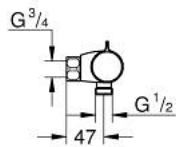

34 561 000 **GROHTHERM 800 THERMOSTATIC SHOWER MIXER 1/2"**

**PRODUCT DESCRIPTION**

- Tyc: Chrome
- wall mounted
- GROHE LongLife finish
- GROHE SafeStop safety button at 38°C ( calibration required )
- GROHE SafeStop Plus - optional temperature limiter at 43°C included
- GROHE TurboStat - compact cartridge with wax thermoelement
- integrated mixed water shut off
- volume handle with GROHE EcoButton (economy button with individually adjustable economy stop)
- ceramic headpart 1/2", 180°
- shower bottom outlet 1/2"
- built-in non return valves
- dirt strainers
- protected against backflow
- without connection unions
- GROHE EcoJoy - Less water, perfect flow

### SPARE PARTS

- 1: Temperature control handle (Spare part-nr. 47981000)
  - 2: Fitting ring (Spare part-nr. 47743000)
  - 3: Thermostatic compact cartridge 1/2" (Spare part-nr. 47439000)
  - 4: Shut-off handle (Spare part-nr. 47980000)
  - 5: Ceramic headpart 1/2" (Spare part-nr. 45346000)
  - 5.1: O-ring  $\varnothing$  18.2 x  $\varnothing$  1.7 (Spare part-nr. 0392400M)
  - 6: Non-return valve (Spare part-nr. 47189000)
  - 6.1: Dirt strainer (Spare part-nr. 0726400M)
  - 6.2: Non-return valve (Spare part-nr. 08565000)
  - 6.3: O-ring  $\varnothing$  17 x  $\varnothing$  2 (Spare part-nr. 0305500M)
  - 7: Extension 3/4", 20 mm (Spare part-nr. 0713000M)\*
  - 8: Socket spanner (Spare part-nr. 19332000)\*
  - 9: Special spanner (Spare part-nr. 19377000)\*
  - 10: GROHE TurboStat cartridge 1/2" (Spare part-nr. 47175000)\*
- \* Optional accessories