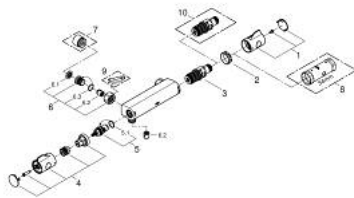

34 561 000 GROHTHERM 800 THERMOSTATIC SHOWER MIXER 1/2"

PRODUCT DESCRIPTION

- Tyc: Chrome
- wall mounted
- GROHE LongLife finish
- GROHE SafeStop safety button at 38°C (calibration required)
- GROHE SafeStop Plus - optional temperature limiter at 43°C included
- GROHE TurboStat - compact cartridge with wax thermoelement
- integrated mixed water shut off
- volume handle with FlowControl Button (button with individually adjustable stop)
- ceramic headpart 1/2", 180°
- shower bottom outlet 1/2"
- built-in non return valves
- dirt strainers
- protected against backflow
- without connection unions

34 561 000 GROHTHERM 800 THERMOSTATIC SHOWER MIXER 1/2"

SPARE PARTS

- 1: Temperature control handle (Spare part-nr. 47981000)
 - 2: Fitting ring (Spare part-nr. 47743000)
 - 3: Thermostatic compact cartridge 1/2" (Spare part-nr. 47439000)
 - 4: Shut-off handle (Spare part-nr. 47980000)
 - 5: Ceramic headpart 1/2" (Spare part-nr. 45346000)
 - 5.1: O-ring \varnothing 18.2 x \varnothing 1.7 (Spare part-nr. 0392400M)
 - 6: Non-return valve (Spare part-nr. 47189000)
 - 6.1: Dirt strainer (Spare part-nr. 0726400M)
 - 6.2: Non-return valve (Spare part-nr. 08565000)
 - 6.3: O-ring \varnothing 17 x \varnothing 2 (Spare part-nr. 0305500M)
 - 7: Extension 3/4", 20 mm (Spare part-nr. 0713000M)*
 - 8: Socket spanner (Spare part-nr. 19332000)*
 - 9: Special spanner (Spare part-nr. 19377000)*
 - 10: GROHE TurboStat cartridge 1/2" (Spare part-nr. 47175000)*
- * Optional accessories