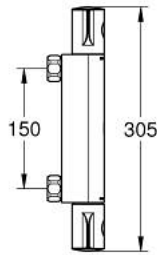

34 561 000 GROHTHERM 800 THERMOSTATIC SHOWER MIXER 1/2"

PRODUCT DESCRIPTION

- Tyc: Chrome
- wall mounted
- GROHE LongLife finish
- GROHE SafeStop safety button at 38°C (calibration required)
- GROHE SafeStop Plus - optional temperature limiter at 43°C included
- GROHE TurboStat - compact cartridge with wax thermoelement
- integrated mixed water shut off
- volume handle with FlowControl Button (button with individually adjustable stop)
- ceramic headpart 1/2", 180°
- shower bottom outlet 1/2"
- built-in non return valves
- dirt strainers
- protected against backflow
- without connection unions

34 561 000 GROHTHERM 800 THERMOSTATIC SHOWER MIXER 1/2"

SPARE PARTS

- 1: Temperature control handle (Spare part-nr. 47981000)
 - 2: Fitting ring (Spare part-nr. 47743000)
 - 3: Thermostatic compact cartridge 1/2" (Spare part-nr. 47439000)
 - 4: Shut-off handle (Spare part-nr. 47980000)
 - 5: Ceramic headpart 1/2" (Spare part-nr. 45346000)
 - 5.1: O-ring \varnothing 18.2 x \varnothing 1.7 (Spare part-nr. 0392400M)
 - 6: Non-return valve (Spare part-nr. 47189000)
 - 6.1: Dirt strainer (Spare part-nr. 0726400M)
 - 6.2: Non-return valve (Spare part-nr. 08565000)
 - 6.3: O-ring \varnothing 17 x \varnothing 2 (Spare part-nr. 0305500M)
 - 7: Extension 3/4", 20 mm (Spare part-nr. 0713000M)*
 - 8: Socket spanner (Spare part-nr. 19332000)*
 - 9: Special spanner (Spare part-nr. 19377000)*
 - 10: GROHE TurboStat cartridge 1/2" (Spare part-nr. 47175000)*
- * Optional accessories