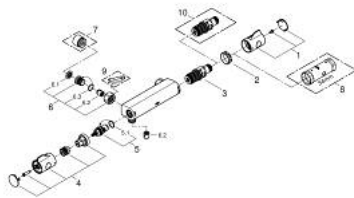

34 561 000 **GROHTHERM 800 THERMOSTATIC SHOWER MIXER 1/2"**

**PRODUCT DESCRIPTION**

- Tyc: Chrome
- wall mounted
- GROHE LongLife finish
- GROHE SafeStop safety button at 38°C ( calibration required )
- GROHE SafeStop Plus - optional temperature limiter at 43°C included
- GROHE TurboStat - compact cartridge with wax thermoelement
- integrated mixed water shut off
- volume handle with GROHE EcoButton (economy button with individually adjustable economy stop)
- ceramic headpart 1/2", 180°
- shower bottom outlet 1/2"
- built-in non return valves
- dirt strainers
- protected against backflow
- without connection unions
- GROHE EcoJoy - Less water, perfect flow

## 34 561 000 GROHTHERM 800 THERMOSTATIC SHOWER MIXER 1/2"

### SPARE PARTS

- 1: Temperature control handle (Spare part-nr. 47981000)
  - 2: Fitting ring (Spare part-nr. 47743000)
  - 3: Thermostatic compact cartridge 1/2" (Spare part-nr. 47439000)
  - 4: Shut-off handle (Spare part-nr. 47980000)
  - 5: Ceramic headpart 1/2" (Spare part-nr. 45346000)
  - 5.1: O-ring  $\varnothing$  18.2 x  $\varnothing$  1.7 (Spare part-nr. 0392400M)
  - 6: Non-return valve (Spare part-nr. 47189000)
  - 6.1: Dirt strainer (Spare part-nr. 0726400M)
  - 6.2: Non-return valve (Spare part-nr. 08565000)
  - 6.3: O-ring  $\varnothing$  17 x  $\varnothing$  2 (Spare part-nr. 0305500M)
  - 7: Extension 3/4", 20 mm (Spare part-nr. 0713000M)\*
  - 8: Socket spanner (Spare part-nr. 19332000)\*
  - 9: Special spanner (Spare part-nr. 19377000)\*
  - 10: GROHE TurboStat cartridge 1/2" (Spare part-nr. 47175000)\*
- \* Optional accessories