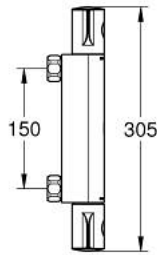

34 561 000 **GROHTHERM 800 THERMOSTATIC SHOWER MIXER 1/2"**

**PRODUCT DESCRIPTION**

- Tyc: Chrome
- wall mounted
- GROHE LongLife finish
- GROHE SafeStop safety button at 38°C ( calibration required )
- GROHE SafeStop Plus - optional temperature limiter at 43°C included
- GROHE TurboStat - compact cartridge with wax thermoelement
- integrated mixed water shut off
- volume handle with GROHE EcoButton (economy button with individually adjustable economy stop)
- ceramic headpart 1/2", 180°
- shower bottom outlet 1/2"
- built-in non return valves
- dirt strainers
- protected against backflow
- without connection unions
- GROHE EcoJoy - Less water, perfect flow

## 34 561 000 GROHTHERM 800 THERMOSTATIC SHOWER MIXER 1/2"

### SPARE PARTS

- 1: Temperature control handle (Spare part-nr. 47981000)
  - 2: Fitting ring (Spare part-nr. 47743000)
  - 3: Thermostatic compact cartridge 1/2" (Spare part-nr. 47439000)
  - 4: Shut-off handle (Spare part-nr. 47980000)
  - 5: Ceramic headpart 1/2" (Spare part-nr. 45346000)
  - 5.1: O-ring  $\varnothing$  18.2 x  $\varnothing$  1.7 (Spare part-nr. 0392400M)
  - 6: Non-return valve (Spare part-nr. 47189000)
  - 6.1: Dirt strainer (Spare part-nr. 0726400M)
  - 6.2: Non-return valve (Spare part-nr. 08565000)
  - 6.3: O-ring  $\varnothing$  17 x  $\varnothing$  2 (Spare part-nr. 0305500M)
  - 7: Extension 3/4", 20 mm (Spare part-nr. 0713000M)\*
  - 8: Socket spanner (Spare part-nr. 19332000)\*
  - 9: Special spanner (Spare part-nr. 19377000)\*
  - 10: GROHE TurboStat cartridge 1/2" (Spare part-nr. 47175000)\*
- \* Optional accessories