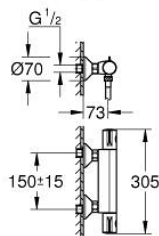

34 565 002 GROHTHERM 800 THERMOSTATIC SHOWER MIXER 1/2"

PRODUCT DESCRIPTION

- Colour: chrome
- with shower rail set 2 sprays (Rain, Jet)
- consisting of:
 - Grotherm 800 thermostatic shower mixer 1/2" (34 558)
 - Tempesta shower rail set, 600 mm (26 162)
- professional exclusive

34 565 002 GROHTHERM 800 THERMOSTATIC SHOWER MIXER 1/2"

SPARE PARTS

- 1: Temperature control handle (Spare part-nr. 47981000)
 - 2: retaining ring (Spare part-nr. 47743000)
 - 3: Thermostatic compact cartridge 1/2" (Spare part-nr. 47439000)
 - 4: Shut-off handle (Spare part-nr. 47980000)
 - 5: Ceramic headpart 1/2" (Spare part-nr. 45346000)
 - 5.1: O-Ring Ø18,2 x Ø1,7 (Spare part-nr. 0392400M)
 - 6: Non-return valve (Spare part-nr. 08565000)
 - 7: Non-return valve (Spare part-nr. 47189000)
 - 7.1: Filter (Spare part-nr. 0726400M)
 - 7.2: Non-return valve (Spare part-nr. 08565000)
 - 7.3: O-Ring Ø17 x Ø2 (Spare part-nr. 0305500M)
 - 8: S-union (Spare part-nr. 12075000)
 - 8.1: Seal (Spare part-nr. 0138600M)
 - 8.2: Escutcheon (Spare part-nr. 0221000M)
 - 9: Glide element (Spare part-nr. 48609000)
 - 10: Shower rail holder (Spare part-nr. 48607000)
 - 11: Shower rail holder (Spare part-nr. 48608000)
 - 12: Dirt strainer (Spare part-nr. 0700200M)
 - 13: Extension 3/4", 20 mm (Spare part-nr. 0713000M)*
 - 14: Special spanner (Spare part-nr. 19377000)*
 - 15: Socket spanner (Spare part-nr. 19332000)*
 - 16: Compensation disc (Spare part-nr. 48543001)*
 - 17: GROHE TurboStat cartridge 1/2" (Spare part-nr. 47175000)*
- * Optional accessories