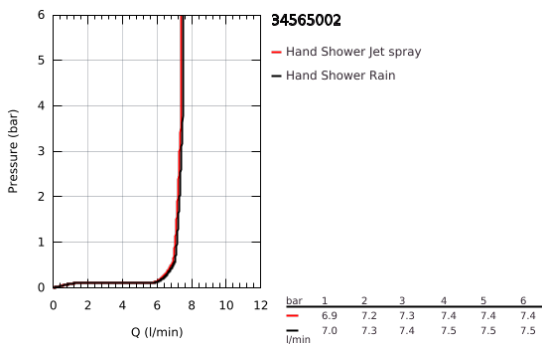

34 565 002 GROHTHERM 800 THERMOSTATIC SHOWER MIXER 1/2"

PRODUCT DESCRIPTION

- Colour: chrome
- with shower rail set 2 sprays (Rain, Jet)
- consisting of:
 - Grotherm 800 thermostatic shower mixer 1/2" (34 558)
 - Tempesta shower rail set, 600 mm (26 162)
- professional exclusive

34 565 002 GROHTHERM 800 THERMOSTATIC SHOWER MIXER 1/2"

SPARE PARTS

- 1: Temperature control handle (Spare part-nr. 47981000)
 - 2: retaining ring (Spare part-nr. 47743000)
 - 3: Thermostatic compact cartridge 1/2" (Spare part-nr. 47439000)
 - 4: Shut-off handle (Spare part-nr. 47980000)
 - 5: Ceramic headpart 1/2" (Spare part-nr. 45346000)
 - 5.1: O-Ring Ø18,2 x Ø1,7 (Spare part-nr. 0392400M)
 - 6: Non-return valve (Spare part-nr. 08565000)
 - 7: Non-return valve (Spare part-nr. 47189000)
 - 7.1: Filter (Spare part-nr. 0726400M)
 - 7.2: Non-return valve (Spare part-nr. 08565000)
 - 7.3: O-Ring Ø17 x Ø2 (Spare part-nr. 0305500M)
 - 8: S-union (Spare part-nr. 12075000)
 - 8.1: Seal (Spare part-nr. 0138600M)
 - 8.2: Escutcheon (Spare part-nr. 0221000M)
 - 9: Glide element (Spare part-nr. 48609000)
 - 10: Shower rail holder (Spare part-nr. 48607000)
 - 11: Shower rail holder (Spare part-nr. 48608000)
 - 12: Dirt strainer (Spare part-nr. 0700200M)
 - 13: Extension 3/4", 20 mm (Spare part-nr. 0713000M)*
 - 14: Special spanner (Spare part-nr. 19377000)*
 - 15: Socket spanner (Spare part-nr. 19332000)*
 - 16: Compensation disc (Spare part-nr. 48543001)*
 - 17: GROHE TurboStat cartridge 1/2" (Spare part-nr. 47175000)*
- * Optional accessories