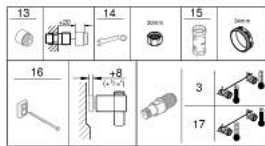

34 565 002 GROHTHERM 800 THERMOSTATIC SHOWER MIXER 1/2"

PRODUCT DESCRIPTION

- Colour: chrome
- with shower rail set 2 sprays (Rain, Jet)
- consisting of:
 - Grotherm 800 thermostatic shower mixer 1/2" (34 558)
 - Tempesta shower rail set, 600 mm (26 162)
- professional exclusive

34 565 002 GROHTHERM 800 THERMOSTATIC SHOWER MIXER 1/2"

SPARE PARTS

- 1: Temperature control handle (Spare part-nr. 47981000)
 - 2: retaining ring (Spare part-nr. 47743000)
 - 3: Thermostatic compact cartridge 1/2" (Spare part-nr. 47439000)
 - 4: Shut-off handle (Spare part-nr. 47980000)
 - 5: Ceramic headpart 1/2" (Spare part-nr. 45346000)
 - 5.1: O-Ring Ø18,2 x Ø1,7 (Spare part-nr. 0392400M)
 - 6: Non-return valve (Spare part-nr. 08565000)
 - 7: Non-return valve (Spare part-nr. 47189000)
 - 7.1: Filter (Spare part-nr. 0726400M)
 - 7.2: Non-return valve (Spare part-nr. 08565000)
 - 7.3: O-Ring Ø17 x Ø2 (Spare part-nr. 0305500M)
 - 8: S-union (Spare part-nr. 12075000)
 - 8.1: Seal (Spare part-nr. 0138600M)
 - 8.2: Escutcheon (Spare part-nr. 0221000M)
 - 9: Glide element (Spare part-nr. 48609000)
 - 10: Shower rail holder (Spare part-nr. 48607000)
 - 11: Shower rail holder (Spare part-nr. 48608000)
 - 12: Dirt strainer (Spare part-nr. 0700200M)
 - 13: Extension 3/4", 20 mm (Spare part-nr. 0713000M)*
 - 14: Special spanner (Spare part-nr. 19377000)*
 - 15: Socket spanner (Spare part-nr. 19332000)*
 - 16: Compensation disc (Spare part-nr. 48543001)*
 - 17: GROHE TurboStat cartridge 1/2" (Spare part-nr. 47175000)*
- * Optional accessories