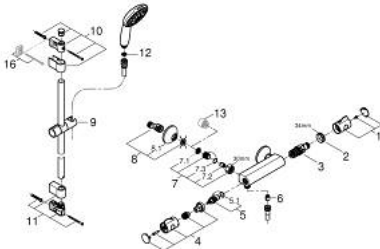

34 565 002 GROHTHERM 800 THERMOSTATIC SHOWER MIXER 1/2"

PRODUCT DESCRIPTION

- Colour: chrome
- with shower rail set 2 sprays (Rain, Jet)
- consisting of:
 - Grotherm 800 thermostatic shower mixer 1/2" (34 558)
 - Tempesta shower rail set, 600 mm (26 162)
- professional exclusive

34 565 002 GROHTHERM 800 THERMOSTATIC SHOWER MIXER 1/2"

SPARE PARTS

- 1: Temperature control handle (Spare part-nr. 47981000)
 - 2: retaining ring (Spare part-nr. 47743000)
 - 3: Thermostatic compact cartridge 1/2" (Spare part-nr. 47439000)
 - 4: Shut-off handle (Spare part-nr. 47980000)
 - 5: Ceramic headpart 1/2" (Spare part-nr. 45346000)
 - 5.1: O-Ring Ø18,2 x Ø1,7 (Spare part-nr. 0392400M)
 - 6: Non-return valve (Spare part-nr. 08565000)
 - 7: Non-return valve (Spare part-nr. 47189000)
 - 7.1: Filter (Spare part-nr. 0726400M)
 - 7.2: Non-return valve (Spare part-nr. 08565000)
 - 7.3: O-Ring Ø17 x Ø2 (Spare part-nr. 0305500M)
 - 8: S-union (Spare part-nr. 12075000)
 - 8.1: Seal (Spare part-nr. 0138600M)
 - 8.2: Escutcheon (Spare part-nr. 0221000M)
 - 9: Glide element (Spare part-nr. 48609000)
 - 10: Shower rail holder (Spare part-nr. 48607000)
 - 11: Shower rail holder (Spare part-nr. 48608000)
 - 12: Dirt strainer (Spare part-nr. 0700200M)
 - 13: Extension 3/4", 20 mm (Spare part-nr. 0713000M)*
 - 14: Special spanner (Spare part-nr. 19377000)*
 - 15: Socket spanner (Spare part-nr. 19332000)*
 - 16: Compensation disc (Spare part-nr. 48543001)*
 - 17: GROHE TurboStat cartridge 1/2" (Spare part-nr. 47175000)*
- * Optional accessories