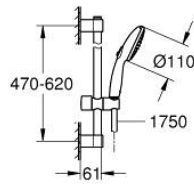

34 565 002 GROHTHERM 800 THERMOSTATIC SHOWER MIXER 1/2"

PRODUCT DESCRIPTION

- Colour: chrome
- with shower rail set 2 sprays (Rain, Jet)
- consisting of:
 - Grotherm 800 thermostatic shower mixer 1/2" (34 558)
 - Tempesta shower rail set, 600 mm (26 162)
- professional exclusive

34 565 002 GROHTHERM 800 THERMOSTATIC SHOWER MIXER 1/2"

SPARE PARTS

- 1: Temperature control handle (Spare part-nr. 47981000)
 - 2: retaining ring (Spare part-nr. 47743000)
 - 3: Thermostatic compact cartridge 1/2" (Spare part-nr. 47439000)
 - 4: Shut-off handle (Spare part-nr. 47980000)
 - 5: Ceramic headpart 1/2" (Spare part-nr. 45346000)
 - 5.1: O-Ring Ø18,2 x Ø1,7 (Spare part-nr. 0392400M)
 - 6: Non-return valve (Spare part-nr. 08565000)
 - 7: Non-return valve (Spare part-nr. 47189000)
 - 7.1: Filter (Spare part-nr. 0726400M)
 - 7.2: Non-return valve (Spare part-nr. 08565000)
 - 7.3: O-Ring Ø17 x Ø2 (Spare part-nr. 0305500M)
 - 8: S-union (Spare part-nr. 12075000)
 - 8.1: Seal (Spare part-nr. 0138600M)
 - 8.2: Escutcheon (Spare part-nr. 0221000M)
 - 9: Glide element (Spare part-nr. 48609000)
 - 10: Shower rail holder (Spare part-nr. 48607000)
 - 11: Shower rail holder (Spare part-nr. 48608000)
 - 12: Dirt strainer (Spare part-nr. 0700200M)
 - 13: Extension 3/4", 20 mm (Spare part-nr. 0713000M)*
 - 14: Special spanner (Spare part-nr. 19377000)*
 - 15: Socket spanner (Spare part-nr. 19332000)*
 - 16: Compensation disc (Spare part-nr. 48543001)*
 - 17: GROHE TurboStat cartridge 1/2" (Spare part-nr. 47175000)*
- * Optional accessories