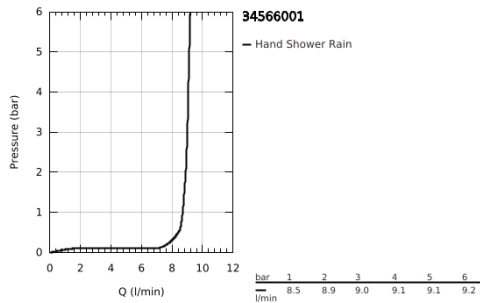

34 566 001 **GROHTHERM 800 THERMOSTATIC SHOWER MIXER 1/2" WITH SHOWER SET**

PRODUCT DESCRIPTION

- Colour: chrome
- consisting of:
- Grotherm 800 thermostatic shower mixer 1/2"
- (34 558 000)
- Tempesta shower set II, 900 mm (27 646)

34 566 001 GROHTHERM 800 THERMOSTATIC SHOWER MIXER 1/2" WITH SHOWER SET

SPARE PARTS

- 1: Temperature control handle (Spare part-nr. 47981000)
- 2: retaining ring (Spare part-nr. 47743000)
- 3: Thermostatic compact cartridge 1/2" (Spare part-nr. 47439000)
- 4: Shut-off handle (Spare part-nr. 47980000)
- 5: Ceramic headpart 1/2" (Spare part-nr. 45346000)
- 5.1: O-Ring Ø18,2 x Ø1,7 (Spare part-nr. 0392400M)
- 6: Non-return valve (Spare part-nr. 08565000)
- 7: Non-return valve (Spare part-nr. 47189000)
- 7.1: Filter (Spare part-nr. 0726400M)
- 7.2: Non-return valve (Spare part-nr. 08565000)
- 7.3: O-Ring Ø17 x Ø2 (Spare part-nr. 0305500M)
- 8: S-union (Spare part-nr. 12075000)
- 8.1: Seal (Spare part-nr. 0138600M)
- 8.2: Escutcheon (Spare part-nr. 0221000M)
- 9: Glide element (Spare part-nr. 48099000)
- 10: Shower rail holder (Spare part-nr. 48098000)
- 11: Dirt strainer (Spare part-nr. 0700200M)
- 12: Extension 3/4", 20 mm (Spare part-nr. 0713000M)*
- 13: Special spanner (Spare part-nr. 19377000)*
- 14: Socket spanner (Spare part-nr. 19332000)*
- 15: GROHE TurboStat cartridge 1/2" (Spare part-nr. 47175000)*