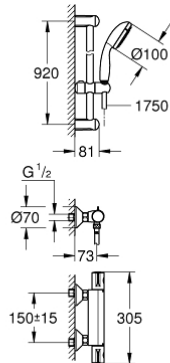

34 566 001 **GROHTHERM 800 THERMOSTATIC SHOWER MIXER 1/2" WITH SHOWER SET**

PRODUCT DESCRIPTION

- Colour: chrome
- consisting of:
- Grotherm 800 thermostatic shower mixer 1/2"
- (34 558 000)
- Tempesta shower set II, 900 mm (27 646)

34 566 001 GROHTHERM 800 THERMOSTATIC SHOWER MIXER 1/2" WITH SHOWER SET

SPARE PARTS

- 1: Temperature control handle (Spare part-nr. 47981000)
- 2: retaining ring (Spare part-nr. 47743000)
- 3: Thermostatic compact cartridge 1/2" (Spare part-nr. 47439000)
- 4: Shut-off handle (Spare part-nr. 47980000)
- 5: Ceramic headpart 1/2" (Spare part-nr. 45346000)
- 5.1: O-Ring Ø18,2 x Ø1,7 (Spare part-nr. 0392400M)
- 6: Non-return valve (Spare part-nr. 08565000)
- 7: Non-return valve (Spare part-nr. 47189000)
- 7.1: Filter (Spare part-nr. 0726400M)
- 7.2: Non-return valve (Spare part-nr. 08565000)
- 7.3: O-Ring Ø17 x Ø2 (Spare part-nr. 0305500M)
- 8: S-union (Spare part-nr. 12075000)
- 8.1: Seal (Spare part-nr. 0138600M)
- 8.2: Escutcheon (Spare part-nr. 0221000M)
- 9: Glide element (Spare part-nr. 48099000)
- 10: Shower rail holder (Spare part-nr. 48098000)
- 11: Dirt strainer (Spare part-nr. 0700200M)
- 12: Extension 3/4", 20 mm (Spare part-nr. 0713000M)*
- 13: Special spanner (Spare part-nr. 19377000)*
- 14: Socket spanner (Spare part-nr. 19332000)*
- 15: GROHE TurboStat cartridge 1/2" (Spare part-nr. 47175000)*