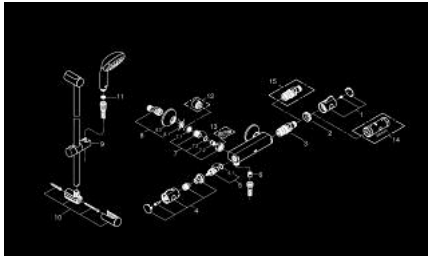

34 566 001 **GROHTHERM 800 THERMOSTATIC SHOWER MIXER 1/2" WITH SHOWER SET**

PRODUCT DESCRIPTION

- Colour: chrome
- consisting of:
- Grotherm 800 thermostatic shower mixer 1/2"
- (34 558 000)
- Tempesta shower set II, 900 mm (27 646)

34 566 001 GROHTHERM 800 THERMOSTATIC SHOWER MIXER 1/2" WITH SHOWER SET

SPARE PARTS

- 1: Temperature control handle (Spare part-nr. 47981000)
- 2: retaining ring (Spare part-nr. 47743000)
- 3: Thermostatic compact cartridge 1/2" (Spare part-nr. 47439000)
- 4: Shut-off handle (Spare part-nr. 47980000)
- 5: Ceramic headpart 1/2" (Spare part-nr. 45346000)
- 5.1: O-Ring Ø18,2 x Ø1,7 (Spare part-nr. 0392400M)
- 6: Non-return valve (Spare part-nr. 08565000)
- 7: Non-return valve (Spare part-nr. 47189000)
- 7.1: Filter (Spare part-nr. 0726400M)
- 7.2: Non-return valve (Spare part-nr. 08565000)
- 7.3: O-Ring Ø17 x Ø2 (Spare part-nr. 0305500M)
- 8: S-union (Spare part-nr. 12075000)
- 8.1: Seal (Spare part-nr. 0138600M)
- 8.2: Escutcheon (Spare part-nr. 0221000M)
- 9: Glide element (Spare part-nr. 48099000)
- 10: Shower rail holder (Spare part-nr. 48098000)
- 11: Dirt strainer (Spare part-nr. 0700200M)
- 12: Extension 3/4", 20 mm (Spare part-nr. 0713000M)*
- 13: Special spanner (Spare part-nr. 19377000)*
- 14: Socket spanner (Spare part-nr. 19332000)*
- 15: GROHE TurboStat cartridge 1/2" (Spare part-nr. 47175000)*