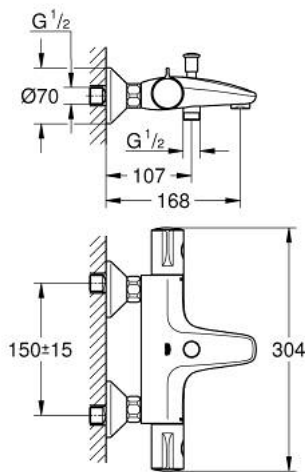

## 34 567 000 GROHTHERM 800 THERMOSTATIC BATH MIXER 1/2"

### PRODUCT DESCRIPTION

- Colour: chrome
- wall mounted
- GROHE LongLife finish
- GROHE SafeStop - safety button at 38°C
- GROHE SafeStop Plus - optional temperature limiter at 43°C included
- GROHE TurboStat - compact cartridge with wax thermoelement
- integrated mixed water shut off
- automatic diverter: bath/shower
- volume handle with GROHE EcoButton (economy button with individually adjustable economy stop)
- ceramic headpart 1/2", 180°
- shower bottom outlet 1/2"
- mousseur
- built-in non return valves
- dirt strainers
- protected against backflow
- S-unions
- metal escutcheon
- GROHE EcoJoy - less water, perfect flow

34 567 000 **GROHTHERM 800 THERMOSTATIC BATH MIXER 1/2"**

**SPARE PARTS**

- 1: Temperature control handle (Spare part-nr. 47981000)
- 2: retaining ring (Spare part-nr. 47743000)
- 3: Thermostatic compact cartridge 1/2" (Spare part-nr. 47439000)
- 4: Shut-off handle (Spare part-nr. 47980000)
- 5: Ceramic headpart 1/2" (Spare part-nr. 45346000)
- 5.1: O-Ring Ø18,2 x Ø1,7 (Spare part-nr. 0392400M)
- 6: Non-return valve (Spare part-nr. 47189000)
- 6.1: Filter (Spare part-nr. 0726400M)
- 6.2: Non-return valve (Spare part-nr. 08565000)
- 6.3: O-Ring Ø17 x Ø2 (Spare part-nr. 0305500M)
- 7: S-union (Spare part-nr. 12075000)
- 7.1: Seal (Spare part-nr. 0138600M)
- 7.2: Escutcheon (Spare part-nr. 0221000M)
- 8: Mousseur (Spare part-nr. 13952000)
- 9: Diverter knob (Spare part-nr. 65648000)
- 10: Diverter (Spare part-nr. 65655000)
- 11: Non-return valve (Spare part-nr. 08565000)
- 12: Extension 3/4", 20 mm (Spare part-nr. 0713000M)\*
- 13: Special spanner (Spare part-nr. 19377000)\*
- 14: Socket spanner (Spare part-nr. 19332000)\*
- 15: GROHE TurboStat cartridge 1/2" (Spare part-nr. 47175000)\*