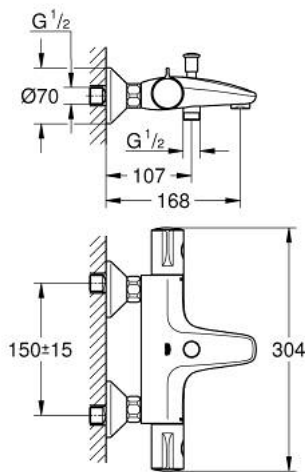

34 567 000 GROHTHERM 800 THERMOSTATIC BATH MIXER 1/2"

PRODUCT DESCRIPTION

- Colour: chrome
- wall mounted
- GROHE LongLife finish
- GROHE SafeStop - safety button at 38°C
- GROHE SafeStop Plus - optional temperature limiter at 43°C included
- GROHE TurboStat - compact cartridge with wax thermoelement
- integrated mixed water shut off
- automatic diverter: bath/shower
- volume handle with FlowControl Button (button with individually adjustable stop)
- ceramic headpart 1/2", 180°
- shower bottom outlet 1/2"
- mousseur
- built-in non return valves
- dirt strainers
- protected against backflow
- S-unions
- metal escutcheon

34 567 000 **GROHTHERM 800 THERMOSTATIC BATH MIXER 1/2"**

SPARE PARTS

- 1: Temperature control handle (Spare part-nr. 47981000)
- 2: retaining ring (Spare part-nr. 47743000)
- 3: Thermostatic compact cartridge 1/2" (Spare part-nr. 47439000)
- 4: Shut-off handle (Spare part-nr. 47980000)
- 5: Ceramic headpart 1/2" (Spare part-nr. 45346000)
- 5.1: O-Ring Ø18,2 x Ø1,7 (Spare part-nr. 0392400M)
- 6: Non-return valve (Spare part-nr. 47189000)
- 6.1: Filter (Spare part-nr. 0726400M)
- 6.2: Non-return valve (Spare part-nr. 08565000)
- 6.3: O-Ring Ø17 x Ø2 (Spare part-nr. 0305500M)
- 7: S-union (Spare part-nr. 12075000)
- 7.1: Seal (Spare part-nr. 0138600M)
- 7.2: Escutcheon (Spare part-nr. 0221000M)
- 8: Mousseur (Spare part-nr. 13952000)
- 9: Diverter knob (Spare part-nr. 65648000)
- 10: Diverter (Spare part-nr. 65655000)
- 11: Non-return valve (Spare part-nr. 08565000)
- 12: Extension 3/4", 20 mm (Spare part-nr. 0713000M)*
- 13: Special spanner (Spare part-nr. 19377000)*
- 14: Socket spanner (Spare part-nr. 19332000)*
- 15: GROHE TurboStat cartridge 1/2" (Spare part-nr. 47175000)*