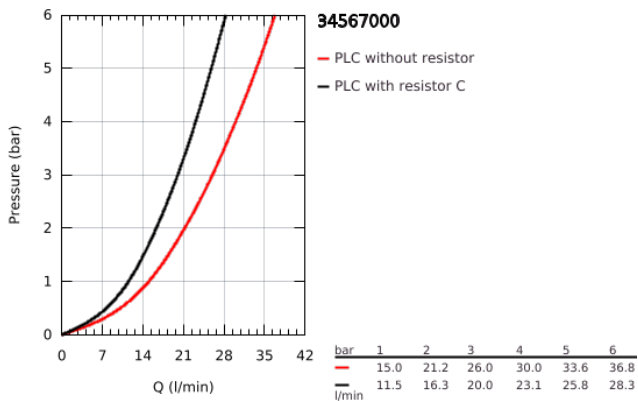

34 567 000 GROHTHERM 800 THERMOSTATIC BATH MIXER 1/2"

PRODUCT DESCRIPTION

- Colour: chrome
- wall mounted
- GROHE LongLife finish
- GROHE SafeStop - safety button at 38°C
- GROHE SafeStop Plus - optional temperature limiter at 43°C included
- GROHE TurboStat - compact cartridge with wax thermoelement
- integrated mixed water shut off
- automatic diverter: bath/shower
- volume handle with FlowControl Button (button with individually adjustable stop)
- ceramic headpart 1/2", 180°
- shower bottom outlet 1/2"
- mousseur
- built-in non return valves
- dirt strainers
- protected against backflow
- S-unions
- metal escutcheon

34 567 000 **GROHTHERM 800 THERMOSTATIC BATH MIXER 1/2"**

SPARE PARTS

- 1: Temperature control handle (Spare part-nr. 47981000)
- 2: retaining ring (Spare part-nr. 47743000)
- 3: Thermostatic compact cartridge 1/2" (Spare part-nr. 47439000)
- 4: Shut-off handle (Spare part-nr. 47980000)
- 5: Ceramic headpart 1/2" (Spare part-nr. 45346000)
- 5.1: O-Ring Ø18,2 x Ø1,7 (Spare part-nr. 0392400M)
- 6: Non-return valve (Spare part-nr. 47189000)
- 6.1: Filter (Spare part-nr. 0726400M)
- 6.2: Non-return valve (Spare part-nr. 08565000)
- 6.3: O-Ring Ø17 x Ø2 (Spare part-nr. 0305500M)
- 7: S-union (Spare part-nr. 12075000)
- 7.1: Seal (Spare part-nr. 0138600M)
- 7.2: Escutcheon (Spare part-nr. 0221000M)
- 8: Mousseur (Spare part-nr. 13952000)
- 9: Diverter knob (Spare part-nr. 65648000)
- 10: Diverter (Spare part-nr. 65655000)
- 11: Non-return valve (Spare part-nr. 08565000)
- 12: Extension 3/4", 20 mm (Spare part-nr. 0713000M)*
- 13: Special spanner (Spare part-nr. 19377000)*
- 14: Socket spanner (Spare part-nr. 19332000)*
- 15: GROHE TurboStat cartridge 1/2" (Spare part-nr. 47175000)*