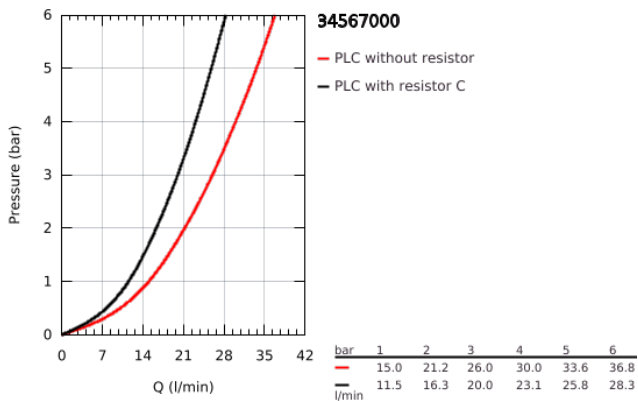

## 34 567 000 GROHTHERM 800 THERMOSTATIC BATH MIXER 1/2"

### PRODUCT DESCRIPTION

- Colour: chrome
- wall mounted
- GROHE LongLife finish
- GROHE SafeStop - safety button at 38°C
- GROHE SafeStop Plus - optional temperature limiter at 43°C included
- GROHE TurboStat - compact cartridge with wax thermoelement
- integrated mixed water shut off
- automatic diverter: bath/shower
- volume handle with GROHE EcoButton (economy button with individually adjustable economy stop)
- ceramic headpart 1/2", 180°
- shower bottom outlet 1/2"
- mousseur
- built-in non return valves
- dirt strainers
- protected against backflow
- S-unions
- metal escutcheon
- GROHE EcoJoy - less water, perfect flow

34 567 000 **GROHTHERM 800 THERMOSTATIC BATH MIXER 1/2"**

**SPARE PARTS**

- 1: Temperature control handle (Spare part-nr. 47981000)
- 2: retaining ring (Spare part-nr. 47743000)
- 3: Thermostatic compact cartridge 1/2" (Spare part-nr. 47439000)
- 4: Shut-off handle (Spare part-nr. 47980000)
- 5: Ceramic headpart 1/2" (Spare part-nr. 45346000)
- 5.1: O-Ring Ø18,2 x Ø1,7 (Spare part-nr. 0392400M)
- 6: Non-return valve (Spare part-nr. 47189000)
- 6.1: Filter (Spare part-nr. 0726400M)
- 6.2: Non-return valve (Spare part-nr. 08565000)
- 6.3: O-Ring Ø17 x Ø2 (Spare part-nr. 0305500M)
- 7: S-union (Spare part-nr. 12075000)
- 7.1: Seal (Spare part-nr. 0138600M)
- 7.2: Escutcheon (Spare part-nr. 0221000M)
- 8: Mousseur (Spare part-nr. 13952000)
- 9: Diverter knob (Spare part-nr. 65648000)
- 10: Diverter (Spare part-nr. 65655000)
- 11: Non-return valve (Spare part-nr. 08565000)
- 12: Extension 3/4", 20 mm (Spare part-nr. 0713000M)\*
- 13: Special spanner (Spare part-nr. 19377000)\*
- 14: Socket spanner (Spare part-nr. 19332000)\*
- 15: GROHE TurboStat cartridge 1/2" (Spare part-nr. 47175000)\*