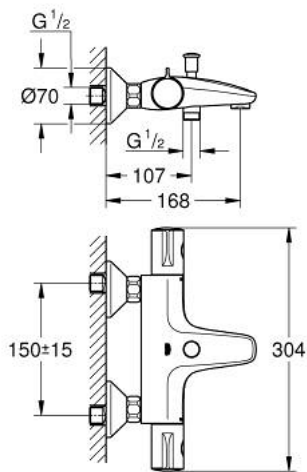

34 567 000 **GROHTHERM 800 THERMOSTATIC BATH MIXER 1/2"**

PRODUCT DESCRIPTION

- Tyc: Chrome
- wall mounted
- GROHE LongLife finish
- GROHE SafeStop safety button at 38°C (calibration required)
- GROHE SafeStop Plus - optional temperature limiter at 43°C included
- GROHE TurboStat - compact cartridge with wax thermoelement
- integrated mixed water shut off
- automatic diverter: bath/shower
- volume handle with FlowControl Button (button with individually adjustable stop)
- ceramic headpart 1/2", 180°
- shower bottom outlet 1/2"
- mousseur
- built-in non return valves
- dirt strainers
- protected against backflow
- S-unions
- metal escutcheon

34 567 000 GROHTHERM 800 THERMOSTATIC BATH MIXER 1/2"

SPARE PARTS

- 1: Temperature control handle (Spare part-nr. 47981000)
- 2: Fitting ring (Spare part-nr. 47743000)
- 3: Thermostatic compact cartridge 1/2" (Spare part-nr. 47439000)
- 4: Shut-off handle (Spare part-nr. 47980000)
- 5: Ceramic headpart 1/2" (Spare part-nr. 45346000)
- 5.1: O-ring \varnothing 18.2 x \varnothing 1.7 (Spare part-nr. 0392400M)
- 6: Non-return valve (Spare part-nr. 47189000)
- 6.1: Dirt strainer (Spare part-nr. 0726400M)
- 6.2: Non-return valve (Spare part-nr. 08565000)
- 6.3: O-ring \varnothing 17 x \varnothing 2 (Spare part-nr. 0305500M)
- 7: S-union (Spare part-nr. 12075000)
- 7.1: Seal (Spare part-nr. 0138600M)
- 7.2: Escutcheon (Spare part-nr. 0221000M)
- 8: Mousseur (Spare part-nr. 13952000)
- 9: Diverter knob (Spare part-nr. 65648000)
- 10: Diverter (Spare part-nr. 65655000)
- 11: Non-return valve (Spare part-nr. 08565000)
- 12: Extension 3/4", 20 mm (Spare part-nr. 0713000M)*
- 13: Special spanner (Spare part-nr. 19377000)*
- 14: Socket spanner (Spare part-nr. 19332000)*
- 15: GROHE TurboStat cartridge 1/2" (Spare part-nr. 47175000)*