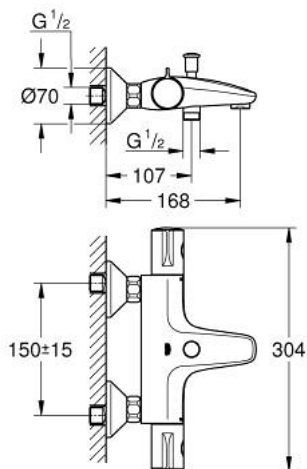

34 567 000 **GROHTHERM 800 THERMOSTATIC BATH MIXER 1/2"**

**PRODUCT DESCRIPTION**

- Tyc: Chrome
- wall mounted
- GROHE LongLife finish
- GROHE SafeStop safety button at 38°C ( calibration required )
- GROHE SafeStop Plus - optional temperature limiter at 43°C included
- GROHE TurboStat - compact cartridge with wax thermoelement
- integrated mixed water shut off
- automatic diverter: bath/shower
- volume handle with GROHE EcoButton (economy button with individually adjustable economy stop)
- ceramic headpart 1/2", 180°
- shower bottom outlet 1/2"
- mousseur
- built-in non return valves
- dirt strainers
- protected against backflow
- S-unions
- metal escutcheon
- GROHE EcoJoy - Less water, perfect flow

## 34 567 000 GROHTHERM 800 THERMOSTATIC BATH MIXER 1/2"

### SPARE PARTS

- 1: Temperature control handle (Spare part-nr. 47981000)
- 2: Fitting ring (Spare part-nr. 47743000)
- 3: Thermostatic compact cartridge 1/2" (Spare part-nr. 47439000)
- 4: Shut-off handle (Spare part-nr. 47980000)
- 5: Ceramic headpart 1/2" (Spare part-nr. 45346000)
- 5.1: O-ring  $\varnothing$  18.2 x  $\varnothing$  1.7 (Spare part-nr. 0392400M)
- 6: Non-return valve (Spare part-nr. 47189000)
- 6.1: Dirt strainer (Spare part-nr. 0726400M)
- 6.2: Non-return valve (Spare part-nr. 08565000)
- 6.3: O-ring  $\varnothing$  17 x  $\varnothing$  2 (Spare part-nr. 0305500M)
- 7: S-union (Spare part-nr. 12075000)
- 7.1: Seal (Spare part-nr. 0138600M)
- 7.2: Escutcheon (Spare part-nr. 0221000M)
- 8: Mousseur (Spare part-nr. 13952000)
- 9: Diverter knob (Spare part-nr. 65648000)
- 10: Diverter (Spare part-nr. 65655000)
- 11: Non-return valve (Spare part-nr. 08565000)
- 12: Extension 3/4", 20 mm (Spare part-nr. 0713000M)\*
- 13: Special spanner (Spare part-nr. 19377000)\*
- 14: Socket spanner (Spare part-nr. 19332000)\*
- 15: GROHE TurboStat cartridge 1/2" (Spare part-nr. 47175000)\*