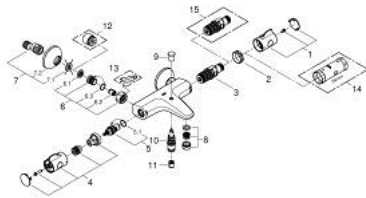

34 567 000 **GROHTHERM 800 THERMOSTATIC BATH MIXER 1/2"**

**PRODUCT DESCRIPTION**

- Tyc: Chrome
- wall mounted
- GROHE LongLife finish
- GROHE SafeStop safety button at 38°C ( calibration required )
- GROHE SafeStop Plus - optional temperature limiter at 43°C included
- GROHE TurboStat - compact cartridge with wax thermoelement
- integrated mixed water shut off
- automatic diverter: bath/shower
- volume handle with GROHE EcoButton (economy button with individually adjustable economy stop)
- ceramic headpart 1/2", 180°
- shower bottom outlet 1/2"
- mousseur
- built-in non return valves
- dirt strainers
- protected against backflow
- S-unions
- metal escutcheon
- GROHE EcoJoy - Less water, perfect flow

### SPARE PARTS

- 1: Temperature control handle (Spare part-nr. 47981000)
- 2: Fitting ring (Spare part-nr. 47743000)
- 3: Thermostatic compact cartridge 1/2" (Spare part-nr. 47439000)
- 4: Shut-off handle (Spare part-nr. 47980000)
- 5: Ceramic headpart 1/2" (Spare part-nr. 45346000)
- 5.1: O-ring  $\varnothing$  18.2 x  $\varnothing$  1.7 (Spare part-nr. 0392400M)
- 6: Non-return valve (Spare part-nr. 47189000)
- 6.1: Dirt strainer (Spare part-nr. 0726400M)
- 6.2: Non-return valve (Spare part-nr. 08565000)
- 6.3: O-ring  $\varnothing$  17 x  $\varnothing$  2 (Spare part-nr. 0305500M)
- 7: S-union (Spare part-nr. 12075000)
- 7.1: Seal (Spare part-nr. 0138600M)
- 7.2: Escutcheon (Spare part-nr. 0221000M)
- 8: Mousseur (Spare part-nr. 13952000)
- 9: Diverter knob (Spare part-nr. 65648000)
- 10: Diverter (Spare part-nr. 65655000)
- 11: Non-return valve (Spare part-nr. 08565000)
- 12: Extension 3/4", 20 mm (Spare part-nr. 0713000M)\*
- 13: Special spanner (Spare part-nr. 19377000)\*
- 14: Socket spanner (Spare part-nr. 19332000)\*
- 15: GROHE TurboStat cartridge 1/2" (Spare part-nr. 47175000)\*