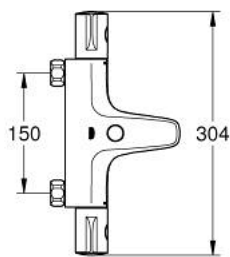

34 568 000 GROHTHERM 800 THERMOSTATIC BATH MIXER 1/2"

PRODUCT DESCRIPTION

- Colour: chrome
- wall mounted
- GROHE LongLife finish
- GROHE SafeStop - safety button at 38°C
- GROHE SafeStop Plus - optional temperature limiter at 43°C included
- GROHE TurboStat - compact cartridge with wax thermoelement
- integrated mixed water shut off
- automatic diverter: bath/shower
- volume handle with FlowControl Button (button with individually adjustable stop)
- ceramic headpart 1/2", 180°
- shower bottom outlet 1/2"
- mousseur
- built-in non return valves
- dirt strainers
- protected against backflow
- without connection unions

34 568 000 GROHTHERM 800 THERMOSTATIC BATH MIXER 1/2"

SPARE PARTS

- 1: Temperature control handle (Spare part-nr. 47981000)
 - 2: retaining ring (Spare part-nr. 47743000)
 - 3: Thermostatic compact cartridge 1/2" (Spare part-nr. 47439000)
 - 4: Shut-off handle (Spare part-nr. 47980000)
 - 5: Ceramic headpart 1/2" (Spare part-nr. 45346000)
 - 5.1: O-Ring $\varnothing 18,2 \times \varnothing 1,7$ (Spare part-nr. 0392400M)
 - 6: Non-return valve (Spare part-nr. 47189000)
 - 6.1: Filter (Spare part-nr. 0726400M)
 - 6.2: Non-return valve (Spare part-nr. 08565000)
 - 6.3: O-Ring $\varnothing 17 \times \varnothing 2$ (Spare part-nr. 0305500M)
 - 7: Mousseur (Spare part-nr. 13952000)
 - 8: Diverter knob (Spare part-nr. 65648000)
 - 9: Diverter (Spare part-nr. 65655000)
 - 10: Extension 3/4", 20 mm (Spare part-nr. 0713000M)*
 - 11: Special spanner (Spare part-nr. 19377000)*
 - 12: Socket spanner (Spare part-nr. 19332000)*
 - 13: GROHE TurboStat cartridge 1/2" (Spare part-nr. 47175000)*
- * Optional accessories