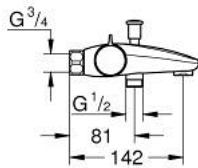

34 568 000 GROHTHERM 800 THERMOSTATIC BATH MIXER 1/2"

PRODUCT DESCRIPTION

- Colour: chrome
- wall mounted
- GROHE LongLife finish
- GROHE SafeStop - safety button at 38°C
- GROHE SafeStop Plus - optional temperature limiter at 43°C included
- GROHE TurboStat - compact cartridge with wax thermoelement
- integrated mixed water shut off
- automatic diverter: bath/shower
- volume handle with GROHE EcoButton (economy button with individually adjustable economy stop)
- ceramic headpart 1/2", 180°
- shower bottom outlet 1/2"
- mousseur
- built-in non return valves
- dirt strainers
- protected against backflow
- without connection unions
- GROHE EcoJoy - less water, perfect flow

34 568 000 GROHTHERM 800 THERMOSTATIC BATH MIXER 1/2"

SPARE PARTS

- 1: Temperature control handle (Spare part-nr. 47981000)
 - 2: retaining ring (Spare part-nr. 47743000)
 - 3: Thermostatic compact cartridge 1/2" (Spare part-nr. 47439000)
 - 4: Shut-off handle (Spare part-nr. 47980000)
 - 5: Ceramic headpart 1/2" (Spare part-nr. 45346000)
 - 5.1: O-Ring $\varnothing 18,2 \times \varnothing 1,7$ (Spare part-nr. 0392400M)
 - 6: Non-return valve (Spare part-nr. 47189000)
 - 6.1: Filter (Spare part-nr. 0726400M)
 - 6.2: Non-return valve (Spare part-nr. 08565000)
 - 6.3: O-Ring $\varnothing 17 \times \varnothing 2$ (Spare part-nr. 0305500M)
 - 7: Mousseur (Spare part-nr. 13952000)
 - 8: Diverter knob (Spare part-nr. 65648000)
 - 9: Diverter (Spare part-nr. 65655000)
 - 10: Extension 3/4", 20 mm (Spare part-nr. 0713000M)*
 - 11: Special spanner (Spare part-nr. 19377000)*
 - 12: Socket spanner (Spare part-nr. 19332000)*
 - 13: GROHE TurboStat cartridge 1/2" (Spare part-nr. 47175000)*
- * Optional accessories