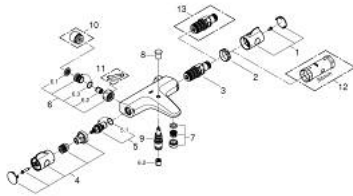

34 568 000 GROHTHERM 800 THERMOSTATIC BATH MIXER 1/2"

PRODUCT DESCRIPTION

- Colour: chrome
- wall mounted
- GROHE LongLife finish
- GROHE SafeStop - safety button at 38°C
- GROHE SafeStop Plus - optional temperature limiter at 43°C included
- GROHE TurboStat - compact cartridge with wax thermoelement
- integrated mixed water shut off
- automatic diverter: bath/shower
- volume handle with FlowControl Button (button with individually adjustable stop)
- ceramic headpart 1/2", 180°
- shower bottom outlet 1/2"
- mousseur
- built-in non return valves
- dirt strainers
- protected against backflow
- without connection unions

34 568 000 GROHTHERM 800 THERMOSTATIC BATH MIXER 1/2"

SPARE PARTS

- 1: Temperature control handle (Spare part-nr. 47981000)
 - 2: retaining ring (Spare part-nr. 47743000)
 - 3: Thermostatic compact cartridge 1/2" (Spare part-nr. 47439000)
 - 4: Shut-off handle (Spare part-nr. 47980000)
 - 5: Ceramic headpart 1/2" (Spare part-nr. 45346000)
 - 5.1: O-Ring $\varnothing 18,2 \times \varnothing 1,7$ (Spare part-nr. 0392400M)
 - 6: Non-return valve (Spare part-nr. 47189000)
 - 6.1: Filter (Spare part-nr. 0726400M)
 - 6.2: Non-return valve (Spare part-nr. 08565000)
 - 6.3: O-Ring $\varnothing 17 \times \varnothing 2$ (Spare part-nr. 0305500M)
 - 7: Mousseur (Spare part-nr. 13952000)
 - 8: Diverter knob (Spare part-nr. 65648000)
 - 9: Diverter (Spare part-nr. 65655000)
 - 10: Extension 3/4", 20 mm (Spare part-nr. 0713000M)*
 - 11: Special spanner (Spare part-nr. 19377000)*
 - 12: Socket spanner (Spare part-nr. 19332000)*
 - 13: GROHE TurboStat cartridge 1/2" (Spare part-nr. 47175000)*
- * Optional accessories