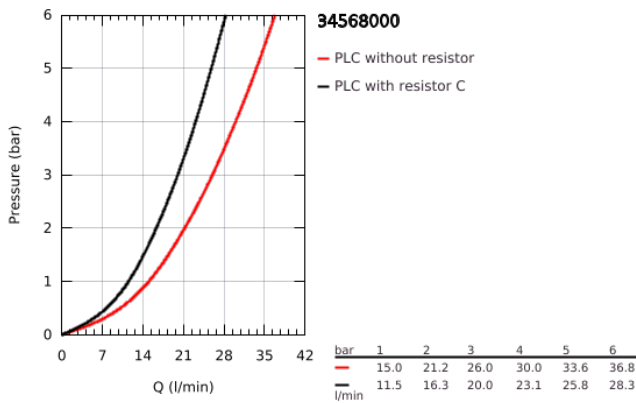

34 568 000 GROHTHERM 800 THERMOSTATIC BATH MIXER 1/2"

PRODUCT DESCRIPTION

- Colour: chrome
- wall mounted
- GROHE LongLife finish
- GROHE SafeStop - safety button at 38°C
- GROHE SafeStop Plus - optional temperature limiter at 43°C included
- GROHE TurboStat - compact cartridge with wax thermoelement
- integrated mixed water shut off
- automatic diverter: bath/shower
- volume handle with GROHE EcoButton (economy button with individually adjustable economy stop)
- ceramic headpart 1/2", 180°
- shower bottom outlet 1/2"
- mousseur
- built-in non return valves
- dirt strainers
- protected against backflow
- without connection unions
- GROHE EcoJoy - less water, perfect flow

34 568 000 GROHTHERM 800 THERMOSTATIC BATH MIXER 1/2"

SPARE PARTS

- 1: Temperature control handle (Spare part-nr. 47981000)
 - 2: retaining ring (Spare part-nr. 47743000)
 - 3: Thermostatic compact cartridge 1/2" (Spare part-nr. 47439000)
 - 4: Shut-off handle (Spare part-nr. 47980000)
 - 5: Ceramic headpart 1/2" (Spare part-nr. 45346000)
 - 5.1: O-Ring $\varnothing 18,2 \times \varnothing 1,7$ (Spare part-nr. 0392400M)
 - 6: Non-return valve (Spare part-nr. 47189000)
 - 6.1: Filter (Spare part-nr. 0726400M)
 - 6.2: Non-return valve (Spare part-nr. 08565000)
 - 6.3: O-Ring $\varnothing 17 \times \varnothing 2$ (Spare part-nr. 0305500M)
 - 7: Mousseur (Spare part-nr. 13952000)
 - 8: Diverter knob (Spare part-nr. 65648000)
 - 9: Diverter (Spare part-nr. 65655000)
 - 10: Extension 3/4", 20 mm (Spare part-nr. 0713000M)*
 - 11: Special spanner (Spare part-nr. 19377000)*
 - 12: Socket spanner (Spare part-nr. 19332000)*
 - 13: GROHE TurboStat cartridge 1/2" (Spare part-nr. 47175000)*
- * Optional accessories