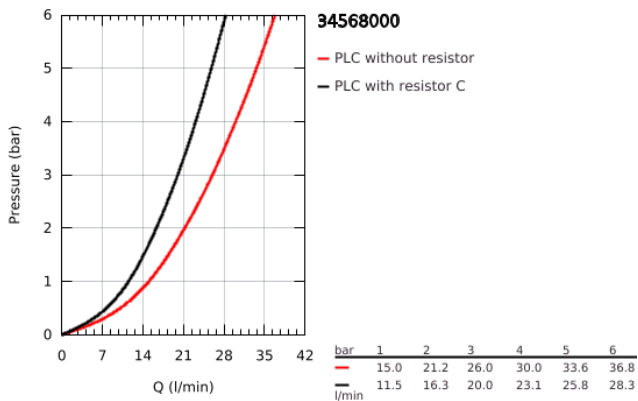

34 568 000 GROHTHERM 800 THERMOSTATIC BATH MIXER 1/2"

PRODUCT DESCRIPTION

- Colour: chrome
- wall mounted
- GROHE LongLife finish
- GROHE SafeStop - safety button at 38°C
- GROHE SafeStop Plus - optional temperature limiter at 43°C included
- GROHE TurboStat - compact cartridge with wax thermoelement
- integrated mixed water shut off
- automatic diverter: bath/shower
- volume handle with FlowControl Button (button with individually adjustable stop)
- ceramic headpart 1/2", 180°
- shower bottom outlet 1/2"
- mousseur
- built-in non return valves
- dirt strainers
- protected against backflow
- without connection unions

34 568 000 GROHTHERM 800 THERMOSTATIC BATH MIXER 1/2"

SPARE PARTS

- 1: Temperature control handle (Spare part-nr. 47981000)
 - 2: retaining ring (Spare part-nr. 47743000)
 - 3: Thermostatic compact cartridge 1/2" (Spare part-nr. 47439000)
 - 4: Shut-off handle (Spare part-nr. 47980000)
 - 5: Ceramic headpart 1/2" (Spare part-nr. 45346000)
 - 5.1: O-Ring $\varnothing 18,2 \times \varnothing 1,7$ (Spare part-nr. 0392400M)
 - 6: Non-return valve (Spare part-nr. 47189000)
 - 6.1: Filter (Spare part-nr. 0726400M)
 - 6.2: Non-return valve (Spare part-nr. 08565000)
 - 6.3: O-Ring $\varnothing 17 \times \varnothing 2$ (Spare part-nr. 0305500M)
 - 7: Mousseur (Spare part-nr. 13952000)
 - 8: Diverter knob (Spare part-nr. 65648000)
 - 9: Diverter (Spare part-nr. 65655000)
 - 10: Extension 3/4", 20 mm (Spare part-nr. 0713000M)*
 - 11: Special spanner (Spare part-nr. 19377000)*
 - 12: Socket spanner (Spare part-nr. 19332000)*
 - 13: GROHE TurboStat cartridge 1/2" (Spare part-nr. 47175000)*
- * Optional accessories