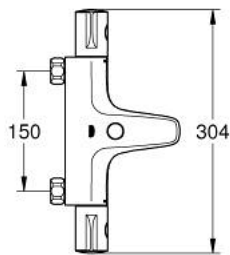

34 568 000 GROHTHERM 800 THERMOSTATIC BATH MIXER 1/2"

PRODUCT DESCRIPTION

- Colour: chrome
- wall mounted
- GROHE LongLife finish
- GROHE SafeStop - safety button at 38°C
- GROHE SafeStop Plus - optional temperature limiter at 43°C included
- GROHE TurboStat - compact cartridge with wax thermoelement
- integrated mixed water shut off
- automatic diverter: bath/shower
- volume handle with GROHE EcoButton (economy button with individually adjustable economy stop)
- ceramic headpart 1/2", 180°
- shower bottom outlet 1/2"
- mousseur
- built-in non return valves
- dirt strainers
- protected against backflow
- without connection unions
- GROHE EcoJoy - less water, perfect flow

34 568 000 GROHTHERM 800 THERMOSTATIC BATH MIXER 1/2"

SPARE PARTS

- 1: Temperature control handle (Spare part-nr. 47981000)
 - 2: retaining ring (Spare part-nr. 47743000)
 - 3: Thermostatic compact cartridge 1/2" (Spare part-nr. 47439000)
 - 4: Shut-off handle (Spare part-nr. 47980000)
 - 5: Ceramic headpart 1/2" (Spare part-nr. 45346000)
 - 5.1: O-Ring $\varnothing 18,2 \times \varnothing 1,7$ (Spare part-nr. 0392400M)
 - 6: Non-return valve (Spare part-nr. 47189000)
 - 6.1: Filter (Spare part-nr. 0726400M)
 - 6.2: Non-return valve (Spare part-nr. 08565000)
 - 6.3: O-Ring $\varnothing 17 \times \varnothing 2$ (Spare part-nr. 0305500M)
 - 7: Mousseur (Spare part-nr. 13952000)
 - 8: Diverter knob (Spare part-nr. 65648000)
 - 9: Diverter (Spare part-nr. 65655000)
 - 10: Extension 3/4", 20 mm (Spare part-nr. 0713000M)*
 - 11: Special spanner (Spare part-nr. 19377000)*
 - 12: Socket spanner (Spare part-nr. 19332000)*
 - 13: GROHE TurboStat cartridge 1/2" (Spare part-nr. 47175000)*
- * Optional accessories