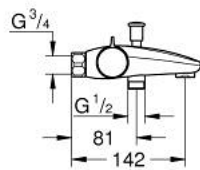

34 568 000 GROHTHERM 800 THERMOSTATIC BATH MIXER 1/2"

PRODUCT DESCRIPTION

- Colour: chrome
- wall mounted
- GROHE LongLife finish
- GROHE SafeStop - safety button at 38°C
- GROHE SafeStop Plus - optional temperature limiter at 43°C included
- GROHE TurboStat - compact cartridge with wax thermoelement
- integrated mixed water shut off
- automatic diverter: bath/shower
- volume handle with FlowControl Button (button with individually adjustable stop)
- ceramic headpart 1/2", 180°
- shower bottom outlet 1/2"
- mousseur
- built-in non return valves
- dirt strainers
- protected against backflow
- without connection unions

34 568 000 GROHTHERM 800 THERMOSTATIC BATH MIXER 1/2"

SPARE PARTS

- 1: Temperature control handle (Spare part-nr. 47981000)
 - 2: retaining ring (Spare part-nr. 47743000)
 - 3: Thermostatic compact cartridge 1/2" (Spare part-nr. 47439000)
 - 4: Shut-off handle (Spare part-nr. 47980000)
 - 5: Ceramic headpart 1/2" (Spare part-nr. 45346000)
 - 5.1: O-Ring $\varnothing 18,2 \times \varnothing 1,7$ (Spare part-nr. 0392400M)
 - 6: Non-return valve (Spare part-nr. 47189000)
 - 6.1: Filter (Spare part-nr. 0726400M)
 - 6.2: Non-return valve (Spare part-nr. 08565000)
 - 6.3: O-Ring $\varnothing 17 \times \varnothing 2$ (Spare part-nr. 0305500M)
 - 7: Mousseur (Spare part-nr. 13952000)
 - 8: Diverter knob (Spare part-nr. 65648000)
 - 9: Diverter (Spare part-nr. 65655000)
 - 10: Extension 3/4", 20 mm (Spare part-nr. 0713000M)*
 - 11: Special spanner (Spare part-nr. 19377000)*
 - 12: Socket spanner (Spare part-nr. 19332000)*
 - 13: GROHE TurboStat cartridge 1/2" (Spare part-nr. 47175000)*
- * Optional accessories