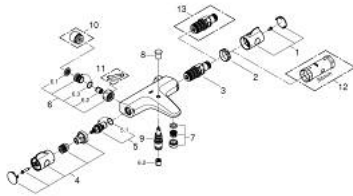

34 568 000 GROHTHERM 800 THERMOSTATIC BATH MIXER 1/2"

PRODUCT DESCRIPTION

- Colour: chrome
- wall mounted
- GROHE LongLife finish
- GROHE SafeStop - safety button at 38°C
- GROHE SafeStop Plus - optional temperature limiter at 43°C included
- GROHE TurboStat - compact cartridge with wax thermoelement
- integrated mixed water shut off
- automatic diverter: bath/shower
- volume handle with GROHE EcoButton (economy button with individually adjustable economy stop)
- ceramic headpart 1/2", 180°
- shower bottom outlet 1/2"
- mousseur
- built-in non return valves
- dirt strainers
- protected against backflow
- without connection unions
- GROHE EcoJoy - less water, perfect flow

34 568 000 GROHTHERM 800 THERMOSTATIC BATH MIXER 1/2"

SPARE PARTS

- 1: Temperature control handle (Spare part-nr. 47981000)
 - 2: retaining ring (Spare part-nr. 47743000)
 - 3: Thermostatic compact cartridge 1/2" (Spare part-nr. 47439000)
 - 4: Shut-off handle (Spare part-nr. 47980000)
 - 5: Ceramic headpart 1/2" (Spare part-nr. 45346000)
 - 5.1: O-Ring $\varnothing 18,2 \times \varnothing 1,7$ (Spare part-nr. 0392400M)
 - 6: Non-return valve (Spare part-nr. 47189000)
 - 6.1: Filter (Spare part-nr. 0726400M)
 - 6.2: Non-return valve (Spare part-nr. 08565000)
 - 6.3: O-Ring $\varnothing 17 \times \varnothing 2$ (Spare part-nr. 0305500M)
 - 7: Mousseur (Spare part-nr. 13952000)
 - 8: Diverter knob (Spare part-nr. 65648000)
 - 9: Diverter (Spare part-nr. 65655000)
 - 10: Extension 3/4", 20 mm (Spare part-nr. 0713000M)*
 - 11: Special spanner (Spare part-nr. 19377000)*
 - 12: Socket spanner (Spare part-nr. 19332000)*
 - 13: GROHE TurboStat cartridge 1/2" (Spare part-nr. 47175000)*
- * Optional accessories