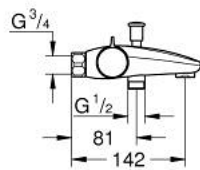

34 568 000 **GROHTHERM 800 THERMOSTATIC BATH MIXER 1/2"**

**PRODUCT DESCRIPTION**

- Tyc: Chrome
- wall mounted
- GROHE LongLife finish
- GROHE SafeStop safety button at 38°C ( calibration required )
- GROHE SafeStop Plus - optional temperature limiter at 43°C included
- GROHE TurboStat - compact cartridge with wax thermoelement
- integrated mixed water shut off
- automatic diverter: bath/shower
- volume handle with GROHE EcoButton (economy button with individually adjustable economy stop)
- ceramic headpart 1/2", 180°
- shower bottom outlet 1/2"
- mousseur
- built-in non return valves
- dirt strainers
- protected against backflow
- without connection unions
- GROHE EcoJoy - Less water, perfect flow

## 34 568 000 GROHTHERM 800 THERMOSTATIC BATH MIXER 1/2"

### SPARE PARTS

- 1: Temperature control handle (Spare part-nr. 47981000)
  - 2: Fitting ring (Spare part-nr. 47743000)
  - 3: Thermostatic compact cartridge 1/2" (Spare part-nr. 47439000)
  - 4: Shut-off handle (Spare part-nr. 47980000)
  - 5: Ceramic headpart 1/2" (Spare part-nr. 45346000)
  - 5.1: O-ring  $\varnothing 18.2 \times \varnothing 1.7$  (Spare part-nr. 0392400M)
  - 6: Non-return valve (Spare part-nr. 47189000)
  - 6.1: Dirt strainer (Spare part-nr. 0726400M)
  - 6.2: Non-return valve (Spare part-nr. 08565000)
  - 6.3: O-ring  $\varnothing 17 \times \varnothing 2$  (Spare part-nr. 0305500M)
  - 7: Mousseur (Spare part-nr. 13952000)
  - 8: Diverter knob (Spare part-nr. 65648000)
  - 9: Diverter (Spare part-nr. 65655000)
  - 10: Extension 3/4", 20 mm (Spare part-nr. 0713000M)\*
  - 11: Special spanner (Spare part-nr. 19377000)\*
  - 12: Socket spanner (Spare part-nr. 19332000)\*
  - 13: GROHE TurboStat cartridge 1/2" (Spare part-nr. 47175000)\*
- \* Optional accessories