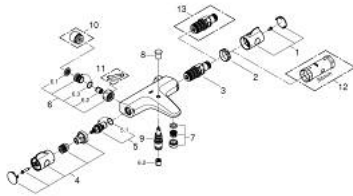

34 568 000 **GROHTHERM 800 THERMOSTATIC BATH MIXER 1/2"**

PRODUCT DESCRIPTION

- Tyc: Chrome
- wall mounted
- GROHE LongLife finish
- GROHE SafeStop safety button at 38°C (calibration required)
- GROHE SafeStop Plus - optional temperature limiter at 43°C included
- GROHE TurboStat - compact cartridge with wax thermoelement
- integrated mixed water shut off
- automatic diverter: bath/shower
- volume handle with FlowControl Button (button with individually adjustable stop)
- ceramic headpart 1/2", 180°
- shower bottom outlet 1/2"
- mousseur
- built-in non return valves
- dirt strainers
- protected against backflow
- without connection unions

34 568 000 GROHTHERM 800 THERMOSTATIC BATH MIXER 1/2"

SPARE PARTS

- 1: Temperature control handle (Spare part-nr. 47981000)
 - 2: Fitting ring (Spare part-nr. 47743000)
 - 3: Thermostatic compact cartridge 1/2" (Spare part-nr. 47439000)
 - 4: Shut-off handle (Spare part-nr. 47980000)
 - 5: Ceramic headpart 1/2" (Spare part-nr. 45346000)
 - 5.1: O-ring \varnothing 18.2 x \varnothing 1.7 (Spare part-nr. 0392400M)
 - 6: Non-return valve (Spare part-nr. 47189000)
 - 6.1: Dirt strainer (Spare part-nr. 0726400M)
 - 6.2: Non-return valve (Spare part-nr. 08565000)
 - 6.3: O-ring \varnothing 17 x \varnothing 2 (Spare part-nr. 0305500M)
 - 7: Mousseur (Spare part-nr. 13952000)
 - 8: Diverter knob (Spare part-nr. 65648000)
 - 9: Diverter (Spare part-nr. 65655000)
 - 10: Extension 3/4", 20 mm (Spare part-nr. 0713000M)*
 - 11: Special spanner (Spare part-nr. 19377000)*
 - 12: Socket spanner (Spare part-nr. 19332000)*
 - 13: GROHE TurboStat cartridge 1/2" (Spare part-nr. 47175000)*
- * Optional accessories