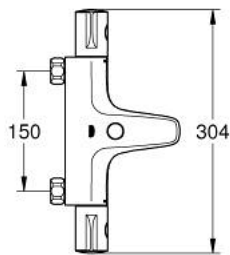

34 568 000 **GROHTHERM 800 THERMOSTATIC BATH MIXER 1/2"**

PRODUCT DESCRIPTION

- Tyc: Chrome
- wall mounted
- GROHE LongLife finish
- GROHE SafeStop safety button at 38°C (calibration required)
- GROHE SafeStop Plus - optional temperature limiter at 43°C included
- GROHE TurboStat - compact cartridge with wax thermoelement
- integrated mixed water shut off
- automatic diverter: bath/shower
- volume handle with FlowControl Button (button with individually adjustable stop)
- ceramic headpart 1/2", 180°
- shower bottom outlet 1/2"
- mousseur
- built-in non return valves
- dirt strainers
- protected against backflow
- without connection unions

34 568 000 GROHTHERM 800 THERMOSTATIC BATH MIXER 1/2"

SPARE PARTS

- 1: Temperature control handle (Spare part-nr. 47981000)
 - 2: Fitting ring (Spare part-nr. 47743000)
 - 3: Thermostatic compact cartridge 1/2" (Spare part-nr. 47439000)
 - 4: Shut-off handle (Spare part-nr. 47980000)
 - 5: Ceramic headpart 1/2" (Spare part-nr. 45346000)
 - 5.1: O-ring \varnothing 18.2 x \varnothing 1.7 (Spare part-nr. 0392400M)
 - 6: Non-return valve (Spare part-nr. 47189000)
 - 6.1: Dirt strainer (Spare part-nr. 0726400M)
 - 6.2: Non-return valve (Spare part-nr. 08565000)
 - 6.3: O-ring \varnothing 17 x \varnothing 2 (Spare part-nr. 0305500M)
 - 7: Mousseur (Spare part-nr. 13952000)
 - 8: Diverter knob (Spare part-nr. 65648000)
 - 9: Diverter (Spare part-nr. 65655000)
 - 10: Extension 3/4", 20 mm (Spare part-nr. 0713000M)*
 - 11: Special spanner (Spare part-nr. 19377000)*
 - 12: Socket spanner (Spare part-nr. 19332000)*
 - 13: GROHE TurboStat cartridge 1/2" (Spare part-nr. 47175000)*
- * Optional accessories