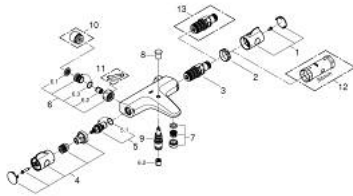

34 568 000 GROHTHERM 800 THERMOSTATIC BATH MIXER 1/2"

SPARE PARTS

1. 1: Temperature control handle (Spare part-nr. 47981000)
   - 2: Fitting ring (Spare part-nr. 47743000)
   - 3: Thermostatic compact cartridge 1/2" (Spare part-nr. 47439000)
   - 4: Shut-off handle (Spare part-nr. 47980000)
   - 5: Ceramic headpart 1/2" (Spare part-nr. 45346000)
   - 5.1: O-ring $\varnothing$ 18.2 x $\varnothing$ 1.7 (Spare part-nr. 0392400M)
   - 6: Non-return valve (Spare part-nr. 47189000)
   - 6.1: Dirt strainer (Spare part-nr. 0726400M)
   - 6.2: Non-return valve (Spare part-nr. 08565000)
   - 6.3: O-ring $\varnothing$ 17 x $\varnothing$ 2 (Spare part-nr. 0305500M)
   - 7: Mousseur (Spare part-nr. 13952000)
   - 8: Diverter knob (Spare part-nr. 65648000)
   - 9: Diverter (Spare part-nr. 65655000)
   - 10: Extension 3/4", 20 mm (Spare part-nr. 0713000M)*
   - 11: Special spanner (Spare part-nr. 19377000)*
   - 12: Socket spanner (Spare part-nr. 19332000)*
   - 13: GROHE TurboStat cartridge 1/2" (Spare part-nr. 47175000)*
2. Optional accessories