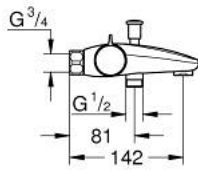

34 568 000 **GROHTHERM 800 THERMOSTATIC BATH MIXER 1/2"**

PRODUCT DESCRIPTION

- Tyc: Chrome
- wall mounted
- GROHE LongLife finish
- GROHE SafeStop safety button at 38°C (calibration required)
- GROHE SafeStop Plus - optional temperature limiter at 43°C included
- GROHE TurboStat - compact cartridge with wax thermoelement
- integrated mixed water shut off
- automatic diverter: bath/shower
- volume handle with FlowControl Button (button with individually adjustable stop)
- ceramic headpart 1/2", 180°
- shower bottom outlet 1/2"
- mousseur
- built-in non return valves
- dirt strainers
- protected against backflow
- without connection unions

34 568 000 GROHTHERM 800 THERMOSTATIC BATH MIXER 1/2"

SPARE PARTS

- 1: Temperature control handle (Spare part-nr. 47981000)
 - 2: Fitting ring (Spare part-nr. 47743000)
 - 3: Thermostatic compact cartridge 1/2" (Spare part-nr. 47439000)
 - 4: Shut-off handle (Spare part-nr. 47980000)
 - 5: Ceramic headpart 1/2" (Spare part-nr. 45346000)
 - 5.1: O-ring \varnothing 18.2 x \varnothing 1.7 (Spare part-nr. 0392400M)
 - 6: Non-return valve (Spare part-nr. 47189000)
 - 6.1: Dirt strainer (Spare part-nr. 0726400M)
 - 6.2: Non-return valve (Spare part-nr. 08565000)
 - 6.3: O-ring \varnothing 17 x \varnothing 2 (Spare part-nr. 0305500M)
 - 7: Mousseur (Spare part-nr. 13952000)
 - 8: Diverter knob (Spare part-nr. 65648000)
 - 9: Diverter (Spare part-nr. 65655000)
 - 10: Extension 3/4", 20 mm (Spare part-nr. 0713000M)*
 - 11: Special spanner (Spare part-nr. 19377000)*
 - 12: Socket spanner (Spare part-nr. 19332000)*
 - 13: GROHE TurboStat cartridge 1/2" (Spare part-nr. 47175000)*
- * Optional accessories