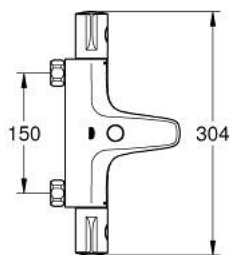

34 568 000 **GROHTHERM 800 THERMOSTATIC BATH MIXER 1/2"**

**PRODUCT DESCRIPTION**

- Tyc: Chrome
- wall mounted
- GROHE LongLife finish
- GROHE SafeStop safety button at 38°C ( calibration required )
- GROHE SafeStop Plus - optional temperature limiter at 43°C included
- GROHE TurboStat - compact cartridge with wax thermoelement
- integrated mixed water shut off
- automatic diverter: bath/shower
- volume handle with GROHE EcoButton (economy button with individually adjustable economy stop)
- ceramic headpart 1/2", 180°
- shower bottom outlet 1/2"
- mousseur
- built-in non return valves
- dirt strainers
- protected against backflow
- without connection unions
- GROHE EcoJoy - Less water, perfect flow

## 34 568 000 GROHTHERM 800 THERMOSTATIC BATH MIXER 1/2"

### SPARE PARTS

- 1: Temperature control handle (Spare part-nr. 47981000)
  - 2: Fitting ring (Spare part-nr. 47743000)
  - 3: Thermostatic compact cartridge 1/2" (Spare part-nr. 47439000)
  - 4: Shut-off handle (Spare part-nr. 47980000)
  - 5: Ceramic headpart 1/2" (Spare part-nr. 45346000)
  - 5.1: O-ring  $\varnothing 18.2 \times \varnothing 1.7$  (Spare part-nr. 0392400M)
  - 6: Non-return valve (Spare part-nr. 47189000)
  - 6.1: Dirt strainer (Spare part-nr. 0726400M)
  - 6.2: Non-return valve (Spare part-nr. 08565000)
  - 6.3: O-ring  $\varnothing 17 \times \varnothing 2$  (Spare part-nr. 0305500M)
  - 7: Mousseur (Spare part-nr. 13952000)
  - 8: Diverter knob (Spare part-nr. 65648000)
  - 9: Diverter (Spare part-nr. 65655000)
  - 10: Extension 3/4", 20 mm (Spare part-nr. 0713000M)\*
  - 11: Special spanner (Spare part-nr. 19377000)\*
  - 12: Socket spanner (Spare part-nr. 19332000)\*
  - 13: GROHE TurboStat cartridge 1/2" (Spare part-nr. 47175000)\*
- \* Optional accessories