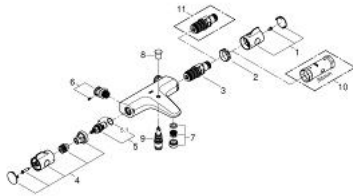

34 576 000 GROHTHERM 800 THERMOSTATIC BATH MIXER 1/2"

PRODUCT DESCRIPTION

- Colour: chrome
- wall mounted
- GROHE LongLife finish
- GROHE TurboStat - compact cartridge with wax thermoelement
- GROHE SafeStop - safety button at 38°C
- GROHE SafeStop Plus - optional temperature limiter at 43°C included
- integrated mixed water shut off
- automatic diverter: bath/shower
- volume handle with FlowControl Button (button with individually adjustable stop)
- ceramic headpart 1/2", 180°
- shower bottom outlet 1/2"
- adjustable mousseur
- built-in non return valves
- dirt strainers
- protected against backflow
- S-unions
- metal escutcheon

34 576 000 GROHTHERM 800 THERMOSTATIC BATH MIXER 1/2"

SPARE PARTS

- 1: Temperature control handle (Spare part-nr. 47981000)
- 2: retaining ring (Spare part-nr. 47743000)
- 3: Thermostatic compact cartridge 1/2" (Spare part-nr. 47439000)
- 4: Shut-off handle (Spare part-nr. 47980000)
- 5: Ceramic headpart 1/2" (Spare part-nr. 45346000)
- 5.1: O-Ring $\varnothing 18,2 \times \varnothing 1,7$ (Spare part-nr. 0392400M)
- 6: s-union (Spare part-nr. 47888000)
- 7: Flow straightener (Spare part-nr. 48256000)
- 8: Diverter knob (Spare part-nr. 65648000)
- 9: Diverter (Spare part-nr. 65655000)
- 10: Socket spanner (Spare part-nr. 19332000)*
- 11: GROHE TurboStat cartridge 1/2" (Spare part-nr. 47175000)*