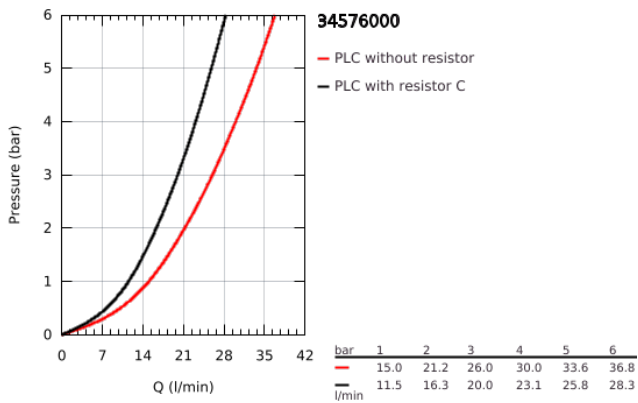

34 576 000 GROHTHERM 800 THERMOSTATIC BATH MIXER 1/2"

PRODUCT DESCRIPTION

- Colour: chrome
- wall mounted
- GROHE LongLife finish
- GROHE TurboStat - compact cartridge with wax thermoelement
- GROHE SafeStop - safety button at 38°C
- GROHE SafeStop Plus - optional temperature limiter at 43°C included
- integrated mixed water shut off
- automatic diverter: bath/shower
- volume handle with GROHE EcoButton (economy button with individually adjustable economy stop)
- ceramic headpart 1/2", 180°
- shower bottom outlet 1/2"
- adjustable mousseur
- built-in non return valves
- dirt strainers
- protected against backflow
- S-unions
- metal escutcheon
- GROHE EcoJoy - less water, perfect flow

34 576 000 GROHTHERM 800 THERMOSTATIC BATH MIXER 1/2"

SPARE PARTS

- 1: Temperature control handle (Spare part-nr. 47981000)
 - 2: retaining ring (Spare part-nr. 47743000)
 - 3: Thermostatic compact cartridge 1/2" (Spare part-nr. 47439000)
 - 4: Shut-off handle (Spare part-nr. 47980000)
 - 5: Ceramic headpart 1/2" (Spare part-nr. 45346000)
 - 5.1: O-Ring $\varnothing 18,2 \times \varnothing 1,7$ (Spare part-nr. 0392400M)
 - 6: s-union (Spare part-nr. 47888000)
 - 7: Flow straightener (Spare part-nr. 48256000)
 - 8: Diverter knob (Spare part-nr. 65648000)
 - 9: Diverter (Spare part-nr. 65655000)
 - 10: Socket spanner (Spare part-nr. 19332000)*
 - 11: GROHE TurboStat cartridge 1/2" (Spare part-nr. 47175000)*
- * Optional accessories