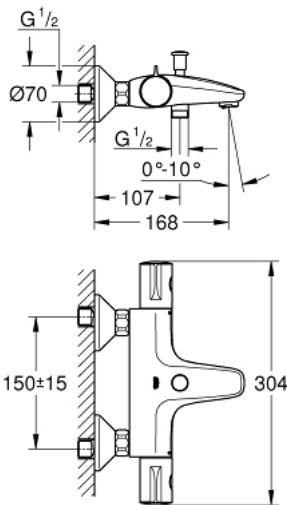

34 576 000 GROHTHERM 800 THERMOSTATIC BATH MIXER 1/2"

PRODUCT DESCRIPTION

- Colour: chrome
- wall mounted
- GROHE LongLife finish
- GROHE TurboStat - compact cartridge with wax thermoelement
- GROHE SafeStop - safety button at 38°C
- GROHE SafeStop Plus - optional temperature limiter at 43°C included
- integrated mixed water shut off
- automatic diverter: bath/shower
- volume handle with FlowControl Button (button with individually adjustable stop)
- ceramic headpart 1/2", 180°
- shower bottom outlet 1/2"
- adjustable mousseur
- built-in non return valves
- dirt strainers
- protected against backflow
- S-unions
- metal escutcheon

34 576 000 GROHTHERM 800 THERMOSTATIC BATH MIXER 1/2"

SPARE PARTS

- 1: Temperature control handle (Spare part-nr. 47981000)
- 2: retaining ring (Spare part-nr. 47743000)
- 3: Thermostatic compact cartridge 1/2" (Spare part-nr. 47439000)
- 4: Shut-off handle (Spare part-nr. 47980000)
- 5: Ceramic headpart 1/2" (Spare part-nr. 45346000)
- 5.1: O-Ring $\varnothing 18,2 \times \varnothing 1,7$ (Spare part-nr. 0392400M)
- 6: s-union (Spare part-nr. 47888000)
- 7: Flow straightener (Spare part-nr. 48256000)
- 8: Diverter knob (Spare part-nr. 65648000)
- 9: Diverter (Spare part-nr. 65655000)
- 10: Socket spanner (Spare part-nr. 19332000)*
- 11: GROHE TurboStat cartridge 1/2" (Spare part-nr. 47175000)*