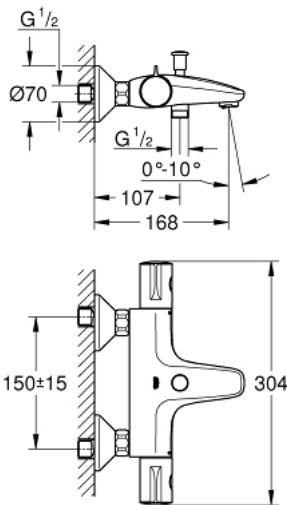

34 576 000 GROHTHERM 800 THERMOSTATIC BATH MIXER 1/2"

PRODUCT DESCRIPTION

- Colour: chrome
- wall mounted
- GROHE LongLife finish
- GROHE TurboStat - compact cartridge with wax thermoelement
- GROHE SafeStop - safety button at 38°C
- GROHE SafeStop Plus - optional temperature limiter at 43°C included
- integrated mixed water shut off
- automatic diverter: bath/shower
- volume handle with GROHE EcoButton (economy button with individually adjustable economy stop)
- ceramic headpart 1/2", 180°
- shower bottom outlet 1/2"
- adjustable mousseur
- built-in non return valves
- dirt strainers
- protected against backflow
- S-unions
- metal escutcheon
- GROHE EcoJoy - less water, perfect flow

34 576 000 GROHTHERM 800 THERMOSTATIC BATH MIXER 1/2"

SPARE PARTS

- 1: Temperature control handle (Spare part-nr. 47981000)
 - 2: retaining ring (Spare part-nr. 47743000)
 - 3: Thermostatic compact cartridge 1/2" (Spare part-nr. 47439000)
 - 4: Shut-off handle (Spare part-nr. 47980000)
 - 5: Ceramic headpart 1/2" (Spare part-nr. 45346000)
 - 5.1: O-Ring $\varnothing 18,2 \times \varnothing 1,7$ (Spare part-nr. 0392400M)
 - 6: s-union (Spare part-nr. 47888000)
 - 7: Flow straightener (Spare part-nr. 48256000)
 - 8: Diverter knob (Spare part-nr. 65648000)
 - 9: Diverter (Spare part-nr. 65655000)
 - 10: Socket spanner (Spare part-nr. 19332000)*
 - 11: GROHE TurboStat cartridge 1/2" (Spare part-nr. 47175000)*
- * Optional accessories