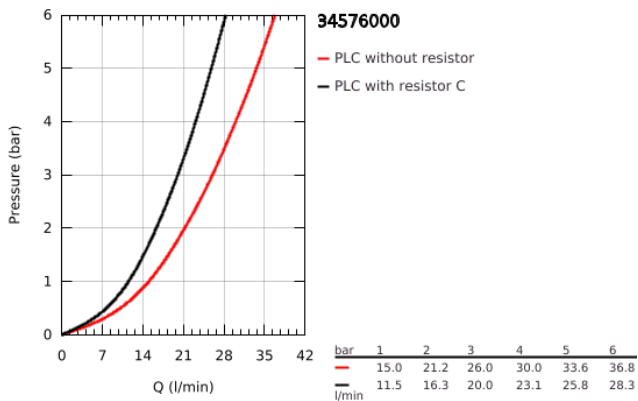

34 576 000 GROHTHERM 800 THERMOSTATIC BATH MIXER 1/2"

PRODUCT DESCRIPTION

- Colour: chrome
- wall mounted
- GROHE LongLife finish
- GROHE TurboStat - compact cartridge with wax thermoelement
- GROHE SafeStop - safety button at 38°C
- GROHE SafeStop Plus - optional temperature limiter at 43°C included
- integrated mixed water shut off
- automatic diverter: bath/shower
- volume handle with FlowControl Button (button with individually adjustable stop)
- ceramic headpart 1/2", 180°
- shower bottom outlet 1/2"
- adjustable mousseur
- built-in non return valves
- dirt strainers
- protected against backflow
- S-unions
- metal escutcheon

34 576 000 GROHTHERM 800 THERMOSTATIC BATH MIXER 1/2"

SPARE PARTS

- 1: Temperature control handle (Spare part-nr. 47981000)
- 2: retaining ring (Spare part-nr. 47743000)
- 3: Thermostatic compact cartridge 1/2" (Spare part-nr. 47439000)
- 4: Shut-off handle (Spare part-nr. 47980000)
- 5: Ceramic headpart 1/2" (Spare part-nr. 45346000)
- 5.1: O-Ring $\varnothing 18,2 \times \varnothing 1,7$ (Spare part-nr. 0392400M)
- 6: s-union (Spare part-nr. 47888000)
- 7: Flow straightener (Spare part-nr. 48256000)
- 8: Diverter knob (Spare part-nr. 65648000)
- 9: Diverter (Spare part-nr. 65655000)
- 10: Socket spanner (Spare part-nr. 19332000)*
- 11: GROHE TurboStat cartridge 1/2" (Spare part-nr. 47175000)*