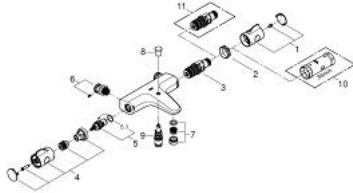

34 576 000 GROHTHERM 800 THERMOSTATIC BATH MIXER 1/2"

PRODUCT DESCRIPTION

- Colour: chrome
- wall mounted
- GROHE LongLife finish
- GROHE TurboStat - compact cartridge with wax thermoelement
- GROHE SafeStop - safety button at 38°C
- GROHE SafeStop Plus - optional temperature limiter at 43°C included
- integrated mixed water shut off
- automatic diverter: bath/shower
- volume handle with GROHE EcoButton (economy button with individually adjustable economy stop)
- ceramic headpart 1/2", 180°
- shower bottom outlet 1/2"
- adjustable mousseur
- built-in non return valves
- dirt strainers
- protected against backflow
- S-unions
- metal escutcheon
- GROHE EcoJoy - less water, perfect flow

34 576 000 GROHTHERM 800 THERMOSTATIC BATH MIXER 1/2"

SPARE PARTS

- 1: Temperature control handle (Spare part-nr. 47981000)
 - 2: retaining ring (Spare part-nr. 47743000)
 - 3: Thermostatic compact cartridge 1/2" (Spare part-nr. 47439000)
 - 4: Shut-off handle (Spare part-nr. 47980000)
 - 5: Ceramic headpart 1/2" (Spare part-nr. 45346000)
 - 5.1: O-Ring $\varnothing 18,2 \times \varnothing 1,7$ (Spare part-nr. 0392400M)
 - 6: s-union (Spare part-nr. 47888000)
 - 7: Flow straightener (Spare part-nr. 48256000)
 - 8: Diverter knob (Spare part-nr. 65648000)
 - 9: Diverter (Spare part-nr. 65655000)
 - 10: Socket spanner (Spare part-nr. 19332000)*
 - 11: GROHE TurboStat cartridge 1/2" (Spare part-nr. 47175000)*
- * Optional accessories