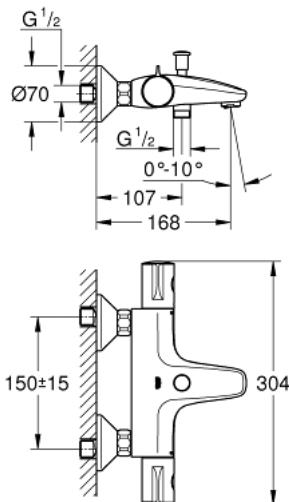

34 576 000 **GROHTHERM 800 THERMOSTATIC BATH MIXER 1/2"**

PRODUCT DESCRIPTION

- Tyc: Chrome
- wall mounted
- GROHE LongLife finish
- GROHE TurboStat - compact cartridge with wax thermoelement
- GROHE SafeStop safety button at 38°C (calibration required)
- GROHE SafeStop Plus - optional temperature limiter at 43°C included
- integrated mixed water shut off
- automatic diverter: bath/shower
- volume handle with GROHE EcoButton (economy button with individually adjustable economy stop)
- ceramic headpart 1/2", 180°
- shower bottom outlet 1/2"
- adjustable mousseur
- built-in non return valves
- dirt strainers
- protected against backflow
- S-unions
- metal escutcheon
- GROHE EcoJoy - Less water, perfect flow

34 576 000 GROHTHERM 800 THERMOSTATIC BATH MIXER 1/2"

SPARE PARTS

- 1: Temperature control handle (Spare part-nr. 47981000)
 - 2: Fitting ring (Spare part-nr. 47743000)
 - 3: Thermostatic compact cartridge 1/2" (Spare part-nr. 47439000)
 - 4: Shut-off handle (Spare part-nr. 47980000)
 - 5: Ceramic headpart 1/2" (Spare part-nr. 45346000)
 - 5.1: O-ring \varnothing 18.2 x \varnothing 1.7 (Spare part-nr. 0392400M)
 - 6: s-union (Spare part-nr. 47888000)
 - 7: Flow straightener (Spare part-nr. 48256000)
 - 8: Diverter knob (Spare part-nr. 65648000)
 - 9: Diverter (Spare part-nr. 65655000)
 - 10: Socket spanner (Spare part-nr. 19332000)*
 - 11: GROHE TurboStat cartridge 1/2" (Spare part-nr. 47175000)*
- * Optional accessories