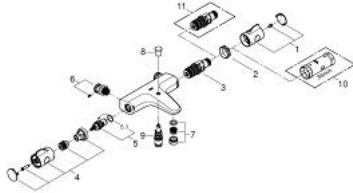

34 576 000 **GROHTHERM 800 THERMOSTATIC BATH MIXER 1/2"**

PRODUCT DESCRIPTION

- Tyc: Chrome
- wall mounted
- GROHE LongLife finish
- GROHE TurboStat - compact cartridge with wax thermostatic element
- GROHE SafeStop safety button at 38°C (calibration required)
- GROHE SafeStop Plus - optional temperature limiter at 43°C included
- integrated mixed water shut off
- automatic diverter: bath/shower
- volume handle with FlowControl Button (button with individually adjustable stop)
- ceramic headpart 1/2", 180°
- shower bottom outlet 1/2"
- adjustable mousseur
- built-in non return valves
- dirt strainers
- protected against backflow
- S-unions
- metal escutcheon

34 576 000 GROHTHERM 800 THERMOSTATIC BATH MIXER 1/2"

SPARE PARTS

- 1: Temperature control handle (Spare part-nr. 47981000)
 - 2: Fitting ring (Spare part-nr. 47743000)
 - 3: Thermostatic compact cartridge 1/2" (Spare part-nr. 47439000)
 - 4: Shut-off handle (Spare part-nr. 47980000)
 - 5: Ceramic headpart 1/2" (Spare part-nr. 45346000)
 - 5.1: O-ring \varnothing 18.2 x \varnothing 1.7 (Spare part-nr. 0392400M)
 - 6: s-union (Spare part-nr. 47888000)
 - 7: Flow straightener (Spare part-nr. 48256000)
 - 8: Diverter knob (Spare part-nr. 65648000)
 - 9: Diverter (Spare part-nr. 65655000)
 - 10: Socket spanner (Spare part-nr. 19332000)*
 - 11: GROHE TurboStat cartridge 1/2" (Spare part-nr. 47175000)*
- * Optional accessories