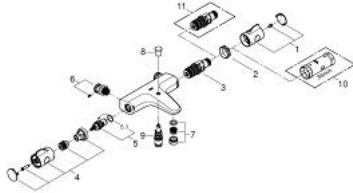

34 576 000 **GROHTHERM 800 THERMOSTATIC BATH MIXER 1/2"**

PRODUCT DESCRIPTION

- Tyc: Chrome
- wall mounted
- GROHE LongLife finish
- GROHE TurboStat - compact cartridge with wax thermoelement
- GROHE SafeStop safety button at 38°C (calibration required)
- GROHE SafeStop Plus - optional temperature limiter at 43°C included
- integrated mixed water shut off
- automatic diverter: bath/shower
- volume handle with GROHE EcoButton (economy button with individually adjustable economy stop)
- ceramic headpart 1/2", 180°
- shower bottom outlet 1/2"
- adjustable mousseur
- built-in non return valves
- dirt strainers
- protected against backflow
- S-unions
- metal escutcheon
- GROHE EcoJoy - Less water, perfect flow

34 576 000 GROHTHERM 800 THERMOSTATIC BATH MIXER 1/2"

SPARE PARTS

- 1: Temperature control handle (Spare part-nr. 47981000)
 - 2: Fitting ring (Spare part-nr. 47743000)
 - 3: Thermostatic compact cartridge 1/2" (Spare part-nr. 47439000)
 - 4: Shut-off handle (Spare part-nr. 47980000)
 - 5: Ceramic headpart 1/2" (Spare part-nr. 45346000)
 - 5.1: O-ring \varnothing 18.2 x \varnothing 1.7 (Spare part-nr. 0392400M)
 - 6: s-union (Spare part-nr. 47888000)
 - 7: Flow straightener (Spare part-nr. 48256000)
 - 8: Diverter knob (Spare part-nr. 65648000)
 - 9: Diverter (Spare part-nr. 65655000)
 - 10: Socket spanner (Spare part-nr. 19332000)*
 - 11: GROHE TurboStat cartridge 1/2" (Spare part-nr. 47175000)*
- * Optional accessories