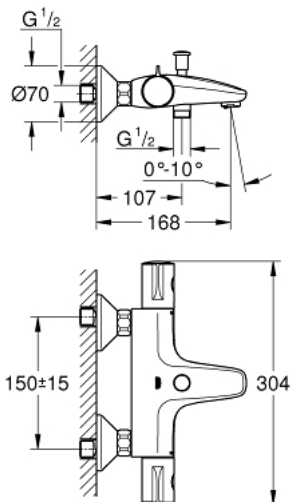

34 576 000 **GROHTHERM 800 THERMOSTATIC BATH MIXER 1/2"**

PRODUCT DESCRIPTION

- Tyc: Chrome
- wall mounted
- GROHE LongLife finish
- GROHE TurboStat - compact cartridge with wax thermostatic element
- GROHE SafeStop safety button at 38°C (calibration required)
- GROHE SafeStop Plus - optional temperature limiter at 43°C included
- integrated mixed water shut off
- automatic diverter: bath/shower
- volume handle with FlowControl Button (button with individually adjustable stop)
- ceramic headpart 1/2", 180°
- shower bottom outlet 1/2"
- adjustable mousseur
- built-in non return valves
- dirt strainers
- protected against backflow
- S-unions
- metal escutcheon

34 576 000 GROHTHERM 800 THERMOSTATIC BATH MIXER 1/2"

SPARE PARTS

- 1: Temperature control handle (Spare part-nr. 47981000)
 - 2: Fitting ring (Spare part-nr. 47743000)
 - 3: Thermostatic compact cartridge 1/2" (Spare part-nr. 47439000)
 - 4: Shut-off handle (Spare part-nr. 47980000)
 - 5: Ceramic headpart 1/2" (Spare part-nr. 45346000)
 - 5.1: O-ring \varnothing 18.2 x \varnothing 1.7 (Spare part-nr. 0392400M)
 - 6: s-union (Spare part-nr. 47888000)
 - 7: Flow straightener (Spare part-nr. 48256000)
 - 8: Diverter knob (Spare part-nr. 65648000)
 - 9: Diverter (Spare part-nr. 65655000)
 - 10: Socket spanner (Spare part-nr. 19332000)*
 - 11: GROHE TurboStat cartridge 1/2" (Spare part-nr. 47175000)*
- * Optional accessories