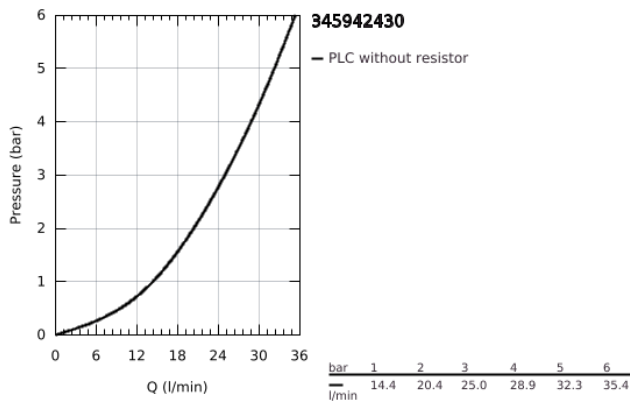

## 34 594 243 0 PRECISION START THERMOSTATIC SHOWER MIXER 1/2"

### PRODUCT DESCRIPTION

- Colour: matte black
- wall mounted
- GROHE TurboStat - compact cartridge with wax thermoelement
- GROHE SafeStop - safety button at 38°C
- GROHE SafeStop Plus - optional temperature limiter at 43°C included
- volume handle with FlowControl Button (button with individually adjustable stop)
- integrated mixed water shut off
- ceramic headpart 1/2", 180°
- shower bottom outlet 1/2"
- built-in non return valves
- dirt strainers
- S-unions
- metal escutcheon
- protected against backflow