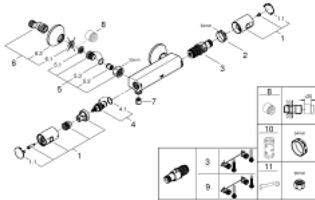

## 34 594 243 0 PRECISION START THERMOSTATIC SHOWER MIXER 1/2"

### PRODUCT DESCRIPTION

- Colour: matte black
- wall mounted
- GROHE TurboStat - compact cartridge with wax thermoelement
- GROHE SafeStop - safety button at 38°C
- GROHE SafeStop Plus - optional temperature limiter at 43°C included
- volume handle with FlowControl Button (button with individually adjustable stop)
- integrated mixed water shut off
- ceramic headpart 1/2", 180°
- shower bottom outlet 1/2"
- built-in non return valves
- dirt strainers
- S-unions
- metal escutcheon
- protected against backflow

### SPARE PARTS

- 1: Handle (Spare part-nr. 477282430)
  - 1.1: Cover cap (Spare part-nr. 64585243M)
  - 2: retaining ring (Spare part-nr. 47743000)
  - 3: Thermostatic compact cartridge 1/2" (Spare part-nr. 47439000)
  - 4: Ceramic headpart 1/2" (Spare part-nr. 45346000)
  - 4.1: O-Ring Ø18,2 x Ø1,7 (Spare part-nr. 0392400M)
  - 5: Non-return valve (Spare part-nr. 471892430)
  - 5.1: Filter (Spare part-nr. 0726400M)
  - 5.2: Non-return valve (Spare part-nr. 08565000)
  - 5.3: O-Ring Ø17 x Ø2 (Spare part-nr. 0305500M)
  - 6: S-union (Spare part-nr. 120752430)
  - 6.1: Seal (Spare part-nr. 0138600M)
  - 6.2: Escutcheon (Spare part-nr. 02210243M)
  - 7: Non-return valve (Spare part-nr. 08565000)
  - 8: Extension 3/4", 20 mm (Spare part-nr. 0713000M)\*
  - 9: GROHE TurboStat cartridge 1/2" (Spare part-nr. 47175000)\*
  - 10: Socket spanner (Spare part-nr. 19332000)\*
  - 11: Special spanner (Spare part-nr. 19377000)\*
- \* Optional accessories