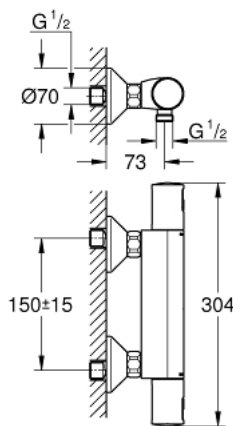

## 34 594 243 0 PRECISION START THERMOSTATIC SHOWER MIXER 1/2"

### PRODUCT DESCRIPTION

- Colour: matte black
- wall mounted
- GROHE TurboStat - compact cartridge with wax thermoelement
- GROHE SafeStop - safety button at 38°C
- GROHE SafeStop Plus - optional temperature limiter at 43°C included
- volume handle with FlowControl Button (button with individually adjustable stop)
- integrated mixed water shut off
- ceramic headpart 1/2", 180°
- shower bottom outlet 1/2"
- built-in non return valves
- dirt strainers
- S-unions
- metal escutcheon
- protected against backflow

### SPARE PARTS

- 1: Handle (Spare part-nr. 477282430)
  - 1.1: Cover cap (Spare part-nr. 64585243M)
  - 2: retaining ring (Spare part-nr. 47743000)
  - 3: Thermostatic compact cartridge 1/2" (Spare part-nr. 47439000)
  - 4: Ceramic headpart 1/2" (Spare part-nr. 45346000)
  - 4.1: O-Ring Ø18,2 x Ø1,7 (Spare part-nr. 0392400M)
  - 5: Non-return valve (Spare part-nr. 471892430)
  - 5.1: Filter (Spare part-nr. 0726400M)
  - 5.2: Non-return valve (Spare part-nr. 08565000)
  - 5.3: O-Ring Ø17 x Ø2 (Spare part-nr. 0305500M)
  - 6: S-union (Spare part-nr. 120752430)
  - 6.1: Seal (Spare part-nr. 0138600M)
  - 6.2: Escutcheon (Spare part-nr. 02210243M)
  - 7: Non-return valve (Spare part-nr. 08565000)
  - 8: Extension 3/4", 20 mm (Spare part-nr. 0713000M)\*
  - 9: GROHE TurboStat cartridge 1/2" (Spare part-nr. 47175000)\*
  - 10: Socket spanner (Spare part-nr. 19332000)\*
  - 11: Special spanner (Spare part-nr. 19377000)\*
- \* Optional accessories