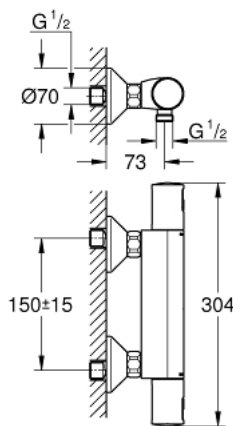

34 594 243 0 PRECISION START THERMOSTATIC SHOWER MIXER 1/2"

PRODUCT DESCRIPTION

- Tyc: matte black
- wall mounted
- GROHE TurboStat - compact cartridge with wax thermostatic element
- GROHE SafeStop safety button at 38°C (calibration required)
- GROHE SafeStop Plus - optional temperature limiter at 43°C included
- volume handle with FlowControl Button (button with individually adjustable stop)
- integrated mixed water shut off
- ceramic headpart 1/2", 180°
- shower bottom outlet 1/2"
- built-in non return valves
- dirt strainers
- S-unions
- metal escutcheon
- protected against backflow

34 594 243 0 PRECISION START THERMOSTATIC SHOWER MIXER 1/2"

SPARE PARTS

- 1: Handle (Spare part-nr. 477282430)
- 1.1: Cover cap (Spare part-nr. 64585243M)
- 2: Fitting ring (Spare part-nr. 47743000)
- 3: Thermostatic compact cartridge 1/2" (Spare part-nr. 47439000)
- 4: Ceramic headpart 1/2" (Spare part-nr. 45346000)
- 4.1: O-ring Ø 18.2 x Ø 1.7 (Spare part-nr. 0392400M)
- 5: Non-return valve (Spare part-nr. 471892430)
- 5.1: Dirt strainer (Spare part-nr. 0726400M)
- 5.2: Non-return valve (Spare part-nr. 08565000)
- 5.3: O-ring Ø 17 x Ø 2 (Spare part-nr. 0305500M)
- 6: S-union (Spare part-nr. 120752430)
- 6.1: Seal (Spare part-nr. 0138600M)
- 6.2: Escutcheon (Spare part-nr. 02210243M)
- 7: Non-return valve (Spare part-nr. 08565000)
- 8: Extension 3/4", 20 mm (Spare part-nr. 0713000M)*
- 9: GROHE TurboStat cartridge 1/2" (Spare part-nr. 47175000)*
- 10: Socket spanner (Spare part-nr. 19332000)*
- 11: Special spanner (Spare part-nr. 19377000)*