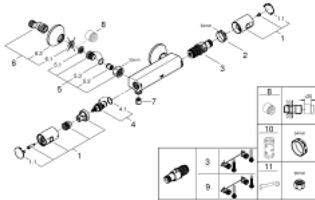

34 594 243 0 PRECISION START THERMOSTATIC SHOWER MIXER 1/2"

PRODUCT DESCRIPTION

- Tyc: matte black
- wall mounted
- GROHE TurboStat - compact cartridge with wax thermostatic element
- GROHE SafeStop safety button at 38°C (calibration required)
- GROHE SafeStop Plus - optional temperature limiter at 43°C included
- volume handle with FlowControl Button (button with individually adjustable stop)
- integrated mixed water shut off
- ceramic headpart 1/2", 180°
- shower bottom outlet 1/2"
- built-in non return valves
- dirt strainers
- S-unions
- metal escutcheon
- protected against backflow

34 594 243 0 PRECISION START THERMOSTATIC SHOWER MIXER 1/2"

SPARE PARTS

- 1: Handle (Spare part-nr. 477282430)
- 1.1: Cover cap (Spare part-nr. 64585243M)
- 2: Fitting ring (Spare part-nr. 47743000)
- 3: Thermostatic compact cartridge 1/2" (Spare part-nr. 47439000)
- 4: Ceramic headpart 1/2" (Spare part-nr. 45346000)
- 4.1: O-ring Ø 18.2 x Ø 1.7 (Spare part-nr. 0392400M)
- 5: Non-return valve (Spare part-nr. 471892430)
- 5.1: Dirt strainer (Spare part-nr. 0726400M)
- 5.2: Non-return valve (Spare part-nr. 08565000)
- 5.3: O-ring Ø 17 x Ø 2 (Spare part-nr. 0305500M)
- 6: S-union (Spare part-nr. 120752430)
- 6.1: Seal (Spare part-nr. 0138600M)
- 6.2: Escutcheon (Spare part-nr. 02210243M)
- 7: Non-return valve (Spare part-nr. 08565000)
- 8: Extension 3/4", 20 mm (Spare part-nr. 0713000M)*
- 9: GROHE TurboStat cartridge 1/2" (Spare part-nr. 47175000)*
- 10: Socket spanner (Spare part-nr. 19332000)*
- 11: Special spanner (Spare part-nr. 19377000)*