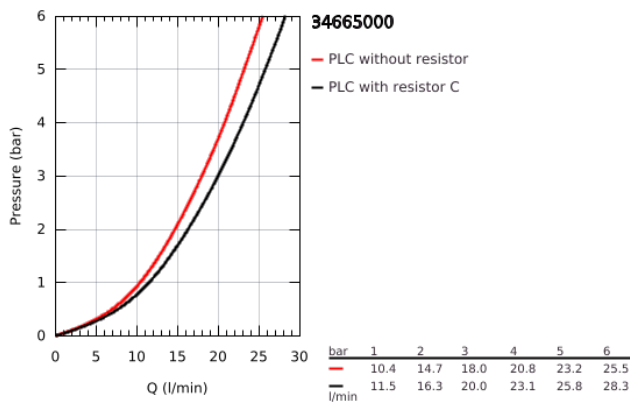

34 665 000 GROHTHERM SPECIAL THERMOSTATIC BATH MIXER 1/2"

PRODUCT DESCRIPTION

- Colour: chrome
- wall mounted
- ergonomic metal wing handles
- GROHE Aquadimmer handle with multiple function
- flow control
- integrated mixed water shut off
- diverter bath/shower
- GROHE TurboStat - compact cartridge with wax thermosteement
- temperature scale handle with internal safety stop between 35°C and 43°C
- easy thermal disinfection by optional temperature unlocking handle 47 994 000
- shower bottom outlet 1/2" with integrated non return valve
- metal temperature safety stop
- laminar mousseur
- dirt strainers
- with S-unions and with covers
- GROHE FastFixation for fast exchange of non return valves in connections
- 100% GROHE CoolTouch consisting of safety housing + S-unions with CoolTouch escutcheons
- GROHE LongLife finish
- GROHE SafetyPlus fixed temperature stop