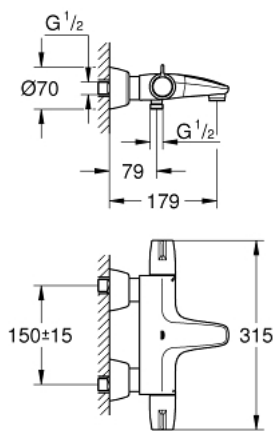

34 665 000 GROHTHERM SPECIAL THERMOSTATIC BATH MIXER 1/2"

PRODUCT DESCRIPTION

- Colour: chrome
- wall mounted
- ergonomic metal wing handles
- GROHE Aquadimmer handle with multiple function
- flow control
- integrated mixed water shut off
- diverter bath/shower
- GROHE TurboStat - compact cartridge with wax thermosteement
- temperature scale handle with internal safety stop between 35°C and 43°C
- easy thermal disinfection by optional temperature unlocking handle 47 994 000
- shower bottom outlet 1/2" with integrated non return valve
- metal temperature safety stop
- laminar mousseur
- dirt strainers
- with S-unions and with covers
- GROHE FastFixation for fast exchange of non return valves in connections
- 100% GROHE CoolTouch consisting of safety housing + S-unions with CoolTouch escutcheons
- GROHE LongLife finish
- GROHE SafetyPlus fixed temperature stop