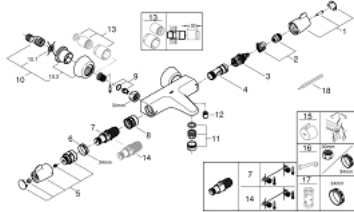

34 665 000 GROHTHERM SPECIAL THERMOSTATIC BATH MIXER 1/2"

SPARE PARTS

- 1: Shut-off handle (Spare part-nr. 49004000)
- 2: Temperature limiter (Spare part-nr. 47925000)
- 3: Aquadimmer (Spare part-nr. 12433000)
- 4: Water flow (Spare part-nr. 47751000)
- 5: Temperature control handle (Spare part-nr. 49005000)
- 6: retaining ring (Spare part-nr. 47743000)
- 7: Thermostatic compact cartridge 1/2" (Spare part-nr. 47439000)
- 7: Thermostatic compact cartridge 1/2" (Spare part-nr. 47885000)
- 8: Race (Spare part-nr. 47975000)
- 9: Non-return valves (Spare part-nr. 47979000)
- 10: S-union (Spare part-nr. 12058000)
- 10.1: Seal (Spare part-nr. 0138600M)
- 10.2: Covering escutcheon (Spare part-nr. 45545000)
- 11: Laminar flow straightener (Spare part-nr. 49015000)
- 12: Non-return valve (Spare part-nr. 08565000)
- 13: Extension 30 (Spare part-nr. 46238000)*
- 14: GROHE TurboStat cartridge 1/2" (Spare part-nr. 47175000)*
- 15: Temperature unlocking handle (Spare part-nr. 47994000)*
- 16: Special spanner (Spare part-nr. 19377000)*
- 17: Socket spanner (Spare part-nr. 19332000)*
- 18: Adjusting thermometer (°C) (Spare part-nr. 19001000)*