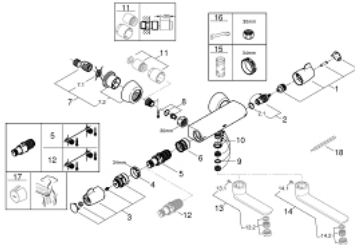

34 666 000 GROHTHERM SPECIAL THERMOSTATIC BASIN MIXER 1/2"

PRODUCT DESCRIPTION

- Colour: chrome
- wall mounted
- ergonomic metal wing handles
- ceramic headparts 1/2", 90°
- GROHE TurboStat - compact cartridge with wax thermoelement
- temperature scale handle with internal safety stop between 35°C and 43°C
- easy thermal disinfection by optional temperature unlocking handle 47 994 000
- integrated mixed water shut off
- bottom outlet for spouts 13 378 or 13 380
- metal temperature safety stop
- dirt strainers
- with S-unions and with covers
- GROHE FastFixation for fast exchange of non return valves in connections
- 100% GROHE CoolTouch consisting of safety housing + S-unions with CoolTouch escutcheons
- GROHE LongLife finish
- GROHE SafetyPlus fixed temperature stop

34 666 000 GROHTHERM SPECIAL THERMOSTATIC BASIN MIXER 1/2"

SPARE PARTS

- 1: Shut-off handle (Spare part-nr. 49006000)
- 2: Ceramic headpart 1/2" (Spare part-nr. 45882000)
- 2.1: O-Ring Ø18,2 x Ø1,7 (Spare part-nr. 0392400M)
- 3: Temperature control handle (Spare part-nr. 49005000)
- 4: retaining ring (Spare part-nr. 47743000)
- 5: Thermostatic compact cartridge 1/2" (Spare part-nr. 47439000)
- 6: Race (Spare part-nr. 47975000)
- 7: S-union (Spare part-nr. 12058000)
- 7.1: Seal (Spare part-nr. 0138600M)
- 7.2: Covering escutcheon (Spare part-nr. 45545000)
- 8: Non-return valves (Spare part-nr. 47979000)
- 9: Sealing washer (Spare part-nr. 0128500M)
- 10: Stop screw (Spare part-nr. 4669000M)
- 11: Extension 30 (Spare part-nr. 46238000)*
- 12: GROHE TurboStat cartridge 1/2" (Spare part-nr. 47175000)*
- 13: Cast swivel spout (Spare part-nr. 13378000)*
- 14: Cast swivel spout (Spare part-nr. 13380000)*
- 15: Socket spanner (Spare part-nr. 19332000)*
- 16: Special spanner (Spare part-nr. 19377000)*
- 17: Temperature unlocking handle (Spare part-nr. 47994000)*
- 18: Adjusting thermometer (°C) (Spare part-nr. 19001000)*