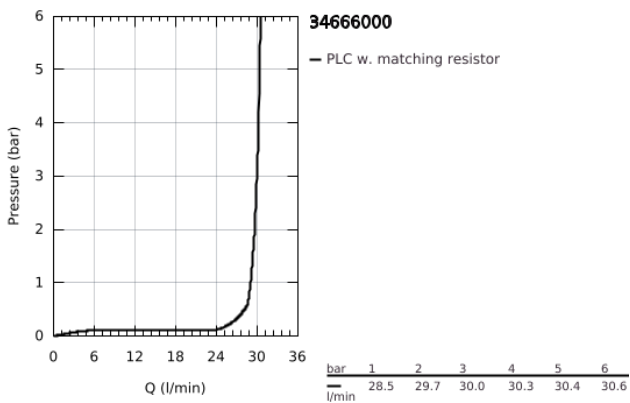

34 666 000 GROHTHERM SPECIAL THERMOSTATIC BASIN MIXER 1/2"

PRODUCT DESCRIPTION

- Colour: chrome
- wall mounted
- ergonomic metal wing handles
- ceramic headparts 1/2", 90°
- GROHE TurboStat - compact cartridge with wax thermoelement
- temperature scale handle with internal safety stop between 35°C and 43°C
- easy thermal disinfection by optional temperature unlocking handle 47 994 000
- integrated mixed water shut off
- bottom outlet for spouts 13 378 or 13 380
- metal temperature safety stop
- dirt strainers
- with S-unions and with covers
- GROHE FastFixation for fast exchange of non return valves in connections
- 100% GROHE CoolTouch consisting of safety housing + S-unions with CoolTouch escutcheons
- GROHE LongLife finish
- GROHE SafetyPlus fixed temperature stop

34 666 000 GROHTHERM SPECIAL THERMOSTATIC BASIN MIXER 1/2"

SPARE PARTS

- 1: Shut-off handle (Spare part-nr. 49006000)
- 2: Ceramic headpart 1/2" (Spare part-nr. 45882000)
- 2.1: O-Ring Ø18,2 x Ø1,7 (Spare part-nr. 0392400M)
- 3: Temperature control handle (Spare part-nr. 49005000)
- 4: retaining ring (Spare part-nr. 47743000)
- 5: Thermostatic compact cartridge 1/2" (Spare part-nr. 47439000)
- 6: Race (Spare part-nr. 47975000)
- 7: S-union (Spare part-nr. 12058000)
- 7.1: Seal (Spare part-nr. 0138600M)
- 7.2: Covering escutcheon (Spare part-nr. 45545000)
- 8: Non-return valves (Spare part-nr. 47979000)
- 9: Sealing washer (Spare part-nr. 0128500M)
- 10: Stop screw (Spare part-nr. 4669000M)
- 11: Extension 30 (Spare part-nr. 46238000)*
- 12: GROHE TurboStat cartridge 1/2" (Spare part-nr. 47175000)*
- 13: Cast swivel spout (Spare part-nr. 13378000)*
- 14: Cast swivel spout (Spare part-nr. 13380000)*
- 15: Socket spanner (Spare part-nr. 19332000)*
- 16: Special spanner (Spare part-nr. 19377000)*
- 17: Temperature unlocking handle (Spare part-nr. 47994000)*
- 18: Adjusting thermometer (°C) (Spare part-nr. 19001000)*