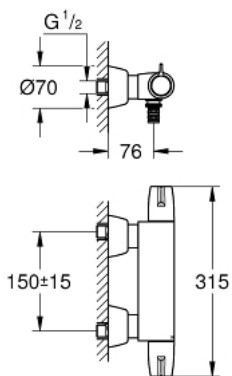

34 666 000 GROHTHERM SPECIAL THERMOSTATIC BASIN MIXER 1/2"

PRODUCT DESCRIPTION

- Colour: chrome
- wall mounted
- ergonomic metal wing handles
- ceramic headparts 1/2", 90°
- GROHE TurboStat - compact cartridge with wax thermoelement
- temperature scale handle with internal safety stop between 35°C and 43°C
- easy thermal disinfection by optional temperature unlocking handle 47 994 000
- integrated mixed water shut off
- bottom outlet for spouts 13 378 or 13 380
- metal temperature safety stop
- dirt strainers
- with S-unions and with covers
- GROHE FastFixation for fast exchange of non return valves in connections
- 100% GROHE CoolTouch consisting of safety housing + S-unions with CoolTouch escutcheons
- GROHE LongLife finish
- GROHE SafetyPlus fixed temperature stop

34 666 000 GROHTHERM SPECIAL THERMOSTATIC BASIN MIXER 1/2"

SPARE PARTS

- 1: Shut-off handle (Spare part-nr. 49006000)
- 2: Ceramic headpart 1/2" (Spare part-nr. 45882000)
- 2.1: O-Ring Ø18,2 x Ø1,7 (Spare part-nr. 0392400M)
- 3: Temperature control handle (Spare part-nr. 49005000)
- 4: retaining ring (Spare part-nr. 47743000)
- 5: Thermostatic compact cartridge 1/2" (Spare part-nr. 47439000)
- 6: Race (Spare part-nr. 47975000)
- 7: S-union (Spare part-nr. 12058000)
- 7.1: Seal (Spare part-nr. 0138600M)
- 7.2: Covering escutcheon (Spare part-nr. 45545000)
- 8: Non-return valves (Spare part-nr. 47979000)
- 9: Sealing washer (Spare part-nr. 0128500M)
- 10: Stop screw (Spare part-nr. 4669000M)
- 11: Extension 30 (Spare part-nr. 46238000)*
- 12: GROHE TurboStat cartridge 1/2" (Spare part-nr. 47175000)*
- 13: Cast swivel spout (Spare part-nr. 13378000)*
- 14: Cast swivel spout (Spare part-nr. 13380000)*
- 15: Socket spanner (Spare part-nr. 19332000)*
- 16: Special spanner (Spare part-nr. 19377000)*
- 17: Temperature unlocking handle (Spare part-nr. 47994000)*
- 18: Adjusting thermometer (°C) (Spare part-nr. 19001000)*