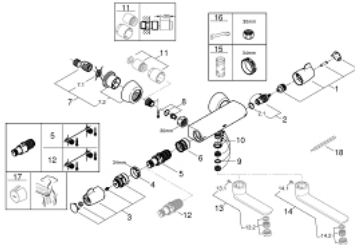

### PRODUCT DESCRIPTION

- Tyc: Chrome
- wall mounted
- ergonomic metal wing handles
- ceramic headparts 1/2", 90°
- GROHE TurboStat - compact cartridge with wax thermoelement
- temperature scale handle with internal safety stop between 35°C and 43°C
- easy thermal disinfection by optional temperature unlocking handle 47 994 000
- integrated mixed water shut off
- bottom outlet for spouts 13 378 or 13 380
- metal temperature safety stop
- dirt strainers
- with S-unions and with covers
- GROHE FastFixation for fast exchange of non return valves in connections
- 100% GROHE CoolTouch consisting of safety housing + S-unions with CoolTouch escutcheons
- GROHE LongLife finish
- GROHE SafetyPlus fixed temperature stop

### SPARE PARTS

- 1: Shut-off handle (Spare part-nr. 49006000)
- 2: Ceramic headpart 1/2" (Spare part-nr. 45882000)
- 2.1: O-ring Ø 18.2 x Ø 1.7 (Spare part-nr. 0392400M)
- 3: Temperature control handle (Spare part-nr. 49005000)
- 4: Fitting ring (Spare part-nr. 47743000)
- 5: Thermostatic compact cartridge 1/2" (Spare part-nr. 47439000)
- 6: Race (Spare part-nr. 47975000)
- 7: S-union (Spare part-nr. 12058000)
- 7.1: Seal (Spare part-nr. 0138600M)
- 7.2: Covering escutcheon (Spare part-nr. 45545000)
- 8: Non-return valves (Spare part-nr. 47979000)
- 9: Sealing washer (Spare part-nr. 0128500M)
- 10: Stop screw (Spare part-nr. 4669000M)
- 11: Extension set, 30 mm (Spare part-nr. 46238000)\*
- 12: GROHE TurboStat cartridge 1/2" (Spare part-nr. 47175000)\*
- 13: Cast swivel spout (Spare part-nr. 13378000)\*
- 14: Cast swivel spout (Spare part-nr. 13380000)\*
- 15: Socket spanner (Spare part-nr. 19332000)\*
- 16: Special spanner (Spare part-nr. 19377000)\*
- 17: Temperature unlocking handle (Spare part-nr. 47994000)\*
- 18: Adjusting thermometer (°C) (Spare part-nr. 19001000)\*