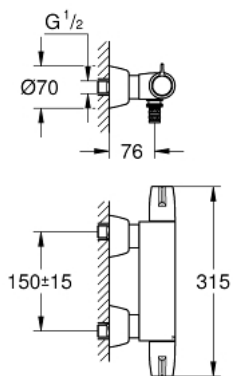

## 34 666 000 GROHTHERM SPECIAL THERMOSTATIC BASIN MIXER 1/2"

### PRODUCT DESCRIPTION

- Tyc: Chrome
- wall mounted
- ergonomic metal wing handles
- ceramic headparts 1/2", 90°
- GROHE TurboStat - compact cartridge with wax thermoelement
- temperature scale handle with internal safety stop between 35°C and 43°C
- easy thermal disinfection by optional temperature unlocking handle 47 994 000
- integrated mixed water shut off
- bottom outlet for spouts 13 378 or 13 380
- metal temperature safety stop
- dirt strainers
- with S-unions and with covers
- GROHE FastFixation for fast exchange of non return valves in connections
- 100% GROHE CoolTouch consisting of safety housing + S-unions with CoolTouch escutcheons
- GROHE LongLife finish
- GROHE SafetyPlus fixed temperature stop

### SPARE PARTS

- 1: Shut-off handle (Spare part-nr. 49006000)
- 2: Ceramic headpart 1/2" (Spare part-nr. 45882000)
- 2.1: O-ring Ø 18.2 x Ø 1.7 (Spare part-nr. 0392400M)
- 3: Temperature control handle (Spare part-nr. 49005000)
- 4: Fitting ring (Spare part-nr. 47743000)
- 5: Thermostatic compact cartridge 1/2" (Spare part-nr. 47439000)
- 6: Race (Spare part-nr. 47975000)
- 7: S-union (Spare part-nr. 12058000)
- 7.1: Seal (Spare part-nr. 0138600M)
- 7.2: Covering escutcheon (Spare part-nr. 45545000)
- 8: Non-return valves (Spare part-nr. 47979000)
- 9: Sealing washer (Spare part-nr. 0128500M)
- 10: Stop screw (Spare part-nr. 4669000M)
- 11: Extension set, 30 mm (Spare part-nr. 46238000)\*
- 12: GROHE TurboStat cartridge 1/2" (Spare part-nr. 47175000)\*
- 13: Cast swivel spout (Spare part-nr. 13378000)\*
- 14: Cast swivel spout (Spare part-nr. 13380000)\*
- 15: Socket spanner (Spare part-nr. 19332000)\*
- 16: Special spanner (Spare part-nr. 19377000)\*
- 17: Temperature unlocking handle (Spare part-nr. 47994000)\*
- 18: Adjusting thermometer (°C) (Spare part-nr. 19001000)\*