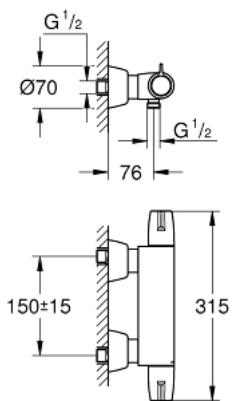

34 667 000 GROHTHERM SPECIAL THERMOSTATIC SHOWER MIXER 1/2"

PRODUCT DESCRIPTION

- Colour: chrome
- wall mounted
- ergonomic metal wing handles
- ceramic headparts 1/2", 90°
- GROHE TurboStat - compact cartridge with wax thermoelement
- temperature scale handle with internal safety stop between 35°C and 43°C
- easy thermal disinfection by optional temperature unlocking handle 47 994 000
- integrated mixed water shut off
- shower bottom outlet 1/2" with integrated non return valve
- metal temperature safety stop
- dirt strainers
- with S-unions and with covers
- GROHE FastFixation for fast exchange of non return valves in connections
- 100% GROHE CoolTouch consisting of safety housing + S-unions with CoolTouch escutcheons
- GROHE LongLife finish
- GROHE SafetyPlus fixed temperature stop

34 667 000 GROHTHERM SPECIAL THERMOSTATIC SHOWER MIXER 1/2"

SPARE PARTS

- 1: Shut-off handle (Spare part-nr. 49006000)
- 2: Ceramic headpart 1/2" (Spare part-nr. 45882000)
- 2.1: O-Ring Ø18,2 x Ø1,7 (Spare part-nr. 0392400M)
- 3: Temperature control handle (Spare part-nr. 49005000)
- 4: retaining ring (Spare part-nr. 47743000)
- 5: Thermostatic compact cartridge 1/2" (Spare part-nr. 47439000)
- 6: Race (Spare part-nr. 47975000)
- 7: S-union (Spare part-nr. 12058000)
- 7.1: Seal (Spare part-nr. 0138600M)
- 7.2: Covering escutcheon (Spare part-nr. 45545000)
- 8: Non-return valves (Spare part-nr. 47979000)
- 9: Non-return valve (Spare part-nr. 08565000)
- 10: Extension 30 (Spare part-nr. 46238000)*
- 11: Temperature unlocking handle (Spare part-nr. 47994000)*
- 12: GROHE TurboStat cartridge 1/2" (Spare part-nr. 47175000)*
- 13: Special spanner (Spare part-nr. 19377000)*
- 14: Socket spanner (Spare part-nr. 19332000)*
- 15: Adjusting thermometer (°C) (Spare part-nr. 19001000)*