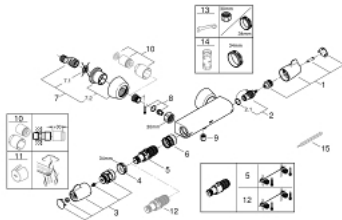

34 667 000 GROHTHERM SPECIAL THERMOSTATIC SHOWER MIXER 1/2"

PRODUCT DESCRIPTION

- Colour: chrome
- wall mounted
- ergonomic metal wing handles
- ceramic headparts 1/2", 90°
- GROHE TurboStat - compact cartridge with wax thermoelement
- temperature scale handle with internal safety stop between 35°C and 43°C
- easy thermal disinfection by optional temperature unlocking handle 47 994 000
- integrated mixed water shut off
- shower bottom outlet 1/2" with integrated non return valve
- metal temperature safety stop
- dirt strainers
- with S-unions and with covers
- GROHE FastFixation for fast exchange of non return valves in connections
- 100% GROHE CoolTouch consisting of safety housing + S-unions with CoolTouch escutcheons
- GROHE LongLife finish
- GROHE SafetyPlus fixed temperature stop

34 667 000 GROHTHERM SPECIAL THERMOSTATIC SHOWER MIXER 1/2"

SPARE PARTS

- 1: Shut-off handle (Spare part-nr. 49006000)
- 2: Ceramic headpart 1/2" (Spare part-nr. 45882000)
- 2.1: O-Ring Ø18,2 x Ø1,7 (Spare part-nr. 0392400M)
- 3: Temperature control handle (Spare part-nr. 49005000)
- 4: retaining ring (Spare part-nr. 47743000)
- 5: Thermostatic compact cartridge 1/2" (Spare part-nr. 47439000)
- 6: Race (Spare part-nr. 47975000)
- 7: S-union (Spare part-nr. 12058000)
- 7.1: Seal (Spare part-nr. 0138600M)
- 7.2: Covering escutcheon (Spare part-nr. 45545000)
- 8: Non-return valves (Spare part-nr. 47979000)
- 9: Non-return valve (Spare part-nr. 08565000)
- 10: Extension 30 (Spare part-nr. 46238000)*
- 11: Temperature unlocking handle (Spare part-nr. 47994000)*
- 12: GROHE TurboStat cartridge 1/2" (Spare part-nr. 47175000)*
- 13: Special spanner (Spare part-nr. 19377000)*
- 14: Socket spanner (Spare part-nr. 19332000)*
- 15: Adjusting thermometer (°C) (Spare part-nr. 19001000)*