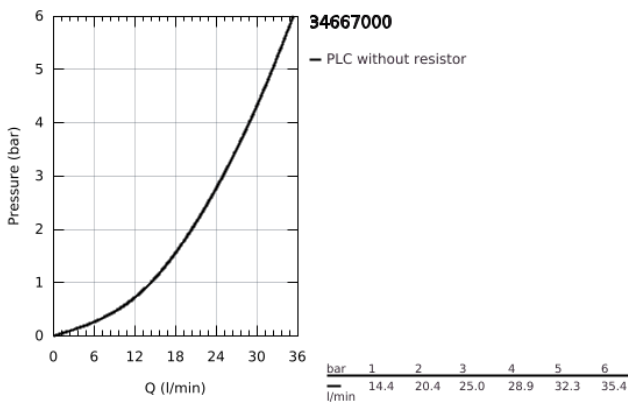

34 667 000 GROHTHERM SPECIAL THERMOSTATIC SHOWER MIXER 1/2"

PRODUCT DESCRIPTION

- Colour: chrome
- wall mounted
- ergonomic metal wing handles
- ceramic headparts 1/2", 90°
- GROHE TurboStat - compact cartridge with wax thermoelement
- temperature scale handle with internal safety stop between 35°C and 43°C
- easy thermal disinfection by optional temperature unlocking handle 47 994 000
- integrated mixed water shut off
- shower bottom outlet 1/2" with integrated non return valve
- metal temperature safety stop
- dirt strainers
- with S-unions and with covers
- GROHE FastFixation for fast exchange of non return valves in connections
- 100% GROHE CoolTouch consisting of safety housing + S-unions with CoolTouch escutcheons
- GROHE LongLife finish
- GROHE SafetyPlus fixed temperature stop

34 667 000 GROHTHERM SPECIAL THERMOSTATIC SHOWER MIXER 1/2"

SPARE PARTS

- 1: Shut-off handle (Spare part-nr. 49006000)
- 2: Ceramic headpart 1/2" (Spare part-nr. 45882000)
- 2.1: O-Ring Ø18,2 x Ø1,7 (Spare part-nr. 0392400M)
- 3: Temperature control handle (Spare part-nr. 49005000)
- 4: retaining ring (Spare part-nr. 47743000)
- 5: Thermostatic compact cartridge 1/2" (Spare part-nr. 47439000)
- 6: Race (Spare part-nr. 47975000)
- 7: S-union (Spare part-nr. 12058000)
- 7.1: Seal (Spare part-nr. 0138600M)
- 7.2: Covering escutcheon (Spare part-nr. 45545000)
- 8: Non-return valves (Spare part-nr. 47979000)
- 9: Non-return valve (Spare part-nr. 08565000)
- 10: Extension 30 (Spare part-nr. 46238000)*
- 11: Temperature unlocking handle (Spare part-nr. 47994000)*
- 12: GROHE TurboStat cartridge 1/2" (Spare part-nr. 47175000)*
- 13: Special spanner (Spare part-nr. 19377000)*
- 14: Socket spanner (Spare part-nr. 19332000)*
- 15: Adjusting thermometer (°C) (Spare part-nr. 19001000)*