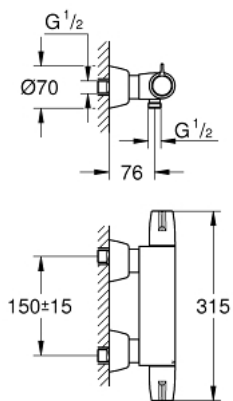

34 667 000 GROHTHERM SPECIAL THERMOSTATIC SHOWER MIXER 1/2"

PRODUCT DESCRIPTION

- Tyc: Chrome
- wall mounted
- ergonomic metal wing handles
- ceramic headparts 1/2", 90°
- GROHE TurboStat - compact cartridge with wax thermoelement
- temperature scale handle with internal safety stop between 35°C and 43°C
- easy thermal disinfection by optional temperature unlocking handle 47 994 000
- integrated mixed water shut off
- shower bottom outlet 1/2" with integrated non return valve
- metal temperature safety stop
- dirt strainers
- with S-unions and with covers
- GROHE FastFixation for fast exchange of non return valves in connections
- 100% GROHE CoolTouch consisting of safety housing + S-unions with CoolTouch escutcheons
- GROHE LongLife finish
- GROHE SafetyPlus fixed temperature stop

34 667 000 GROHTHERM SPECIAL THERMOSTATIC SHOWER MIXER 1/2"

SPARE PARTS

- 1: Shut-off handle (Spare part-nr. 49006000)
- 2: Ceramic headpart 1/2" (Spare part-nr. 45882000)
- 2.1: O-ring \varnothing 18.2 x \varnothing 1.7 (Spare part-nr. 0392400M)
- 3: Temperature control handle (Spare part-nr. 49005000)
- 4: Fitting ring (Spare part-nr. 47743000)
- 5: Thermostatic compact cartridge 1/2" (Spare part-nr. 47439000)
- 6: Race (Spare part-nr. 47975000)
- 7: S-union (Spare part-nr. 12058000)
- 7.1: Seal (Spare part-nr. 0138600M)
- 7.2: Covering escutcheon (Spare part-nr. 45545000)
- 8: Non-return valves (Spare part-nr. 47979000)
- 9: Non-return valve (Spare part-nr. 08565000)
- 10: Extension set, 30 mm (Spare part-nr. 46238000)*
- 11: Temperature unlocking handle (Spare part-nr. 47994000)*
- 12: GROHE TurboStat cartridge 1/2" (Spare part-nr. 47175000)*
- 13: Special spanner (Spare part-nr. 19377000)*
- 14: Socket spanner (Spare part-nr. 19332000)*
- 15: Adjusting thermometer ($^{\circ}$ C) (Spare part-nr. 19001000)*