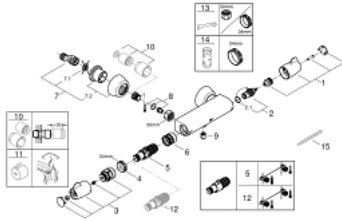

34 667 000 GROHTHERM SPECIAL THERMOSTATIC SHOWER MIXER 1/2"

PRODUCT DESCRIPTION

- Tyc: Chrome
- wall mounted
- ergonomic metal wing handles
- ceramic headparts 1/2", 90°
- GROHE TurboStat - compact cartridge with wax thermoelement
- temperature scale handle with internal safety stop between 35°C and 43°C
- easy thermal disinfection by optional temperature unlocking handle 47 994 000
- integrated mixed water shut off
- shower bottom outlet 1/2" with integrated non return valve
- metal temperature safety stop
- dirt strainers
- with S-unions and with covers
- GROHE FastFixation for fast exchange of non return valves in connections
- 100% GROHE CoolTouch consisting of safety housing + S-unions with CoolTouch escutcheons
- GROHE LongLife finish
- GROHE SafetyPlus fixed temperature stop

34 667 000 GROHTHERM SPECIAL THERMOSTATIC SHOWER MIXER 1/2"

SPARE PARTS

- 1: Shut-off handle (Spare part-nr. 49006000)
- 2: Ceramic headpart 1/2" (Spare part-nr. 45882000)
- 2.1: O-ring \varnothing 18.2 x \varnothing 1.7 (Spare part-nr. 0392400M)
- 3: Temperature control handle (Spare part-nr. 49005000)
- 4: Fitting ring (Spare part-nr. 47743000)
- 5: Thermostatic compact cartridge 1/2" (Spare part-nr. 47439000)
- 6: Race (Spare part-nr. 47975000)
- 7: S-union (Spare part-nr. 12058000)
- 7.1: Seal (Spare part-nr. 0138600M)
- 7.2: Covering escutcheon (Spare part-nr. 45545000)
- 8: Non-return valves (Spare part-nr. 47979000)
- 9: Non-return valve (Spare part-nr. 08565000)
- 10: Extension set, 30 mm (Spare part-nr. 46238000)*
- 11: Temperature unlocking handle (Spare part-nr. 47994000)*
- 12: GROHE TurboStat cartridge 1/2" (Spare part-nr. 47175000)*
- 13: Special spanner (Spare part-nr. 19377000)*
- 14: Socket spanner (Spare part-nr. 19332000)*
- 15: Adjusting thermometer ($^{\circ}$ C) (Spare part-nr. 19001000)*